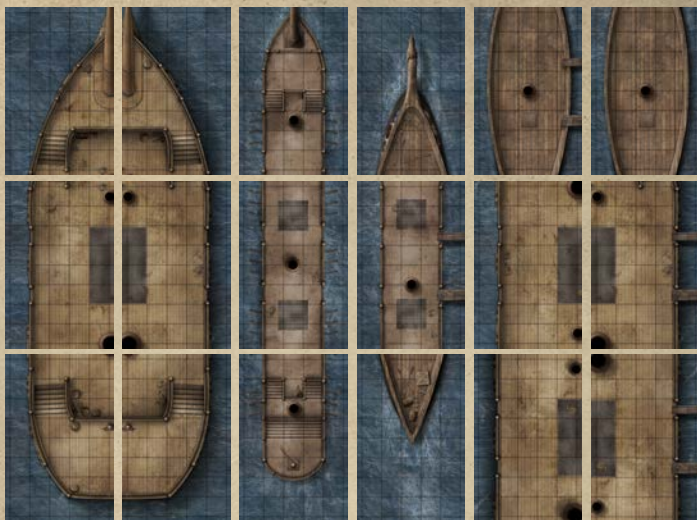

PATHFINDER MAP PACK

BATTEN DOWN THE HATCHES!

Dawn breaks over the waters and a salty tang seasons the breeze, promising fair winds and following seas. Whether your heroes are investigating mutinous intrigues or setting off for treasure-laden pirate islands, there's no need to sketch every gangway and gunwale. This Pathfinder Map Pack provides stunningly crafted 5" x 8" map tiles that can be positioned to form a variety of modular, customizable ship decks. Inside, you'll find 18 richly crafted map tiles, including:

- Prow and Figurehead
- Starboard Rail
- Tiller Deck
- Cluttered Stern
- Boarding Planks
- Cargo Grate
- Port Companionway
- Narrow Forecastle
- Treasure Chest Alcove

Game Masters shouldn't waste their time drawing maps every time adventurers brave the deep blue sea. With *Pathfinder Map Pack: Boarding Action*, you'll be ready whenever the horizon calls!

Paizo Inc., 7120 185th Ave NE, Ste 120, Redmond, WA 98052-0577
© 2014 Paizo Inc.
Printed in China.

Cartography by Jason Engle

paizo.com/maps

ISBN 978-1-60125-713-0

US $13.99

5 1 3 9 9 >

9 781601 257130

PZO4053