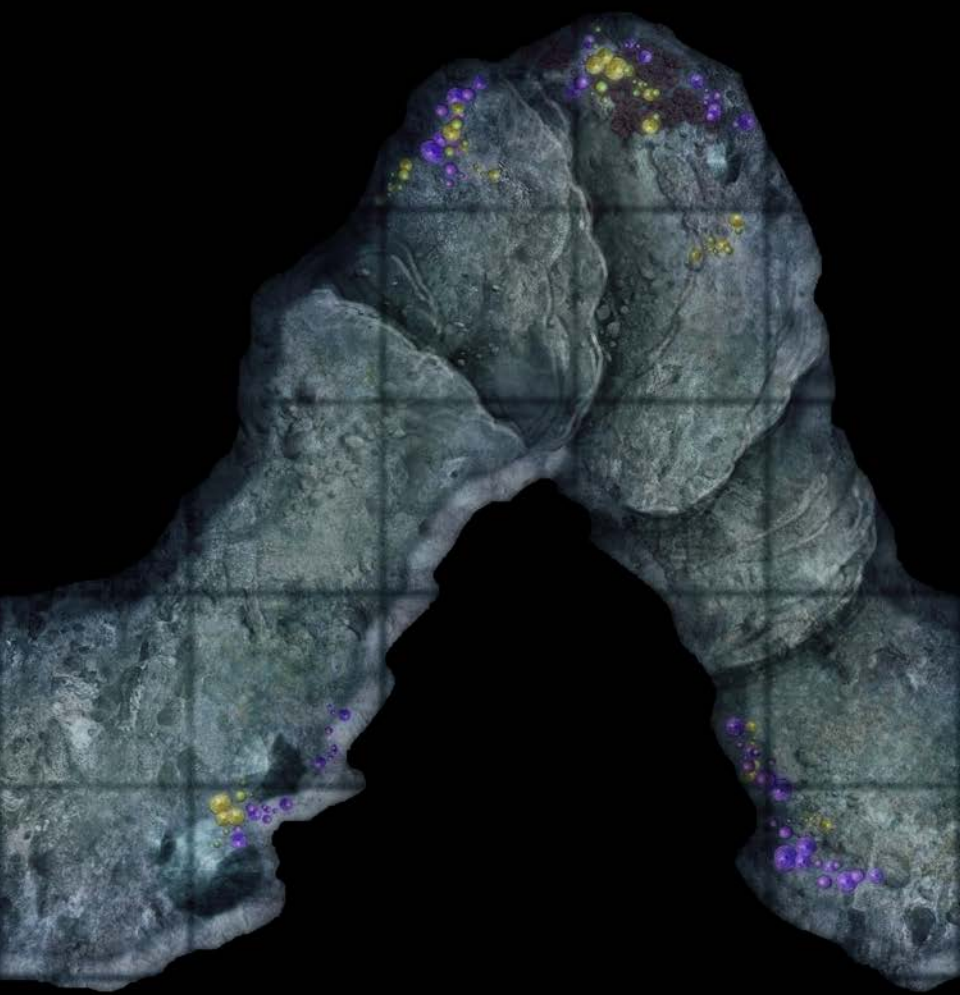

PATHFINDER[®] MAP PACK[™]

CAVE TUNNELS

CONTAINS 18 FULL-COLOR MAP TILES

Wet, Dry, and Permanent Markers Erase from the Tiles

PATHFINDER[®] MAP PACK

DIG DEEPER

Does the darkness cloaking these twisting passageways hide ancient treasure or unimaginable horror? Paizo Publishing's latest Pathfinder Map Pack provides simple and elegant tools for the busy Game Master. These 5" x 8" map tiles can be positioned to form a variety of mysterious underground tunnels, or combined with tiles from *Pathfinder Map Pack: Cave Chambers* to create an enormous earthen complex. Inside, you'll find 18 richly illustrated map tiles, including:

- Cavernous Maw
- Weathered Stairs
- Buried Crossroads
- Underground Stream
- Subterranean Grotto
- Hidden Entrance

Game Masters shouldn't waste their time sketching maps every time characters venture into a gloom-haunted cave mouth. With *Pathfinder Map Pack: Cave Tunnels*, you'll always be ready whenever adventurers journey beneath the earth!