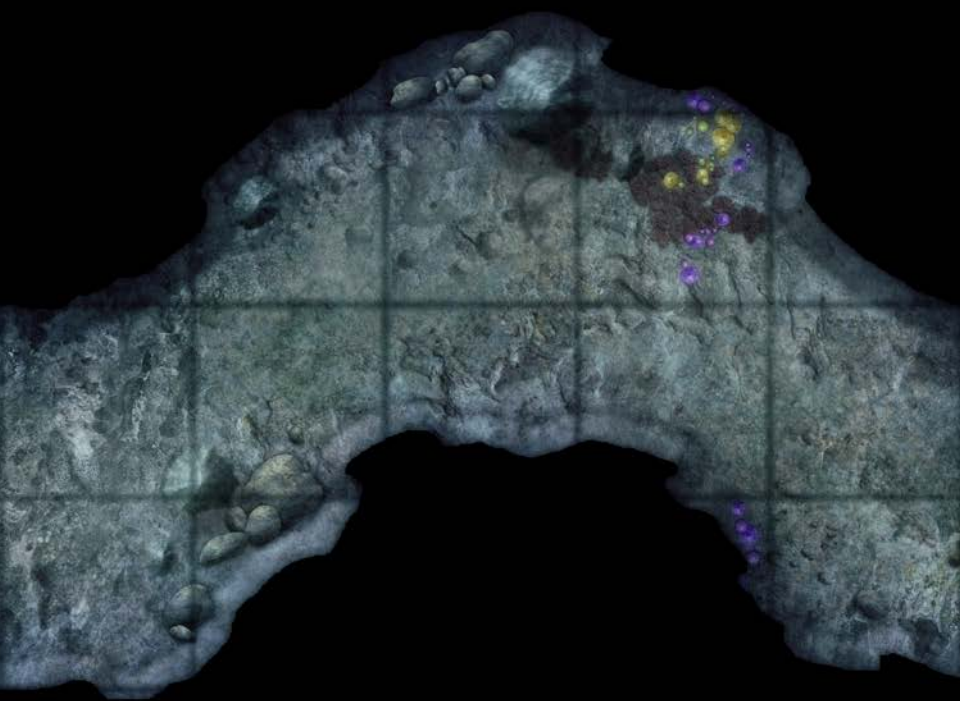

PATHFINDER[®] MAP PACK[™]

CAVE TUNNELS

CONTAINS 18 FULL-COLOR MAP TILES

Wet, Dry, and Permanent Markers Erase from the Tiles

PATHFINDER[®] MAP PACK

DIG DEEPER

Does the darkness cloaking these twisting passageways hide ancient treasure or unimaginable horror? Paizo Publishing's latest Pathfinder Map Pack provides simple and elegant tools for the busy Game Master. These 5" x 8" map tiles can be positioned to form a variety of mysterious underground tunnels, or combined with tiles from *Pathfinder Map Pack: Cave Chambers* to create an enormous earthen complex. Inside, you'll find 18 richly illustrated map tiles, including:

- Cavernous Maw
- Weathered Stairs
- Buried Crossroads
- Underground Stream
- Subterranean Grotto
- Hidden Entrance

Game Masters shouldn't waste their time sketching maps every time characters venture into a gloom-haunted cave mouth. With *Pathfinder Map Pack: Cave Tunnels*, you'll always be ready whenever adventurers journey beneath the earth!