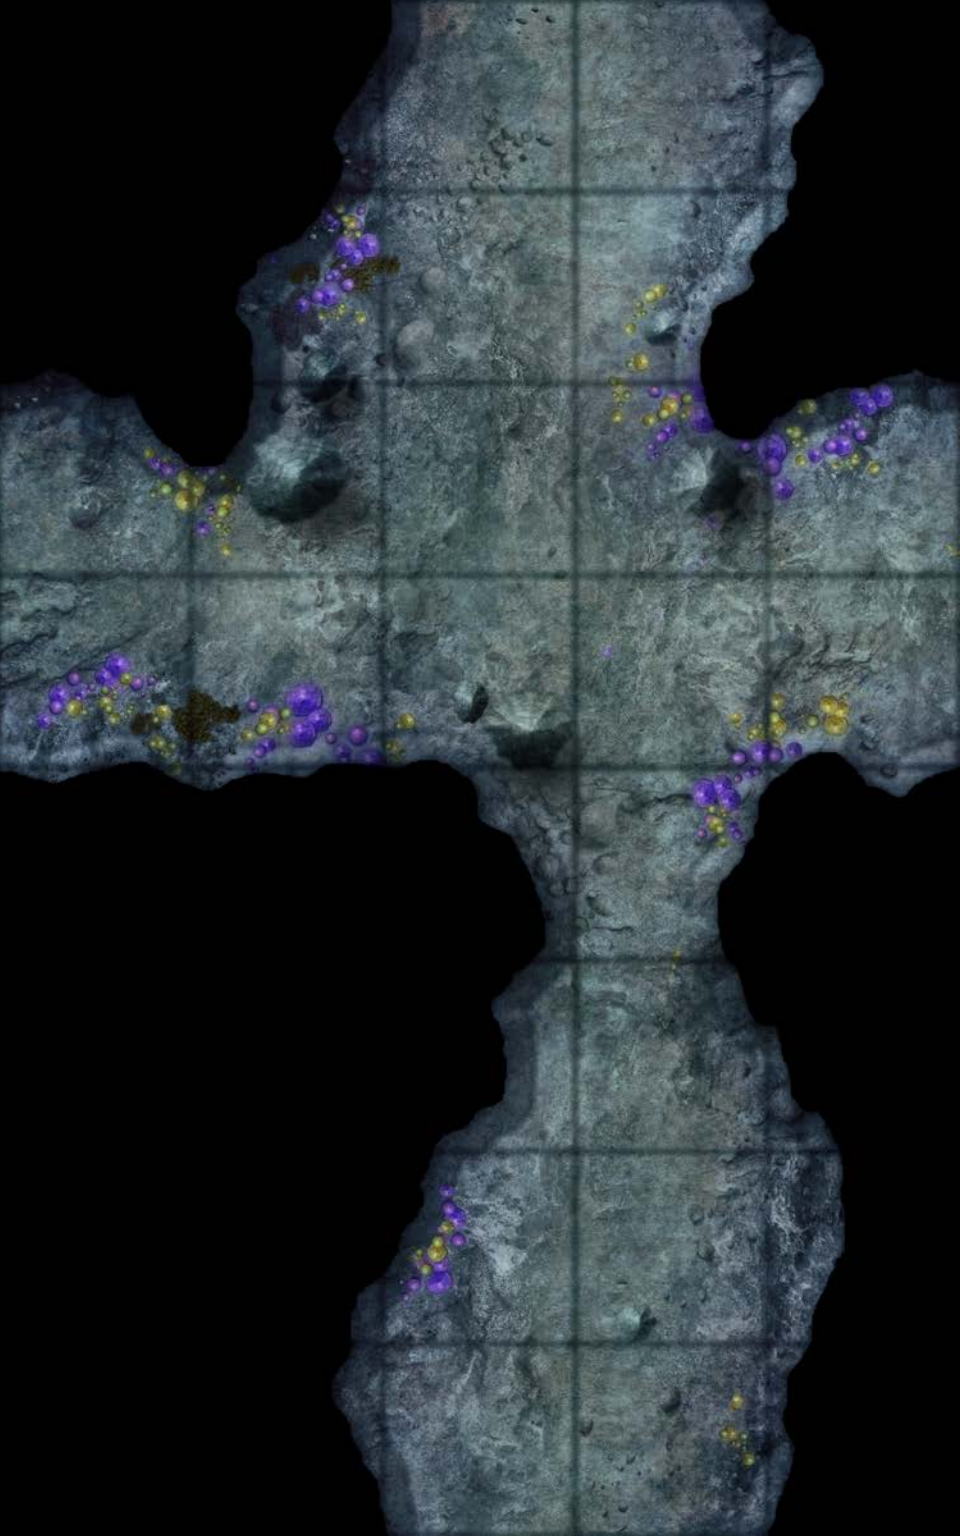

PATHFINDER[®] MAP PACK[™]

CAVE TUNNELS

CONTAINS 18 FULL-COLOR MAP TILES

Wet, Dry, and Permanent Markers Erase from the Tiles

PATHFINDER[®] MAP PACK

DIG DEEPER

Does the darkness cloaking these twisting passageways hide ancient treasure or unimaginable horror? Paizo Publishing's latest Pathfinder Map Pack provides simple and elegant tools for the busy Game Master. These 5" x 8" map tiles can be positioned to form a variety of mysterious underground tunnels, or combined with tiles from *Pathfinder Map Pack: Cave Chambers* to create an enormous earthen complex. Inside, you'll find 18 richly illustrated map tiles, including:

- Cavernous Maw
- Weathered Stairs
- Buried Crossroads
- Underground Stream
- Subterranean Grotto
- Hidden Entrance

Game Masters shouldn't waste their time sketching maps every time characters venture into a gloom-haunted cave mouth. With *Pathfinder Map Pack: Cave Tunnels*, you'll always be ready whenever adventurers journey beneath the earth!