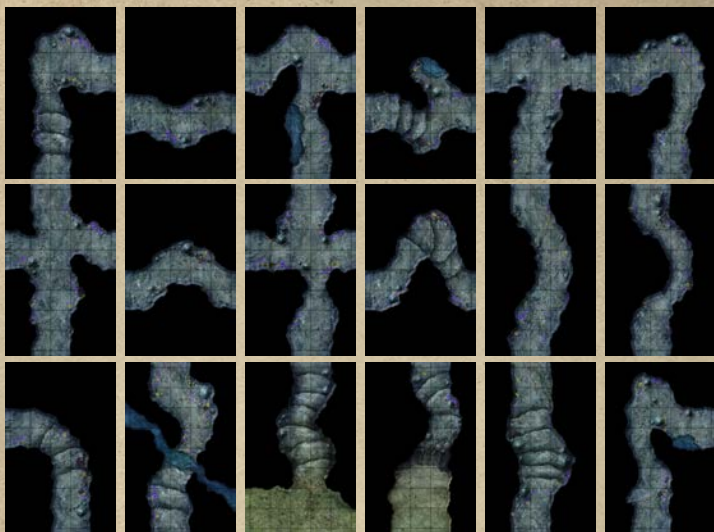

PATHFINDER[®] MAP PACK[™]

CAVE TUNNELS

CONTAINS 18 FULL-COLOR MAP TILES

Wet, Dry, and Permanent Markers Erase from the Tiles

PATHFINDER[®] MAP PACK

DIG DEEPER

Does the darkness cloaking these twisting passageways hide ancient treasure or unimaginable horror? Paizo Publishing's latest Pathfinder Map Pack provides simple and elegant tools for the busy Game Master. These 5" x 8" map tiles can be positioned to form a variety of mysterious underground tunnels, or combined with tiles from *Pathfinder Map Pack: Cave Chambers* to create an enormous earthen complex. Inside, you'll find 18 richly illustrated map tiles, including:

- Cavernous Maw
- Weathered Stairs
- Buried Crossroads
- Underground Stream
- Subterranean Grotto
- Hidden Entrance

Game Masters shouldn't waste their time sketching maps every time characters venture into a gloom-haunted cave mouth. With *Pathfinder Map Pack: Cave Tunnels*, you'll always be ready whenever adventurers journey beneath the earth!