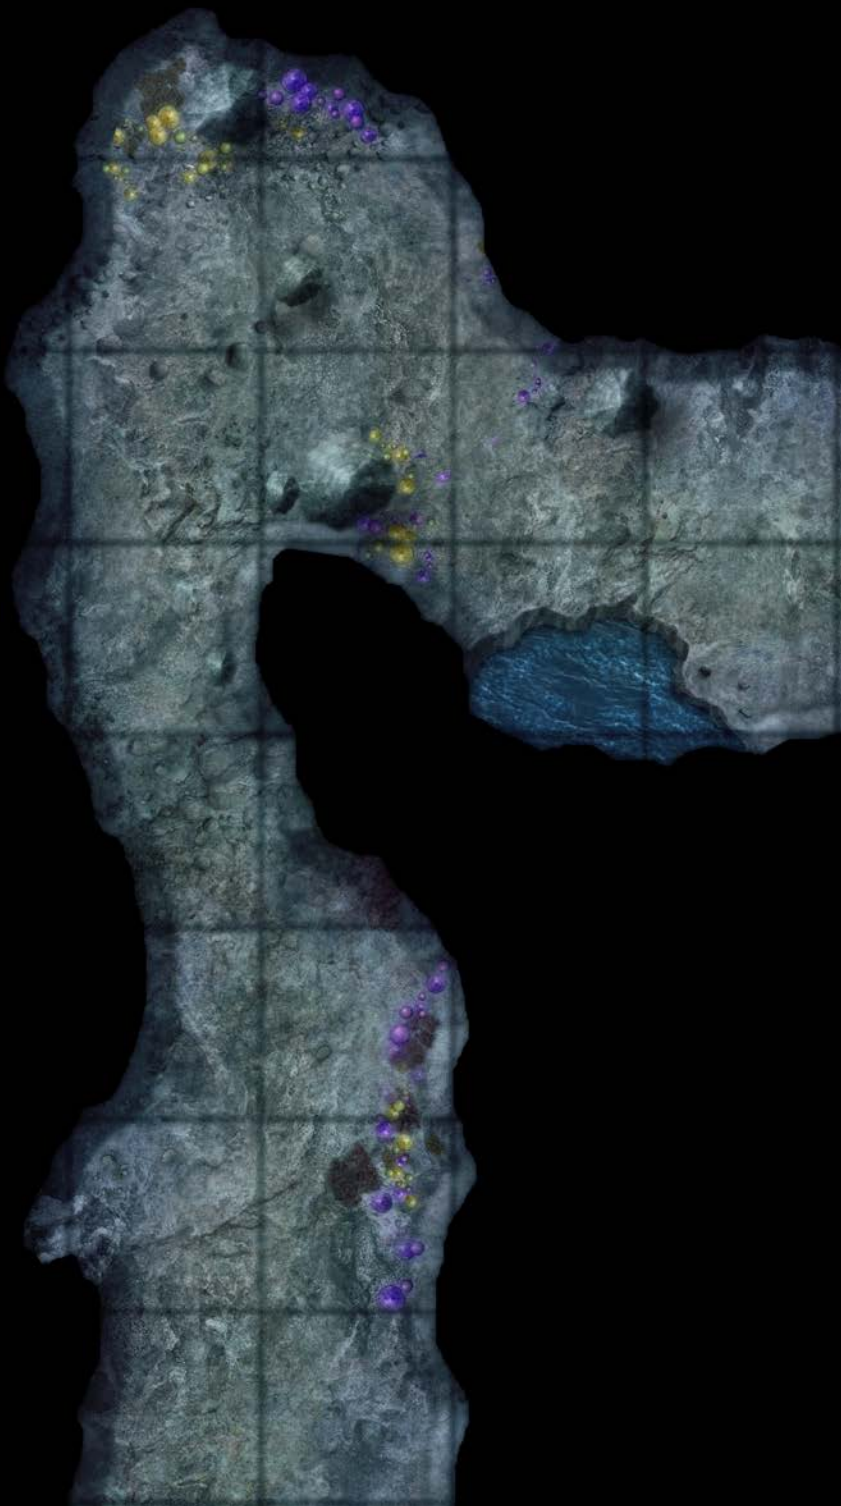

PATHFINDER[®] MAP PACK[™]

CAVE TUNNELS

CONTAINS 18 FULL-COLOR MAP TILES

Wet, Dry, and Permanent Markers Erase from the Tiles

PATHFINDER[®] MAP PACK

DIG DEEPER

Does the darkness cloaking these twisting passageways hide ancient treasure or unimaginable horror? Paizo Publishing's latest Pathfinder Map Pack provides simple and elegant tools for the busy Game Master. These 5" x 8" map tiles can be positioned to form a variety of mysterious underground tunnels, or combined with tiles from *Pathfinder Map Pack: Cave Chambers* to create an enormous earthen complex. Inside, you'll find 18 richly illustrated map tiles, including:

- Cavernous Maw
- Weathered Stairs
- Buried Crossroads
- Underground Stream
- Subterranean Grotto
- Hidden Entrance

Game Masters shouldn't waste their time sketching maps every time characters venture into a gloom-haunted cave mouth. With *Pathfinder Map Pack: Cave Tunnels*, you'll always be ready whenever adventurers journey beneath the earth!