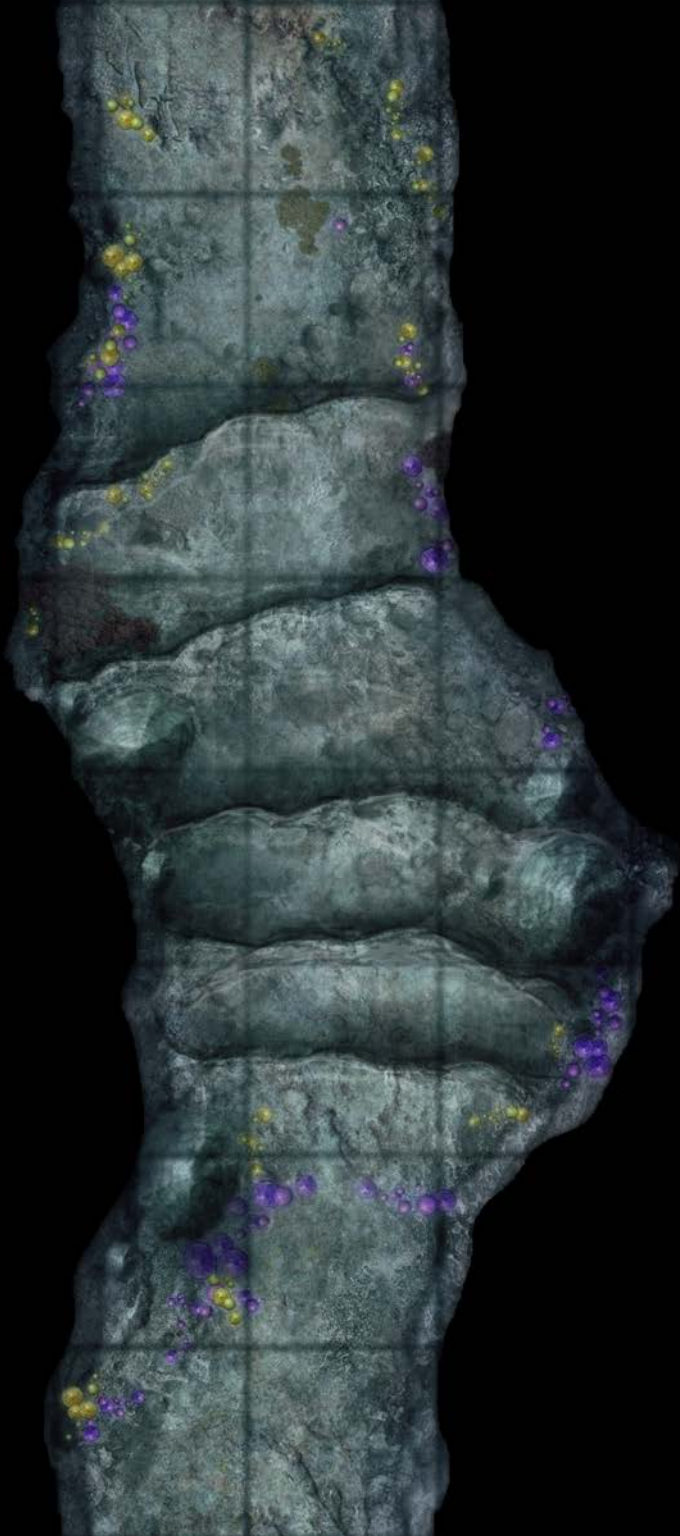

PATHFINDER[®] MAP PACK[™]

CAVE TUNNELS

CONTAINS 18 FULL-COLOR MAP TILES

Wet, Dry, and Permanent Markers Erase from the Tiles

PATHFINDER[®] MAP PACK

DIG DEEPER

Does the darkness cloaking these twisting passageways hide ancient treasure or unimaginable horror? Paizo Publishing's latest Pathfinder Map Pack provides simple and elegant tools for the busy Game Master. These 5" x 8" map tiles can be positioned to form a variety of mysterious underground tunnels, or combined with tiles from *Pathfinder Map Pack: Cave Chambers* to create an enormous earthen complex. Inside, you'll find 18 richly illustrated map tiles, including:

- Cavernous Maw
- Weathered Stairs
- Buried Crossroads
- Underground Stream
- Subterranean Grotto
- Hidden Entrance

Game Masters shouldn't waste their time sketching maps every time characters venture into a gloom-haunted cave mouth. With *Pathfinder Map Pack: Cave Tunnels*, you'll always be ready whenever adventurers journey beneath the earth!