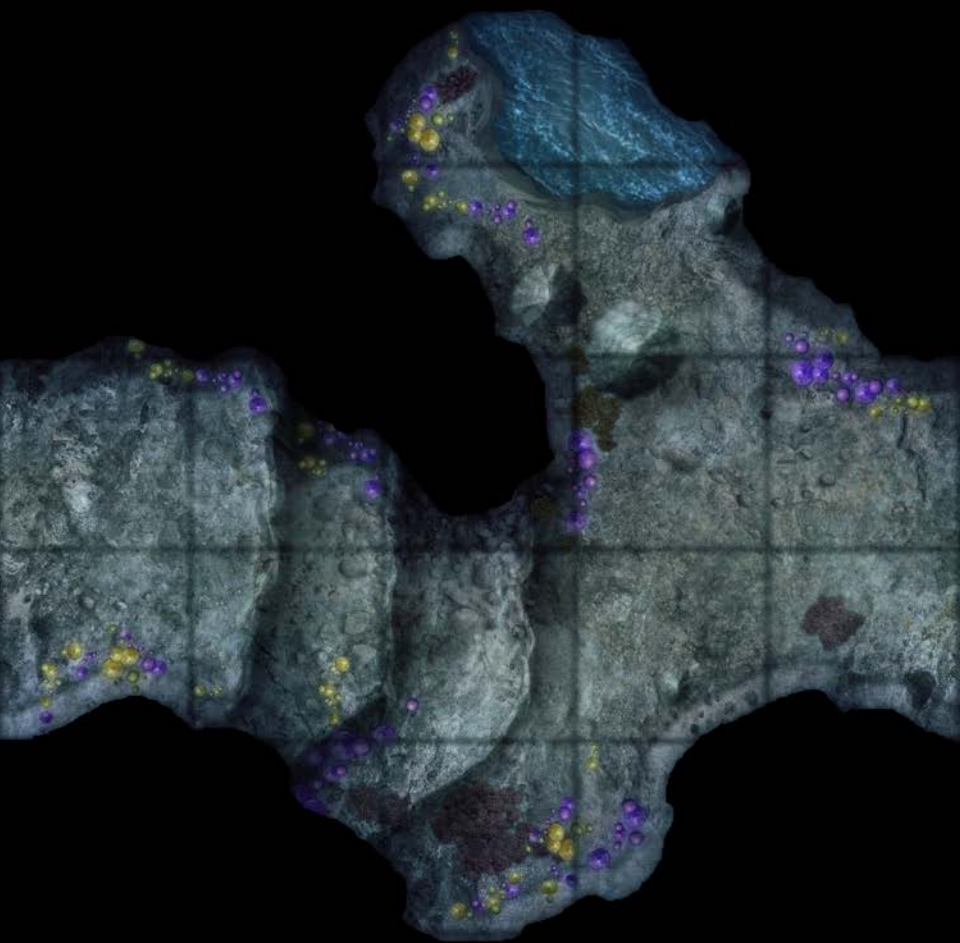

PATHFINDER[®] MAP PACK[™]

CAVE TUNNELS

CONTAINS 18 FULL-COLOR MAP TILES

Wet, Dry, and Permanent Markers Erase from the Tiles

PATHFINDER[®] MAP PACK

DIG DEEPER

Does the darkness cloaking these twisting passageways hide ancient treasure or unimaginable horror? Paizo Publishing's latest Pathfinder Map Pack provides simple and elegant tools for the busy Game Master. These 5" x 8" map tiles can be positioned to form a variety of mysterious underground tunnels, or combined with tiles from *Pathfinder Map Pack: Cave Chambers* to create an enormous earthen complex. Inside, you'll find 18 richly illustrated map tiles, including:

- Cavernous Maw
- Weathered Stairs
- Buried Crossroads
- Underground Stream
- Subterranean Grotto
- Hidden Entrance

Game Masters shouldn't waste their time sketching maps every time characters venture into a gloom-haunted cave mouth. With *Pathfinder Map Pack: Cave Tunnels*, you'll always be ready whenever adventurers journey beneath the earth!