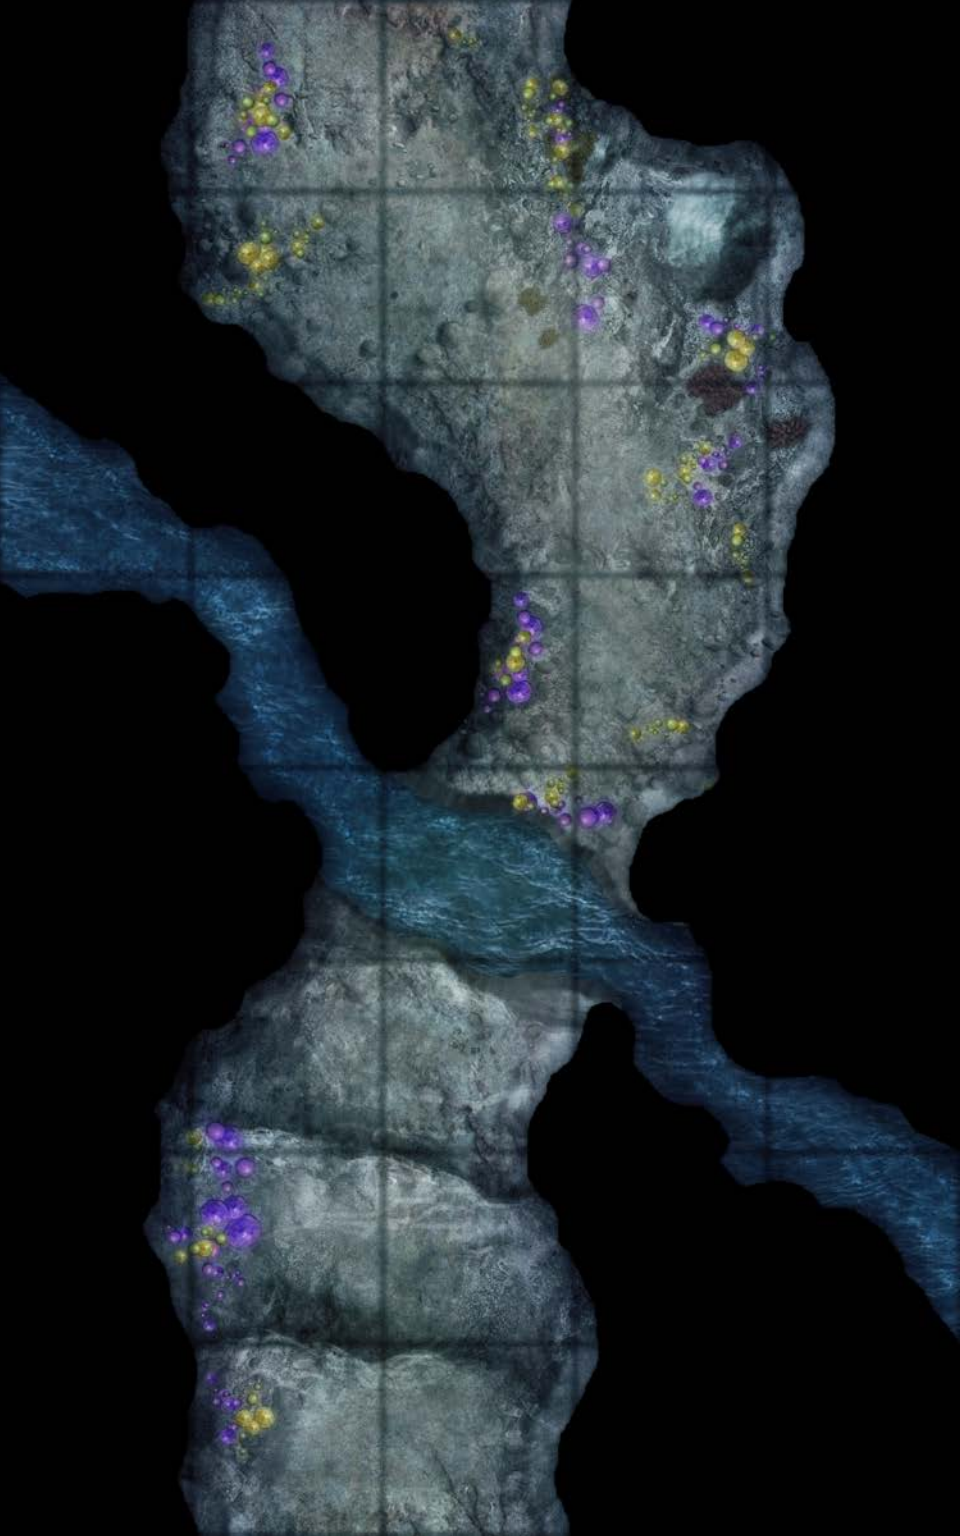

PATHFINDER[®] MAP PACK[™]

CAVE TUNNELS

CONTAINS 18 FULL-COLOR MAP TILES

Wet, Dry, and Permanent Markers Erase from the Tiles

PATHFINDER[®] MAP PACK

DIG DEEPER

Does the darkness cloaking these twisting passageways hide ancient treasure or unimaginable horror? Paizo Publishing's latest Pathfinder Map Pack provides simple and elegant tools for the busy Game Master. These 5" x 8" map tiles can be positioned to form a variety of mysterious underground tunnels, or combined with tiles from *Pathfinder Map Pack: Cave Chambers* to create an enormous earthen complex. Inside, you'll find 18 richly illustrated map tiles, including:

- Cavernous Maw
- Weathered Stairs
- Buried Crossroads
- Underground Stream
- Subterranean Grotto
- Hidden Entrance

Game Masters shouldn't waste their time sketching maps every time characters venture into a gloom-haunted cave mouth. With *Pathfinder Map Pack: Cave Tunnels*, you'll always be ready whenever adventurers journey beneath the earth!