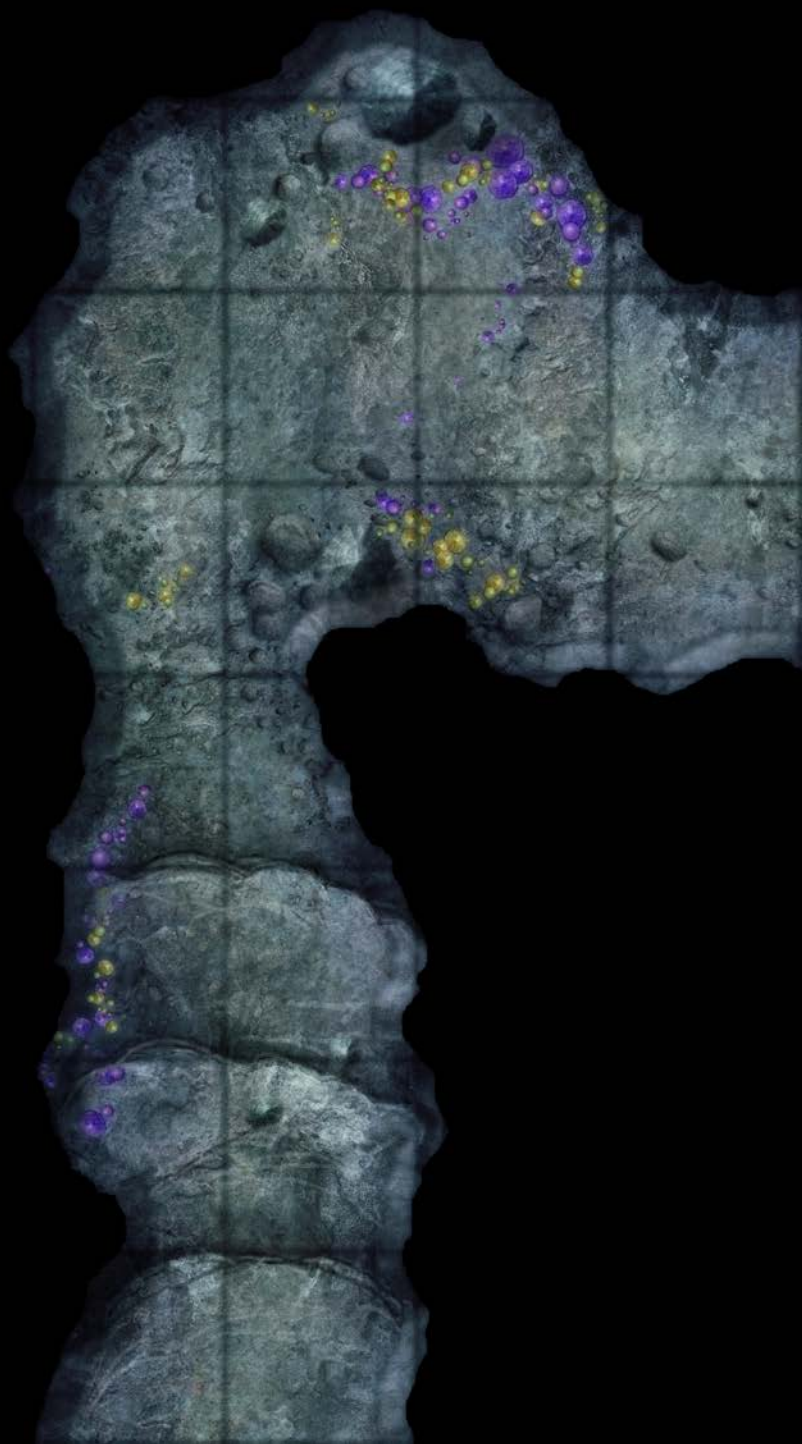

PATHFINDER[®] MAP PACK[™]

CAVE TUNNELS

CONTAINS 18 FULL-COLOR MAP TILES

Wet, Dry, and Permanent Markers Erase from the Tiles

PATHFINDER[®] MAP PACK

DIG DEEPER

Does the darkness cloaking these twisting passageways hide ancient treasure or unimaginable horror? Paizo Publishing's latest Pathfinder Map Pack provides simple and elegant tools for the busy Game Master. These 5" x 8" map tiles can be positioned to form a variety of mysterious underground tunnels, or combined with tiles from *Pathfinder Map Pack: Cave Chambers* to create an enormous earthen complex. Inside, you'll find 18 richly illustrated map tiles, including:

- Cavernous Maw
- Weathered Stairs
- Buried Crossroads
- Underground Stream
- Subterranean Grotto
- Hidden Entrance

Game Masters shouldn't waste their time sketching maps every time characters venture into a gloom-haunted cave mouth. With *Pathfinder Map Pack: Cave Tunnels*, you'll always be ready whenever adventurers journey beneath the earth!