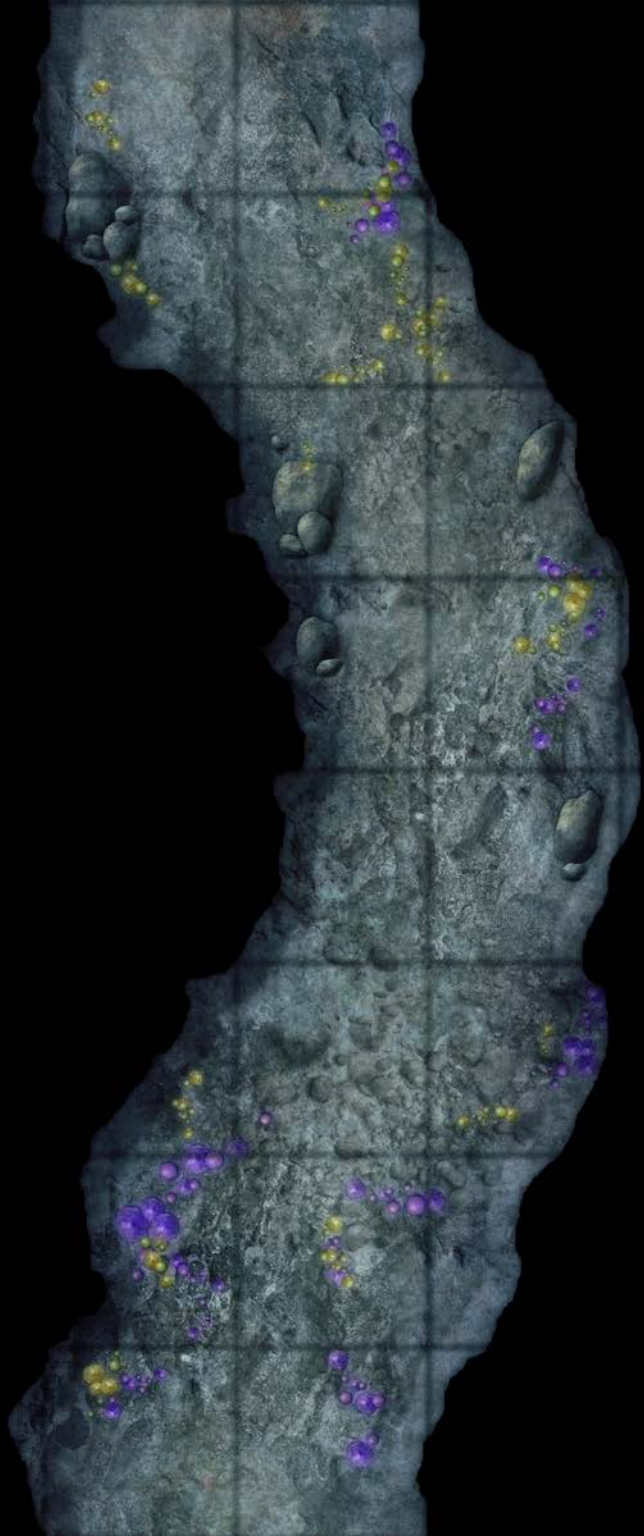

PATHFINDER[®] MAP PACK[™]

CAVE TUNNELS

CONTAINS 18 FULL-COLOR MAP TILES

Wet, Dry, and Permanent Markers Erase from the Tiles

PATHFINDER[®] MAP PACK

DIG DEEPER

Does the darkness cloaking these twisting passageways hide ancient treasure or unimaginable horror? Paizo Publishing's latest Pathfinder Map Pack provides simple and elegant tools for the busy Game Master. These 5" x 8" map tiles can be positioned to form a variety of mysterious underground tunnels, or combined with tiles from *Pathfinder Map Pack: Cave Chambers* to create an enormous earthen complex. Inside, you'll find 18 richly illustrated map tiles, including:

- Cavernous Maw
- Weathered Stairs
- Buried Crossroads
- Underground Stream
- Subterranean Grotto
- Hidden Entrance

Game Masters shouldn't waste their time sketching maps every time characters venture into a gloom-haunted cave mouth. With *Pathfinder Map Pack: Cave Tunnels*, you'll always be ready whenever adventurers journey beneath the earth!