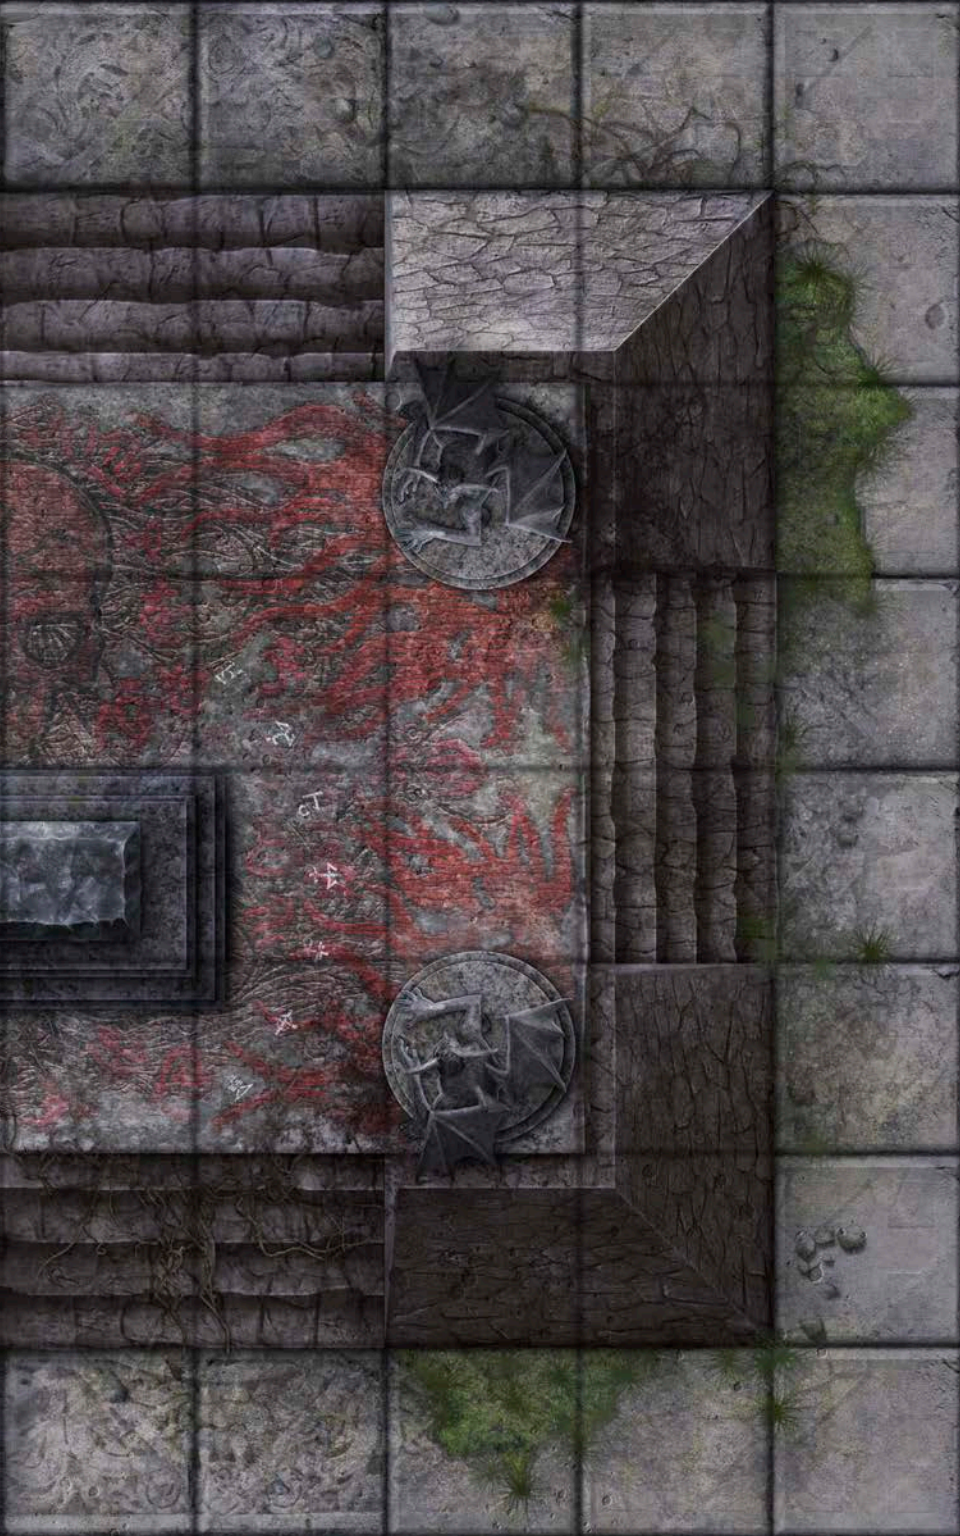

PATHFINDER[®] MAP PACK[™]

EVIL RUINS

CONTAINS 18 FULL-COLOR MAP TILES

Wet, Dry, and Permanent Markers Erase from the Tiles

PATHFINDER MAP PACK

NO REST FOR THE WICKED

Dark deeds and foul sacrifices once led to the destruction of this den of evil, but the powers of darkness refuse to be defeated so easily! Whether your heroes are exploring strange ruins or seeking to put an end to an undying foe, no Game Master wants to spend time drawing crumbling walls and piles of bones. Fortunately, with Paizo Publishing's latest Pathfinder Map Pack, you don't have to! This line of gaming accessories provides simple and elegant tools for the busy Game Master. Inside, you'll find 18 captivating 5" × 8" map tiles that can be combined into a variety of ominous ruins, including:

- Blasphemous Altar
- Bone Pile
- Mass Grave
- Shattered Walls
- Unholy Idol
- Webbed Rubble

Game Masters shouldn't waste their time sketching maps every time characters enter the dark places of the world. With *Pathfinder Map Pack: Evil Ruins*, you'll always be ready whenever adventurers seek to stamp out ancient evil!