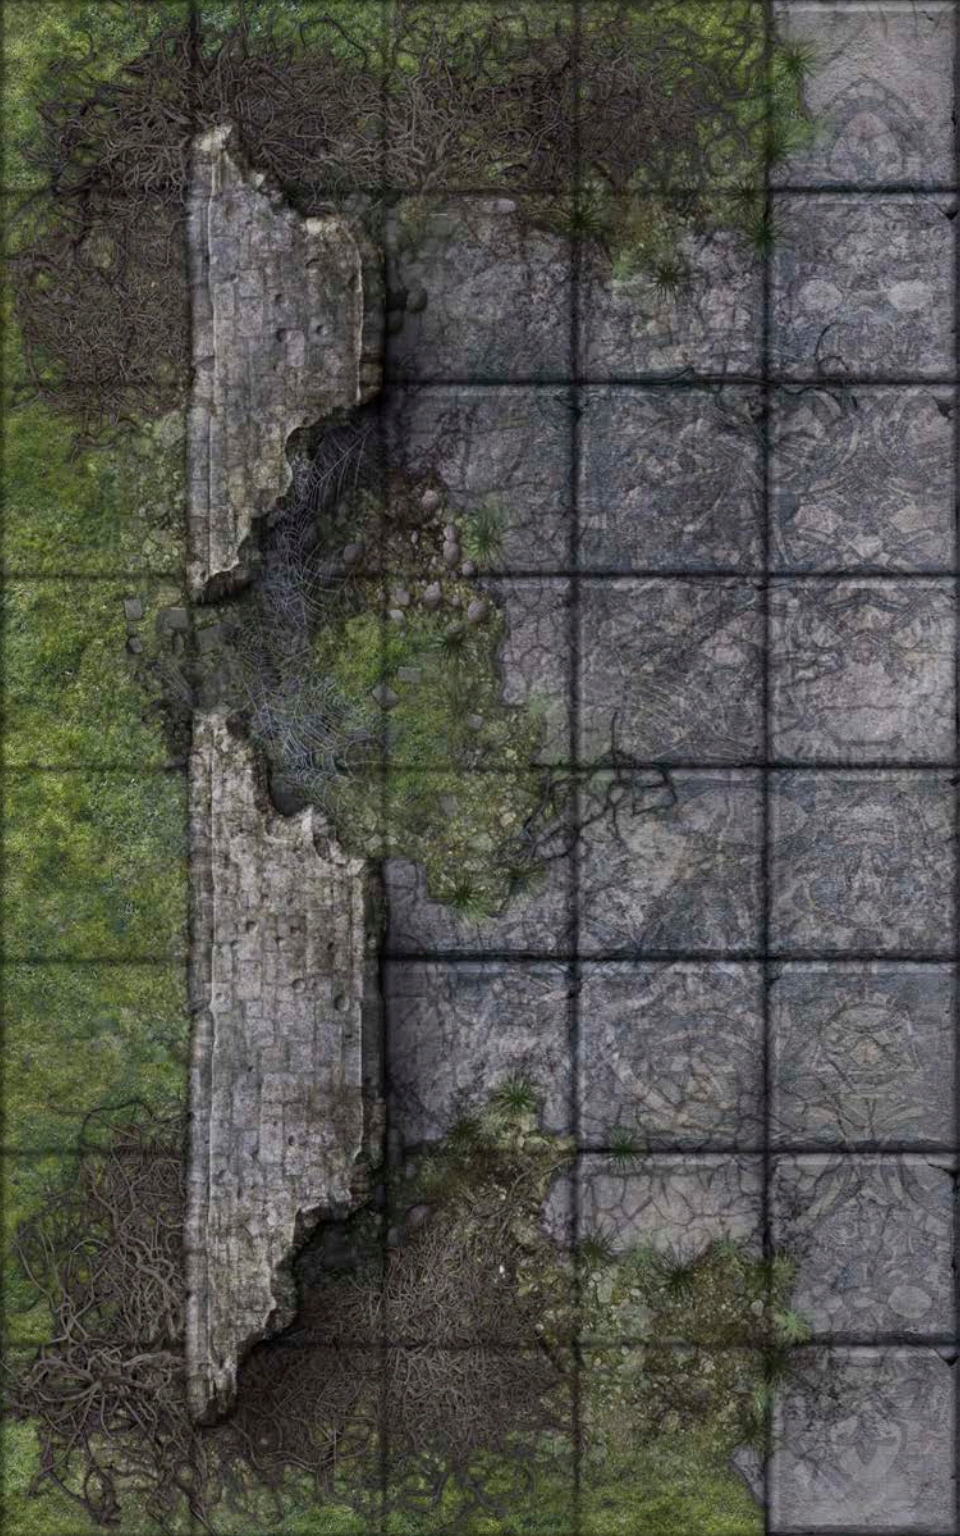

PATHFINDER[®] MAP PACK[™]

EVIL RUINS

CONTAINS 18 FULL-COLOR MAP TILES

Wet, Dry, and Permanent Markers Erase from the Tiles

PATHFINDER MAP PACK

NO REST FOR THE WICKED

Dark deeds and foul sacrifices once led to the destruction of this den of evil, but the powers of darkness refuse to be defeated so easily! Whether your heroes are exploring strange ruins or seeking to put an end to an undying foe, no Game Master wants to spend time drawing crumbling walls and piles of bones. Fortunately, with Paizo Publishing's latest Pathfinder Map Pack, you don't have to! This line of gaming accessories provides simple and elegant tools for the busy Game Master. Inside, you'll find 18 captivating 5" × 8" map tiles that can be combined into a variety of ominous ruins, including:

- Blasphemous Altar
- Bone Pile
- Mass Grave
- Shattered Walls
- Unholy Idol
- Webbed Rubble

Game Masters shouldn't waste their time sketching maps every time characters enter the dark places of the world. With *Pathfinder Map Pack: Evil Ruins*, you'll always be ready whenever adventurers seek to stamp out ancient evil!