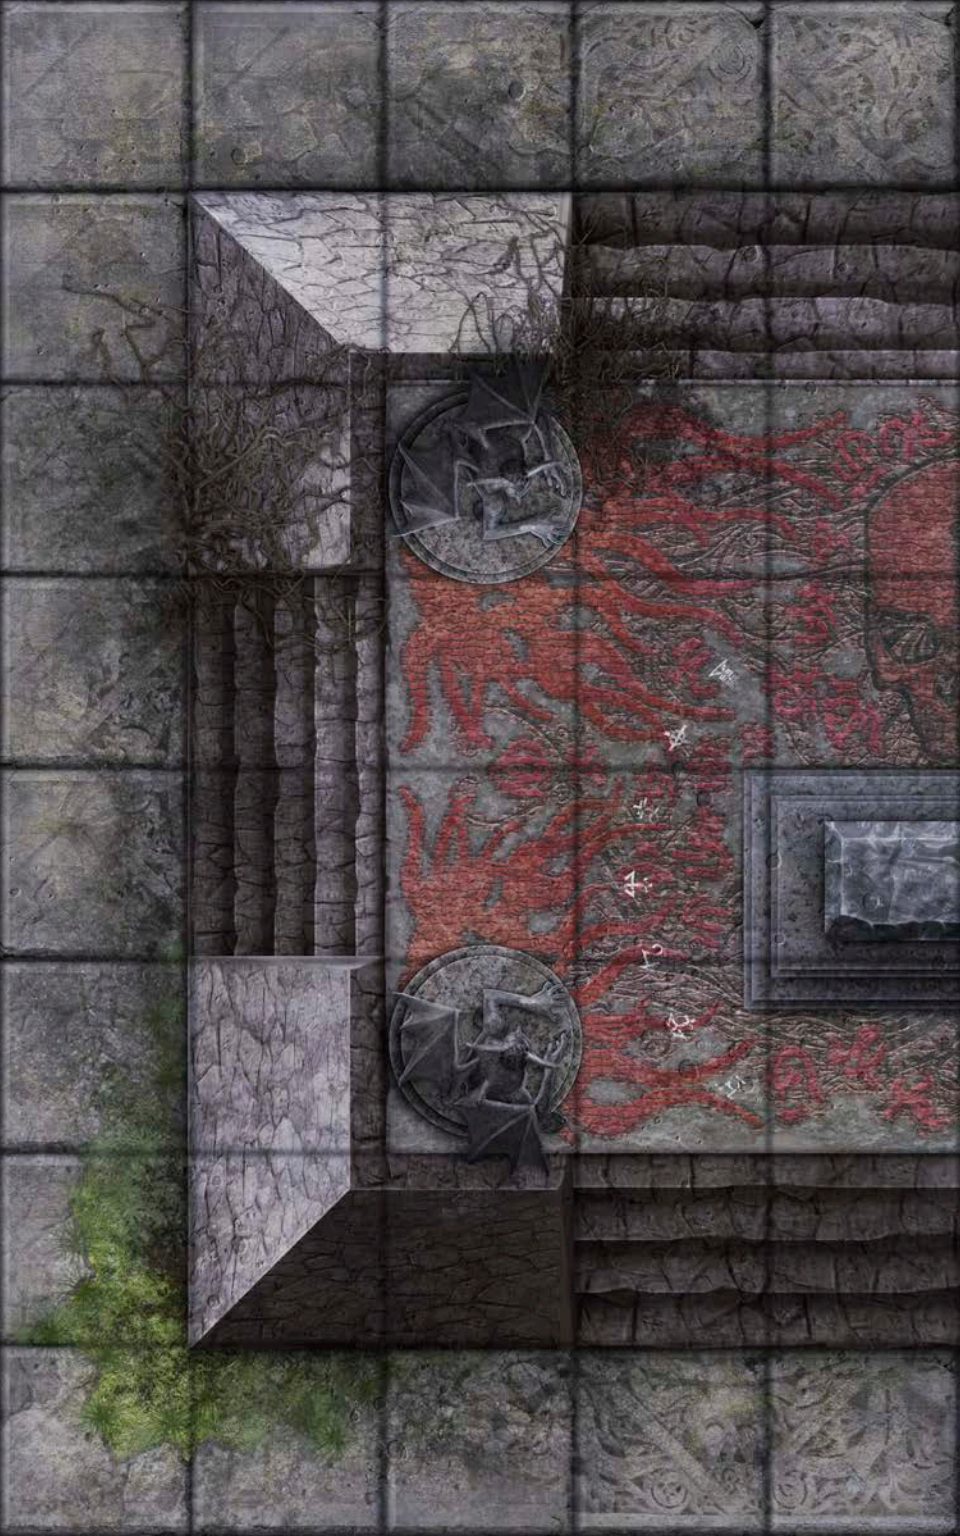

PATHFINDER[®] MAP PACK[™]

EVIL RUINS

CONTAINS 18 FULL-COLOR MAP TILES

Wet, Dry, and Permanent Markers Erase from the Tiles

PATHFINDER MAP PACK

NO REST FOR THE WICKED

Dark deeds and foul sacrifices once led to the destruction of this den of evil, but the powers of darkness refuse to be defeated so easily! Whether your heroes are exploring strange ruins or seeking to put an end to an undying foe, no Game Master wants to spend time drawing crumbling walls and piles of bones. Fortunately, with Paizo Publishing's latest Pathfinder Map Pack, you don't have to! This line of gaming accessories provides simple and elegant tools for the busy Game Master. Inside, you'll find 18 captivating 5" × 8" map tiles that can be combined into a variety of ominous ruins, including:

- Blasphemous Altar
- Bone Pile
- Mass Grave
- Shattered Walls
- Unholy Idol
- Webbed Rubble

Game Masters shouldn't waste their time sketching maps every time characters enter the dark places of the world. With *Pathfinder Map Pack: Evil Ruins*, you'll always be ready whenever adventurers seek to stamp out ancient evil!