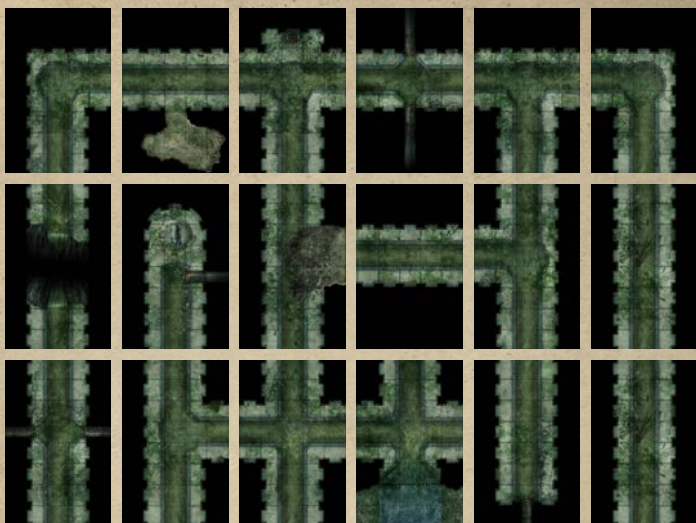

PATHFINDER **MAP PACK**

SEWER SYSTEM

CONTAINS 18 FULL-COLOR MAP TILES

Wet, Dry, and Permanent Markers Erase from the Tiles

PATHFINDER MAP PACK

DOWN AND DIRTY

Adventures are at their grossest when they descend into the reeking cesspools and disgusting tunnels winding beneath the largest cities, sewers of such size and complexity as to be dungeons in their own rights. Whether your heroes are chasing thieves or clearing out sewer-stalkers, no Game Master wants to spend time drawing drainage ditches and filthy channels. Fortunately, with Paizo Publishing's latest Pathfinder Map Pack, you don't have to! This line of gaming accessories provides simple and elegant tools for the busy Game Master. Inside, you'll find 18 captivating "x" x " map tiles that can be combined into a variety of maze-like sewers, including:

- Tunnel Junctions
- Creature Lair
- Junk Pile
- Pipe Drains
- Ravine
- Barred Culvert
- Access Ladders
- Collapsed Wall
- Wererat Shrine

Pathfinder Map Pack: Sewer System also connects with Flip-Mat: Watch Station, Map Pack: Mines, and others, allowing you to build a customizable underworld of your own design, ensuring that you'll always be ready whenever adventuring gets down and dirty!