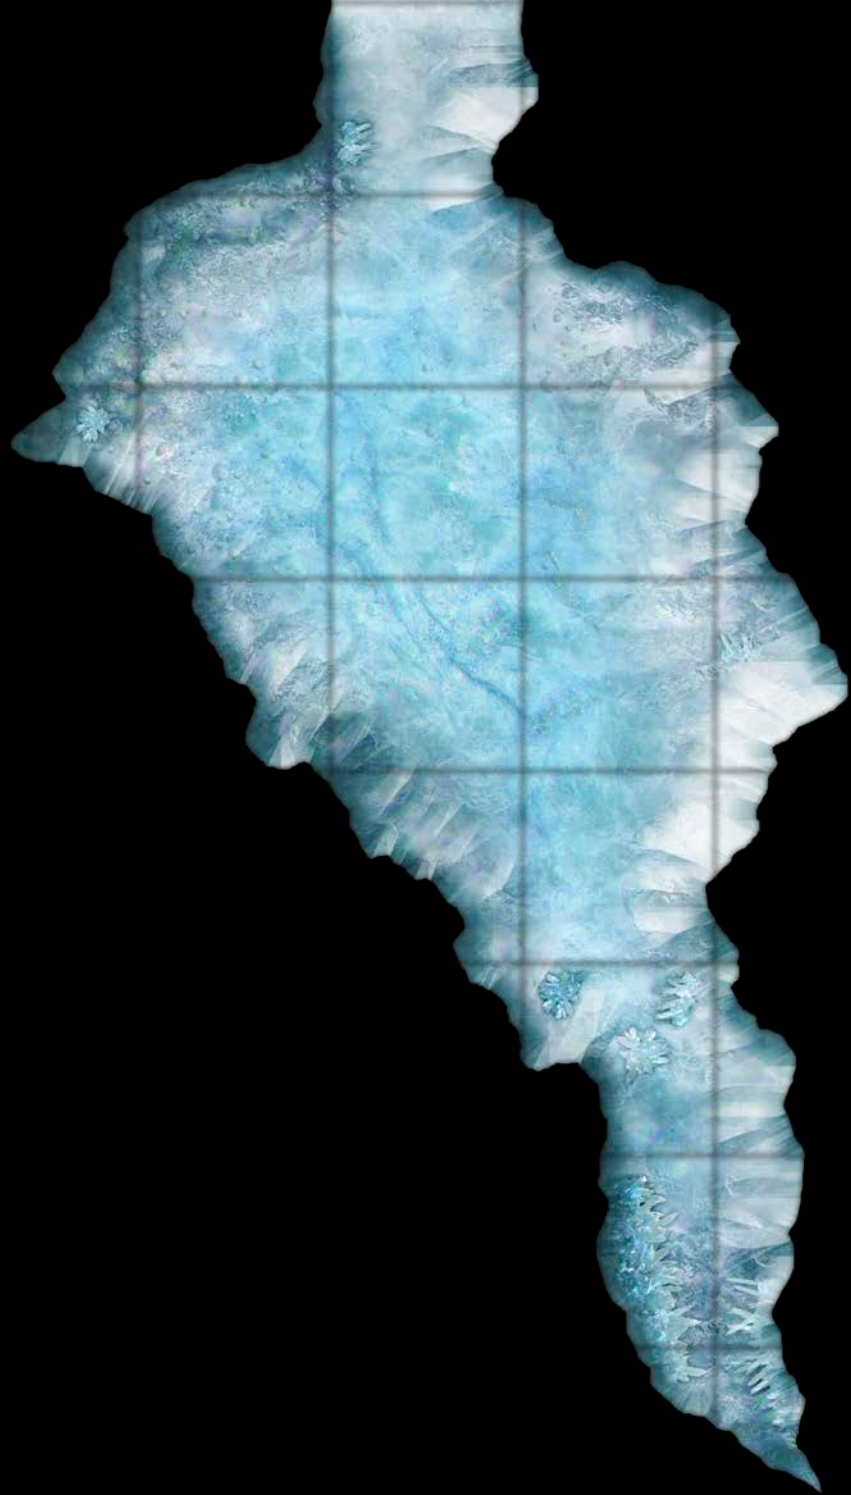

GAMEMASTERY[®]

MAP PACK

ICE CAVERN

CONTAINS 18 FULL-COLOR MAP TILES
WET, DRY, & PERMANENT MARKERS ERASE FROM THE TILES

GAME MASTERY[®]

MAP PACK

COME INTO THE COLD

More than snow and ice lie packed beneath glacial plains and frigid mountain summits. Step into the snowy domain of all manner of cold-hearted creatures with *GameMastery Map Pack: Ice Cavern*. No Game Master wants to spend time drawing every winding tunnel or razor-sharp icicle. Fortunately, with Paizo Publishing's latest GameMastery Map Pack, you don't have to! This line of gaming accessories provides simple and elegant tools for the busy Game Master. Inside, you'll find 18 captivating 5" x 8" map tiles designed to help you create any frozen dungeon you can imagine, from rimy tundra thoroughfares to intricate ice labyrinths. Multiple packs link together seamlessly, allowing you to create even more elaborate and deadly dungeons.

Game Masters shouldn't waste their time sketching maps every time their players dare to delve arctic extremes. With *GameMastery Map Pack: Ice Cavern*, you'll be ready next time the adventure takes your heroes into the cold!

9 781601 254894

5 1 2 9 9 >