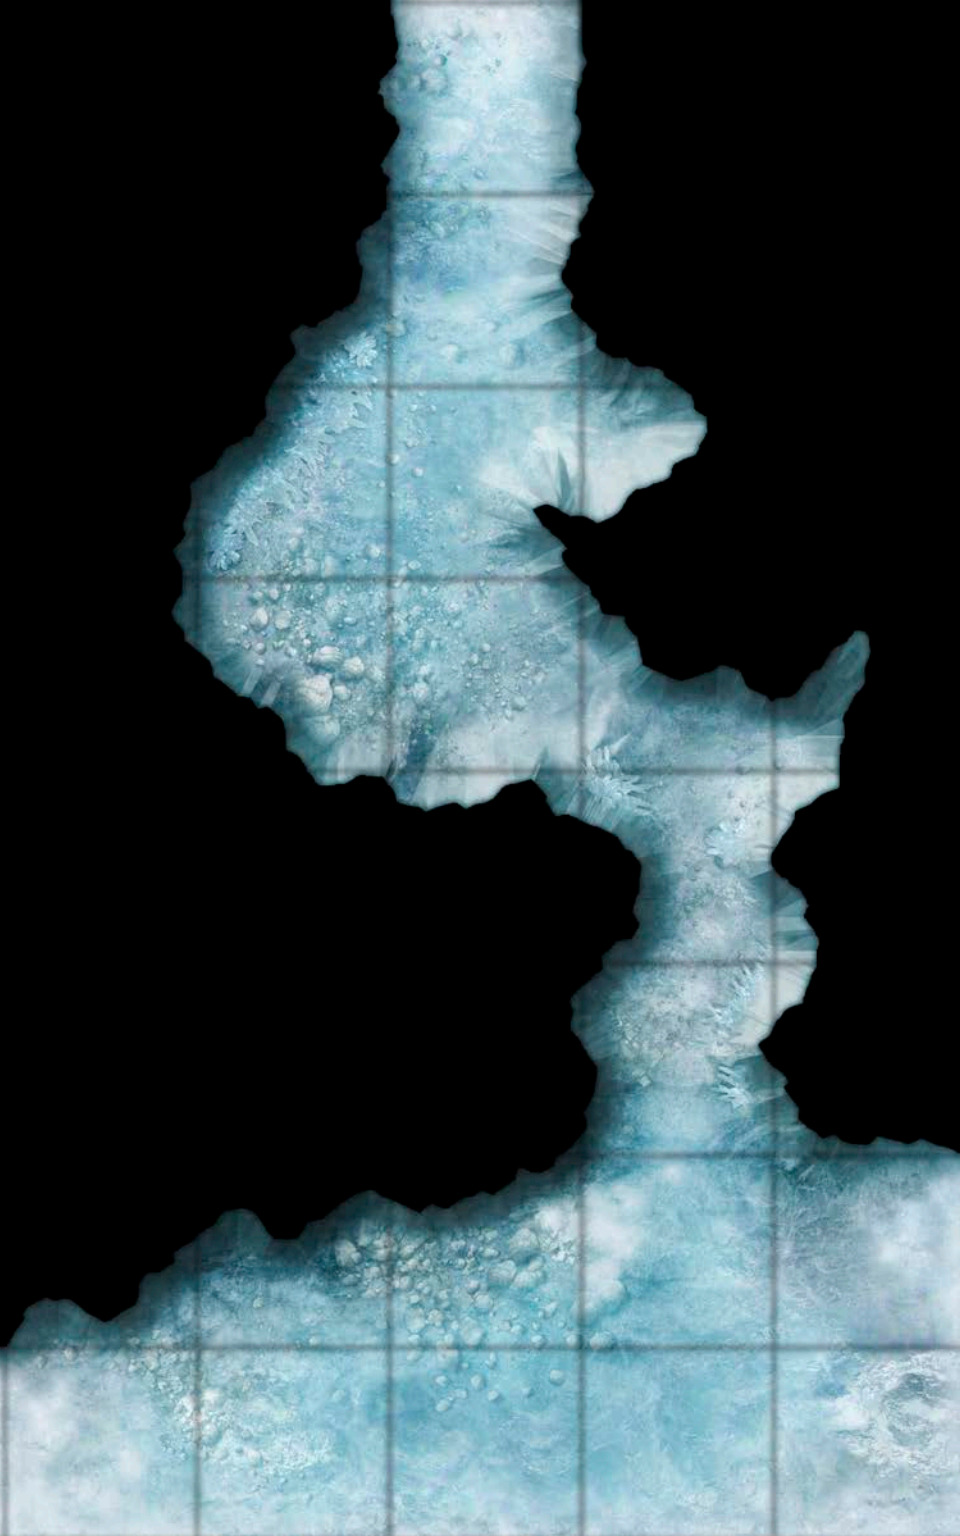

GAMEMASTERY[®]

MAP PACK

ICE CAVERN

CONTAINS 18 FULL-COLOR MAP TILES
WET, DRY, & PERMANENT MARKERS ERASE FROM THE TILES

GAME MASTERY[®]

MAP PACK

COME INTO THE COLD

More than snow and ice lie packed beneath glacial plains and frigid mountain summits. Step into the snowy domain of all manner of cold-hearted creatures with *GameMastery Map Pack: Ice Cavern*. No Game Master wants to spend time drawing every winding tunnel or razor-sharp icicle. Fortunately, with Paizo Publishing's latest GameMastery Map Pack, you don't have to! This line of gaming accessories provides simple and elegant tools for the busy Game Master. Inside, you'll find 18 captivating 5" x 8" map tiles designed to help you create any frozen dungeon you can imagine, from rimy tundra thoroughfares to intricate ice labyrinths. Multiple packs link together seamlessly, allowing you to create even more elaborate and deadly dungeons.

Game Masters shouldn't waste their time sketching maps every time their players dare to delve arctic extremes. With *GameMastery Map Pack: Ice Cavern*, you'll be ready next time the adventure takes your heroes into the cold!