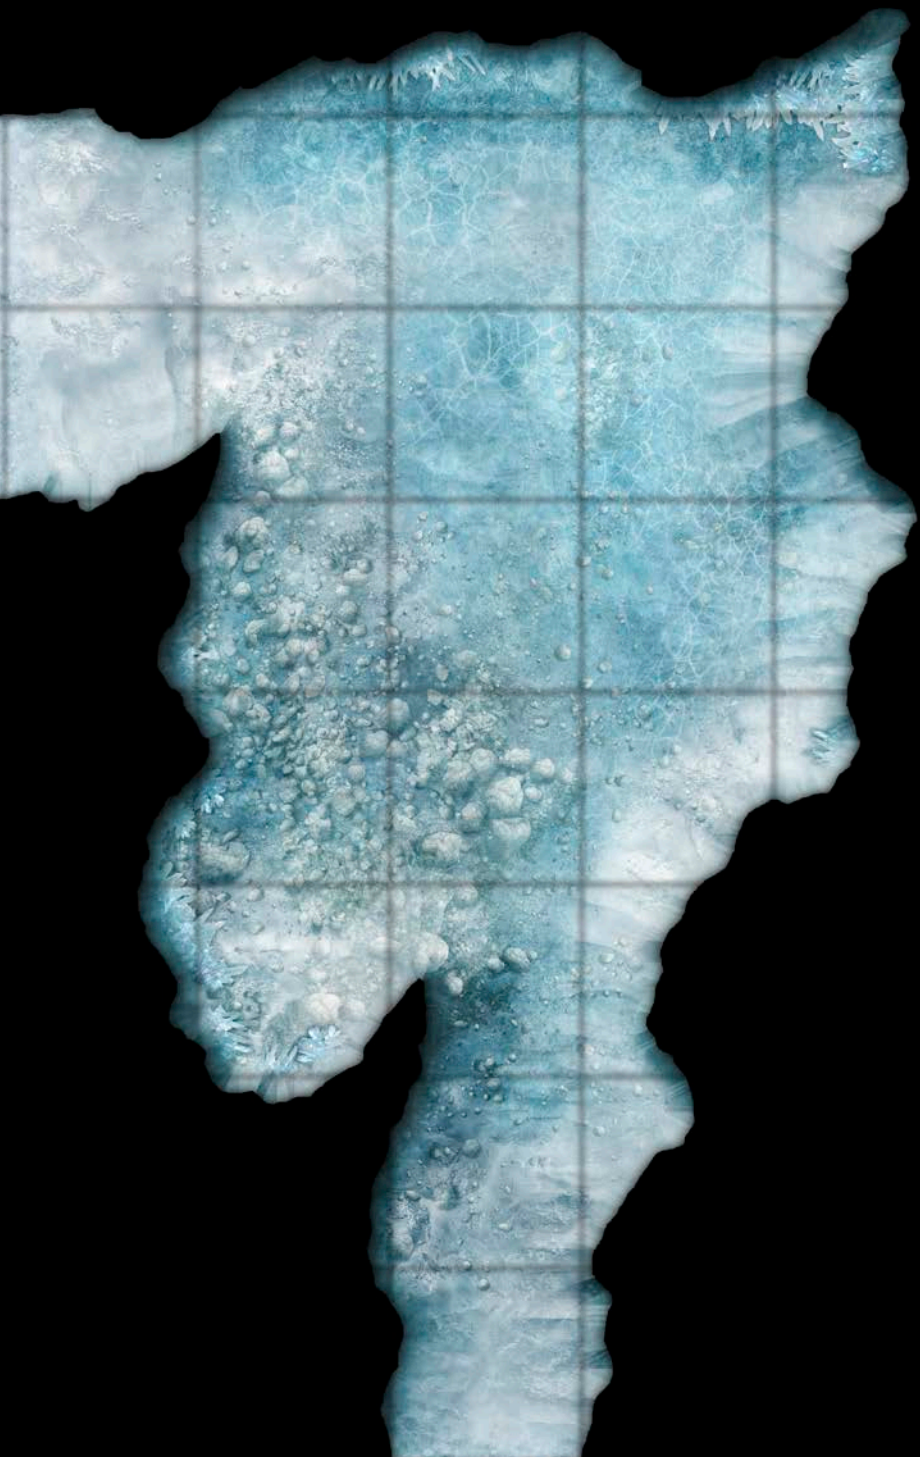

GAMEMASTERY[®]

MAP PACK

ICE CAVERN

CONTAINS 18 FULL-COLOR MAP TILES
WET, DRY, & PERMANENT MARKERS ERASE FROM THE TILES

GAME MASTERY[®]

MAP PACK

COME INTO THE COLD

More than snow and ice lie packed beneath glacial plains and frigid mountain summits. Step into the snowy domain of all manner of cold-hearted creatures with *GameMastery Map Pack: Ice Cavern*. No Game Master wants to spend time drawing every winding tunnel or razor-sharp icicle. Fortunately, with Paizo Publishing's latest GameMastery Map Pack, you don't have to! This line of gaming accessories provides simple and elegant tools for the busy Game Master. Inside, you'll find 18 captivating 5" x 8" map tiles designed to help you create any frozen dungeon you can imagine, from rimy tundra thoroughfares to intricate ice labyrinths. Multiple packs link together seamlessly, allowing you to create even more elaborate and deadly dungeons.

Game Masters shouldn't waste their time sketching maps every time their players dare to delve arctic extremes. With *GameMastery Map Pack: Ice Cavern*, you'll be ready next time the adventure takes your heroes into the cold!