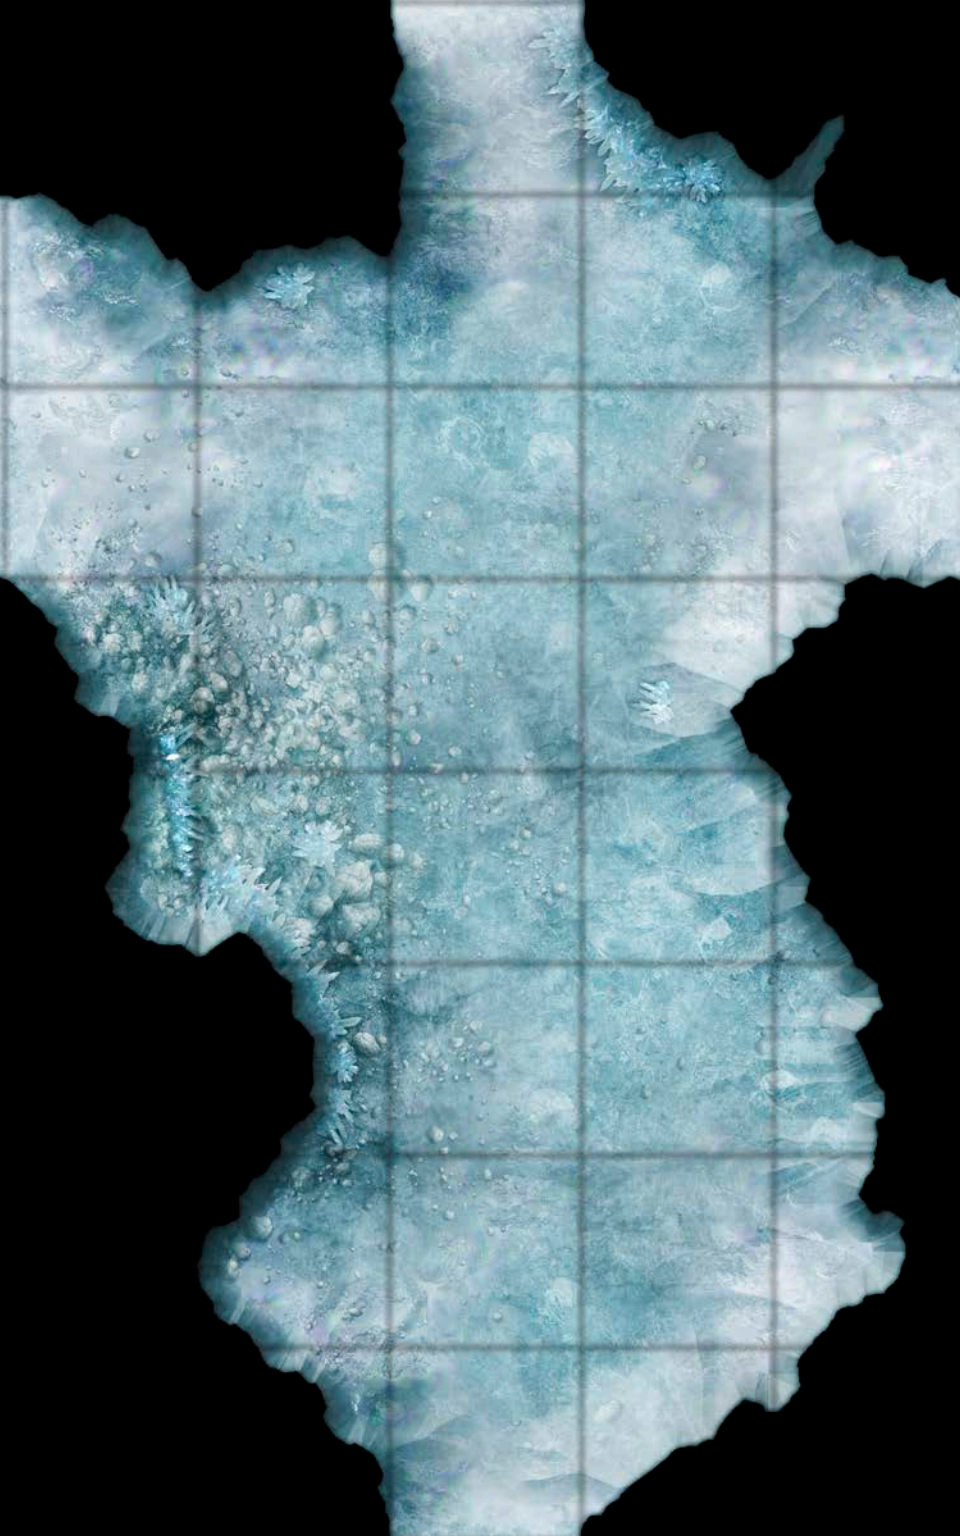

GAMEMASTERY[®]

MAP PACK

ICE CAVERN

CONTAINS 18 FULL-COLOR MAP TILES
WET, DRY, & PERMANENT MARKERS ERASE FROM THE TILES

GAME MASTERY[®]

MAP PACK

COME INTO THE COLD

More than snow and ice lie packed beneath glacial plains and frigid mountain summits. Step into the snowy domain of all manner of cold-hearted creatures with *GameMastery Map Pack: Ice Cavern*. No Game Master wants to spend time drawing every winding tunnel or razor-sharp icicle. Fortunately, with Paizo Publishing's latest GameMastery Map Pack, you don't have to! This line of gaming accessories provides simple and elegant tools for the busy Game Master. Inside, you'll find 18 captivating 5" x 8" map tiles designed to help you create any frozen dungeon you can imagine, from rimy tundra thoroughfares to intricate ice labyrinths. Multiple packs link together seamlessly, allowing you to create even more elaborate and deadly dungeons.

Game Masters shouldn't waste their time sketching maps every time their players dare to delve arctic extremes. With *GameMastery Map Pack: Ice Cavern*, you'll be ready next time the adventure takes your heroes into the cold!