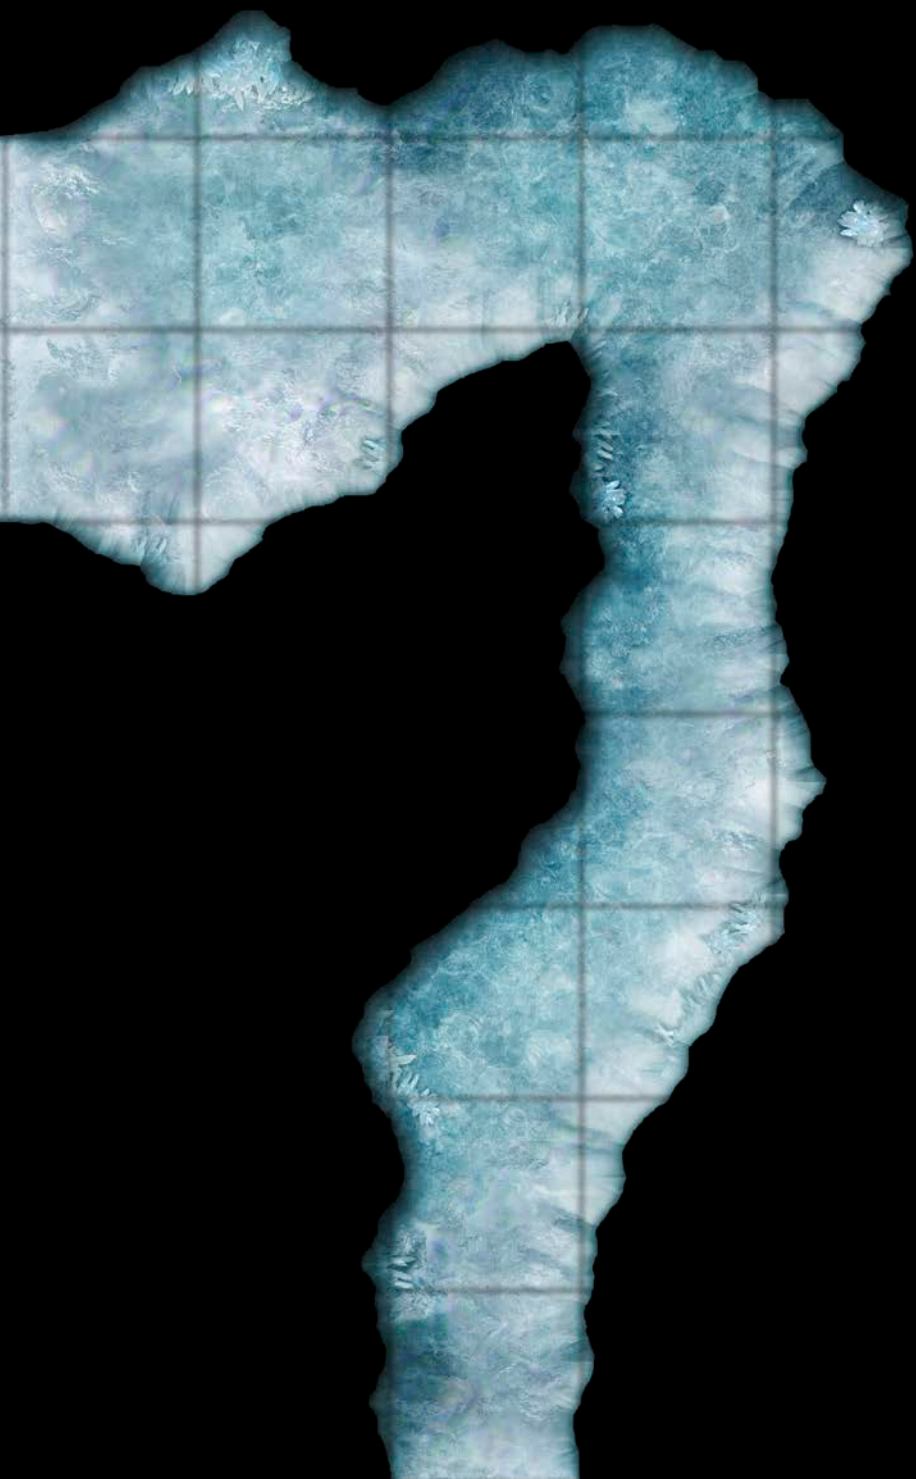

GAMEMASTERY[®]

MAP PACK

ICE CAVERN

CONTAINS 18 FULL-COLOR MAP TILES
WET, DRY, & PERMANENT MARKERS ERASE FROM THE TILES

GAME MASTERY[®]

MAP PACK

COME INTO THE COLD

More than snow and ice lie packed beneath glacial plains and frigid mountain summits. Step into the snowy domain of all manner of cold-hearted creatures with *GameMastery Map Pack: Ice Cavern*. No Game Master wants to spend time drawing every winding tunnel or razor-sharp icicle. Fortunately, with Paizo Publishing's latest GameMastery Map Pack, you don't have to! This line of gaming accessories provides simple and elegant tools for the busy Game Master. Inside, you'll find 18 captivating 5" x 8" map tiles designed to help you create any frozen dungeon you can imagine, from rimy tundra thoroughfares to intricate ice labyrinths. Multiple packs link together seamlessly, allowing you to create even more elaborate and deadly dungeons.

Game Masters shouldn't waste their time sketching maps every time their players dare to delve arctic extremes. With *GameMastery Map Pack: Ice Cavern*, you'll be ready next time the adventure takes your heroes into the cold!

9 781601 254894

5 1 2 9 9 >