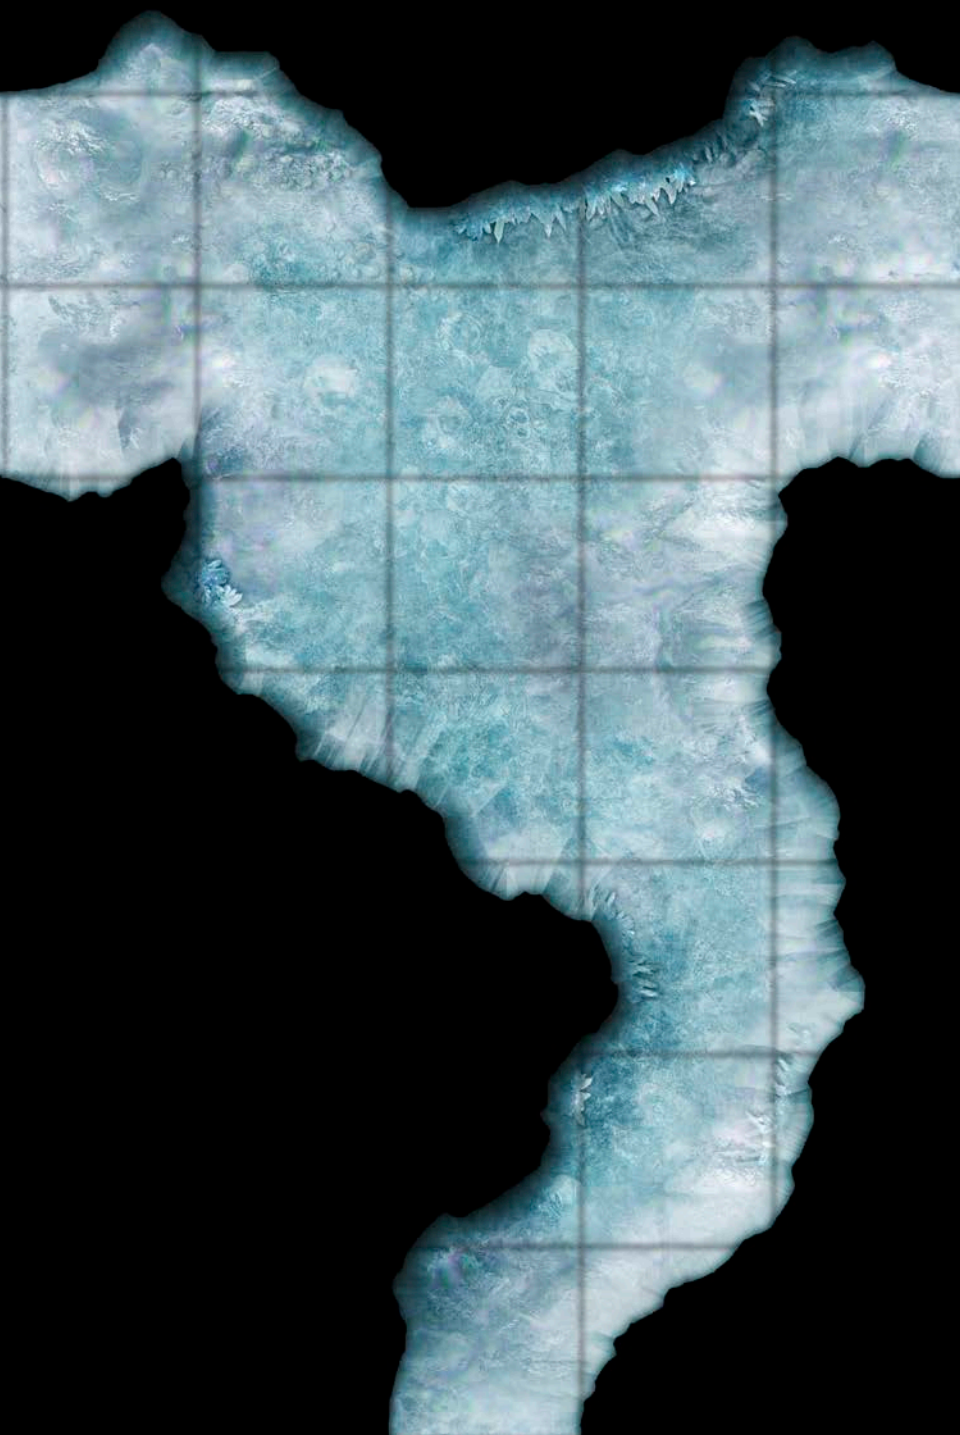

GAMEMASTERY[®]

MAP PACK

ICE CAVERN

CONTAINS 18 FULL-COLOR MAP TILES
WET, DRY, & PERMANENT MARKERS ERASE FROM THE TILES

GAME MASTERY[®]

MAP PACK

COME INTO THE COLD

More than snow and ice lie packed beneath glacial plains and frigid mountain summits. Step into the snowy domain of all manner of cold-hearted creatures with *GameMastery Map Pack: Ice Cavern*. No Game Master wants to spend time drawing every winding tunnel or razor-sharp icicle. Fortunately, with Paizo Publishing's latest GameMastery Map Pack, you don't have to! This line of gaming accessories provides simple and elegant tools for the busy Game Master. Inside, you'll find 18 captivating 5" x 8" map tiles designed to help you create any frozen dungeon you can imagine, from rimy tundra thoroughfares to intricate ice labyrinths. Multiple packs link together seamlessly, allowing you to create even more elaborate and deadly dungeons.

Game Masters shouldn't waste their time sketching maps every time their players dare to delve arctic extremes. With *GameMastery Map Pack: Ice Cavern*, you'll be ready next time the adventure takes your heroes into the cold!

9 781601 254894

5 1 2 9 9 >