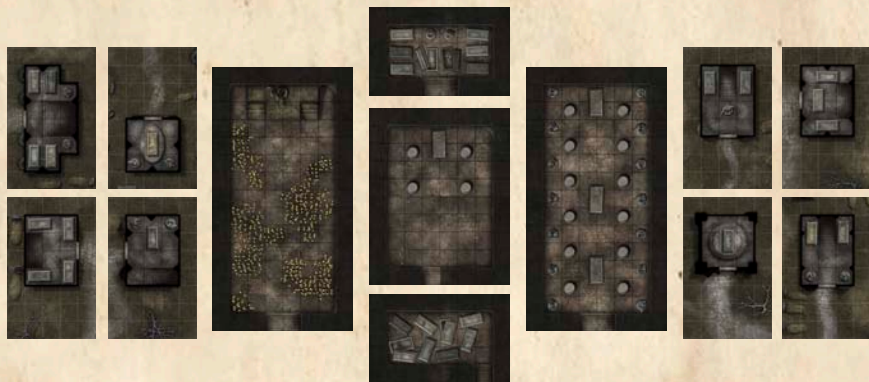

GAMEMASTERY[®]

MAP PACK

CRYPTS

CONTAINS 18 FULL-COLOR MAP TILES
WET, DRY, & PERMANENT MARKERS ERASE FROM THE TILES

GAMEMASTERY[®]

MAP PACK

HALLS OF THE DEAD!

Exploring ancient burial grounds and protecting the corpses of the honored dead from unholy transformation are standard fare for bold adventurers. But no Game Master wants to spend valuable game time drawing every looted grave and undead-haunted sepulcher. Fortunately, with Paizo Publishing's latest *GameMastery Map Pack*, you don't have to! Inside, you'll find 18 captivating 5" x 8" map tiles, all specially coated to allow you to use wet erase and dry erase markers, then remove ink with ease! This set includes:

Catacombs

Noble's Crypt

Ghoul Lair

Defiled Mausoleum

Soldier's Tomb

Game Masters shouldn't waste their time sketching maps every time an adventure calls for a haunted tomb. With *GameMastery Map Pack: Crypts*, you'll be ready next time your players go dungeon crawling! Plus, combine this set with *GameMastery Flip-Mat: Necropolis* to show your crypts in the context of a huge cemetery!