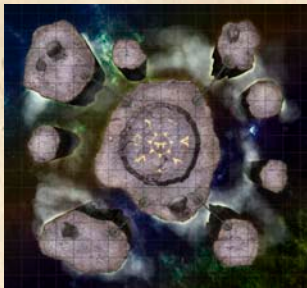

GAMEMASTERY[®]

MAP PACK

EXTRA-DIMENSIONAL SPACES

PZ04022

CONTAINS 18 FULL-COLOR MAP CARDS

GAMEMASTERY[®]

MAP PACK

PLAN YOUR NEXT GETAWAY!

Sometimes the best safe house is the one you carry with you! From a spell-erected magnificent mansion to the cloudy refuge of a rope trick, from the inside of a genie's bottle to a dimensional bolt-hole made of the raw stuff of elements, the prepared adventurer has many possible refuges and escapes. But getting there doesn't necessarily mean escaping from battles with enemies! Paizo Publishing brings a variety of extradimensional spaces to life in this latest GameMastery Map Pack! This line of gaming products provides simple and elegant tools for the busy Game Master. Inside, you'll find 18 beautiful 5" x 8" map tiles that can be combined to form eight of the most commonly encountered extradimensional spaces, including:

Rope Trick
Dimensional Prison
Fire Node

Magnificent Mansion
Air Node
Water Node

Genie Bottle
Earth Node

Game Masters shouldn't waste their time drawing a *rope trick* every time the player characters run away from their enemies. With *GameMastery Map Pack: Extradimensional Spaces*, you'll always be ready for a speedy escape or extra-planar ambush!