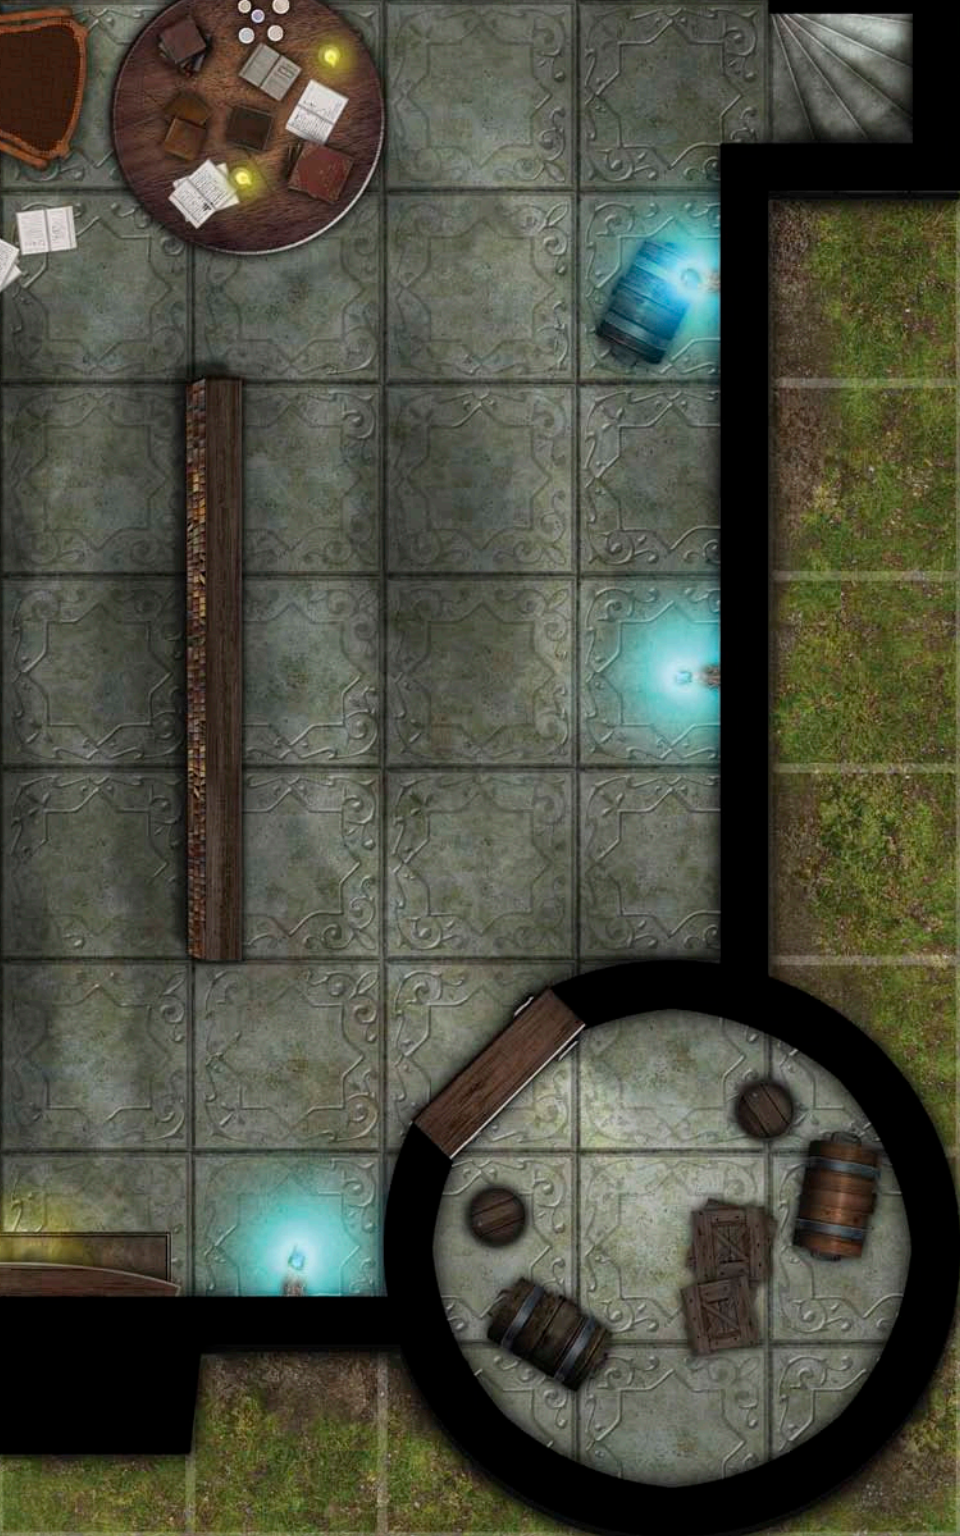

GAMEMASTERY[®]

MAP PACK

WIZARD'S TOWER

PZO4020

CONTAINS 18 FULL-COLOR MAP CARDS

GAMEMASTERY[®]

MAP PACK

OFF TO SEE THE WIZARD!

From spell research to treasure raids to summoning a deadly demon, adventurers have no shortage of reasons for visiting the local wizard. But the lair of a powerful arcanist often contains deadly traps, supernatural guardians, and unexpected surprises that can turn your campaign crazy at a moment's notice. Even the most potent augury can't predict what will happen when your player characters enter the wizard's tower, and now this iconic campaign locale explodes into life in the latest of Paizo Publishing's GameMastery Map Packs! This line of gaming accessories provides simple and elegant tools for the busy Game Master. Inside, you'll find 18 beautiful 5" x 8" map tiles that can be combined to form an entire Wizard's Tower! These cards present several different wizard's tower elements, including:

Outer Staircase
Living Quarters
Scrying Pool

Arcane Library
Summoning Chamber
Audience Chamber

Game Masters shouldn't waste their time scribbling arcane circles and bookshelves every time the player characters head to the wizard's lair. With *GameMastery Map Pack: Wizard's Tower*, you'll always be ready for diabolical summonings or apprentice abuse!