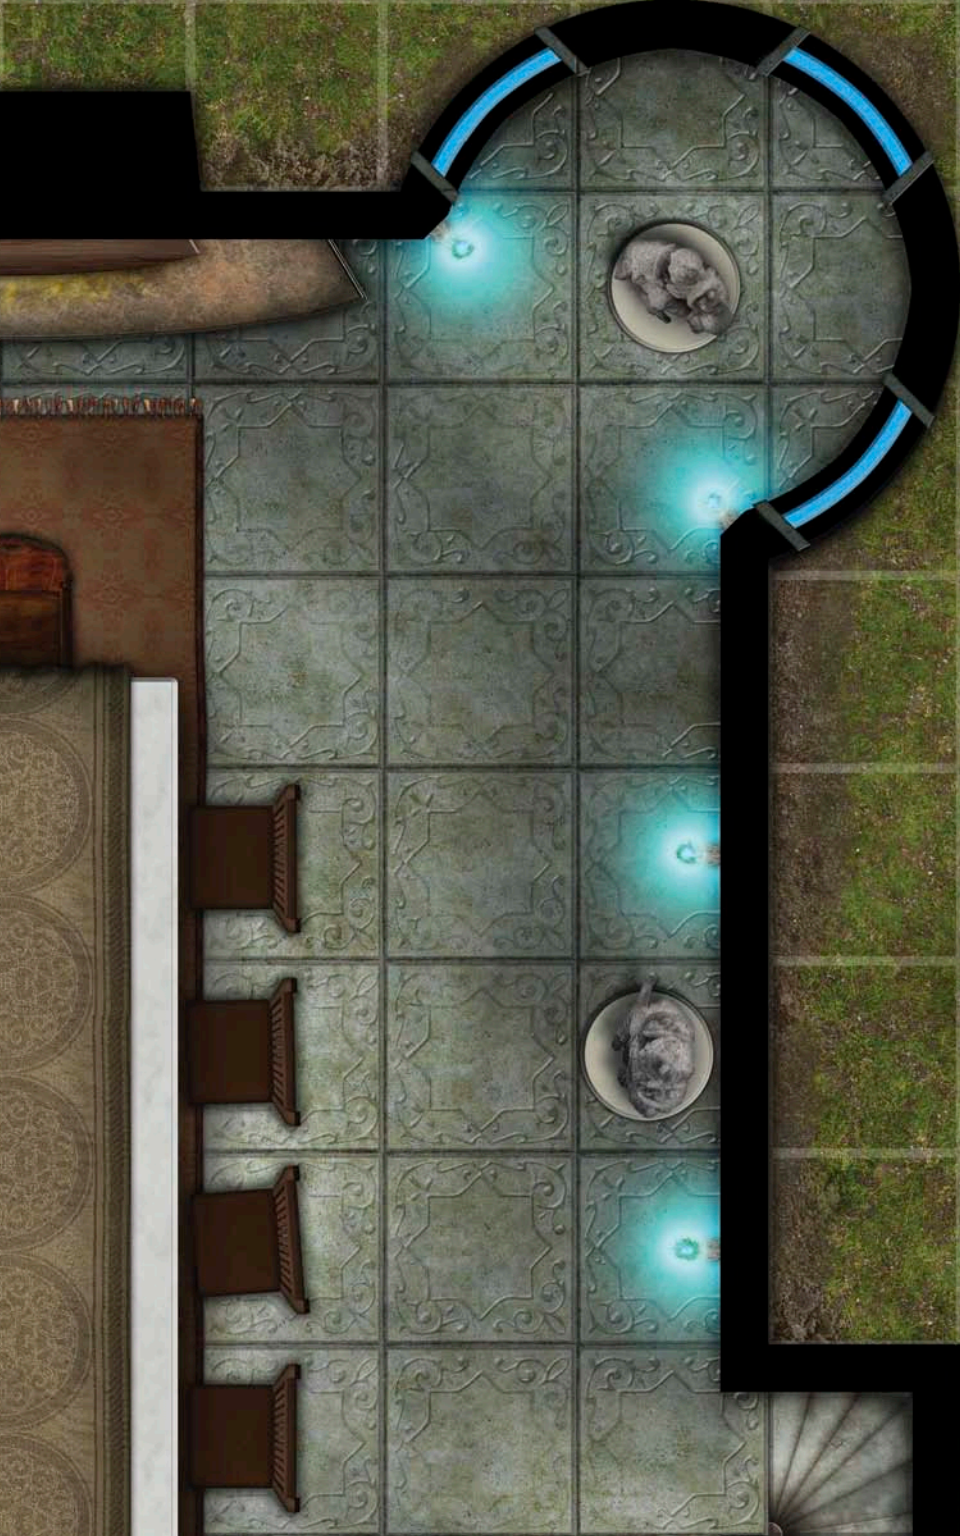

GAMEMASTERY[®]

MAP PACK

WIZARD'S TOWER

PZO4020

CONTAINS 18 FULL-COLOR MAP CARDS

GAMEMASTERY[®]

MAP PACK

OFF TO SEE THE WIZARD!

From spell research to treasure raids to summoning a deadly demon, adventurers have no shortage of reasons for visiting the local wizard. But the lair of a powerful arcanist often contains deadly traps, supernatural guardians, and unexpected surprises that can turn your campaign crazy at a moment's notice. Even the most potent augury can't predict what will happen when your player characters enter the wizard's tower, and now this iconic campaign locale explodes into life in the latest of Paizo Publishing's GameMastery Map Packs! This line of gaming accessories provides simple and elegant tools for the busy Game Master. Inside, you'll find 18 beautiful 5" x 8" map tiles that can be combined to form an entire Wizard's Tower! These cards present several different wizard's tower elements, including:

Outer Staircase
Living Quarters
Scrying Pool

Arcane Library
Summoning Chamber
Audience Chamber

Game Masters shouldn't waste their time scribbling arcane circles and bookshelves every time the player characters head to the wizard's lair. With *GameMastery Map Pack: Wizard's Tower*, you'll always be ready for diabolical summonings or apprentice abuse!