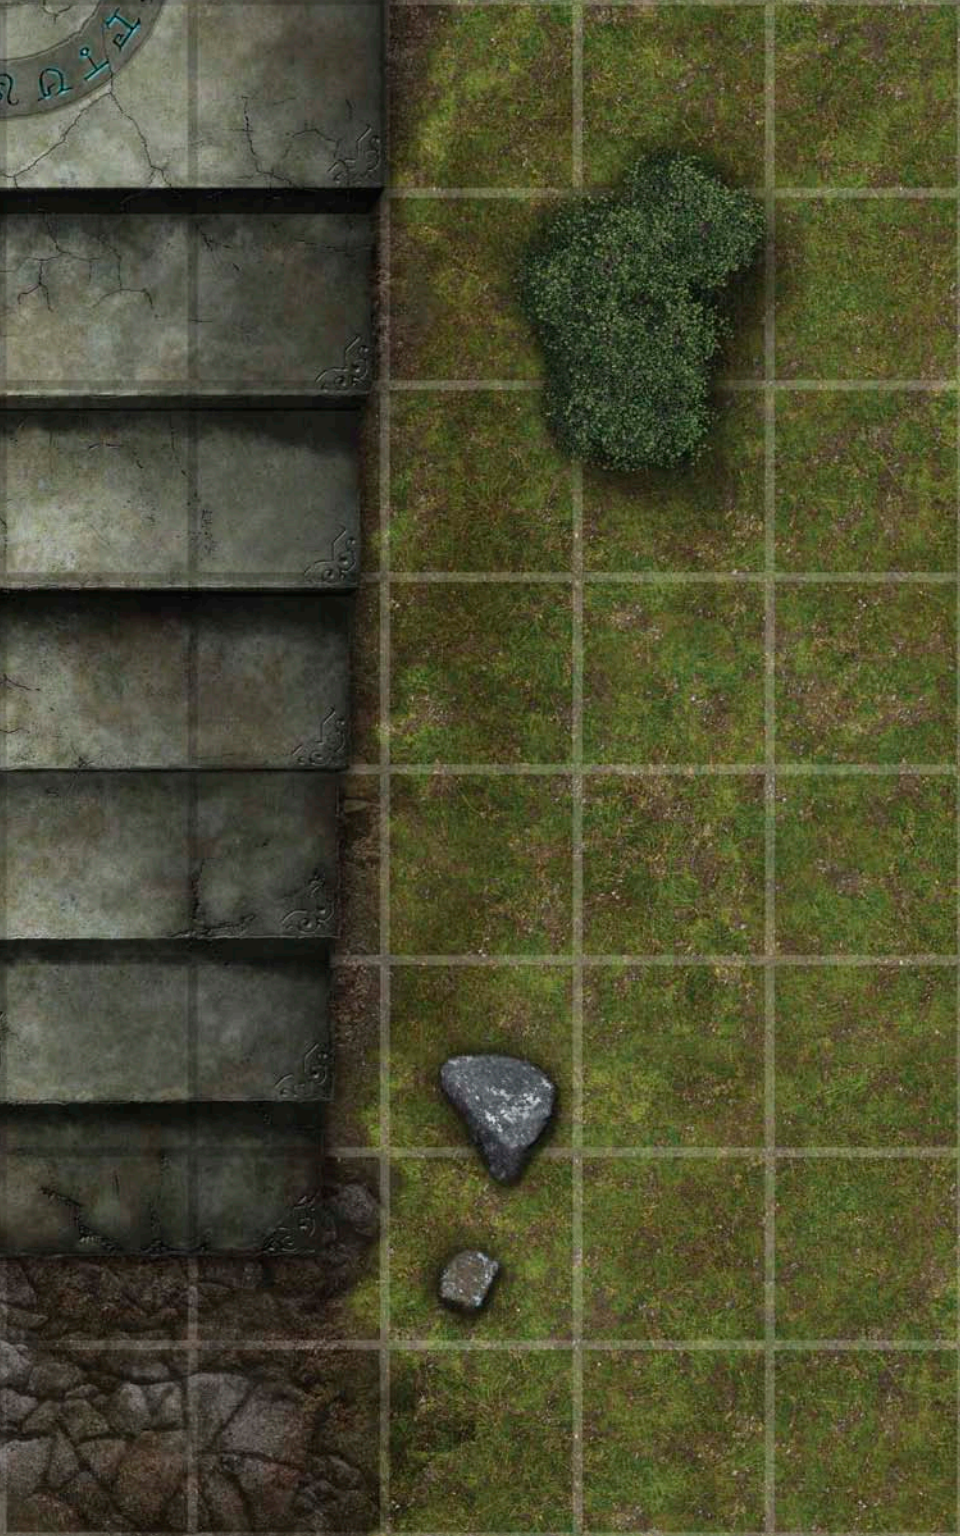

GAMEMASTERY[®]

MAP PACK

WIZARD'S TOWER

PZO4020

CONTAINS 18 FULL-COLOR MAP CARDS

GAMEMASTERY[®]

MAP PACK

OFF TO SEE THE WIZARD!

From spell research to treasure raids to summoning a deadly demon, adventurers have no shortage of reasons for visiting the local wizard. But the lair of a powerful arcanist often contains deadly traps, supernatural guardians, and unexpected surprises that can turn your campaign crazy at a moment's notice. Even the most potent augury can't predict what will happen when your player characters enter the wizard's tower, and now this iconic campaign locale explodes into life in the latest of Paizo Publishing's GameMastery Map Packs! This line of gaming accessories provides simple and elegant tools for the busy Game Master. Inside, you'll find 18 beautiful 5" x 8" map tiles that can be combined to form an entire Wizard's Tower! These cards present several different wizard's tower elements, including:

Outer Staircase
Living Quarters
Scrying Pool

Arcane Library
Summoning Chamber
Audience Chamber

Game Masters shouldn't waste their time scribbling arcane circles and bookshelves every time the player characters head to the wizard's lair. With *GameMastery Map Pack: Wizard's Tower*, you'll always be ready for diabolical summonings or apprentice abuse!