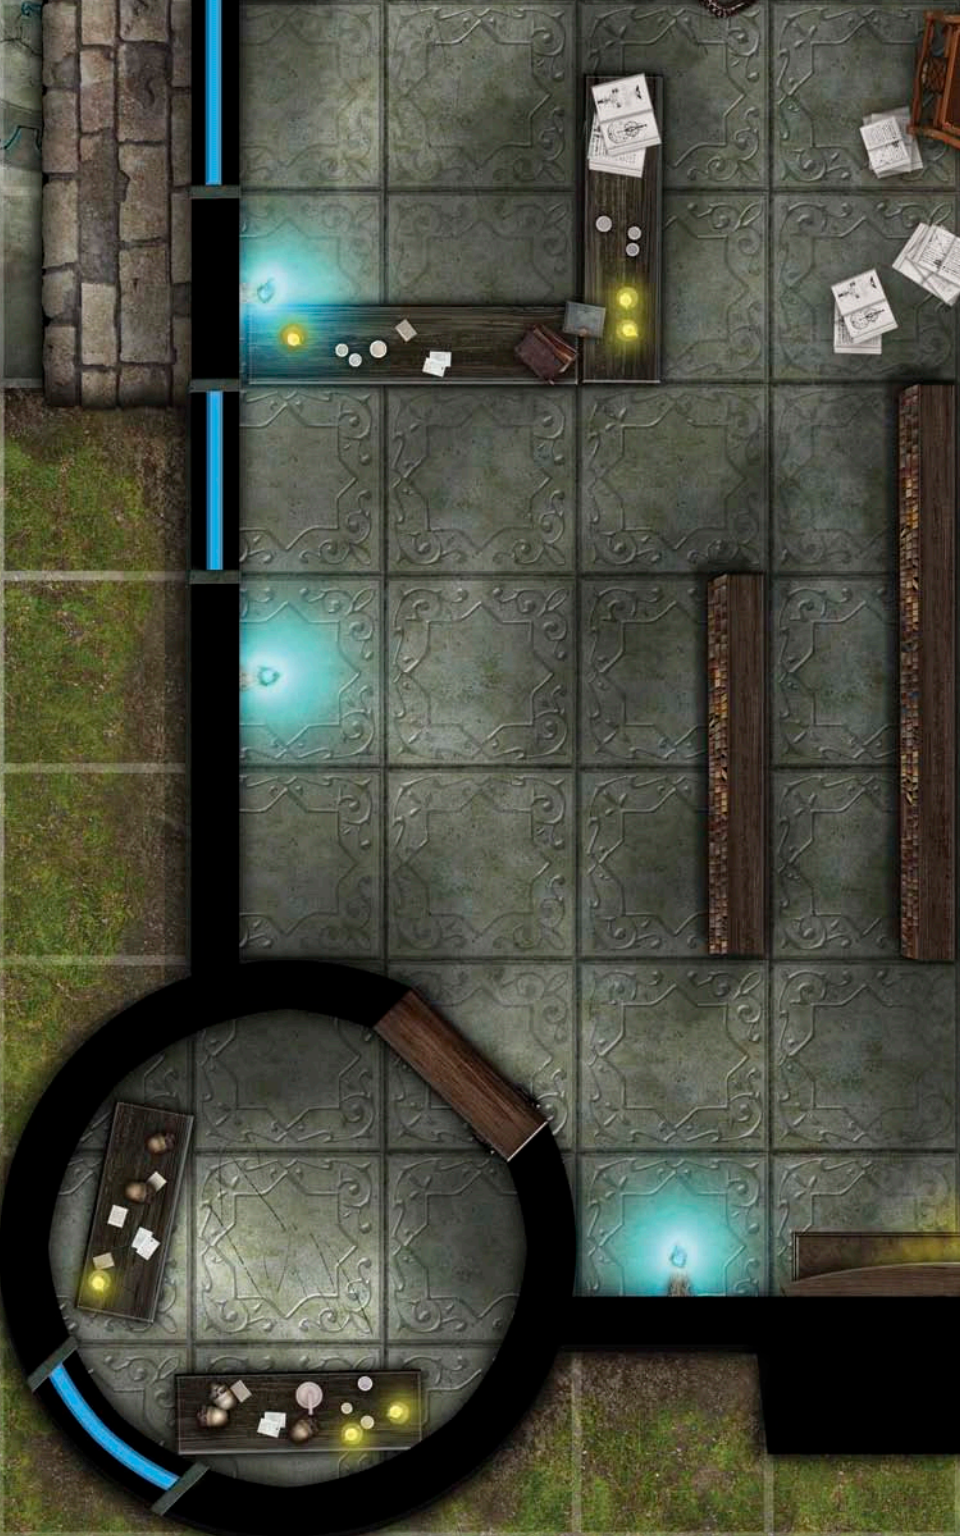

GAMEMASTERY[®]

MAP PACK

WIZARD'S TOWER

PZO4020

CONTAINS 18 FULL-COLOR MAP CARDS

GAMEMASTERY[®]

MAP PACK

OFF TO SEE THE WIZARD!

From spell research to treasure raids to summoning a deadly demon, adventurers have no shortage of reasons for visiting the local wizard. But the lair of a powerful arcanist often contains deadly traps, supernatural guardians, and unexpected surprises that can turn your campaign crazy at a moment's notice. Even the most potent augury can't predict what will happen when your player characters enter the wizard's tower, and now this iconic campaign locale explodes into life in the latest of Paizo Publishing's GameMastery Map Packs! This line of gaming accessories provides simple and elegant tools for the busy Game Master. Inside, you'll find 18 beautiful 5" x 8" map tiles that can be combined to form an entire Wizard's Tower! These cards present several different wizard's tower elements, including:

Outer Staircase
Living Quarters
Scrying Pool

Arcane Library
Summoning Chamber
Audience Chamber

Game Masters shouldn't waste their time scribbling arcane circles and bookshelves every time the player characters head to the wizard's lair. With *GameMastery Map Pack: Wizard's Tower*, you'll always be ready for diabolical summonings or apprentice abuse!