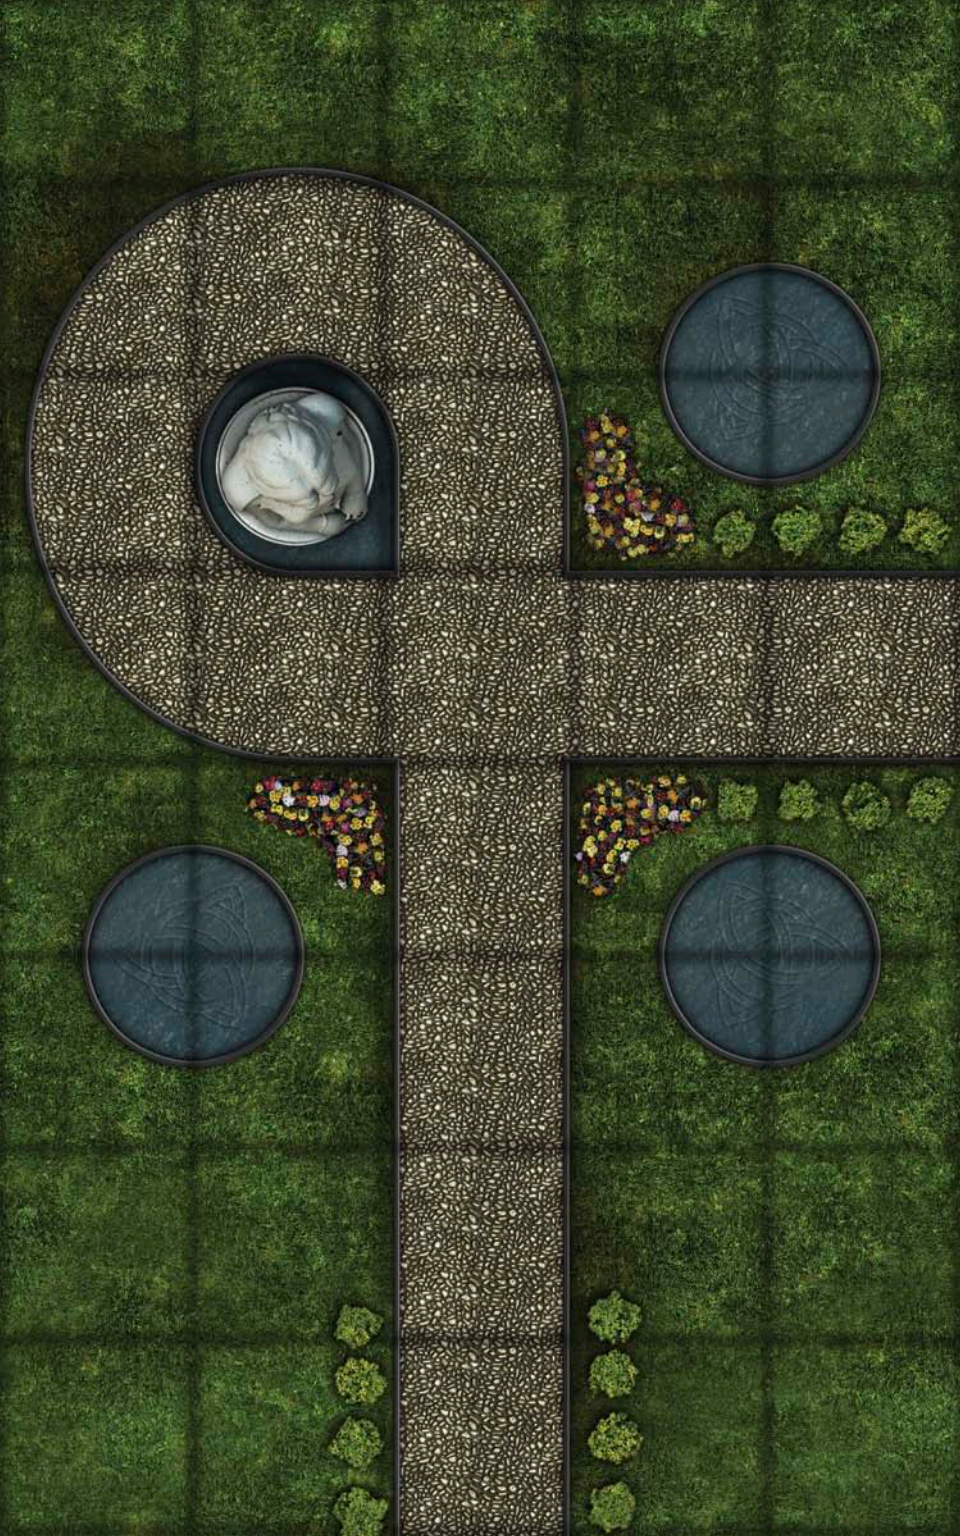

GAMEMASTERY™

MAP PACK

ELVEN CITY

CONTAINS 18 FULL-COLOR MAP CARDS

paizo
Publishing

PZ04016

GAMEMASTERY™

MAP PACK

ELVEN CITY

EXPLORE THE ELVEN REALM

Be it a relaxing visit to a legendary forest city or a peril-filled journey to a monster-inhabited ruin, the distinctively graceful style of elven architecture adds a magic of its own to any adventure. Paizo Publishing's GameMastery™ line of gaming accessories continues to provide simple and elegant tools for the busy Game Master with the newest GameMastery Map Pack release: *Elven City*. Inside, you'll find 18 beautiful 5" × 8" map tiles that can be combined to form several locations in any elven city. These cards present several different locales, including:

Elven Garden
Elven Library
Forest Platform
Elf King's Hall
Roads and Residences

Game Masters shouldn't waste their time trying to draw out complex elven buildings when the PCs stop by for an unexpected visit. With *GameMastery Map Pack: Elven City*, that idle visit can become one your PCs won't soon forget!