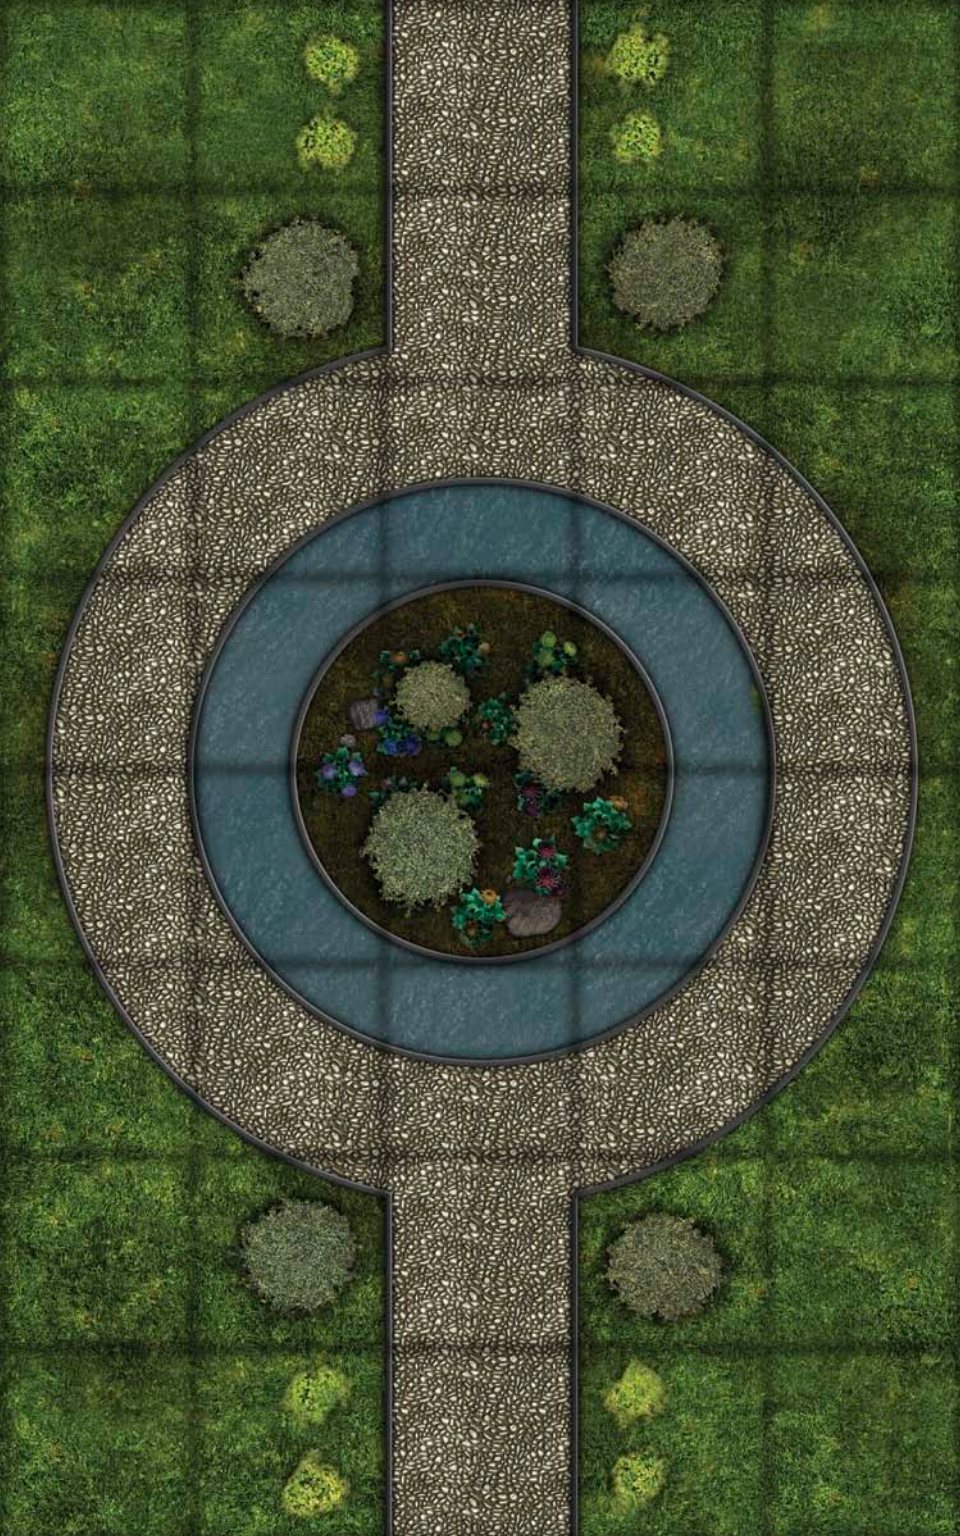

GAMEMASTERY™

MAP PACK

ELVEN CITY

CONTAINS 18 FULL-COLOR MAP CARDS

paizo
Publishing

PZ04016

GAMEMASTERY™

MAP PACK

ELVEN CITY

EXPLORE THE ELVEN REALM

Be it a relaxing visit to a legendary forest city or a peril-filled journey to a monster-inhabited ruin, the distinctively graceful style of elven architecture adds a magic of its own to any adventure. Paizo Publishing's GameMastery™ line of gaming accessories continues to provide simple and elegant tools for the busy Game Master with the newest GameMastery Map Pack release: *Elven City*. Inside, you'll find 18 beautiful 5" × 8" map tiles that can be combined to form several locations in any elven city. These cards present several different locales, including:

Elven Garden
Elven Library
Forest Platform
Elf King's Hall
Roads and Residences

Game Masters shouldn't waste their time trying to draw out complex elven buildings when the PCs stop by for an unexpected visit. With *GameMastery Map Pack: Elven City*, that idle visit can become one your PCs won't soon forget!