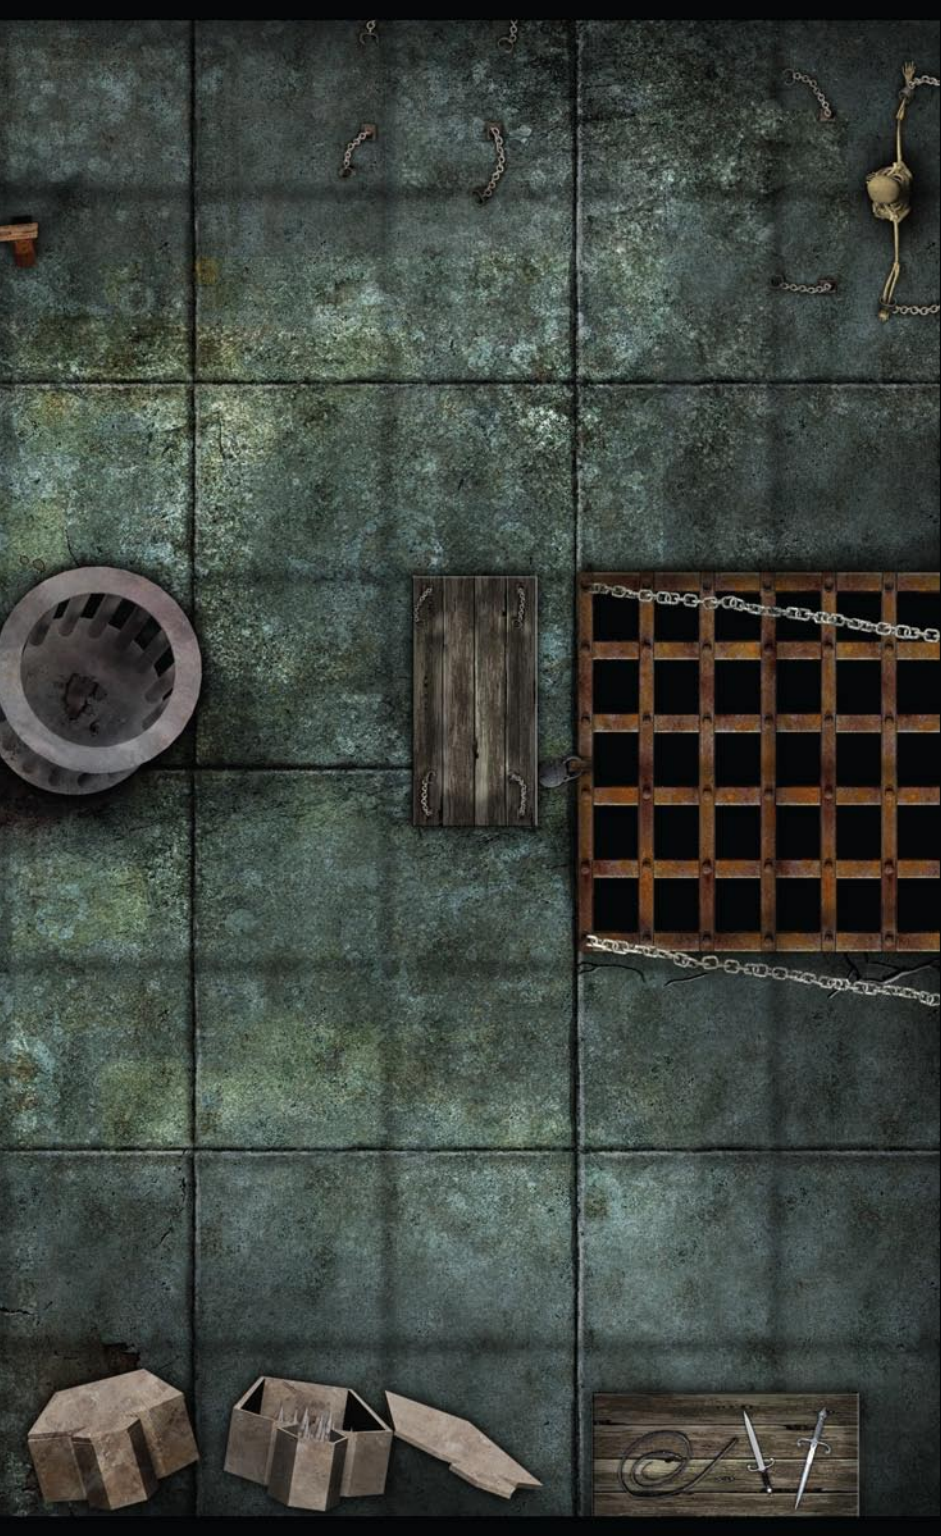

GAMEMASTERY™

MAP PACK: DUNGEON CHAMBERS

CONTAINS 18 FULL-COLOR MAP CARDS

PZ04005

GAMEMASTERY™

MAP PACK: DUNGEON CHAMBERS

DELVE THE DEEPEST DUNGEONS!

Why go to the trouble of using miniatures only to push them around an empty table? Paizo's *GameMastery Map Packs* contain full-color gridded maps for use with RPGs and miniatures games. The map cards in this set depict key encounter areas in an evil haunted house, including:

Beast Lair
Spiked Pit
Bridge Over Bubbling Lava
Guard Barracks
Abandoned Storeroom
Ruined Temple
Interrogation Chamber

GameMastery Map Packs provide everything you need to stay a step ahead of your players. Use this product to build dungeon encounters that perfectly fit your campaign. Additional map packs explore other locales of interest to fantasy gamers.

This *Map Pack* contains 18 full-color 8" × 5" map cards suitable for use with *GameMastery Compleat Encounters* or any standard gaming miniatures. Cartography by Corey Macourek.

VISIT US ONLINE AT PAIZO.COM