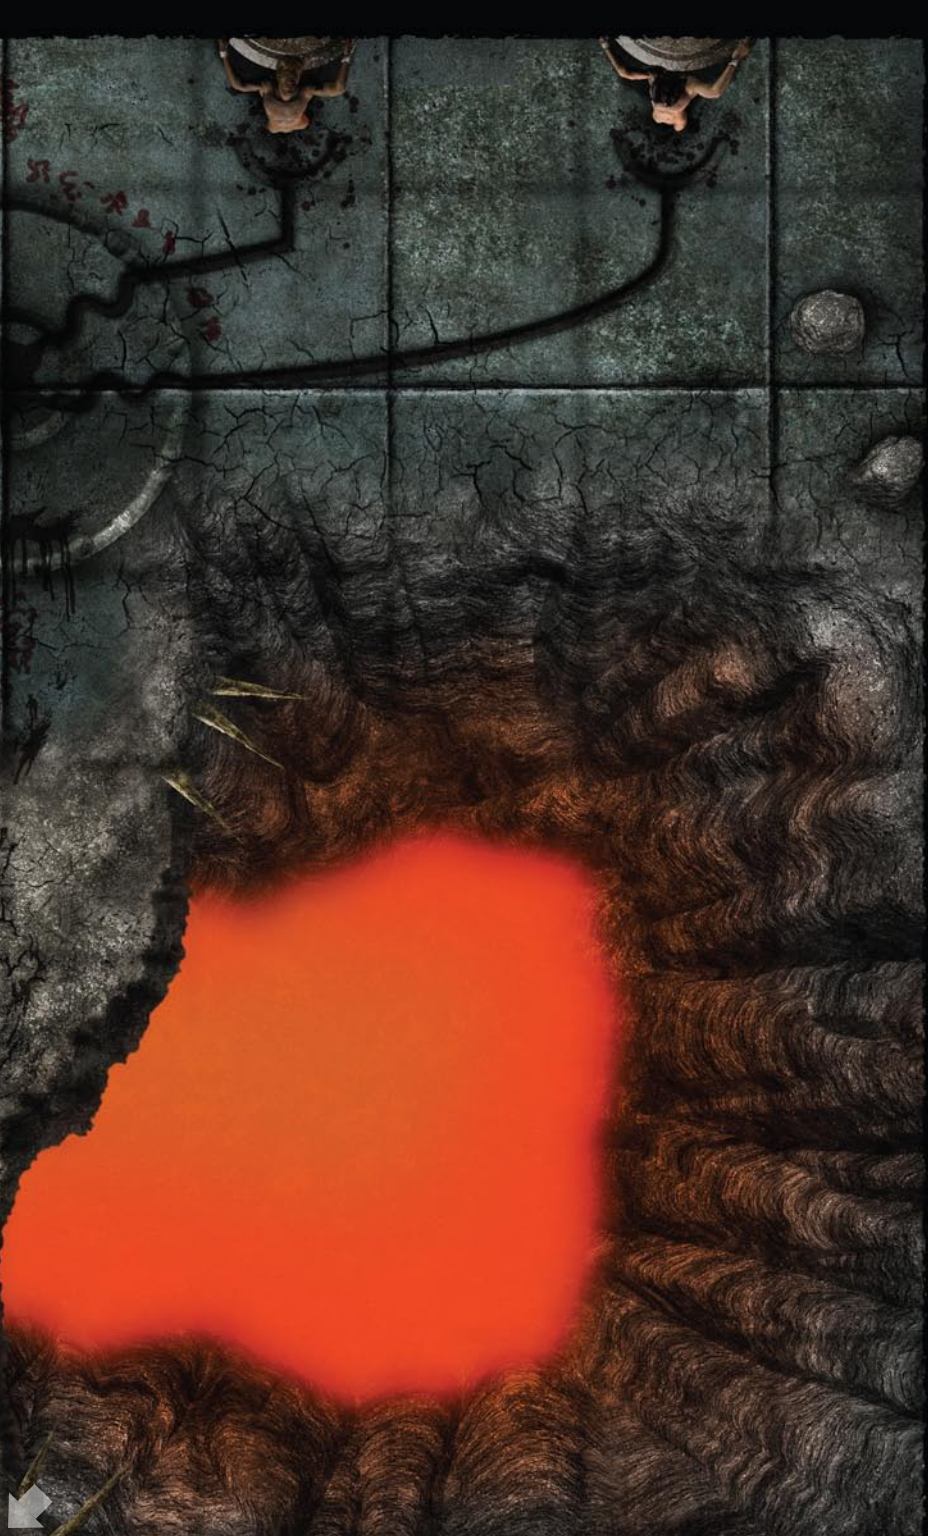

GAMEMASTERY™

MAP PACK: DUNGEON CHAMBERS

CONTAINS 18 FULL-COLOR MAP CARDS

PZ04005

GAMEMASTERY™

MAP PACK: DUNGEON CHAMBERS

DELVE THE DEEPEST DUNGEONS!

Why go to the trouble of using miniatures only to push them around an empty table? Paizo's *GameMastery Map Packs* contain full-color gridded maps for use with RPGs and miniatures games. The map cards in this set depict key encounter areas in an evil haunted house, including:

Beast Lair
Spiked Pit
Bridge Over Bubbling Lava
Guard Barracks
Abandoned Storeroom
Ruined Temple
Interrogation Chamber

GameMastery Map Packs provide everything you need to stay a step ahead of your players. Use this product to build dungeon encounters that perfectly fit your campaign. Additional map packs explore other locales of interest to fantasy gamers.

This *Map Pack* contains 18 full-color 8" × 5" map cards suitable for use with *GameMastery Compleat Encounters* or any standard gaming miniatures. Cartography by Corey Macourek.

VISIT US ONLINE AT PAIZO.COM