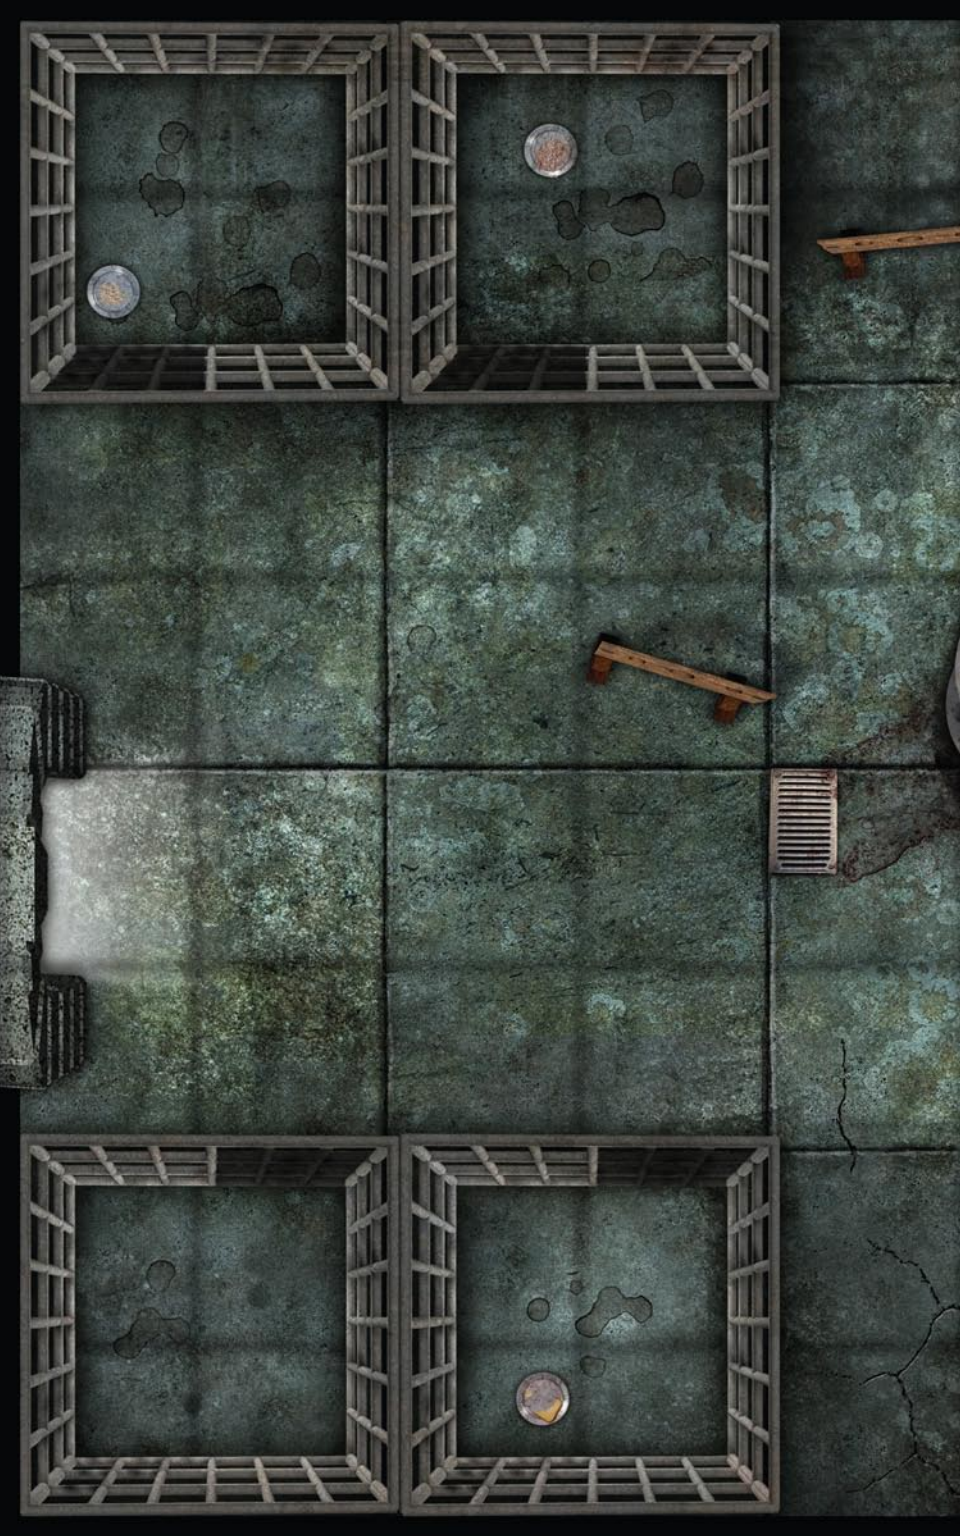

GAMEMASTERY™

MAP PACK: DUNGEON CHAMBERS

CONTAINS 18 FULL-COLOR MAP CARDS

PZ04005

GAMEMASTERY™

MAP PACK: DUNGEON CHAMBERS

DELVE THE DEEPEST DUNGEONS!

Why go to the trouble of using miniatures only to push them around an empty table? Paizo's *GameMastery Map Packs* contain full-color gridded maps for use with RPGs and miniatures games. The map cards in this set depict key encounter areas in an evil haunted house, including:

Beast Lair
Spiked Pit
Bridge Over Bubbling Lava
Guard Barracks
Abandoned Storeroom
Ruined Temple
Interrogation Chamber

GameMastery Map Packs provide everything you need to stay a step ahead of your players. Use this product to build dungeon encounters that perfectly fit your campaign. Additional map packs explore other locales of interest to fantasy gamers.

This *Map Pack* contains 18 full-color 8" × 5" map cards suitable for use with *GameMastery Compleat Encounters* or any standard gaming miniatures. Cartography by Corey Macourek.

VISIT US ONLINE AT PAIZO.COM