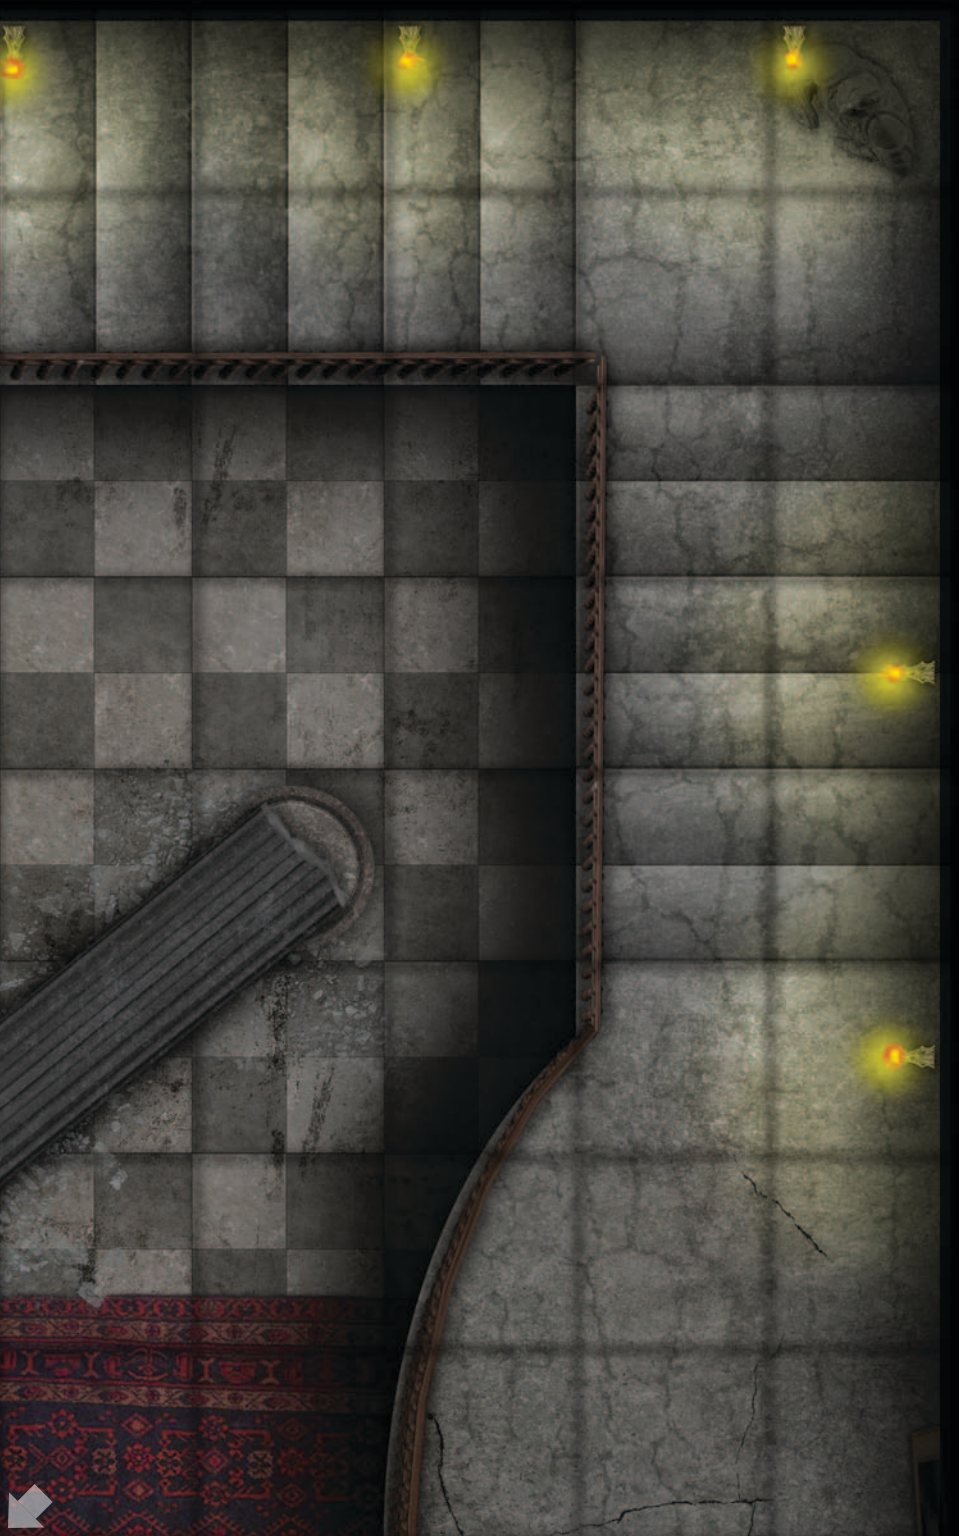

GAMEMASTERY™

MAP PACK: HAUNTED MANSION

CONTAINS 18 FULL-COLOR MAP CARDS

PZ04004

GAME MASTERY™

MAP PACK: HAUNTED MANSION

HAUNT YOUR HEROES!

Why go to the trouble of using miniatures only to push them around an empty table? Paizo's *GameMastery Map Packs* contain full-color gridded maps for use with RPGs and miniatures games. The map cards in this set depict key encounter areas in an evil haunted house, including:

Entry Hall
Attic
Cellar
Portrait Hall
Hedge Maze
Nursery
Sacrificial Chamber
Sitting Room
Haunted Staircase

GameMastery Map Packs provide everything you need to stay a step ahead of your players. Use this product to build haunted mansion encounters that perfectly fit your campaign.

Additional map packs explore other locales of interest to fantasy gamers.

This *Map Pack* contains 18 full-color 8" × 5" map cards suitable for use with *GameMastery Complete Encounters* or any standard gaming miniatures. Cartography by Corey Macourek.