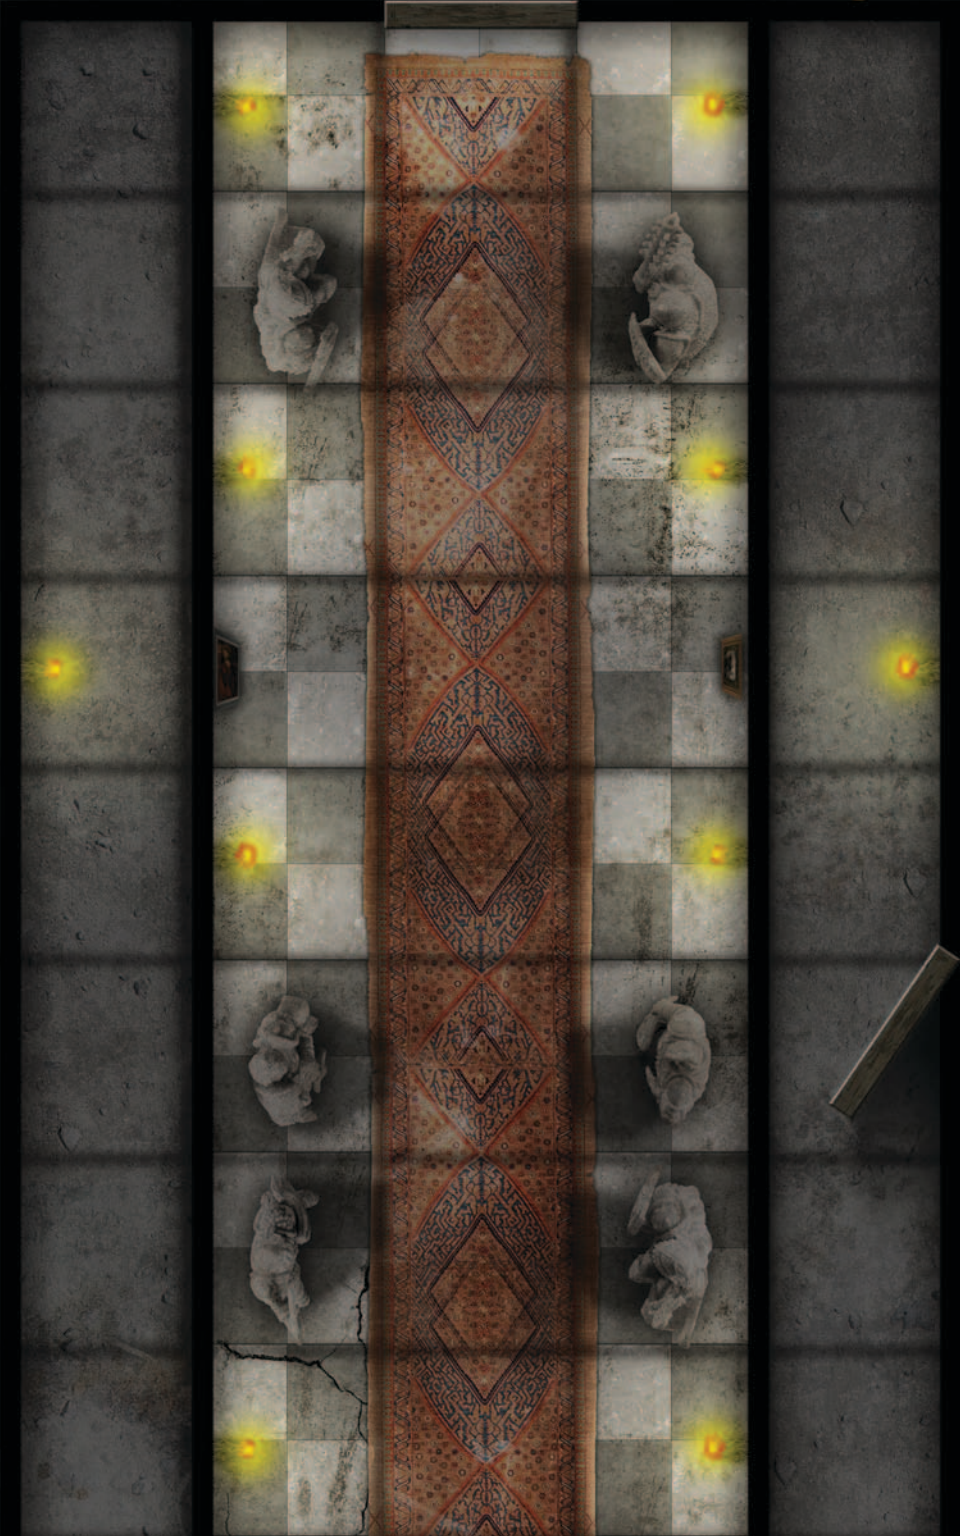

GAMEMASTERY™

MAP PACK: HAUNTED MANSION

CONTAINS 18 FULL-COLOR MAP CARDS

PZ04004

GAME MASTERY™

MAP PACK: HAUNTED MANSION

HAUNT YOUR HEROES!

Why go to the trouble of using miniatures only to push them around an empty table? Paizo's *GameMastery Map Packs* contain full-color gridded maps for use with RPGs and miniatures games. The map cards in this set depict key encounter areas in an evil haunted house, including:

Entry Hall
Attic
Cellar
Portrait Hall
Hedge Maze
Nursery
Sacrificial Chamber
Sitting Room
Haunted Staircase

GameMastery Map Packs provide everything you need to stay a step ahead of your players. Use this product to build haunted mansion encounters that perfectly fit your campaign.

Additional map packs explore other locales of interest to fantasy gamers.

This *Map Pack* contains 18 full-color 8" × 5" map cards suitable for use with *GameMastery Complete Encounters* or any standard gaming miniatures. Cartography by Corey Macourek.