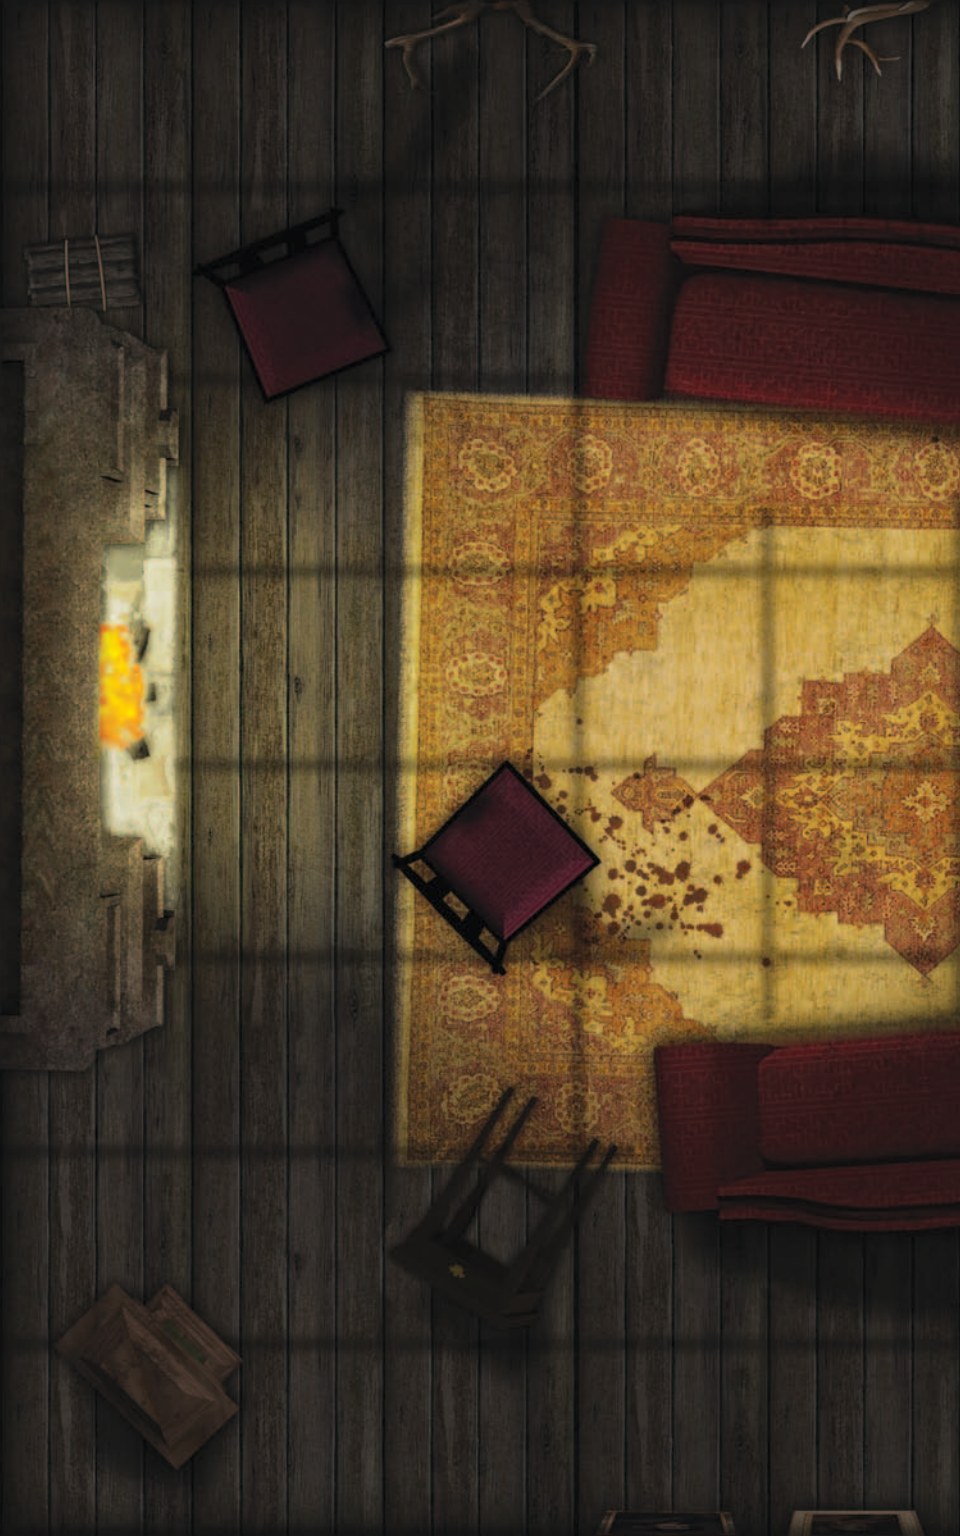

GAMEMASTERY™

MAP PACK: HAUNTED MANSION

CONTAINS 18 FULL-COLOR MAP CARDS

PZ04004

GAME MASTERY™

MAP PACK: HAUNTED MANSION

HAUNT YOUR HEROES!

Why go to the trouble of using miniatures only to push them around an empty table? Paizo's *GameMastery Map Packs* contain full-color gridded maps for use with RPGs and miniatures games. The map cards in this set depict key encounter areas in an evil haunted house, including:

Entry Hall
Attic
Cellar
Portrait Hall
Hedge Maze
Nursery
Sacrificial Chamber
Sitting Room
Haunted Staircase

GameMastery Map Packs provide everything you need to stay a step ahead of your players. Use this product to build haunted mansion encounters that perfectly fit your campaign.

Additional map packs explore other locales of interest to fantasy gamers.

This *Map Pack* contains 18 full-color 8" × 5" map cards suitable for use with *GameMastery Complete Encounters* or any standard gaming miniatures. Cartography by Corey Macourek.