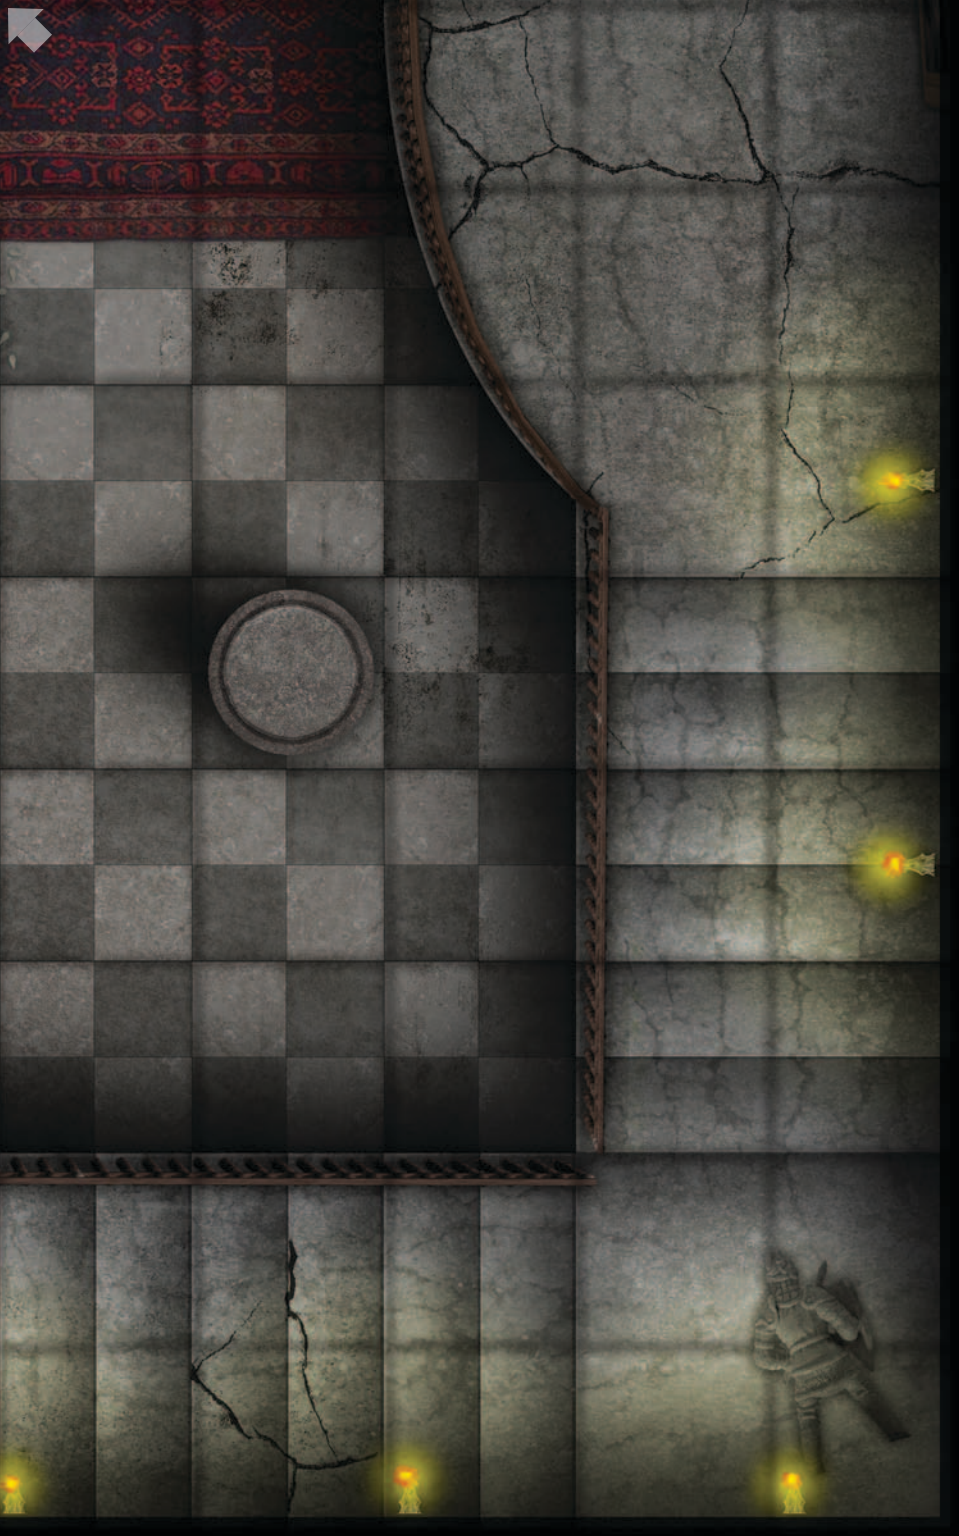

GAMEMASTERY™

MAP PACK: HAUNTED MANSION

CONTAINS 18 FULL-COLOR MAP CARDS

PZ04004

GAME MASTERY™

MAP PACK: HAUNTED MANSION

HAUNT YOUR HEROES!

Why go to the trouble of using miniatures only to push them around an empty table? Paizo's *GameMastery Map Packs* contain full-color gridded maps for use with RPGs and miniatures games. The map cards in this set depict key encounter areas in an evil haunted house, including:

Entry Hall
Attic
Cellar
Portrait Hall
Hedge Maze
Nursery
Sacrificial Chamber
Sitting Room
Haunted Staircase

GameMastery Map Packs provide everything you need to stay a step ahead of your players. Use this product to build haunted mansion encounters that perfectly fit your campaign.

Additional map packs explore other locales of interest to fantasy gamers.

This *Map Pack* contains 18 full-color 8" × 5" map cards suitable for use with *GameMastery Complete Encounters* or any standard gaming miniatures. Cartography by Corey Macourek.