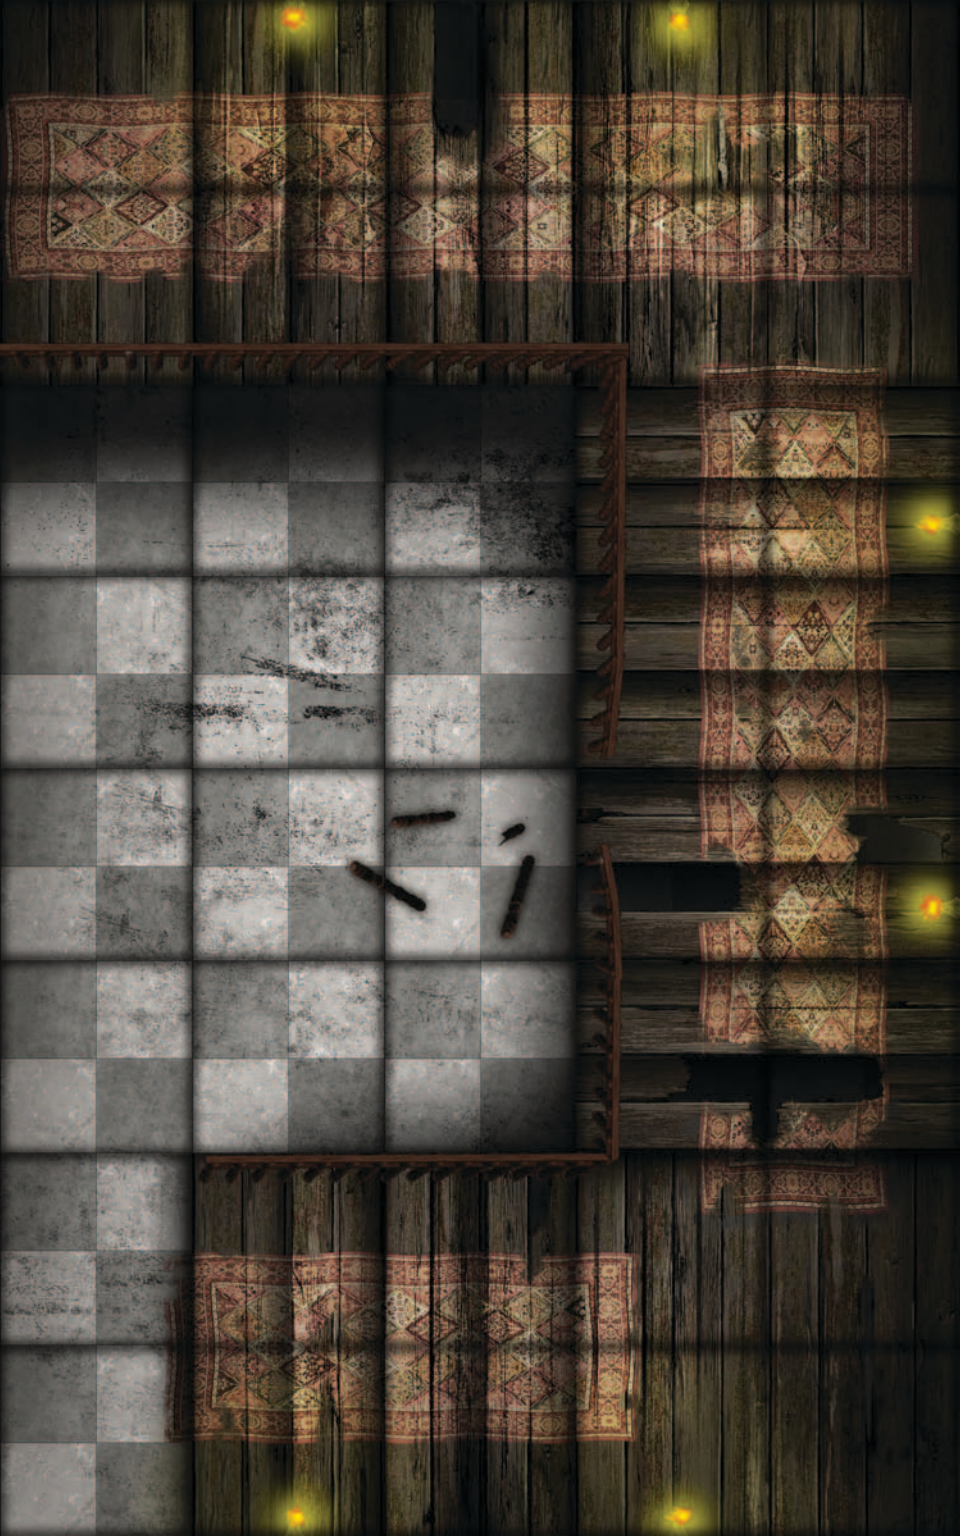

GAMEMASTERY™

MAP PACK: HAUNTED MANSION

CONTAINS 18 FULL-COLOR MAP CARDS

PZ04004

GAME MASTERY™

MAP PACK: HAUNTED MANSION

HAUNT YOUR HEROES!

Why go to the trouble of using miniatures only to push them around an empty table? Paizo's *GameMastery Map Packs* contain full-color gridded maps for use with RPGs and miniatures games. The map cards in this set depict key encounter areas in an evil haunted house, including:

Entry Hall
Attic
Cellar
Portrait Hall
Hedge Maze
Nursery
Sacrificial Chamber
Sitting Room
Haunted Staircase

GameMastery Map Packs provide everything you need to stay a step ahead of your players. Use this product to build haunted mansion encounters that perfectly fit your campaign.

Additional map packs explore other locales of interest to fantasy gamers.

This *Map Pack* contains 18 full-color 8" × 5" map cards suitable for use with *GameMastery Complete Encounters* or any standard gaming miniatures. Cartography by Corey Macourek.