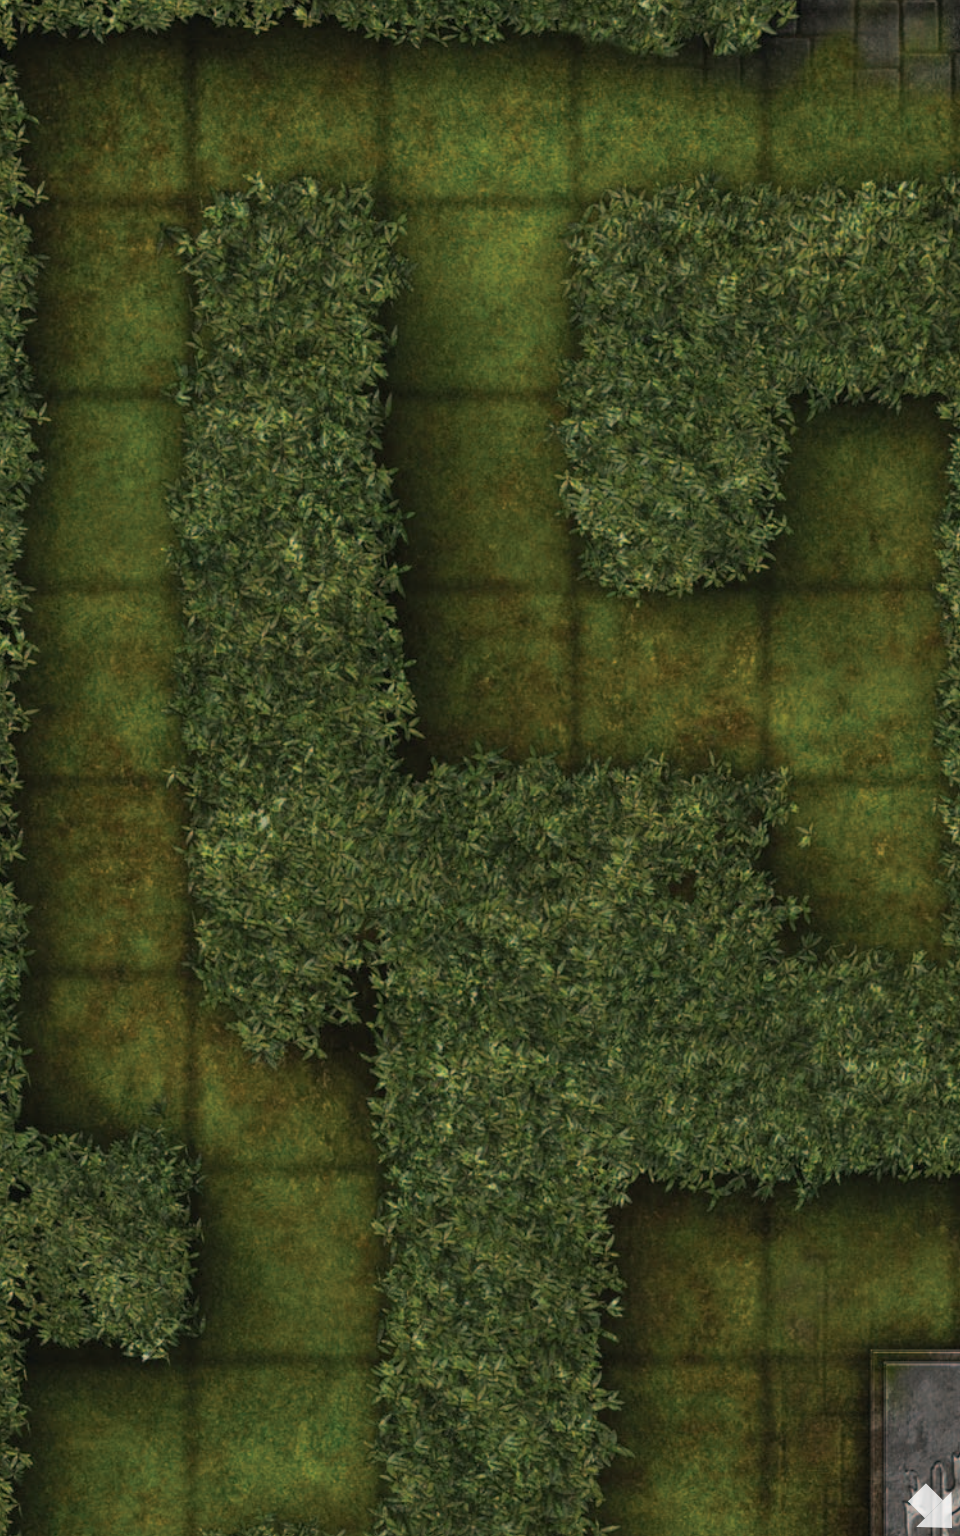

GAMEMASTERY™

MAP PACK: HAUNTED MANSION

CONTAINS 18 FULL-COLOR MAP CARDS

PZ04004

GAME MASTERY™

MAP PACK: HAUNTED MANSION

HAUNT YOUR HEROES!

Why go to the trouble of using miniatures only to push them around an empty table? Paizo's *GameMastery Map Packs* contain full-color gridded maps for use with RPGs and miniatures games. The map cards in this set depict key encounter areas in an evil haunted house, including:

Entry Hall
Attic
Cellar
Portrait Hall
Hedge Maze
Nursery
Sacrificial Chamber
Sitting Room
Haunted Staircase

GameMastery Map Packs provide everything you need to stay a step ahead of your players. Use this product to build haunted mansion encounters that perfectly fit your campaign.

Additional map packs explore other locales of interest to fantasy gamers.

This *Map Pack* contains 18 full-color 8" × 5" map cards suitable for use with *GameMastery Complete Encounters* or any standard gaming miniatures. Cartography by Corey Macourek.