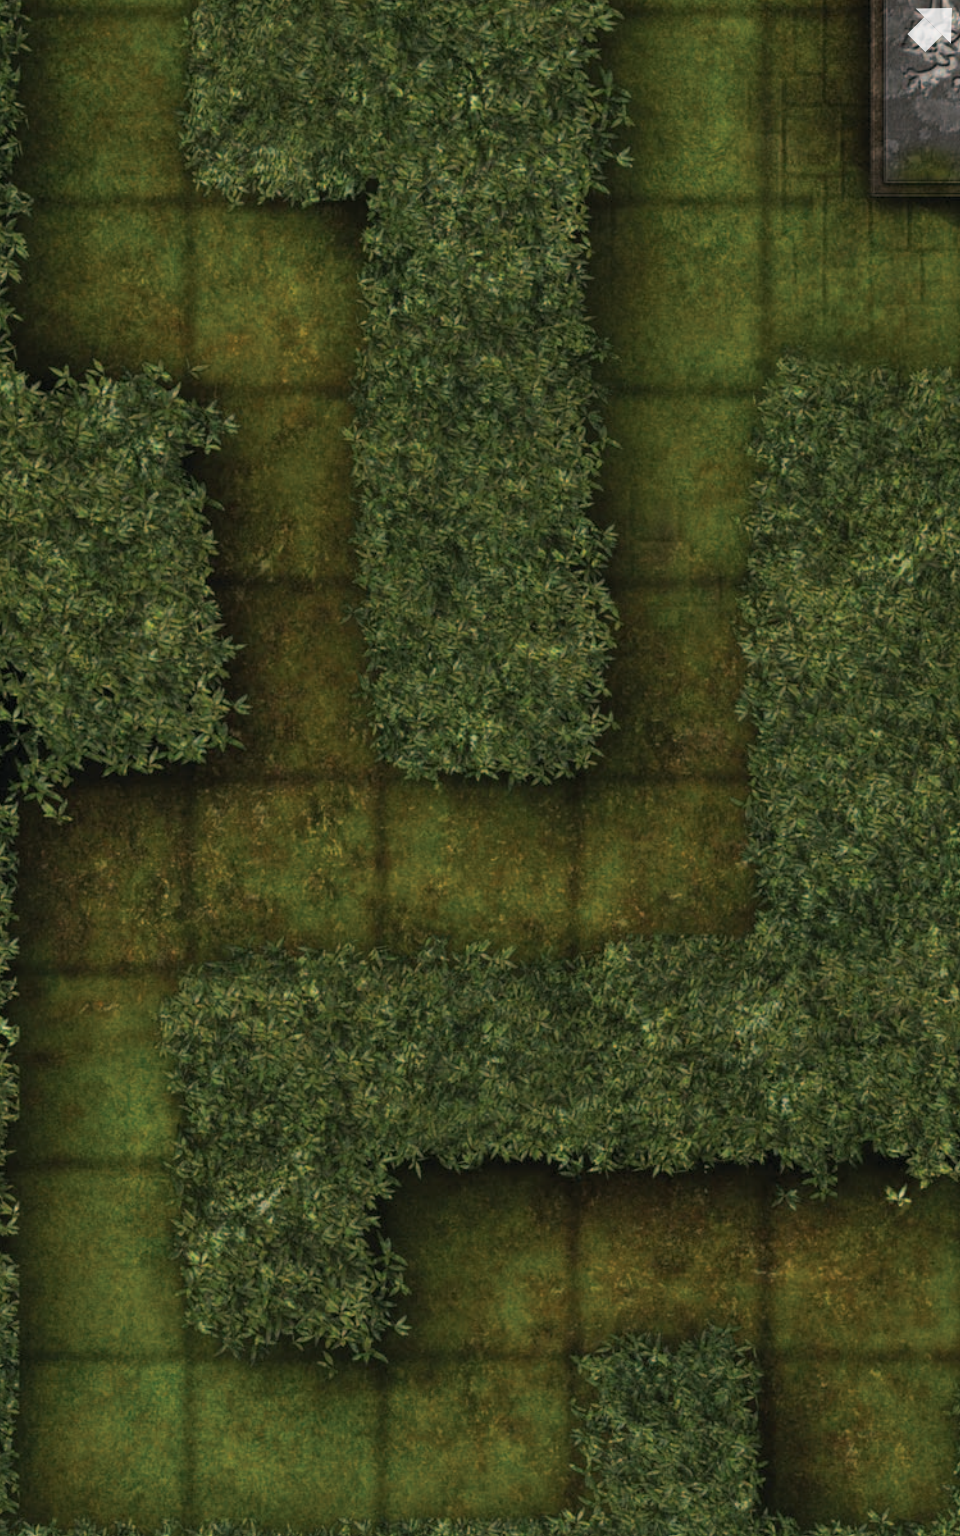

GAMEMASTERY™

MAP PACK: HAUNTED MANSION

CONTAINS 18 FULL-COLOR MAP CARDS

PZ04004

GAME MASTERY™

MAP PACK: HAUNTED MANSION

HAUNT YOUR HEROES!

Why go to the trouble of using miniatures only to push them around an empty table? Paizo's *GameMastery Map Packs* contain full-color gridded maps for use with RPGs and miniatures games. The map cards in this set depict key encounter areas in an evil haunted house, including:

Entry Hall
Attic
Cellar
Portrait Hall
Hedge Maze
Nursery
Sacrificial Chamber
Sitting Room
Haunted Staircase

GameMastery Map Packs provide everything you need to stay a step ahead of your players. Use this product to build haunted mansion encounters that perfectly fit your campaign.

Additional map packs explore other locales of interest to fantasy gamers.

This *Map Pack* contains 18 full-color 8" × 5" map cards suitable for use with *GameMastery Complete Encounters* or any standard gaming miniatures. Cartography by Corey Macourek.