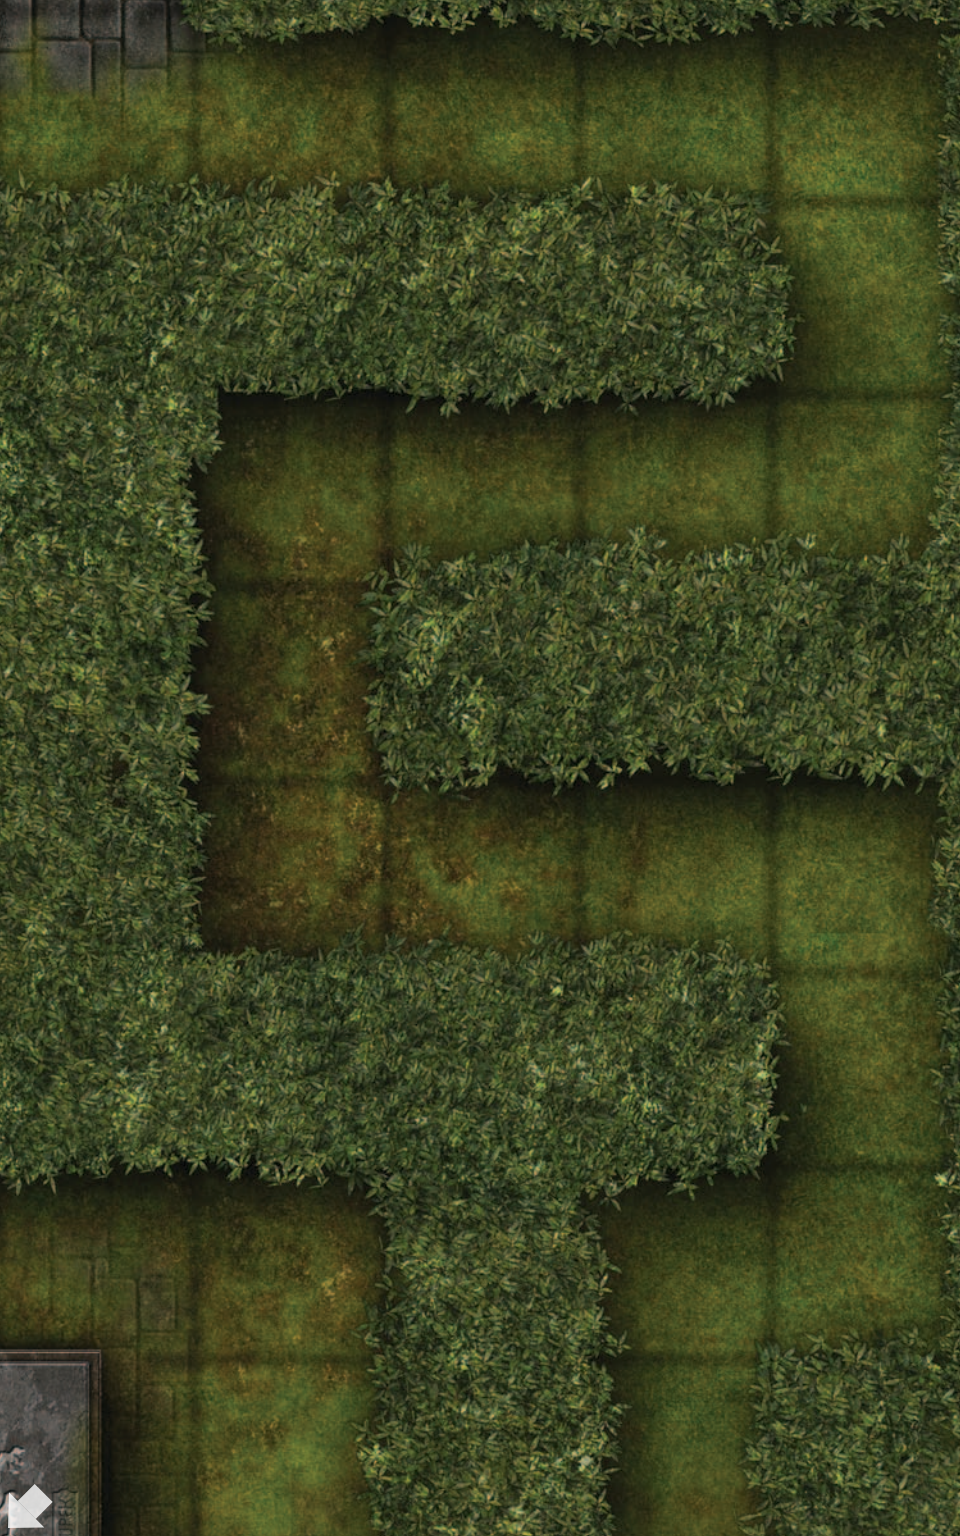

GAMEMASTERY™

MAP PACK: HAUNTED MANSION

CONTAINS 18 FULL-COLOR MAP CARDS

PZ04004

GAME MASTERY™

MAP PACK: HAUNTED MANSION

HAUNT YOUR HEROES!

Why go to the trouble of using miniatures only to push them around an empty table? Paizo's *GameMastery Map Packs* contain full-color gridded maps for use with RPGs and miniatures games. The map cards in this set depict key encounter areas in an evil haunted house, including:

Entry Hall
Attic
Cellar
Portrait Hall
Hedge Maze
Nursery
Sacrificial Chamber
Sitting Room
Haunted Staircase

GameMastery Map Packs provide everything you need to stay a step ahead of your players. Use this product to build haunted mansion encounters that perfectly fit your campaign.

Additional map packs explore other locales of interest to fantasy gamers.

This *Map Pack* contains 18 full-color 8" × 5" map cards suitable for use with *GameMastery Complete Encounters* or any standard gaming miniatures. Cartography by Corey Macourek.