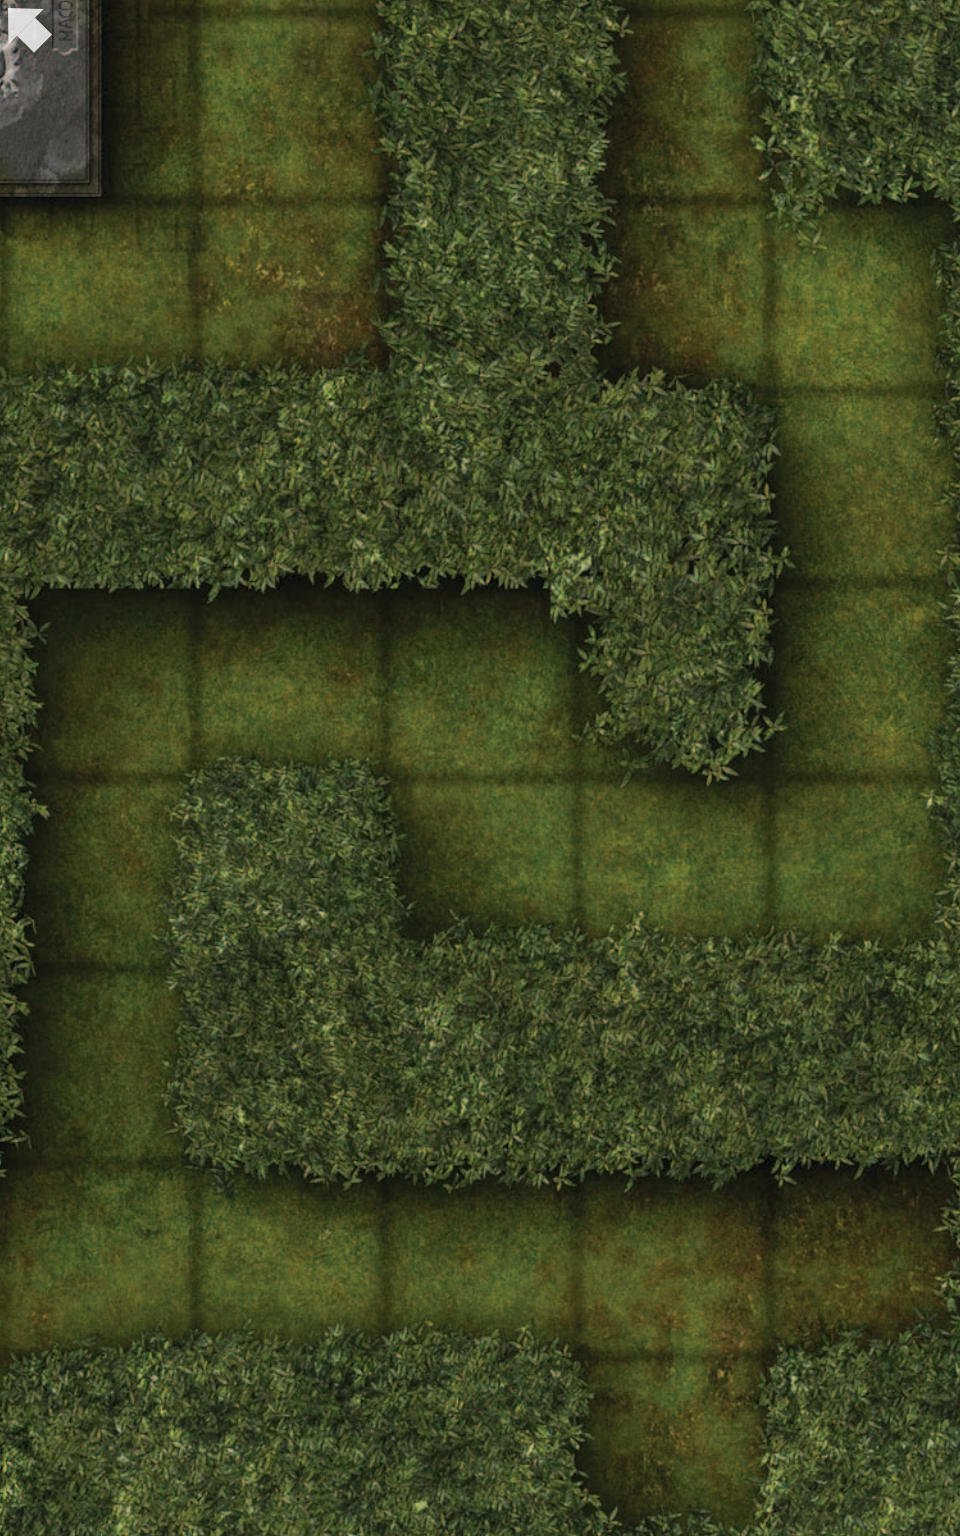

GAMEMASTERY™

MAP PACK: HAUNTED MANSION

CONTAINS 18 FULL-COLOR MAP CARDS

PZ04004

GAME MASTERY™

MAP PACK: HAUNTED MANSION

HAUNT YOUR HEROES!

Why go to the trouble of using miniatures only to push them around an empty table? Paizo's *GameMastery Map Packs* contain full-color gridded maps for use with RPGs and miniatures games. The map cards in this set depict key encounter areas in an evil haunted house, including:

Entry Hall
Attic
Cellar
Portrait Hall
Hedge Maze
Nursery
Sacrificial Chamber
Sitting Room
Haunted Staircase

GameMastery Map Packs provide everything you need to stay a step ahead of your players. Use this product to build haunted mansion encounters that perfectly fit your campaign.

Additional map packs explore other locales of interest to fantasy gamers.

This *Map Pack* contains 18 full-color 8" × 5" map cards suitable for use with *GameMastery Complete Encounters* or any standard gaming miniatures. Cartography by Corey Macourek.