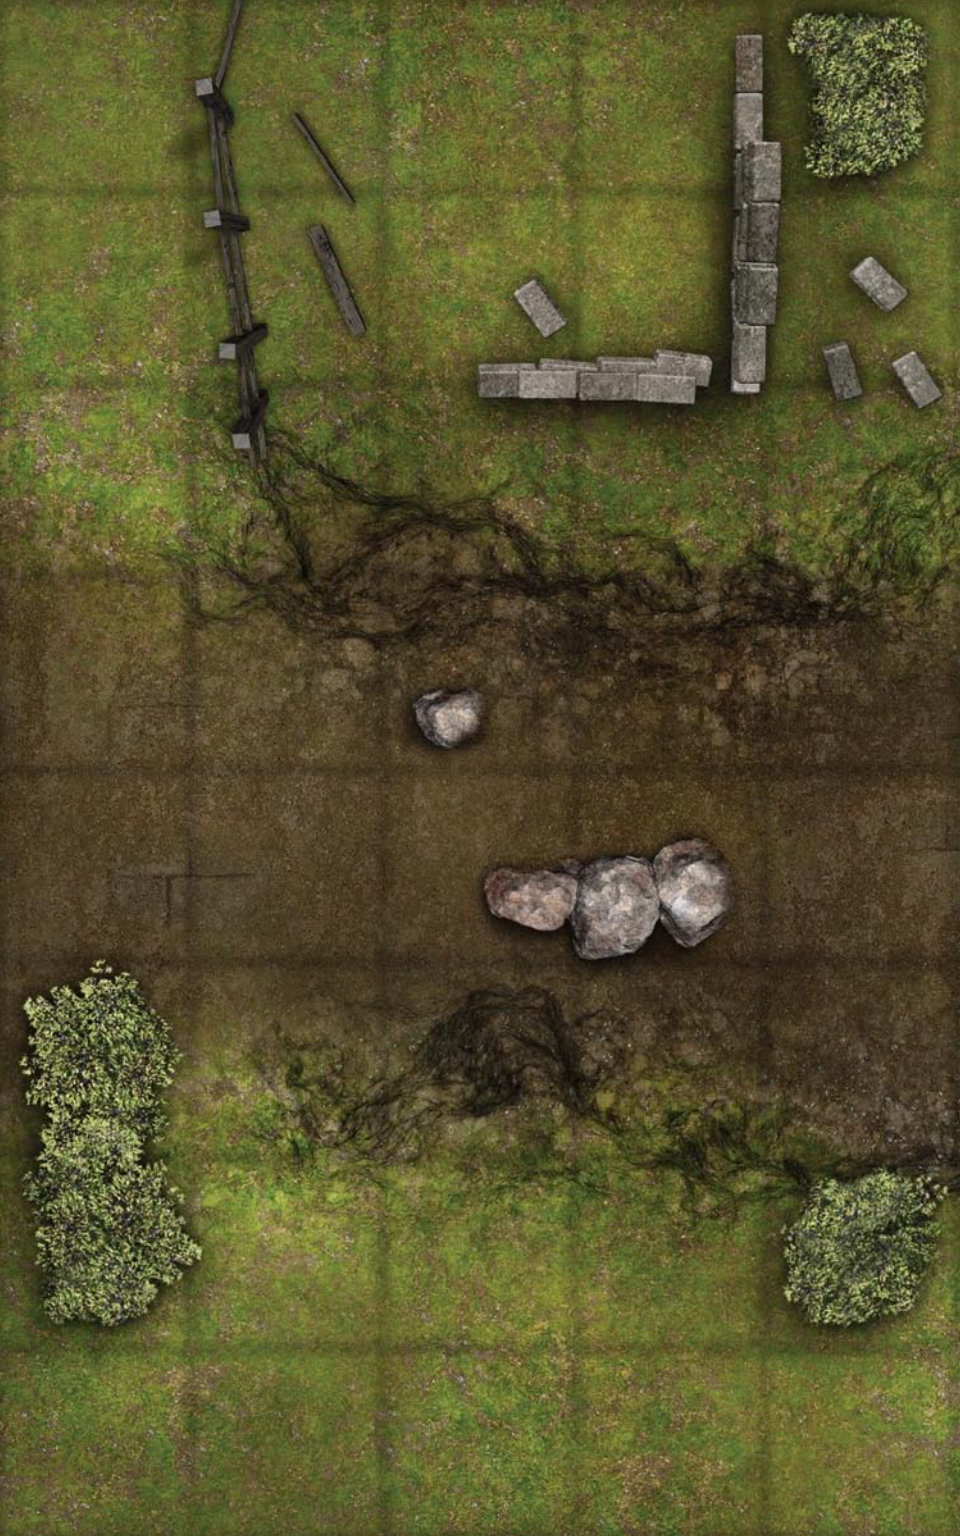

# GAMEMASTERY™

MAP PACK: COUNTRYSIDE

CONTAINS 18 FULL-COLOR MAP CARDS

PZ0400Z

# GAMEMASTERY™

MAP PACK: COUNTRYSIDE

Minatures not included.

## TAKE THE HIGH ROAD TO ADVENTURE!

Why go to the trouble using miniatures only to push them around an empty table? Paizo's *GameMastery Map Packs* contain full-color gridded maps for use with RPGs and miniatures games. The map cards in this set combine to form a completely customizable countryside featuring overland encounter areas common to all fantasy landscapes, including:

This *Map Pack* contains 18 full-color 8" × 5" map cards suitable for use with *GameMastery Complete Encounters* or any standard gaming miniatures. Cartography by Corey Macourek.

VISIT US ONLINE AT [PAIZO.COM](http://PAIZO.COM)