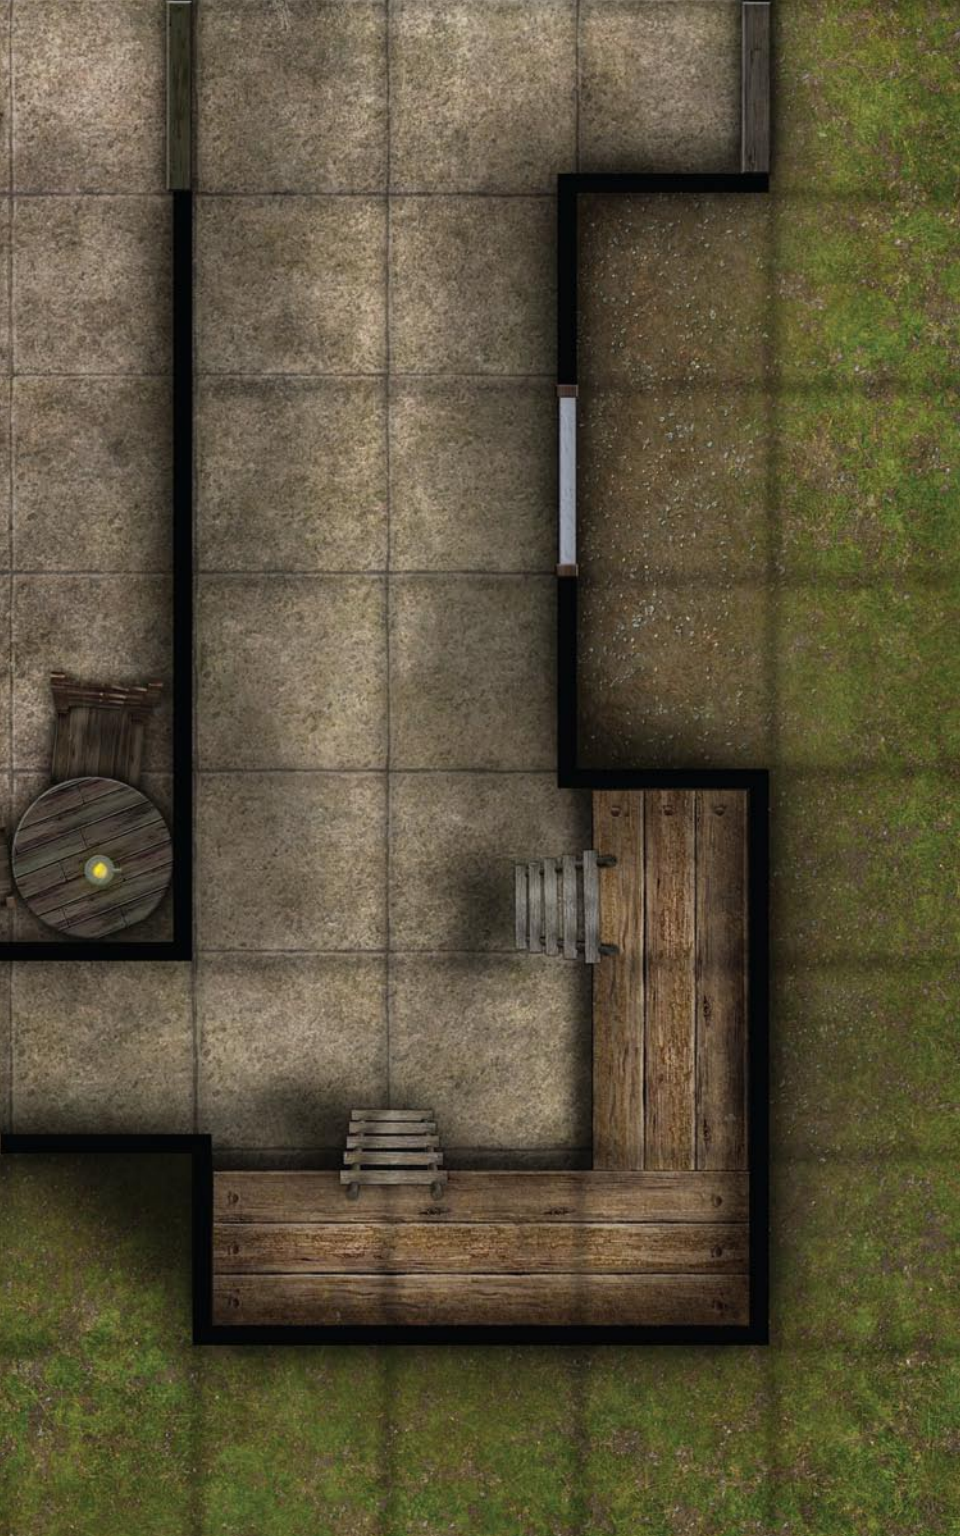

# GAMEMASTERY™

MAP PACK: COUNTRYSIDE

CONTAINS 18 FULL-COLOR MAP CARDS

PZ0400Z

# GAMEMASTERY™

MAP PACK: COUNTRYSIDE

Minatures not included.

## TAKE THE HIGH ROAD TO ADVENTURE!

Why go to the trouble using miniatures only to push them around an empty table? Paizo's *GameMastery Map Packs* contain full-color gridded maps for use with RPGs and miniatures games. The map cards in this set combine to form a completely customizable countryside featuring overland encounter areas common to all fantasy landscapes, including:

This *Map Pack* contains 18 full-color 8" × 5" map cards suitable for use with *GameMastery Complete Encounters* or any standard gaming miniatures. Cartography by Corey Macourek.

VISIT US ONLINE AT [PAIZO.COM](http://PAIZO.COM)