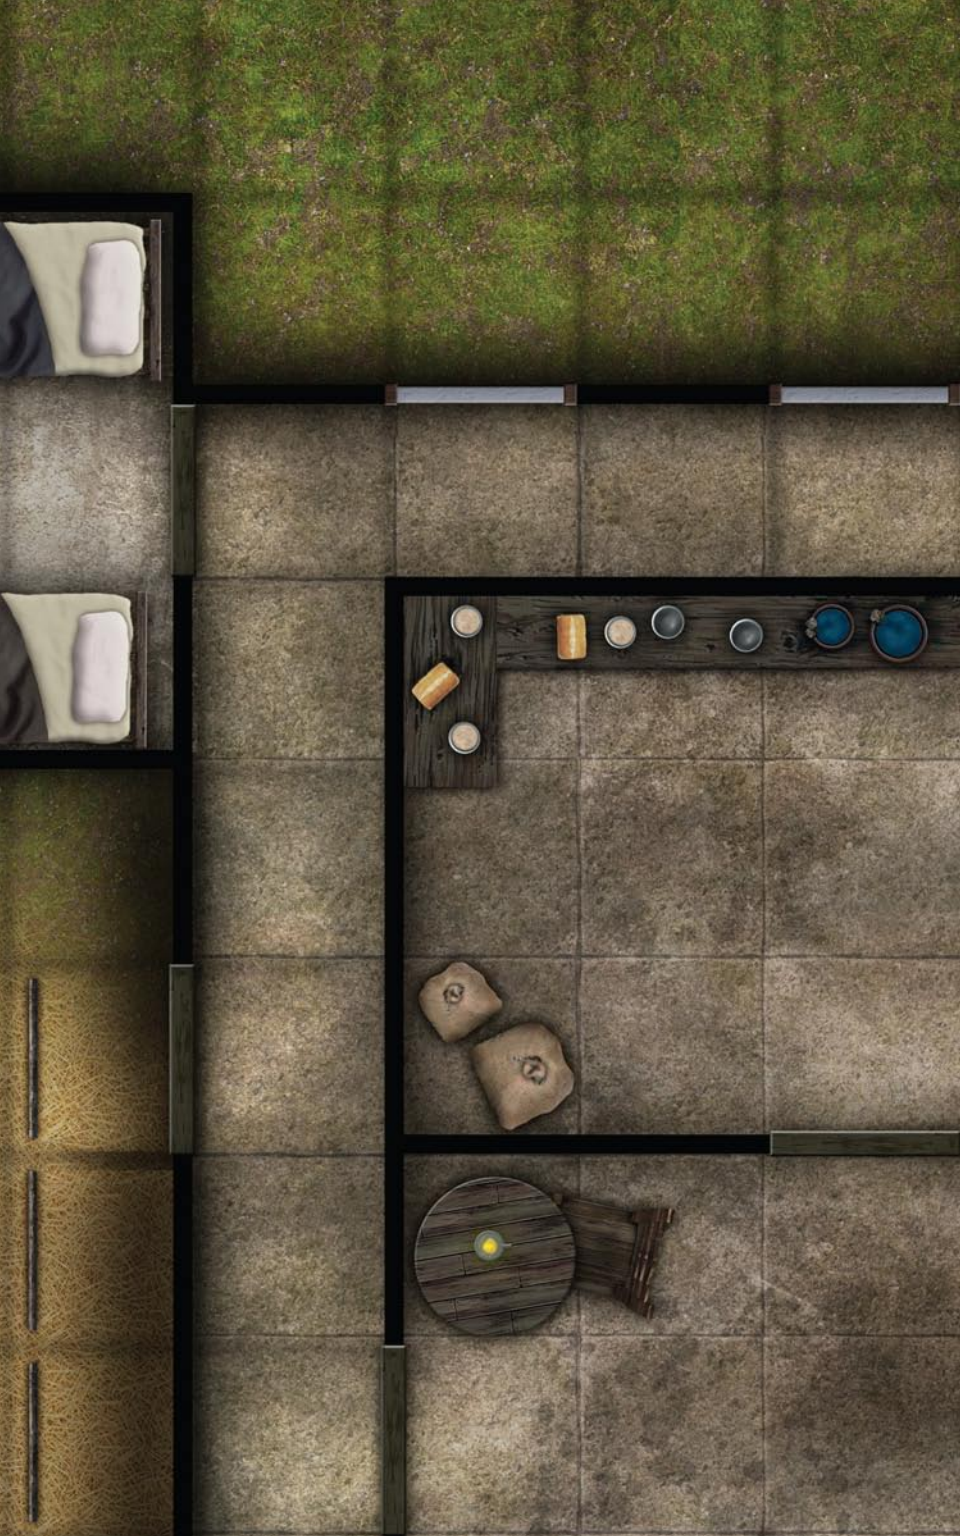

# GAMEMASTERY™

MAP PACK: COUNTRYSIDE

CONTAINS 18 FULL-COLOR MAP CARDS

PZ0400Z

# GAMEMASTERY™

MAP PACK: COUNTRYSIDE

Minatures not included.

## TAKE THE HIGH ROAD TO ADVENTURE!

Why go to the trouble using miniatures only to push them around an empty table? Paizo's *GameMastery Map Packs* contain full-color gridded maps for use with RPGs and miniatures games. The map cards in this set combine to form a completely customizable countryside featuring overland encounter areas common to all fantasy landscapes, including: