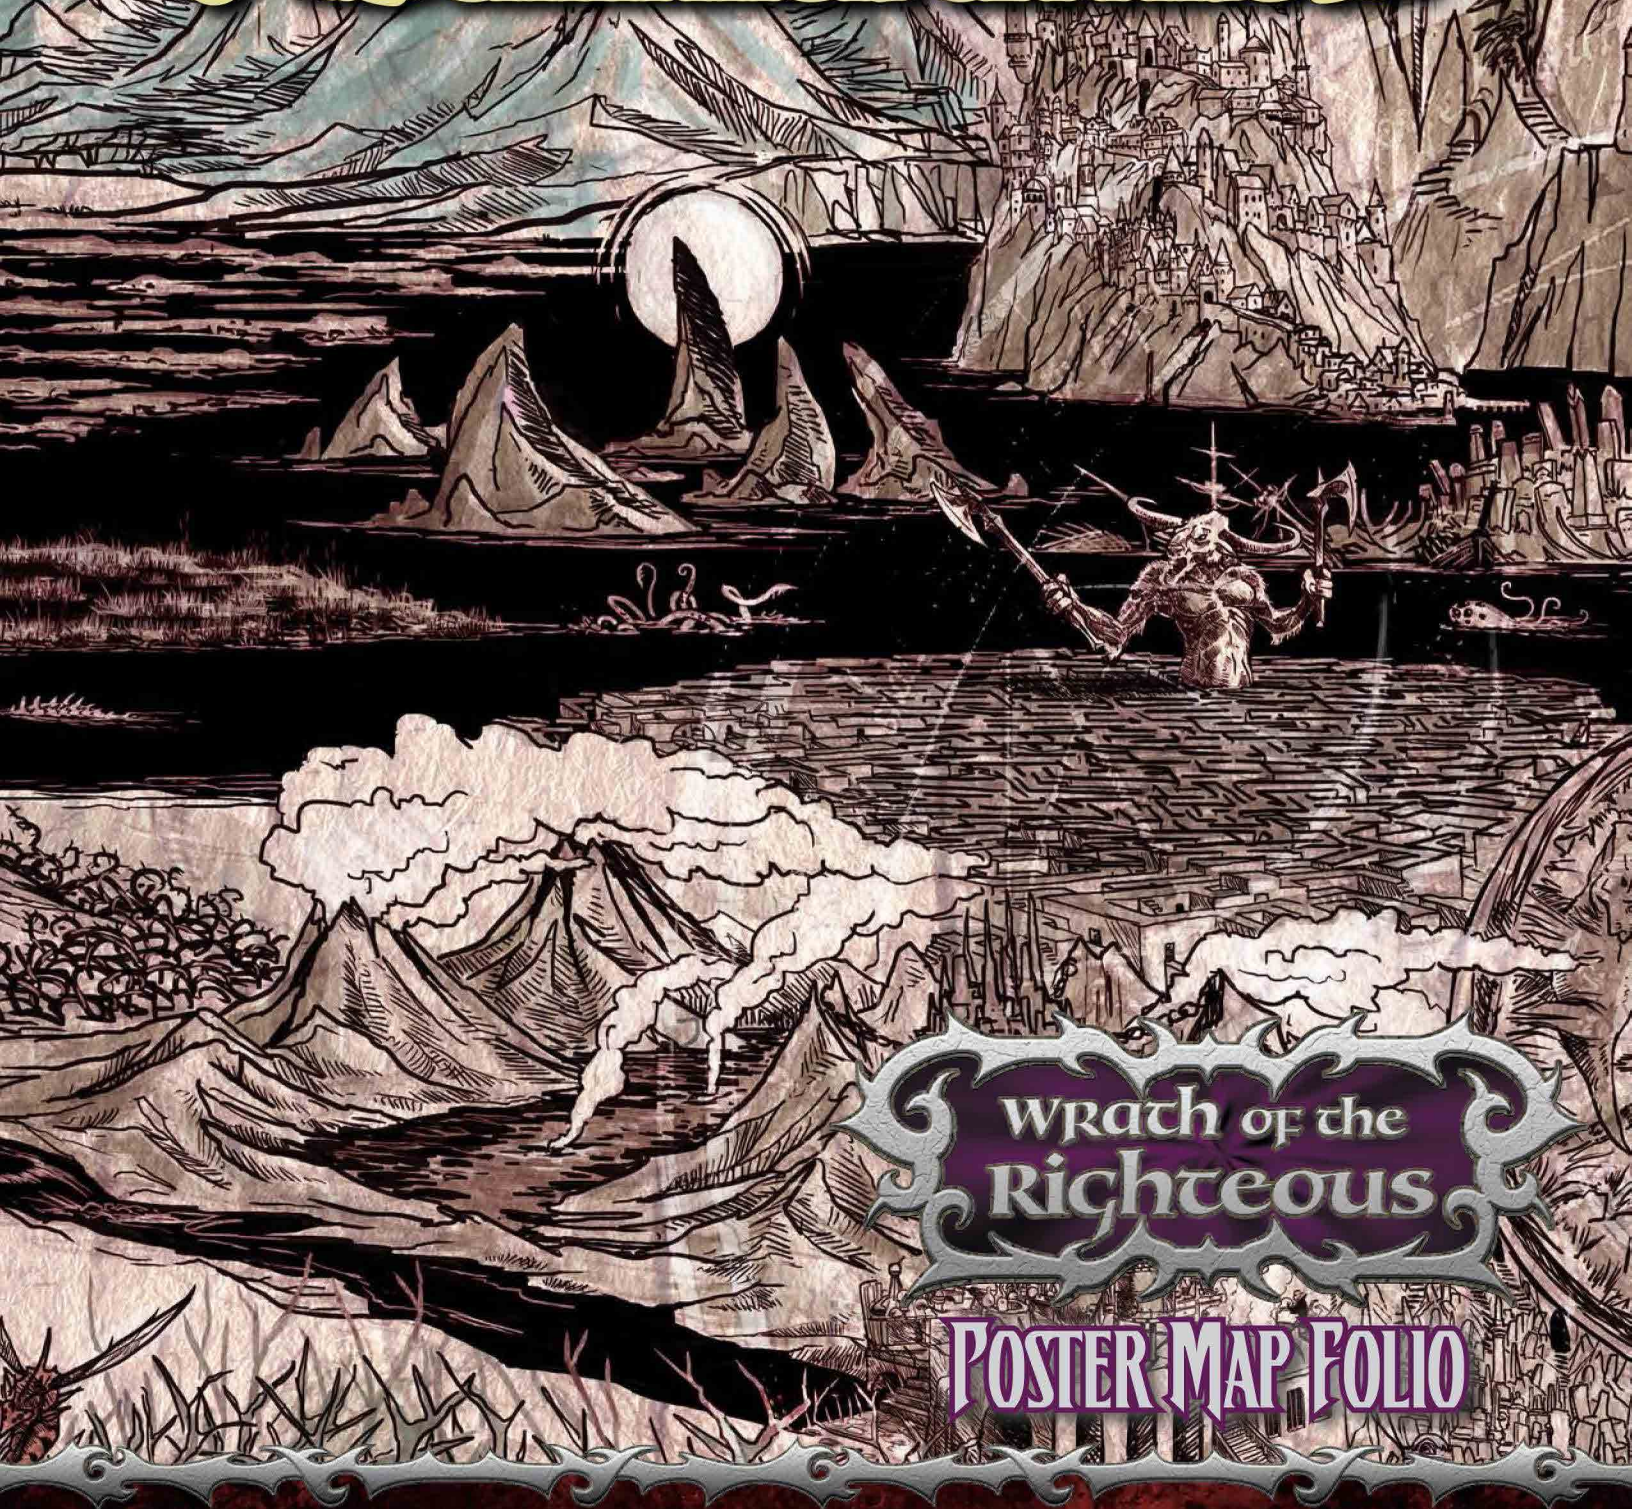

# PATHFINDER<sup>®</sup>

CAMPAIGN SETTING™

WRATH OF THE  
RIGHTEOUS

POSTER MAP FOLIO

# The Abyss

## PLUNGE INTO THE ABYSS

Explore the corrupt terrain of the Worldwound, one of the most terrifying lands in the Pathfinder campaign setting, with the *Wrath of the Righteous Poster Map Folio*. Study the alien home of the demons, make a stand inside a doomed city, or plot your crusade on three massive poster maps designed for use with the *Wrath of the Righteous Adventure Path*.

Huge, lavishly illustrated poster maps depict the crusader city of Kenabres (the setting for the first *Wrath of the Righteous* adventure) and the Abyss-touched territory of the Worldwound. The third map is a giant player-oriented illustration of the Abyss itself, presented as an ink-and-parchment drawing of this otherworldly realm of ultimate evil and its hideous denizens! Whether you're looking for an embattled but defiant city or a mysterious extraplanar realm, these beautiful maps are the perfect resource for the *Wrath of the Righteous Adventure Path* or any fantasy campaign.