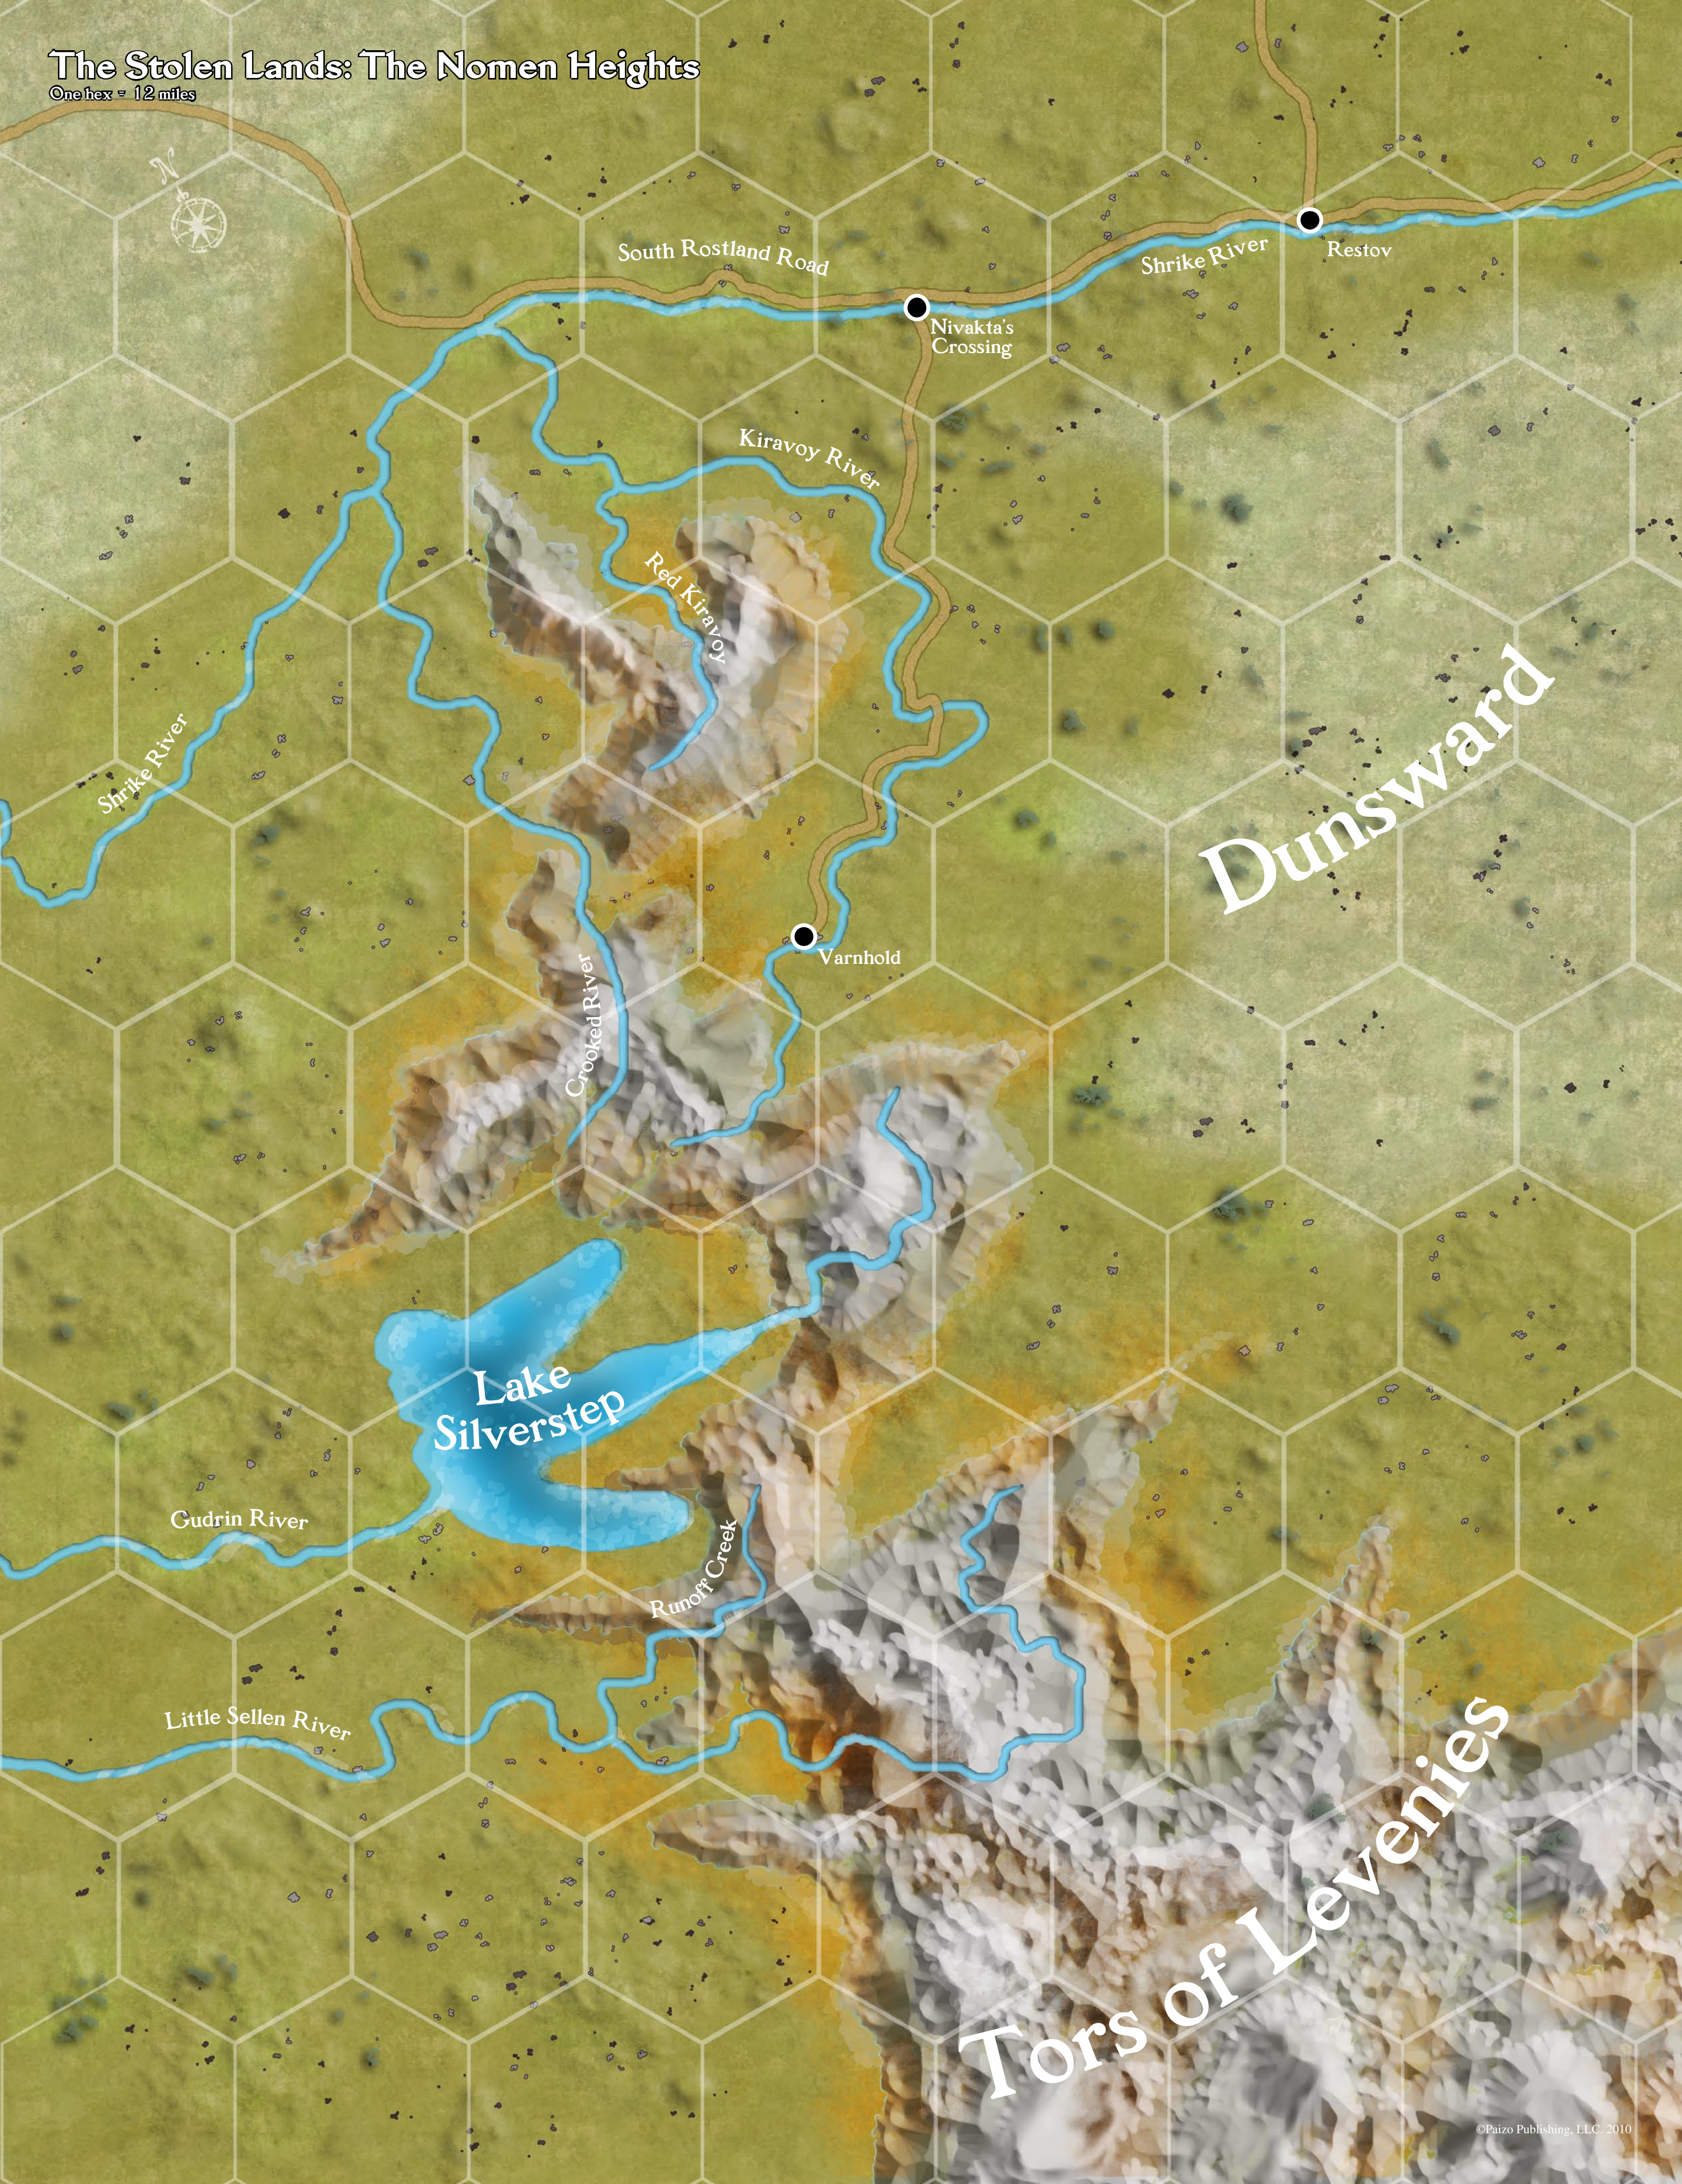

Whisper River

Ptax River

Ptax River

Rushlight River

Rushlight

Littletown

Pitax

The Stolen Lands: The Slough

South Rostland Road

Oleg's Trading Post

Thorn River

Thorn River

Shrike River

Skunk River

Narlmarches

Mirque River

Tuskwater

Gudrin River

Candlemere

Kamelands

Shrike River

Little Sellen River

The Stolen Lands: The Nomen Heights

One hex = 12 miles

Raise and rule an entire kingdom in the Kingmaker Adventure Path. From early explorations and cartographic cataloguing of the region, to forays into the deadliest depths of an ancient wilderness, the *Kingmaker Poster Map Folio* provides the maps for an entire epic campaign. Within this map folio, you'll find six huge, 4-panel poster maps crucial to the Kingmaker Adventure Path—the mysterious village of Varnhold, the oppressed city of Pitax, and four linked maps that present the infamous Stolen Lands in their entirety. Even if you aren't running the Kingmaker Adventure Path, the maps inside can serve any campaign as new wildernesses regions, villages, or cities for any RPG campaign. Your new kingdom waits within!