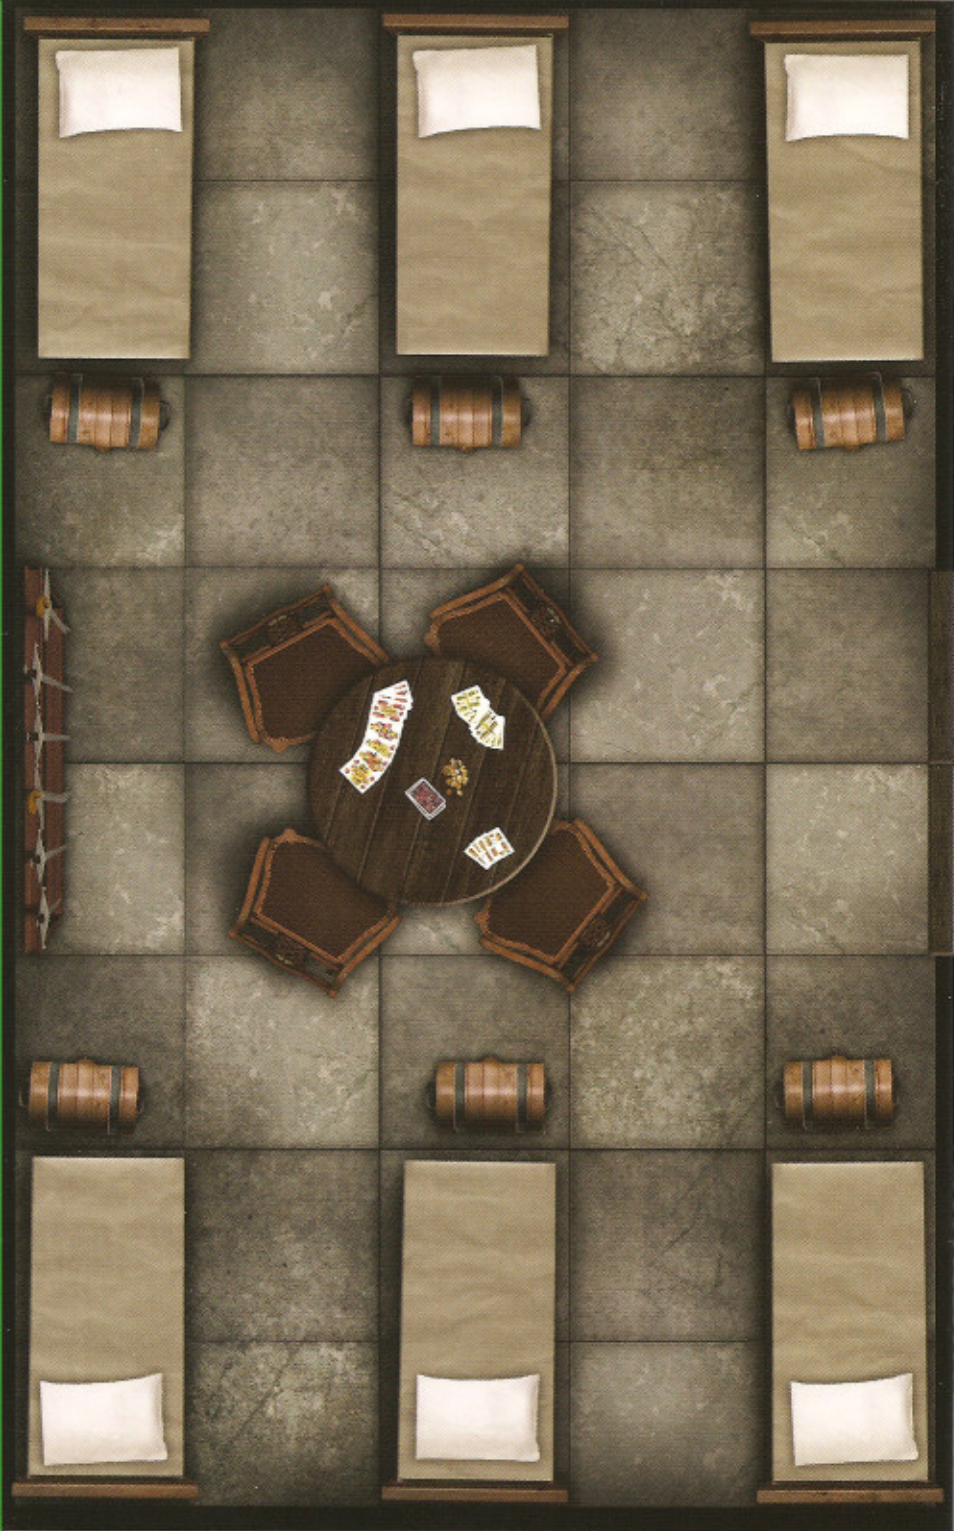

GAMEMASTERY™

MAP PACK: FORTRESS

CONTAINS 18 FULL-COLOR MAP CARDS

PZ04003

GAMEMASTERY!

MAP PACK: FORTRESS

CRASH THE GATES!

Why go to the trouble of using miniatures only to push them around an empty table? Paizo's *GameMastery Map Packs* contain full-color gridded maps for use with RPGs and miniatures games. The map cards in this set depict key encounter areas in a massive fortress, including:

Drawbridge/Moat/Gatehouse
Throne Room/Banquet Hall
Kitchen
Master Bedroom
Treasure Vault
Barracks
Arrow Slit Corridor
Prison

GameMastery Map Packs provide everything you need to stay a step ahead of your players. Use this product to build fortress encounters that perfectly fit your campaign. Additional map packs explore other locales of interest to fantasy gamers.

This *Map Pack* contains 18 full-color 8" x 5" map cards suitable for use with *GameMastery Complete Encounters* or any standard gaming miniatures. Cartography by Corey Macourek.

VISIT US ONLINE AT PAIZO.COM