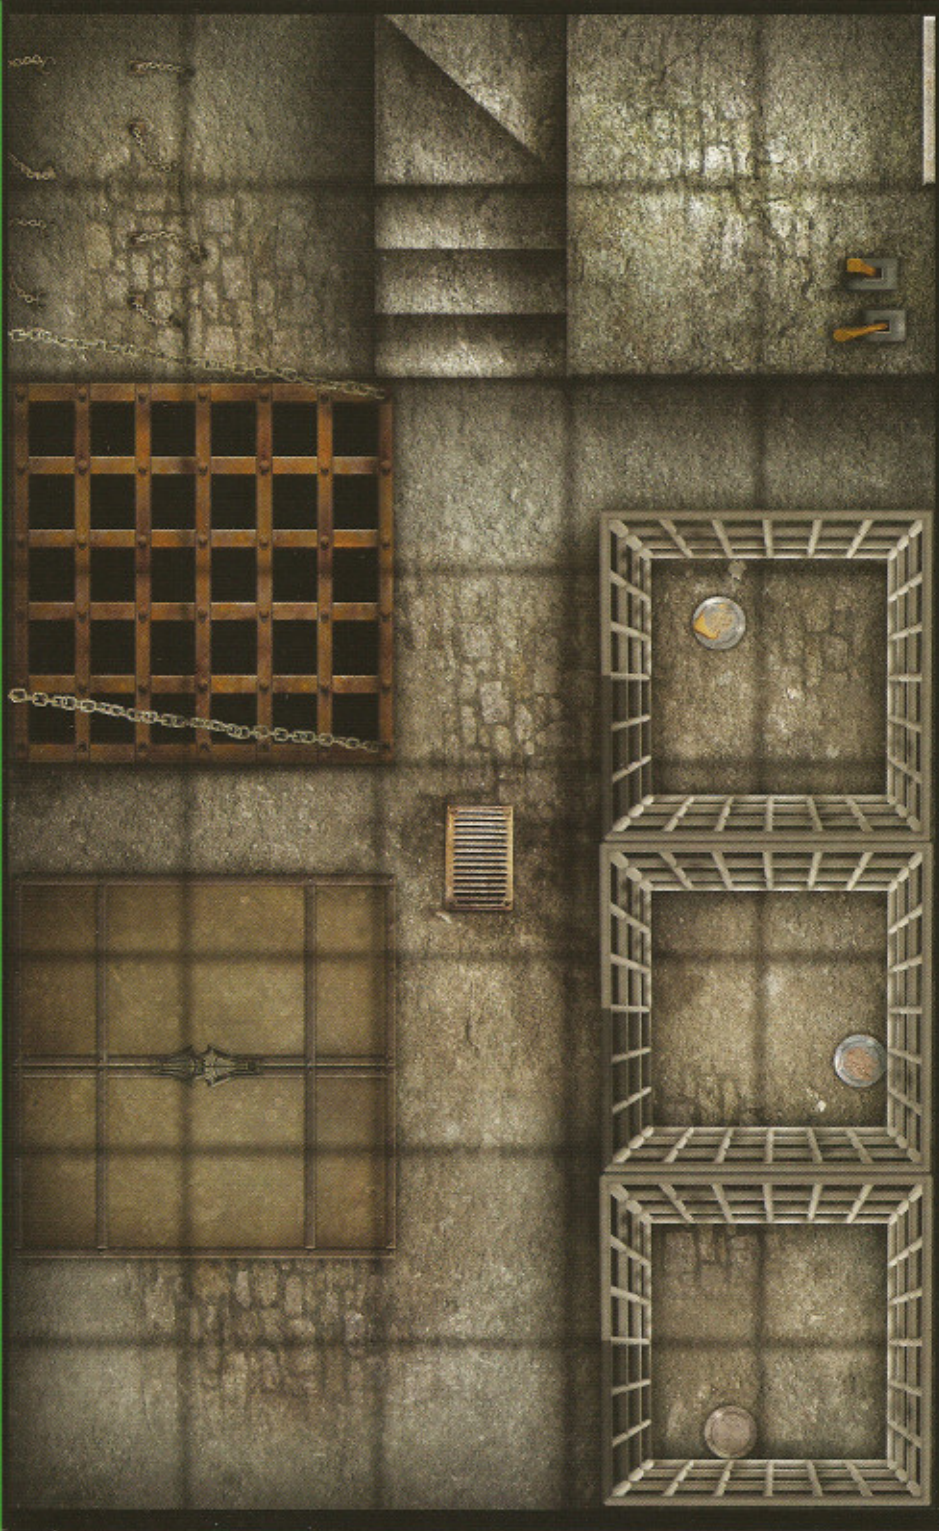

GAMEMASTERY™

MAP PACK: FORTRESS

CONTAINS 18 FULL-COLOR MAP CARDS

PZ04003

GAMEMASTERY!

MAP PACK: FORTRESS

CRASH THE GATES!

Why go to the trouble of using miniatures only to push them around an empty table? Paizo's *GameMastery Map Packs* contain full-color gridded maps for use with RPGs and miniatures games. The map cards in this set depict key encounter areas in a massive fortress, including:

Drawbridge/Moat/Gatehouse
Throne Room/Banquet Hall
Kitchen
Master Bedroom
Treasure Vault
Barracks
Arrow Slit Corridor
Prison

GameMastery Map Packs provide everything you need to stay a step ahead of your players. Use this product to build fortress encounters that perfectly fit your campaign. Additional map packs explore other locales of interest to fantasy gamers.

This *Map Pack* contains 18 full-color 8" x 5" map cards suitable for use with *GameMastery Complete Encounters* or any standard gaming miniatures. Cartography by Corey Macourek.

VISIT US ONLINE AT PAIZO.COM