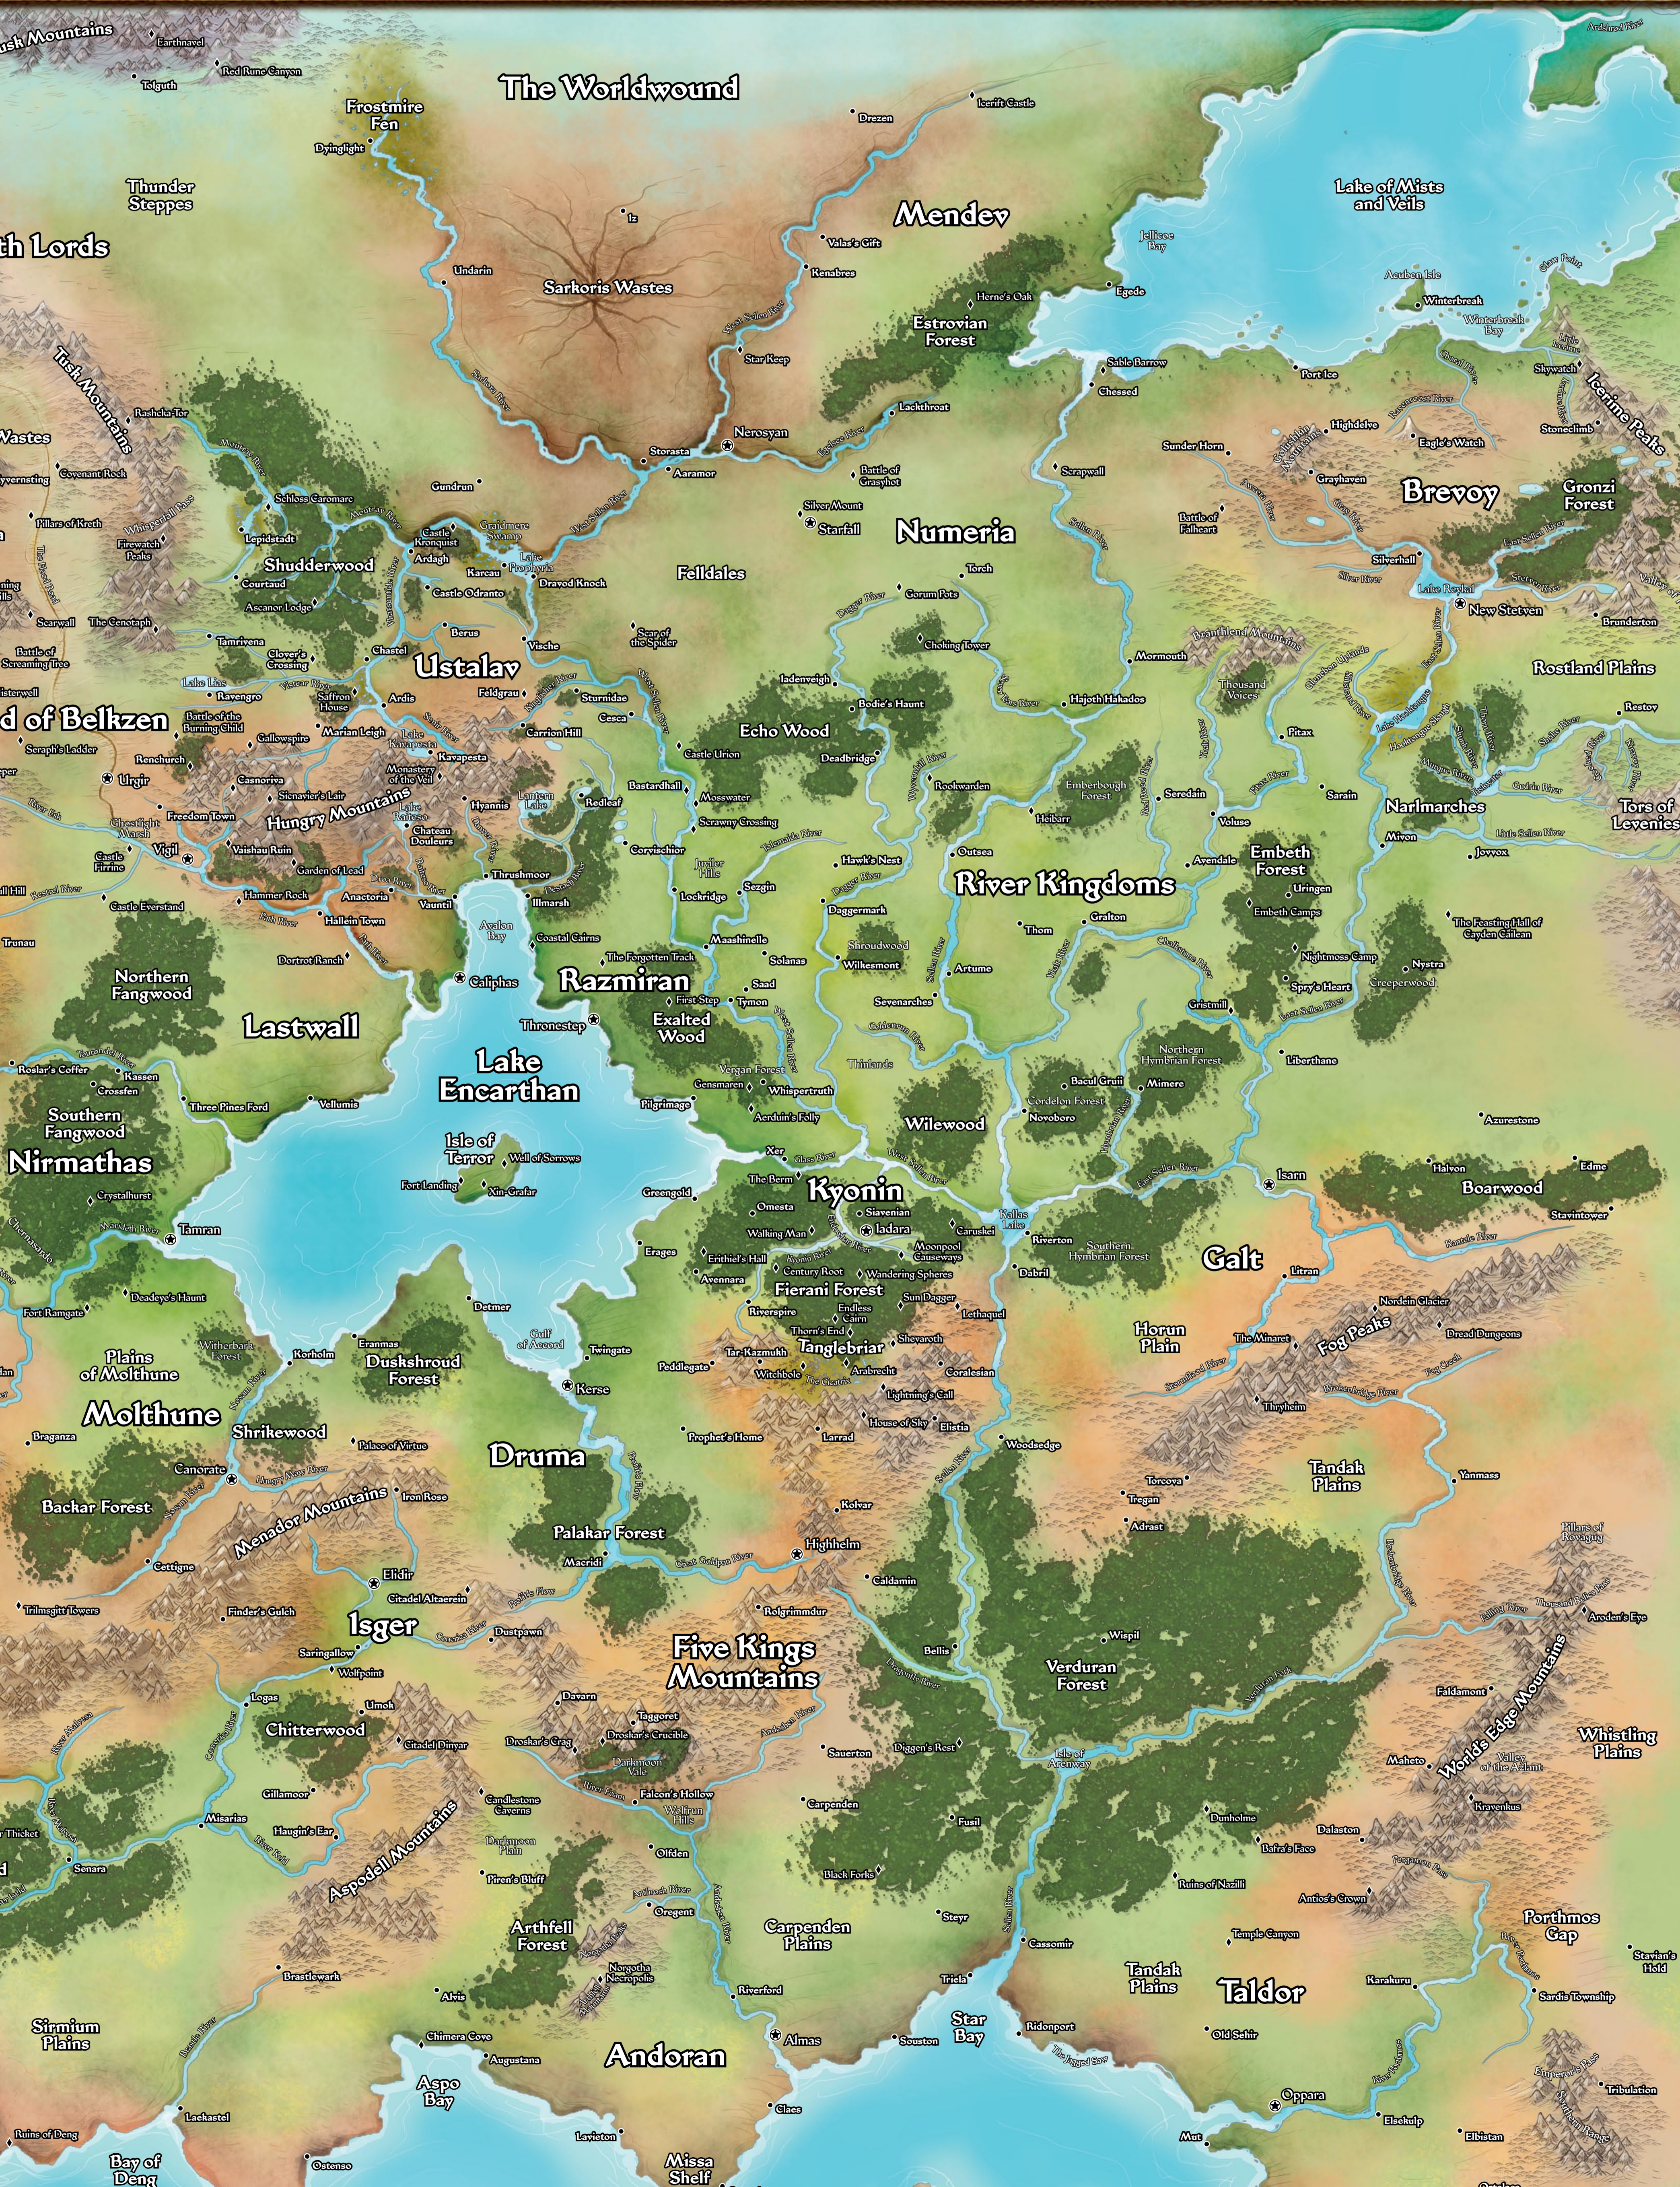

PATHFINDER

CAMPAIGN SETTING™

The logo features the word "PATHFINDER" in a large, stylized, black and gold font with a white outline. Below it, "CAMPAIGN SETTING" is written in a smaller, red and gold font with a white outline. The background of the entire page is a detailed fantasy map of the Inner Sea region, showing various terrain types like forests, mountains, and plains, along with rivers and coastlines. A compass rose is visible on the left side of the map.

INNER SEA POSTER MAP FOLIO

The title "INNER SEA" is in a large, black, stylized font with a white outline. Below it, "POSTER MAP FOLIO" is in a smaller, black, stylized font with a white outline. The background is the same fantasy map as the top section.

Cartography by Rob Lazzaretti

PATHFINDER

CAMPAIGN SETTING

© 2011, Paizo Publishing, LLC

Inner Sea Region

Arcadian Ocean

Mediogakti Island

Eye of Abendego