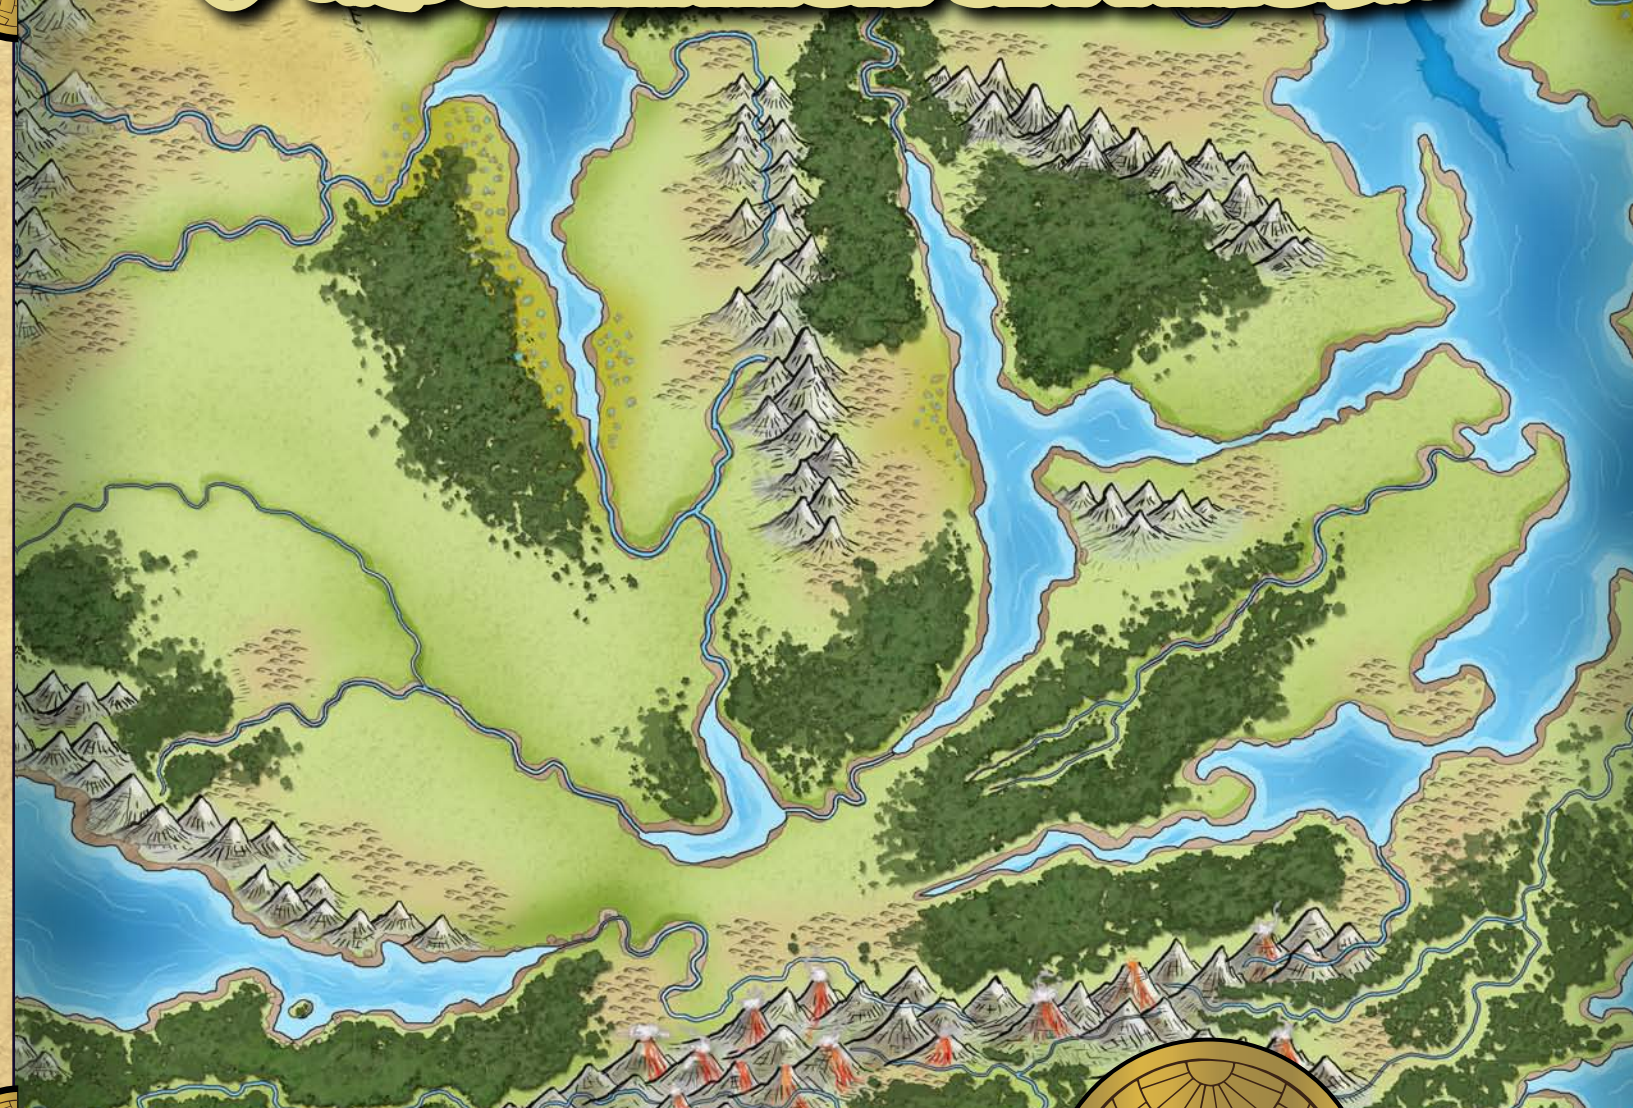

PATHFINDER

CAMPAIGN SETTING™

THE FAR SIDE OF THE WORLD

Journey from the familiar to the foreign and help place a friend on the throne of an empire in the Jade Regent Adventure Path. Along the way, you'll cross treacherous ice fields inhabited by arctic terrors, match wits and blades with the evil oni, and rally powerful factions to your banner in order to return a nation to its rightful ruler. Within this map folio, you'll find three huge 8-panel maps: one of the frozen reaches of the Crown of the World, one of Minkai's capital city of Kasai, and one of the entire continent of Tian Xia, home of the Dragon Empires and site of the final chapters in the Jade Regent Adventure Path. Even if you aren't running the Jade Regent Adventure Path, the maps inside can serve as the surroundings for all sorts of arctic adventures or urban mysteries, or an entire campaign setting for you to detail on your own! The spirit of exploration calls you—are you brave enough to answer?

Cartography by Rob Lazzaretti

TIAN XIA

500 Miles 1,000

THE CROWN OF THE WORLD

TIAN XIA

TIAN XIA

SONGIL SEA

GULF OF KHORKII

URJUK

AVISTAN

Cape Almhult

Rimechirst Mountains

Rimechirst Mountains

Mantarin

STEAMING SEA

AVISTAN

AVISTAN

SHINING SEA

KASAI

Map Not to Scale