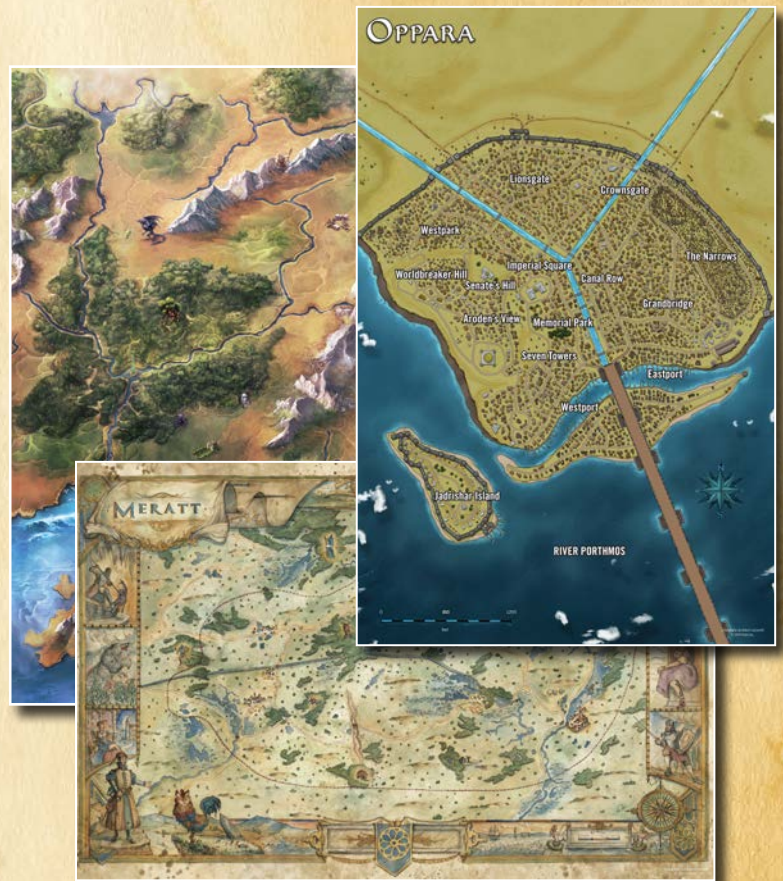

RIVER PORTHMOS

TALDOR

## EXPLORE THE EMPIRE!

**E**xplore the glorious lands of Taldor, the First Empire, in the *War for the Crown Poster Map Folio*. Pore over masterful cartography and plan exciting adventures with these three massive poster maps designed for use with the War for the Crown Adventure Path!

These huge, lavishly illustrated poster maps depict major locations found in the War for the Crown Adventure Path. The first stunning map details the capital city of Oppara, where the adventure begins and ends. The second map provides an overland look at Taldor's County of Meratt, and the third is a beautifully illustrated map of the nation of Taldor as a whole.

Whether you're looking for a walled city, a stretch of forest and plains, or an entire nation, these beautiful maps are the perfect resource for the War for the Crown Adventure Path or any fantasy campaign.