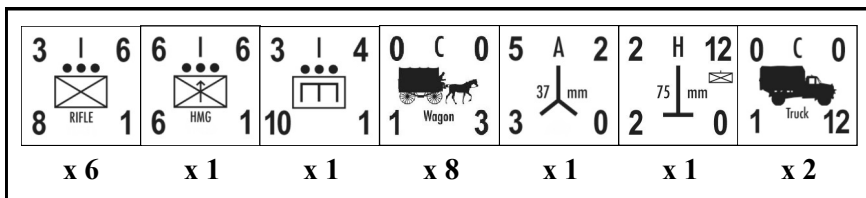

Bicycle Battalion