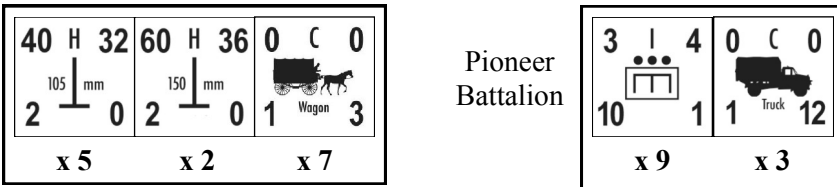

Artillery Regiment