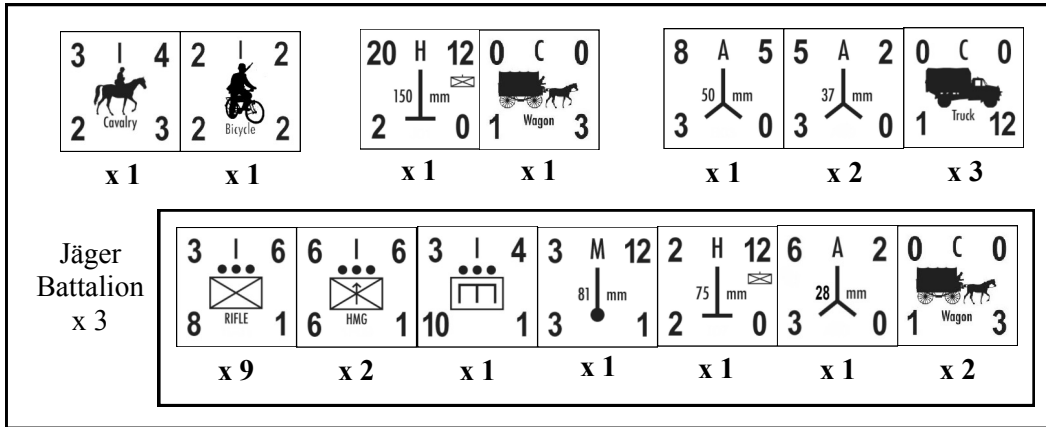

German Jäger Division

1942

Jäger Regiment

Jäger Regiment

Artillery Regiment

PzJgr Battalion

Bicycle Battalion

Infantry units are actually on bicycles

The Germans also used Light infantry divisions (not to be confused with the Light motorized divisions of the early war period) which in 1942 were renamed Jäger divisions. These divisions were about two thirds the size of a regular infantry division. They were used for fighting in hilly or rough areas (sometimes urban areas) in a similar fashion to mountain divisions, but without all the specialized training of mountain troops. There were six such divisions in Russia in 1942 and they are detailed below: