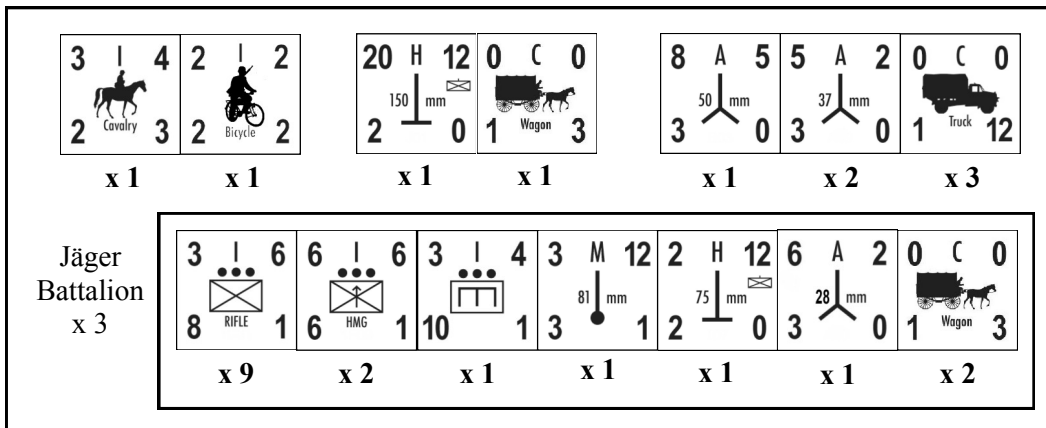

Jäger Regiment