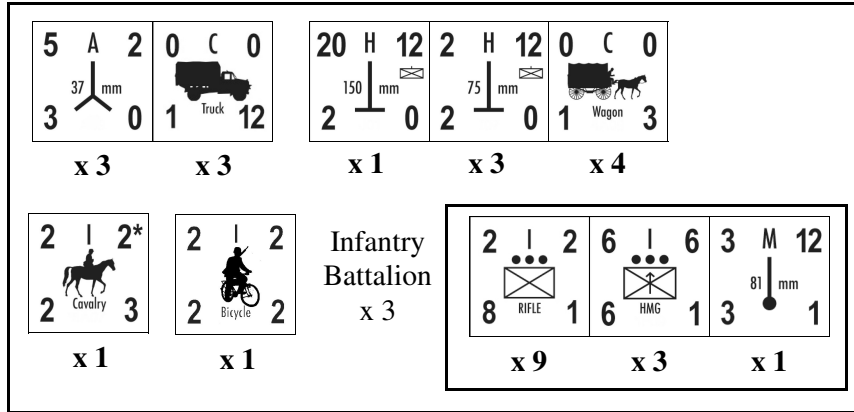

Infantry Regiment
x 3

SS Polizei Artillery Regiment

SS Polizei Anti-tank Battalion

SS Polizei Engineer Battalion

SS Polizei Recon Battalion

On June 22, 1941, the SS Polizei Division was in reserve under Army Group North near Nevel. In August the division was part of LVI Corps in 4th Panzergruppe in Army Group North and operated in the area of Luga. In September the division was part of L Corps in 4th Panzergruppe in Army Group North and operated in the area of Leningrad. In October, the division was part of L Corps in 18th Army in Army Group North and operated in the area of Leningrad until the end of the year.