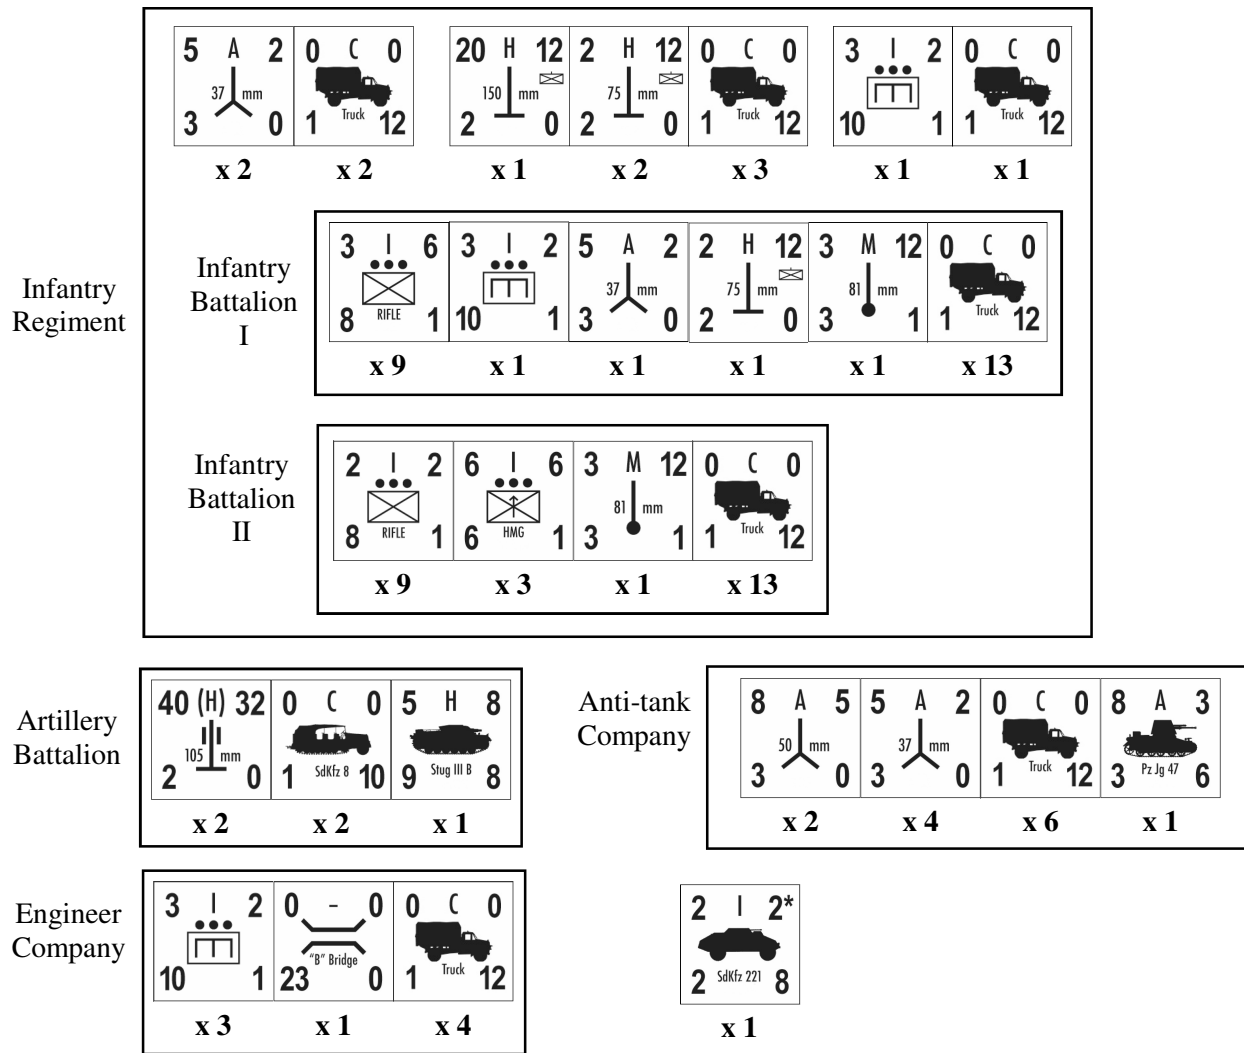

Lehr Brigade 900 (motorized)

September 22, 1941

Formed in June of 1941, participated in the Russian Campaign until disbanded in April of 1942

Notes: Infantry Battalion I has the later war infantry platoons with the 3 I 6 attack. This is not a typo, these platoons were organized in the late war fashion with extra light and heavy machine guns mixed into the rifle platoons. The Panzer Lehr units were demonstration units and were sometimes used for experimental formations such as this. Consider this a peek into the future 1943 reorganization.