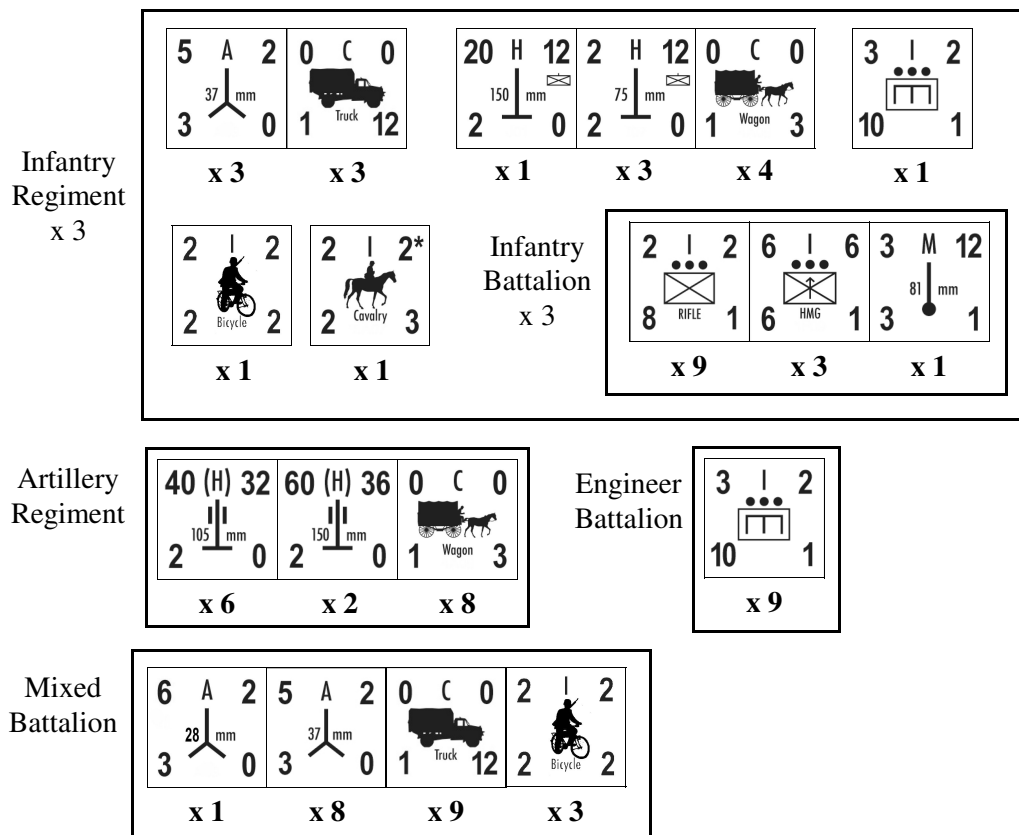

# Infantry Division 8th Wave

September 22, 1941

8th Wave Infantry Divisions with regiment numbers and position in order of battle for June, 1941

	Regiments	Corps	Army Group
 290th Division	501 502 503	I 18th Army	North
 291st Division	504 505 506	XXVI 18th Army	North
 292nd Division	507 508 509	IX 4th Army	Center
 293rd Division	510 511 512	XIII 4th Army	Center
 294th Division	513 514 515	Reserve OKH	South
 295th Division	516 517 518	IV 17th Army	South
 296th Division	519 520 521	IV 17th Army	South
 297th Division	522 523 524	LV 6th Army	South
 298th Division	525 526 527	XVII 6th Army	South
 299th Division	528 529 530	XXIX 6th Army	South

Mixed Battalion has no bicycles  
Add Recon Battalion with 9 Bicycles

arrived in July  
Mixed Batt. has no 28AT and six 37AT

Mixed Battalion has no bicycles  
Add Recon Batt. with 3 Bicycles, one 75 Infantry Gun , one 37AT, and two trucks