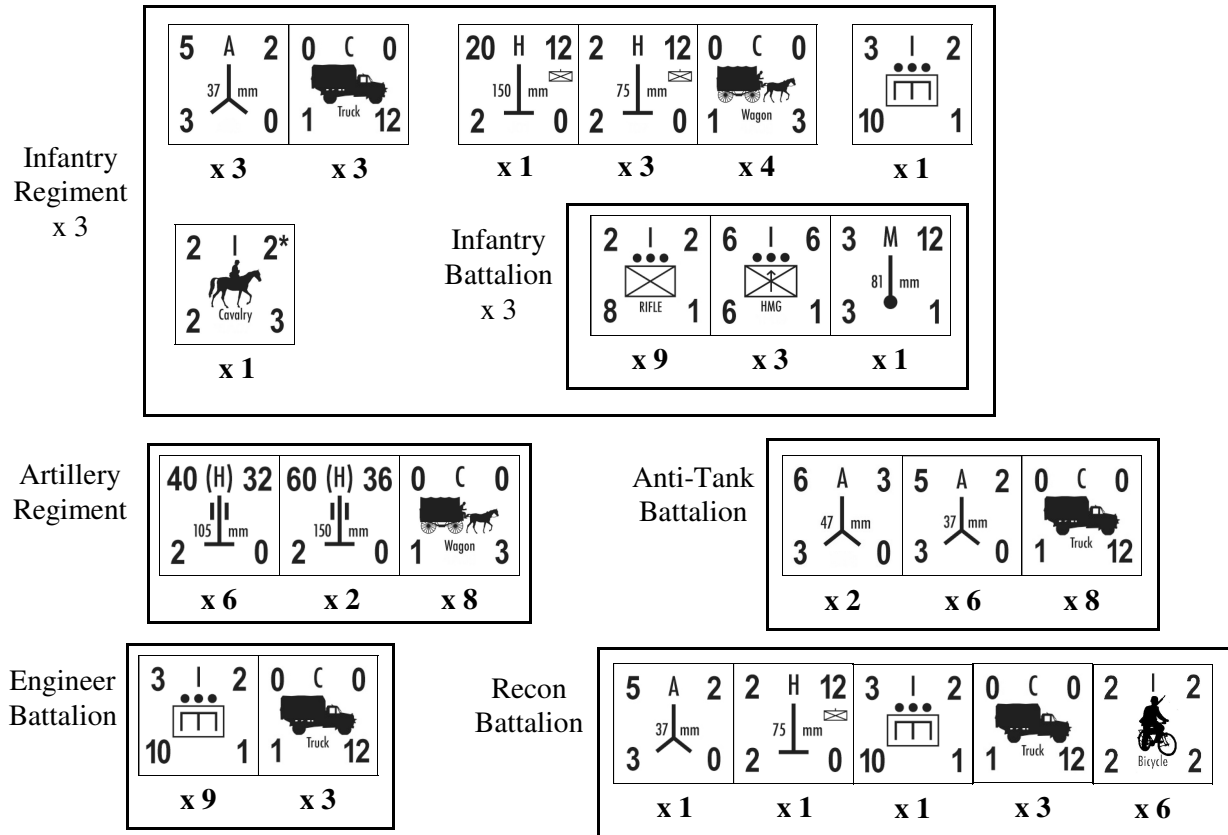

Infantry Division 11th Wave

September 22, 1941

11th Wave Infantry Divisions with regiment numbers and position in order of battle for June, 1941

	Regiments	Corps	Army Group	
 121st Division	405 407 408	II	16th Army	North
 122nd Division	409 410 411	XXVIII	16th Army	North
 123rd Division	415 416 418	XXVIII	16th Army	North
 125th Division	419 420 421	IV	17th Army	South
 126th Division	422 424 426	X	16th Army	North
 129th Division	427 428 430	XX	9th Army	Center
 131st Division	431 432 434	XXXXIII	4th Army	Center
 132nd Division	436 437 438	XXXXIV		OKH
 134th Division	439 445 446	XXXXIII	4th Army	Center
 137th Division	447 448 449	IX	4th Army	Center