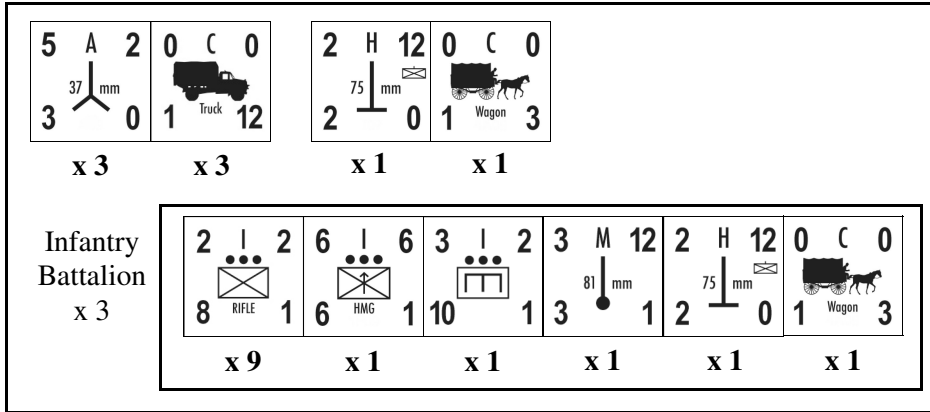

German 1st Mountain Division

September 22, 1941

Infantry Regiment
x 2

Artillery Regiment

Anti-tank Battalion

Engineer Battalion

On June 22, 1941, the 1st Mountain Division was part of XXXXIX Corps in 17th Army in Army Group South near Lemberg and Uman. In October, the division was part of XXXXIX Corps in 11th Army in Army Group South near Stalino. From November till the end of the year, the division was part of XXXXIX Corps in 1st Panzer Army in Army Group South near Mius.