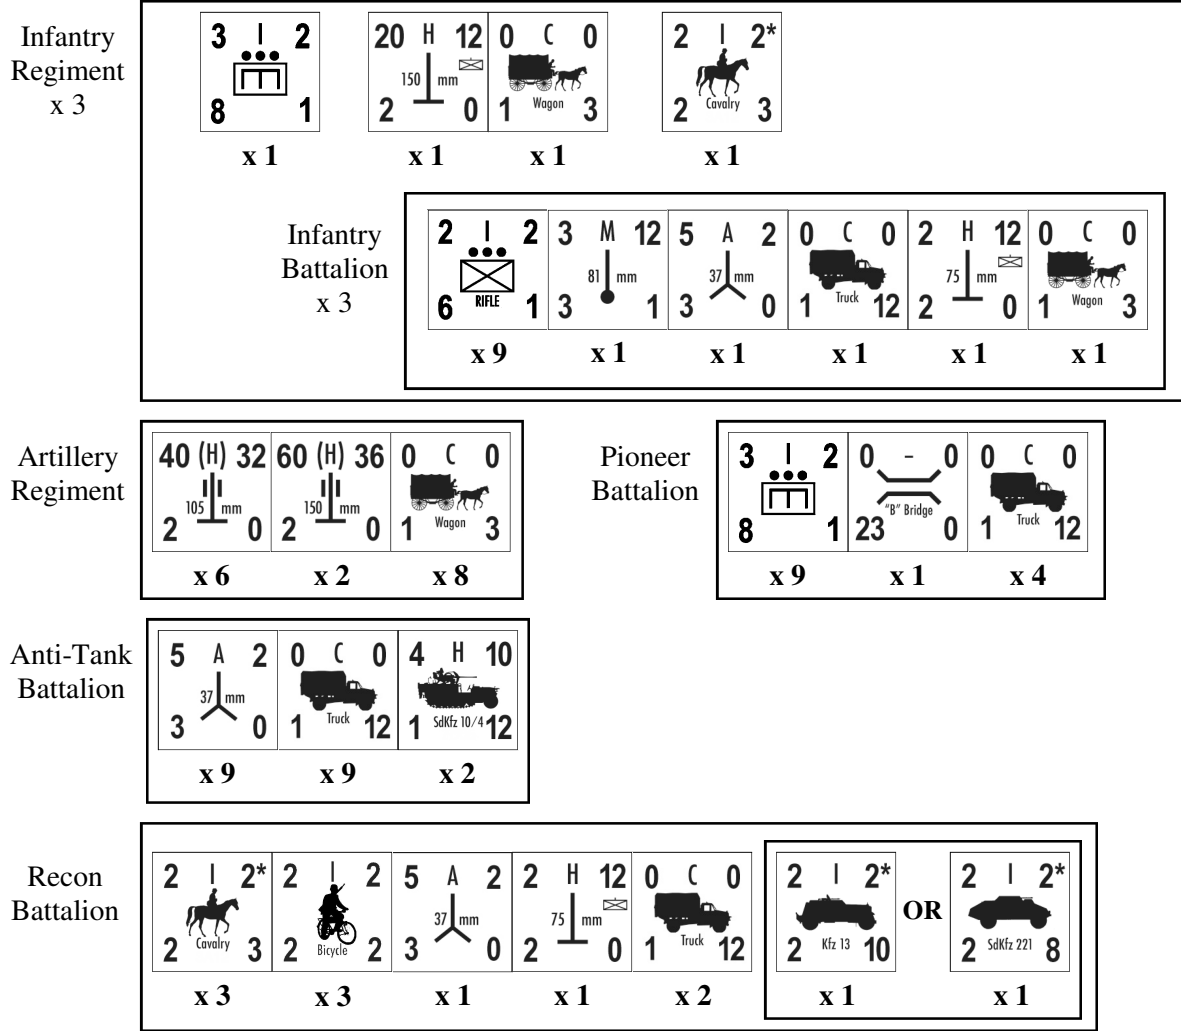

German Infantry Division (1st Wave)

September 1, 1939

First Wave Divisions: 1, 3, 4, 5, 6, 7, 8, 9, 10, 11, 12, 14, 15, 16, 17, 18, 19, 21, 22, 23, 24, 25, 26, 27, 28, 30, 31, 32, 33, 34, 35, 36, 44, 45, 46

Modifications to Divisions

23 : Add 1 Mixed Artillery Battalion of 1 105How, 1 150How and 2 Sdkfz 8