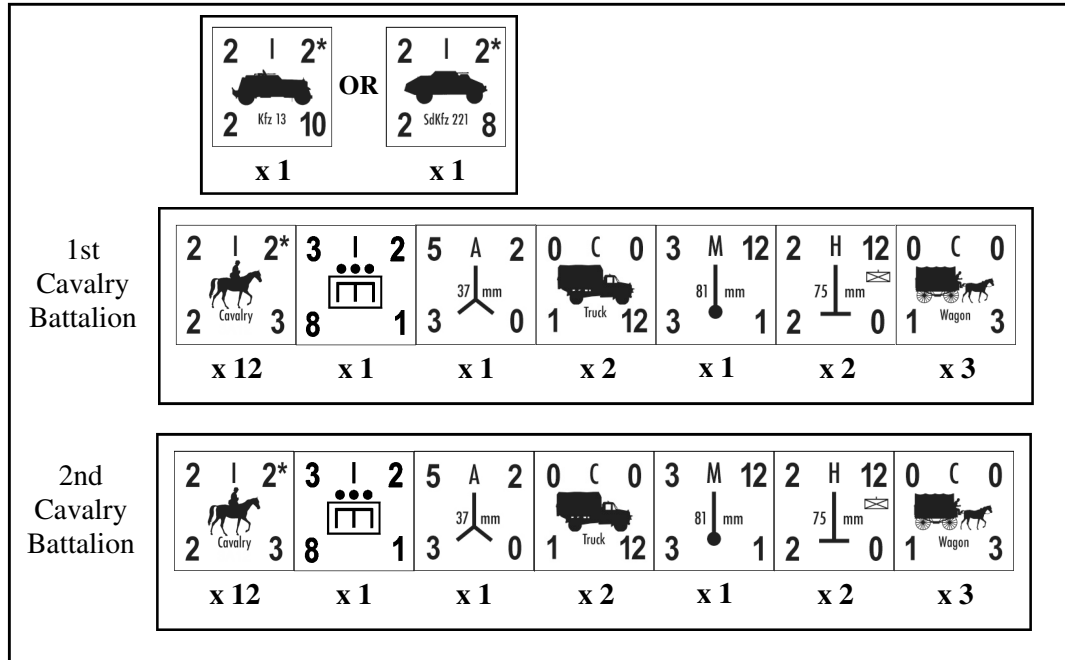

# German Cavalry Brigade

September 1, 1939

Consists of 1 cavalry regiment of 2 battalions, 1 artillery battalion, and 1 recon battalion.

1st  
Cavalry  
Regiment

1st  
Artillery  
Battalion

1st  
Recon  
Battalion