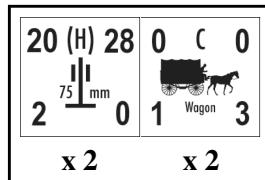

# German Cavalry Brigade

September 1, 1939

Consists of 1 cavalry regiment of 2 battalions, 1 artillery battalion, and 1 recon battalion.

1st  
Cavalry  
Regiment

1st  
Artillery  
Battalion

1st  
Recon  
Battalion