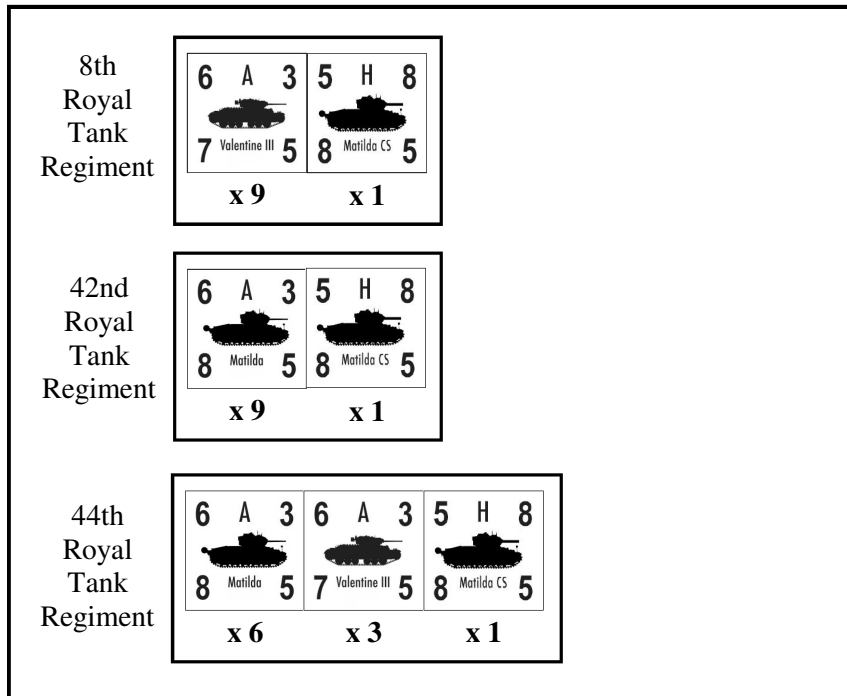

British 1st Tank Brigade

November 17, 1941

The 1st Tank Brigade consisted entirely of infantry tanks and contained both Matildas and the new Valentine tank. In Operation Crusader, the brigade operated mainly with the 2nd New Zealand Division.