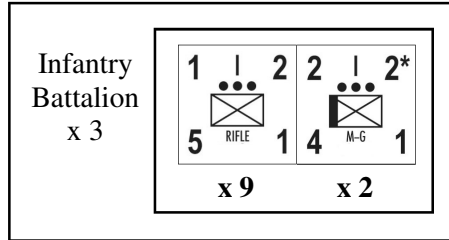

2nd Libyan
Infantry
Regiment