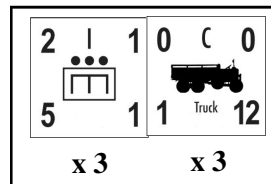

1st Libyan  
Engineer  
Battalion

This division was composed of mostly native Libyans and was part of the invading force into Egypt in September of 1940. Division was dug in at Maktilla during Operation Compass in December and was forced to surrender.