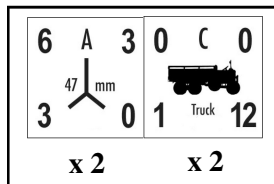

1st Libyan  
Engineer  
Battalion

This division was composed of mostly native Libyans and was part of the invading force into Egypt in September of 1940. Division was dug in at Maktilla during Operation Compass in December and was forced to surrender.