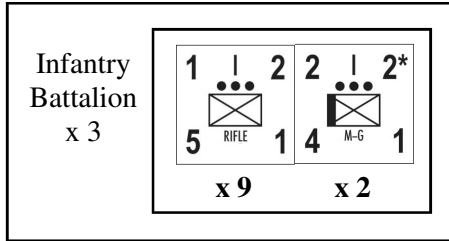

1st Libica Infantry Division (*Sibelle*)

December, 1940

1st Libyan
Infantry
Regiment