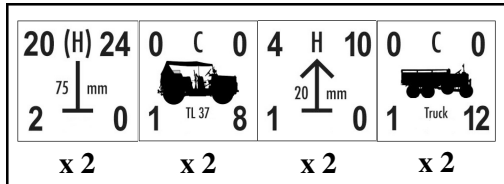

6th
Libyan
Artillery
Battalion