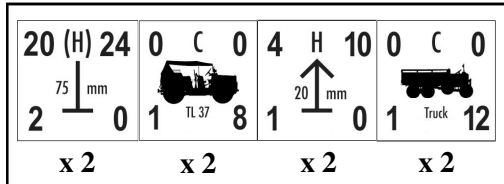

7th
Libyan
Artillery
Battalion