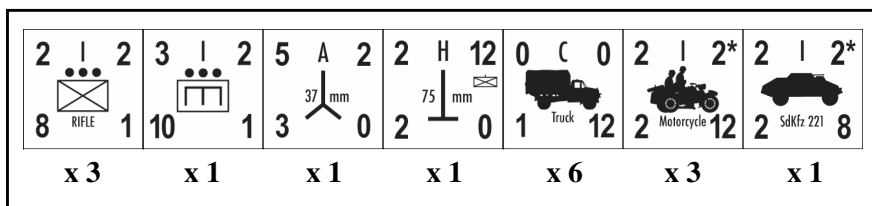

# SS Totenkopf Motorized Infantry Division September 22, 1941

Infantry Regiment  
x 2

Infantry Regiment  
x 1

SS Tot.  
Artillery  
Regiment

SS Tot.  
Anti-tank  
Battalion

SS Tot.  
Engineer  
Battalion

SS Tot.  
Anti-Aircraft  
Battalion

By Greg Moore  
gregpanzerblitz.com  
July 2007

SS Tot.  
Recon  
Battalion

On June 22, 1941, the SS Totenkopf Motorized Infantry Division was part of LVI Corps in 4th Panzergruppe in Army Group North near Kovno and Pleskau. In August, the division was part of XXVIII Corps in 16th Army in Army Group North near Luga and Waldai. In September, the division was part of XXVIII Corps in 16th Army in Army Group North near Demyansk. In October, the division was part of X Corps in 16th Army in Army Group North near Demyansk until the end of the year.