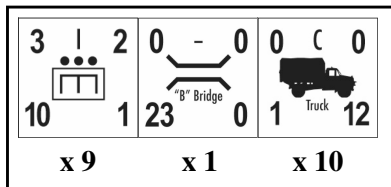

# SS Totenkopf Motorized Infantry Division September 22, 1941

Infantry Regiment  
x 2

Infantry Regiment  
x 1

SS Tot.  
Artillery  
Regiment

SS Tot.  
Anti-tank  
Battalion

SS Tot.  
Engineer  
Battalion

SS Tot.  
Anti-Aircraft  
Battalion

By Greg Moore  
gregpanzerblitz.com  
July 2007

SS Tot.  
Recon  
Battalion

On June 22, 1941, the SS Totenkopf Motorized Infantry Division was part of LVI Corps in 4th Panzergruppe in Army Group North near Kovno and Pleskau. In August, the division was part of XXVIII Corps in 16th Army in Army Group North near Luga and Waldai. In September, the division was part of XXVIII Corps in 16th Army in Army Group North near Demyansk. In October, the division was part of X Corps in 16th Army in Army Group North near Demyansk until the end of the year.