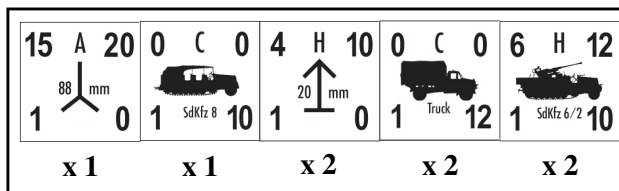

# SS Totenkopf Motorized Infantry Division September 22, 1941

Infantry Regiment  
x 2

Infantry Regiment  
x 1

SS Tot.  
Artillery  
Regiment

SS Tot.  
Anti-tank  
Battalion

SS Tot.  
Engineer  
Battalion

SS Tot.  
Anti-Aircraft  
Battalion

By Greg Moore  
gregpanzerblitz.com  
July 2007

SS Tot.  
Recon  
Battalion

On June 22, 1941, the SS Totenkopf Motorized Infantry Division was part of LVI Corps in 4th Panzergruppe in Army Group North near Kovno and Pleskau. In August, the division was part of XXVIII Corps in 16th Army in Army Group North near Luga and Waldai. In September, the division was part of XXVIII Corps in 16th Army in Army Group North near Demyansk. In October, the division was part of X Corps in 16th Army in Army Group North near Demyansk until the end of the year.