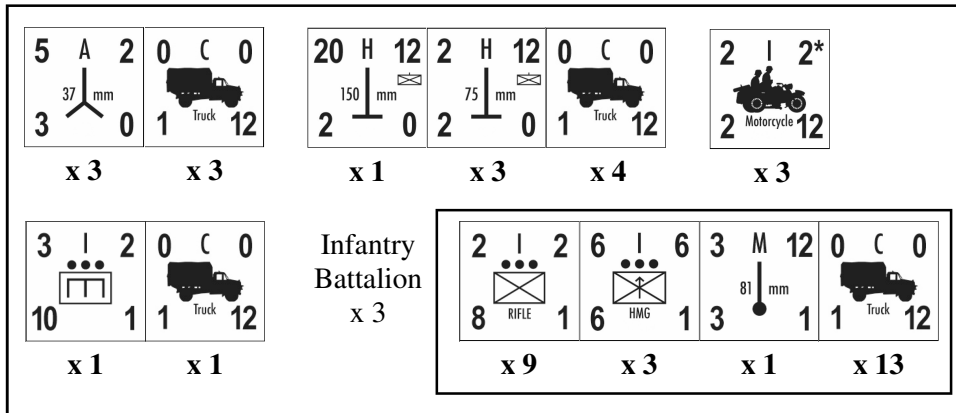

# SS Totenkopf Motorized Infantry Division September 22, 1941

Infantry Regiment  
x 2

Infantry Regiment  
x 1

SS Tot.  
Artillery  
Regiment

SS Tot.  
Anti-tank  
Battalion

SS Tot.  
Engineer  
Battalion

SS Tot.  
Anti-Aircraft  
Battalion

By Greg Moore  
gregpanzerblitz.com  
July 2007

SS Tot.  
Recon  
Battalion

On June 22, 1941, the SS Totenkopf Motorized Infantry Division was part of LVI Corps in 4th Panzergruppe in Army Group North near Kovno and Pleskau. In August, the division was part of XXVIII Corps in 16th Army in Army Group North near Luga and Waldai. In September, the division was part of XXVIII Corps in 16th Army in Army Group North near Demyansk. In October, the division was part of X Corps in 16th Army in Army Group North near Demyansk until the end of the year.