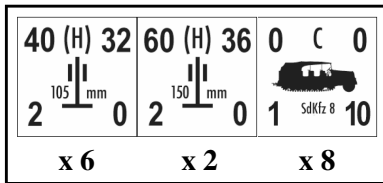

# SS Totenkopf Motorized Infantry Division September 22, 1941

Infantry Regiment  
x 2

Infantry Regiment  
x 1

SS Tot.  
Artillery  
Regiment

SS Tot.  
Anti-tank  
Battalion

SS Tot.  
Engineer  
Battalion

SS Tot.  
Anti-Aircraft  
Battalion