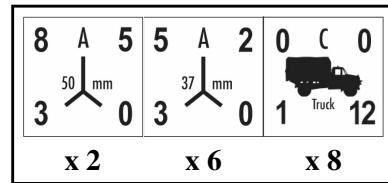

SS Tot.
Anti-tank
Battalion