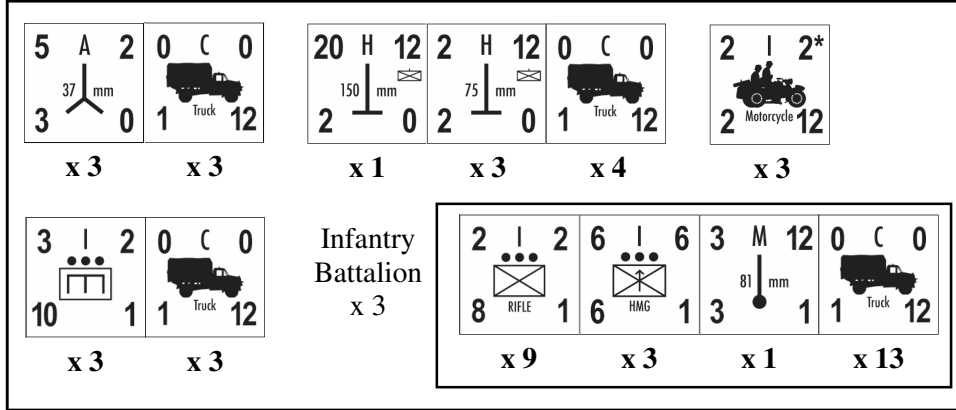

# SS Totenkopf Motorized Infantry Division September 22, 1941

Infantry Regiment  
x 2

Infantry Regiment  
x 1

SS Tot.  
Artillery  
Regiment

SS Tot.  
Anti-tank  
Battalion

SS Tot.  
Engineer  
Battalion

SS Tot.  
Anti-Aircraft  
Battalion

By Greg Moore  
gregpanzerblitz.com  
July 2007

SS Tot.  
Recon  
Battalion

On June 22, 1941, the SS Totenkopf Motorized Infantry Division was part of LVI Corps in 4th Panzergruppe in Army Group North near Kovno and Pleskau. In August, the division was part of XXVIII Corps in 16th Army in Army Group North near Luga and Waldai. In September, the division was part of XXVIII Corps in 16th Army in Army Group North near Demyansk. In October, the division was part of X Corps in 16th Army in Army Group North near Demyansk until the end of the year.