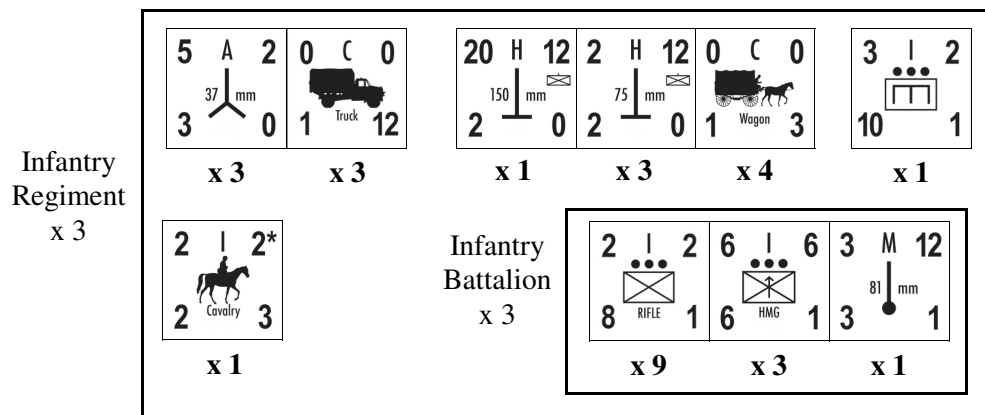

# Infantry Division 4th Wave

September 22, 1941

4th Wave Infantry Divisions with regiment numbers and position in order of battle for June, 1941

	Regiments	Corps	Army Group
	251st Division 451 459 471	XXIII	16th Army North
	252nd Division 452 461 472	XXXXIII	4th Army Center
	253rd Division 453 464 473	Reserve	16th Army North
	254th Division 454 474 384	XXXVIII	18th Army North
	255th Division 455 465 475	XXIV	2nd Panzer Army Center
	256th Division 456 476 481	XX	9th Army Center
	257th Division 457 466 477	XXXXIX	17th Army South
	258th Division 458 478 479	VII	4th Army Center
	260th Division 460 470 480	XXXXIII	2nd Army Center Arrived in August
	262nd Division 462 482 486	IV	17th Army South
	263rd Division 463 483 485	IX	4th Army Center
	267th Division 467 487 497	LIII	4th Army Center
	268th Division 468 488 499	VII	4th Army Center
	269th Division 469 489 490	I	18th Army North