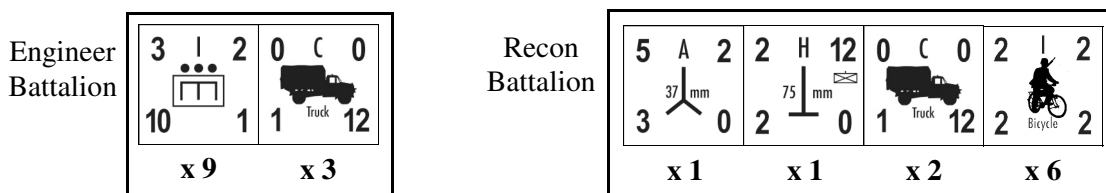

# Infantry Division 4th Wave

September 22, 1941

4th Wave Infantry Divisions with regiment numbers and position in order of battle for June, 1941

	Regiments	Corps	Army Group
	251st Division 451 459 471	XXIII	16th Army North
	252nd Division 452 461 472	XXXXIII	4th Army Center
	253rd Division 453 464 473	Reserve	16th Army North
	254th Division 454 474 384	XXXVIII	18th Army North
	255th Division 455 465 475	XXIV	2nd Panzer Army Center
	256th Division 456 476 481	XX	9th Army Center
	257th Division 457 466 477	XXXXIX	17th Army South
	258th Division 458 478 479	VII	4th Army Center
	260th Division 460 470 480	XXXXIII	2nd Army Center Arrived in August
	262nd Division 462 482 486	IV	17th Army South
	263rd Division 463 483 485	IX	4th Army Center
	267th Division 467 487 497	LIII	4th Army Center
	268th Division 468 488 499	VII	4th Army Center
	269th Division 469 489 490	I	18th Army North