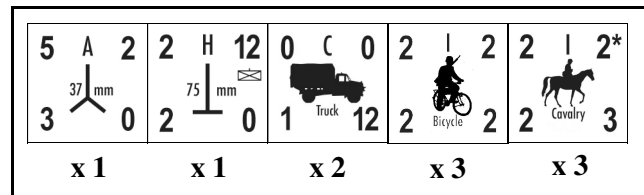

German Infantry Division 1st Wave

September 22, 1941

Infantry Regiment
x 3

Artillery Regiment

Anti-tank Battalion

Engineer Battalion

Recon Battalion

1st Wave Infantry Divisions with regiment numbers and position in order of battle for June, 1941