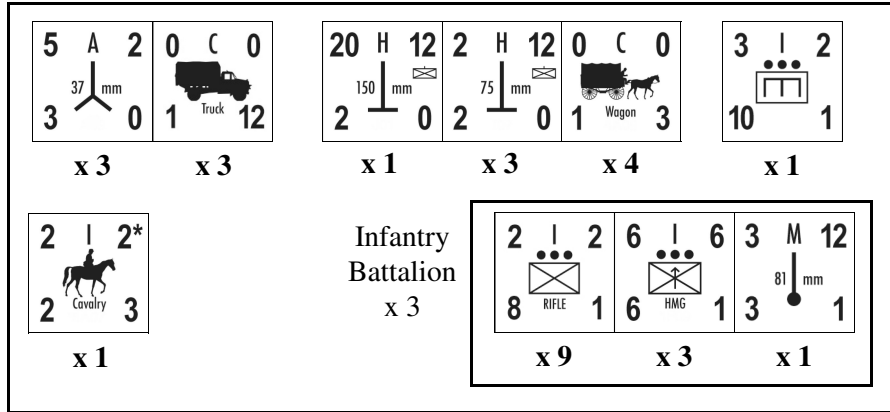

German Infantry Division 1st Wave

September 22, 1941

Infantry Regiment
x 3

Artillery Regiment

Anti-tank Battalion

Engineer Battalion

Recon Battalion

1st Wave Infantry Divisions with regiment numbers and position in order of battle for June, 1941