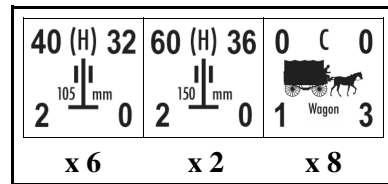

German Infantry Division 1st Wave

September 22, 1941

Infantry Regiment
x 3

Artillery Regiment

Anti-tank Battalion

Engineer Battalion

Recon Battalion

1st Wave Infantry Divisions with regiment numbers and position in order of battle for June, 1941