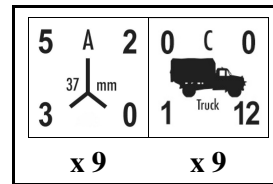

German Infantry Division 1st Wave

September 22, 1941

Infantry Regiment
x 3

Artillery Regiment

Anti-tank Battalion

Engineer Battalion

Recon Battalion

1st Wave Infantry Divisions with regiment numbers and position in order of battle for June, 1941