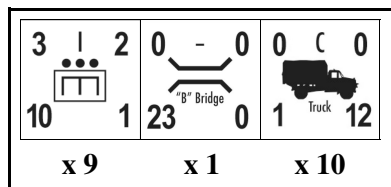

Engineer Battalion