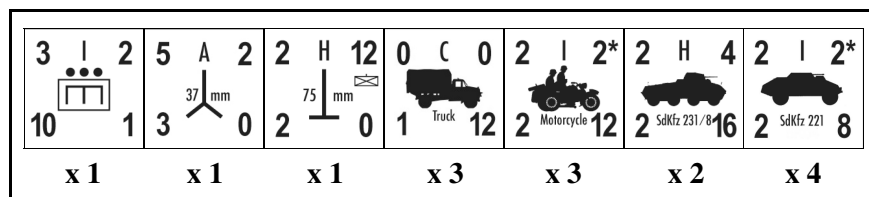

On June 22, 1941, the 1st Cavalry Division was part of XXIV Corps in 2nd Panzergruppe in Army Group Center near Minsk. In August, the division was part of XII Corps in 2nd Army in Army Group Center near Gomel and Kiev. From September on, the division was part of XXXV Corps in 2nd Panzergruppe in Army Group South near Bryansk.