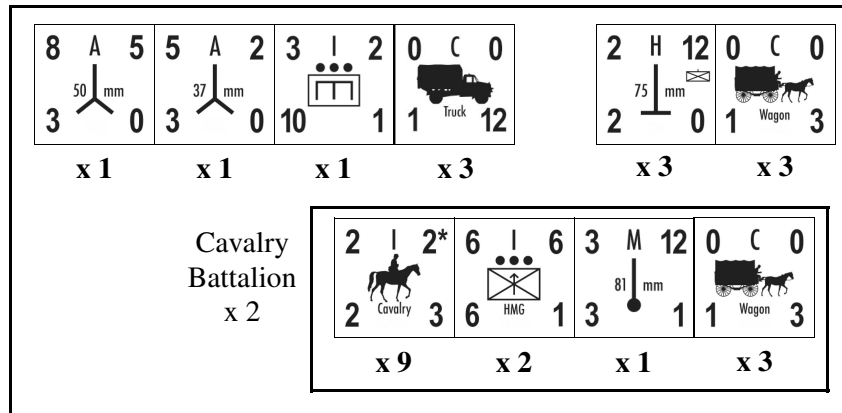

German 1st Cavalry Division

September 22, 1941

Cavalry Regiment
x 3

Cavalry Regiment (-)
x 1

Artillery Regiment

Anti-tank Battalion

Engineer Battalion

Recon Battalion

On June 22, 1941, the 1st Cavalry Division was part of XXIV Corps in 2nd Panzergruppe in Army Group Center near Minsk. In August, the division was part of XII Corps in 2nd Army in Army Group Center near Gomel and Kiev. From September on, the division was part of XXXV Corps in 2nd Panzergruppe in Army Group South near Bryansk.