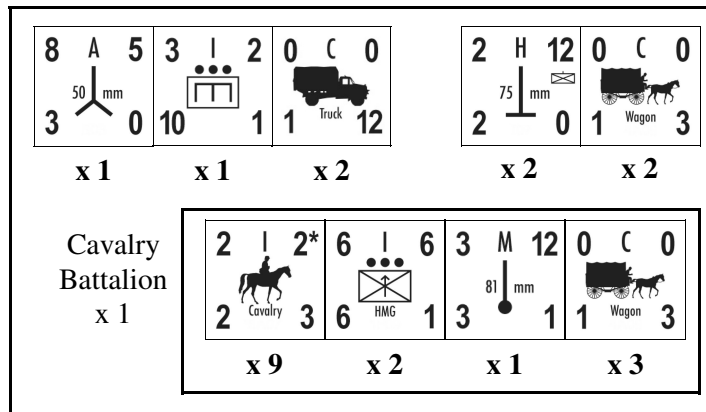

German 1st Cavalry Division

September 22, 1941

Cavalry Regiment
x 3

Cavalry Regiment (-)
x 1

Artillery Regiment

Anti-tank Battalion

Engineer Battalion

Recon Battalion

On June 22, 1941, the 1st Cavalry Division was part of XXIV Corps in 2nd Panzergruppe in Army Group Center near Minsk. In August, the division was part of XII Corps in 2nd Army in Army Group Center near Gomel and Kiev. From September on, the division was part of XXXV Corps in 2nd Panzergruppe in Army Group South near Bryansk.