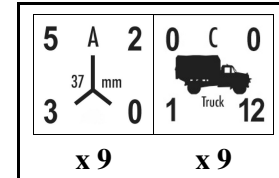

Anti-tank Battalion