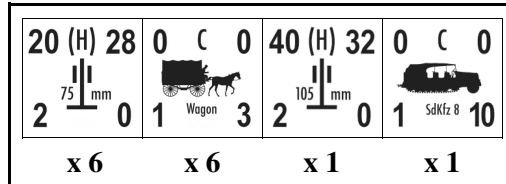

Artillery Regiment