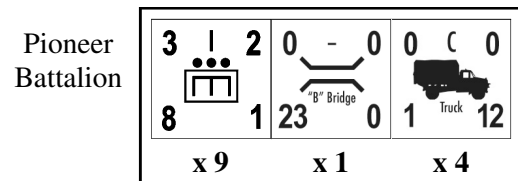

German Mountain Division

September 1, 1939

Division	Infantry rgts	Arty rgt	Pioneer btn	AT btn	Recon btn
1st Mountain	98. 99. 100	79	54	44	54
2nd Mountain	136, 137	111	82	55	11
3rd Mountain	138, 139	112	83	48	12