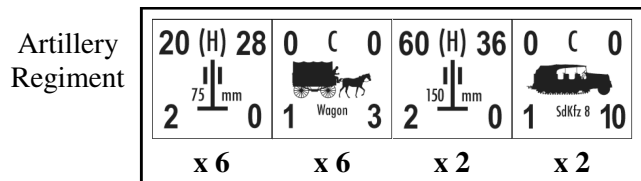

German Mountain Division

September 1, 1939

Division	Infantry rgts	Arty rgt	Pioneer btn	AT btn	Recon btn
1st Mountain	98. 99. 100	79	54	44	54
2nd Mountain	136, 137	111	82	55	11
3rd Mountain	138, 139	112	83	48	12