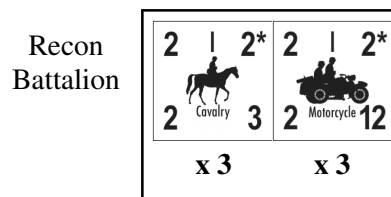

German Mountain Division

September 1, 1939

Division	Infantry rgts	Arty rgt	Pioneer btn	AT btn	Recon btn
1st Mountain	98. 99. 100	79	54	44	54
2nd Mountain	136, 137	111	82	55	11
3rd Mountain	138, 139	112	83	48	12