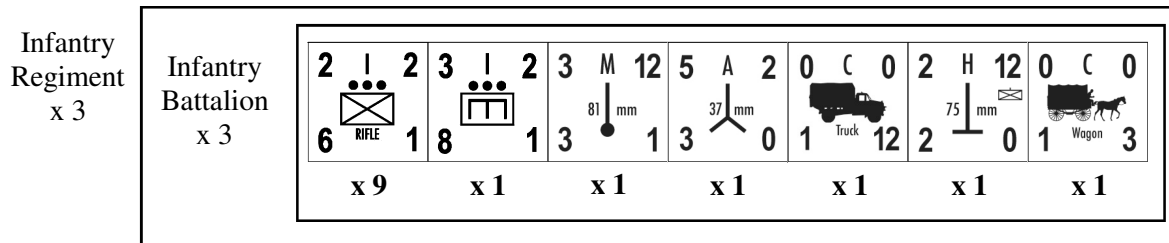

German Mountain Division

September 1, 1939

Division	Infantry rgts	Arty rgt	Pioneer btn	AT btn	Recon btn
1st Mountain	98. 99. 100	79	54	44	54
2nd Mountain	136, 137	111	82	55	11
3rd Mountain	138, 139	112	83	48	12