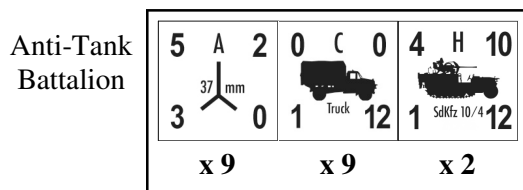

German Mountain Division

September 1, 1939

Division	Infantry rgts	Arty rgt	Pioneer btn	AT btn	Recon btn
1st Mountain	98. 99. 100	79	54	44	54
2nd Mountain	136, 137	111	82	55	11
3rd Mountain	138, 139	112	83	48	12