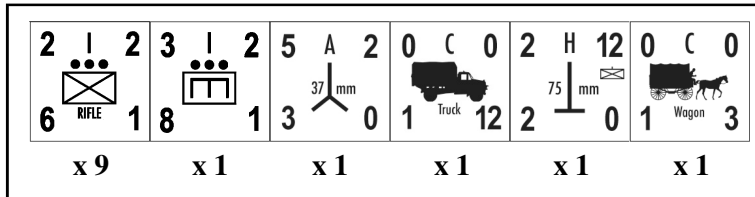

# German Infantry Division (3rd Wave)

September 1, 1939

Infantry Regiment  
x 3

Infantry Battalion  
x 3

Artillery Regiment

Engineer Battalion

Anti-Tank Battalion

Recon Battalion