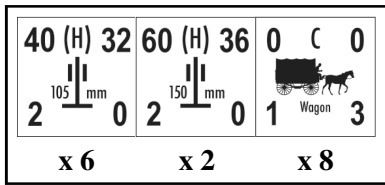

German Infantry Division (2nd Wave)

September 1, 1939

Infantry Regiment
x 3

Infantry Battalion
x 3

Artillery Regiment

Pioneer Battalion

Anti-Tank Battalion

Recon Battalion