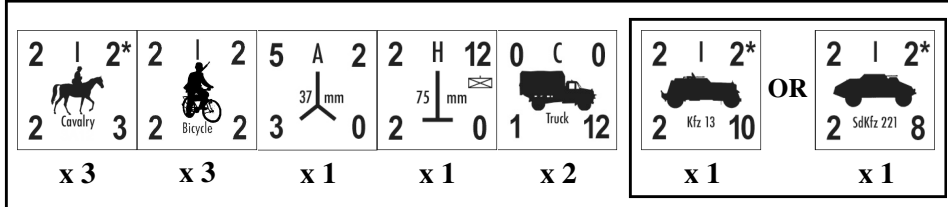

German Infantry Division (2nd Wave)

September 1, 1939

Infantry Regiment
x 3

Infantry Battalion
x 3

Artillery Regiment

Pioneer Battalion

Anti-Tank Battalion

Recon Battalion