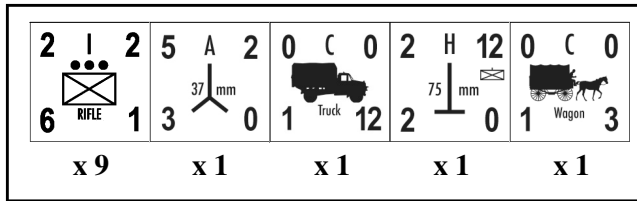

German Infantry Division (2nd Wave)

September 1, 1939

Infantry Regiment
x 3

Infantry Battalion
x 3

Artillery Regiment

Pioneer Battalion

Anti-Tank Battalion

Recon Battalion