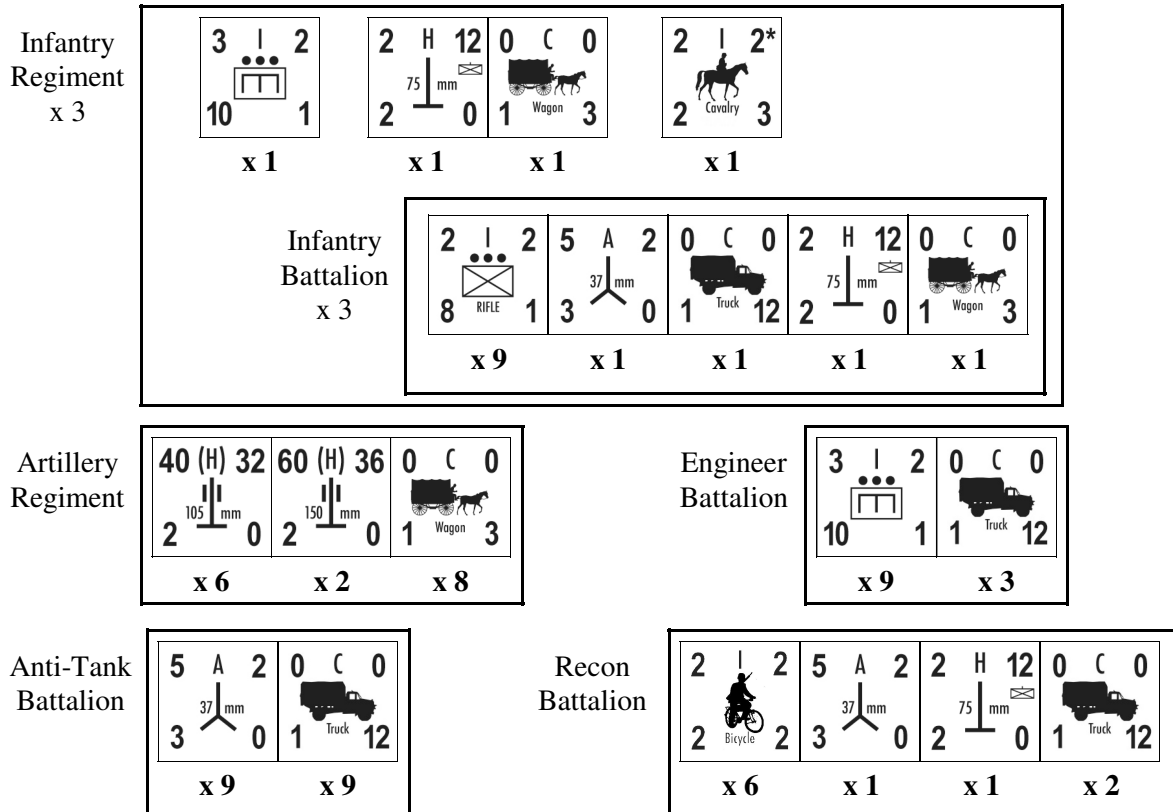

German Infantry Division (4th Wave)

May 10, 1940

Consists of 3 infantry regiments of 3 battalions each, 1 artillery regiment, 1 engineer battalion, 1 anti-tank battalion, and 1 recon battalion.

Fourth Wave Divisions: 251, 252, 253, 254, 255, 256, 257, 258, 260, 262, 267, 268, 269