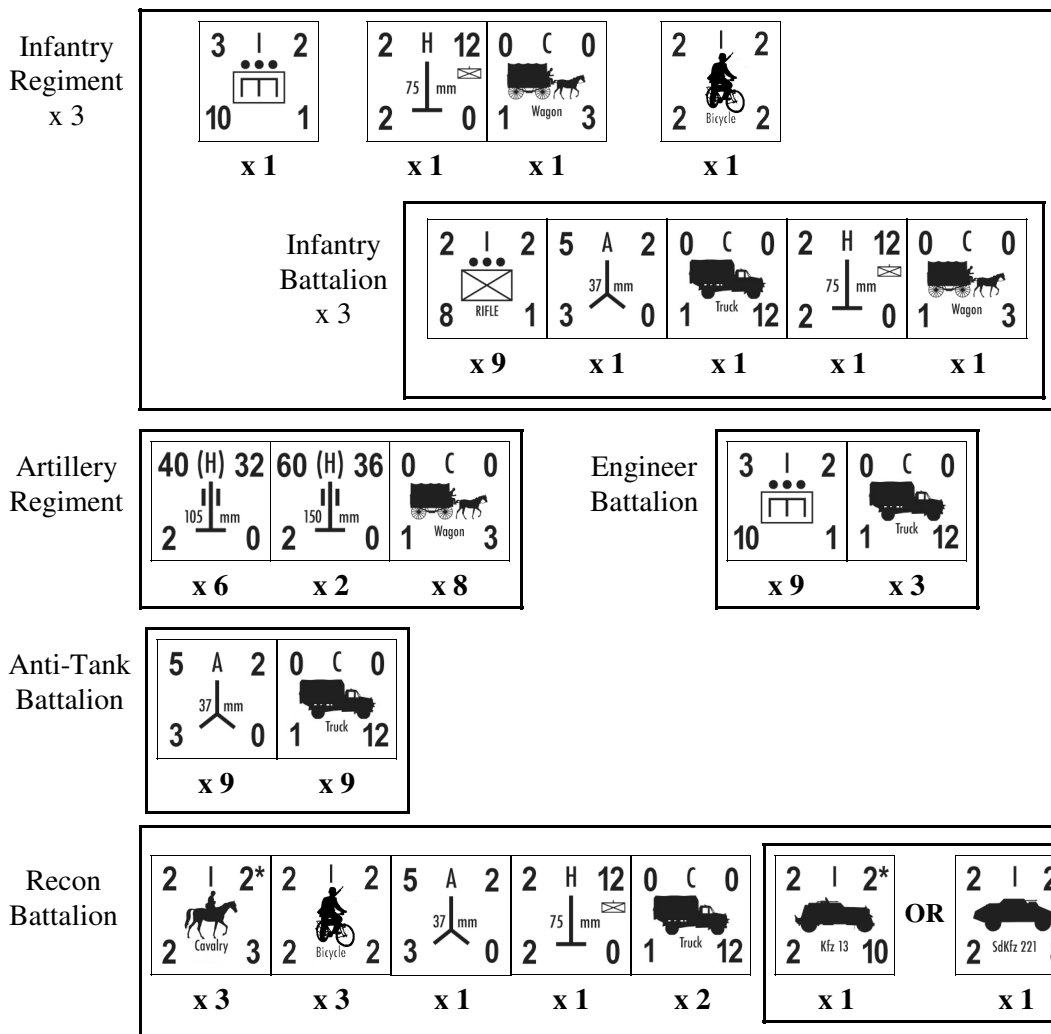

# German Infantry Division (3rd Wave)

May 10, 1940

Consists of 3 infantry regiments of 3 battalions each, 1 artillery regiment, 1 engineer battalion, 1 anti-tank battalion, and 1 recon battalion.

Third Wave Divisions: 205, 206, 207, 208, 209, 211, 212, 213, 214, 215, 216, 217, 218, 221, 223, 225, 227, 228, 231, 239, 246, 311

- Notes: 205 : Anti-Tank Battalion has only 6 37AT, delete Recon Battalion except for 3 Bicycle
- 206 : Artillery Regiment has 4 105How and 2 150 How, Anti-Tank Battalion has only 3 37AT
- 207 : Recon Battalion has only 3 Bicycle, 1 37AT, 1 75IG, and 2 trucks
- 208 : Recon Battalion has only 3 Bicycle, 1 37AT, 1 75IG, and 2 trucks
- 209 : delete Artillery Regiment, Anti-Tank Battalion has only 3 37AT
- 211 : Artillery has no 150 How, Recon Battalion has only 3 Bicycle, 1 37AT, 1 75IG, and 2 trucks, add Anti-Aircraft Company with 2 Sdkfz 10/4