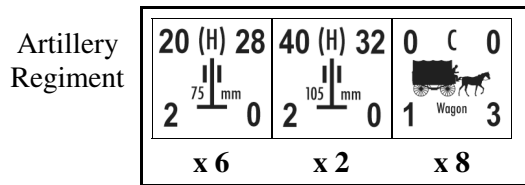

German Static Infantry Division

May 10, 1940

Consists of 3 infantry regiments of 3 battalions each, and 1 artillery battery.

Static Divisions: 554, 555, 556, 557

Notes: no changes