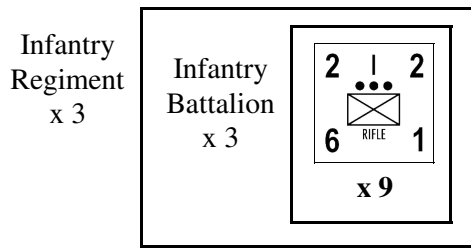

German Static Infantry Division

May 10, 1940

Consists of 3 infantry regiments of 3 battalions each, and 1 artillery battery.

Static Divisions: 554, 555, 556, 557

Notes: no changes