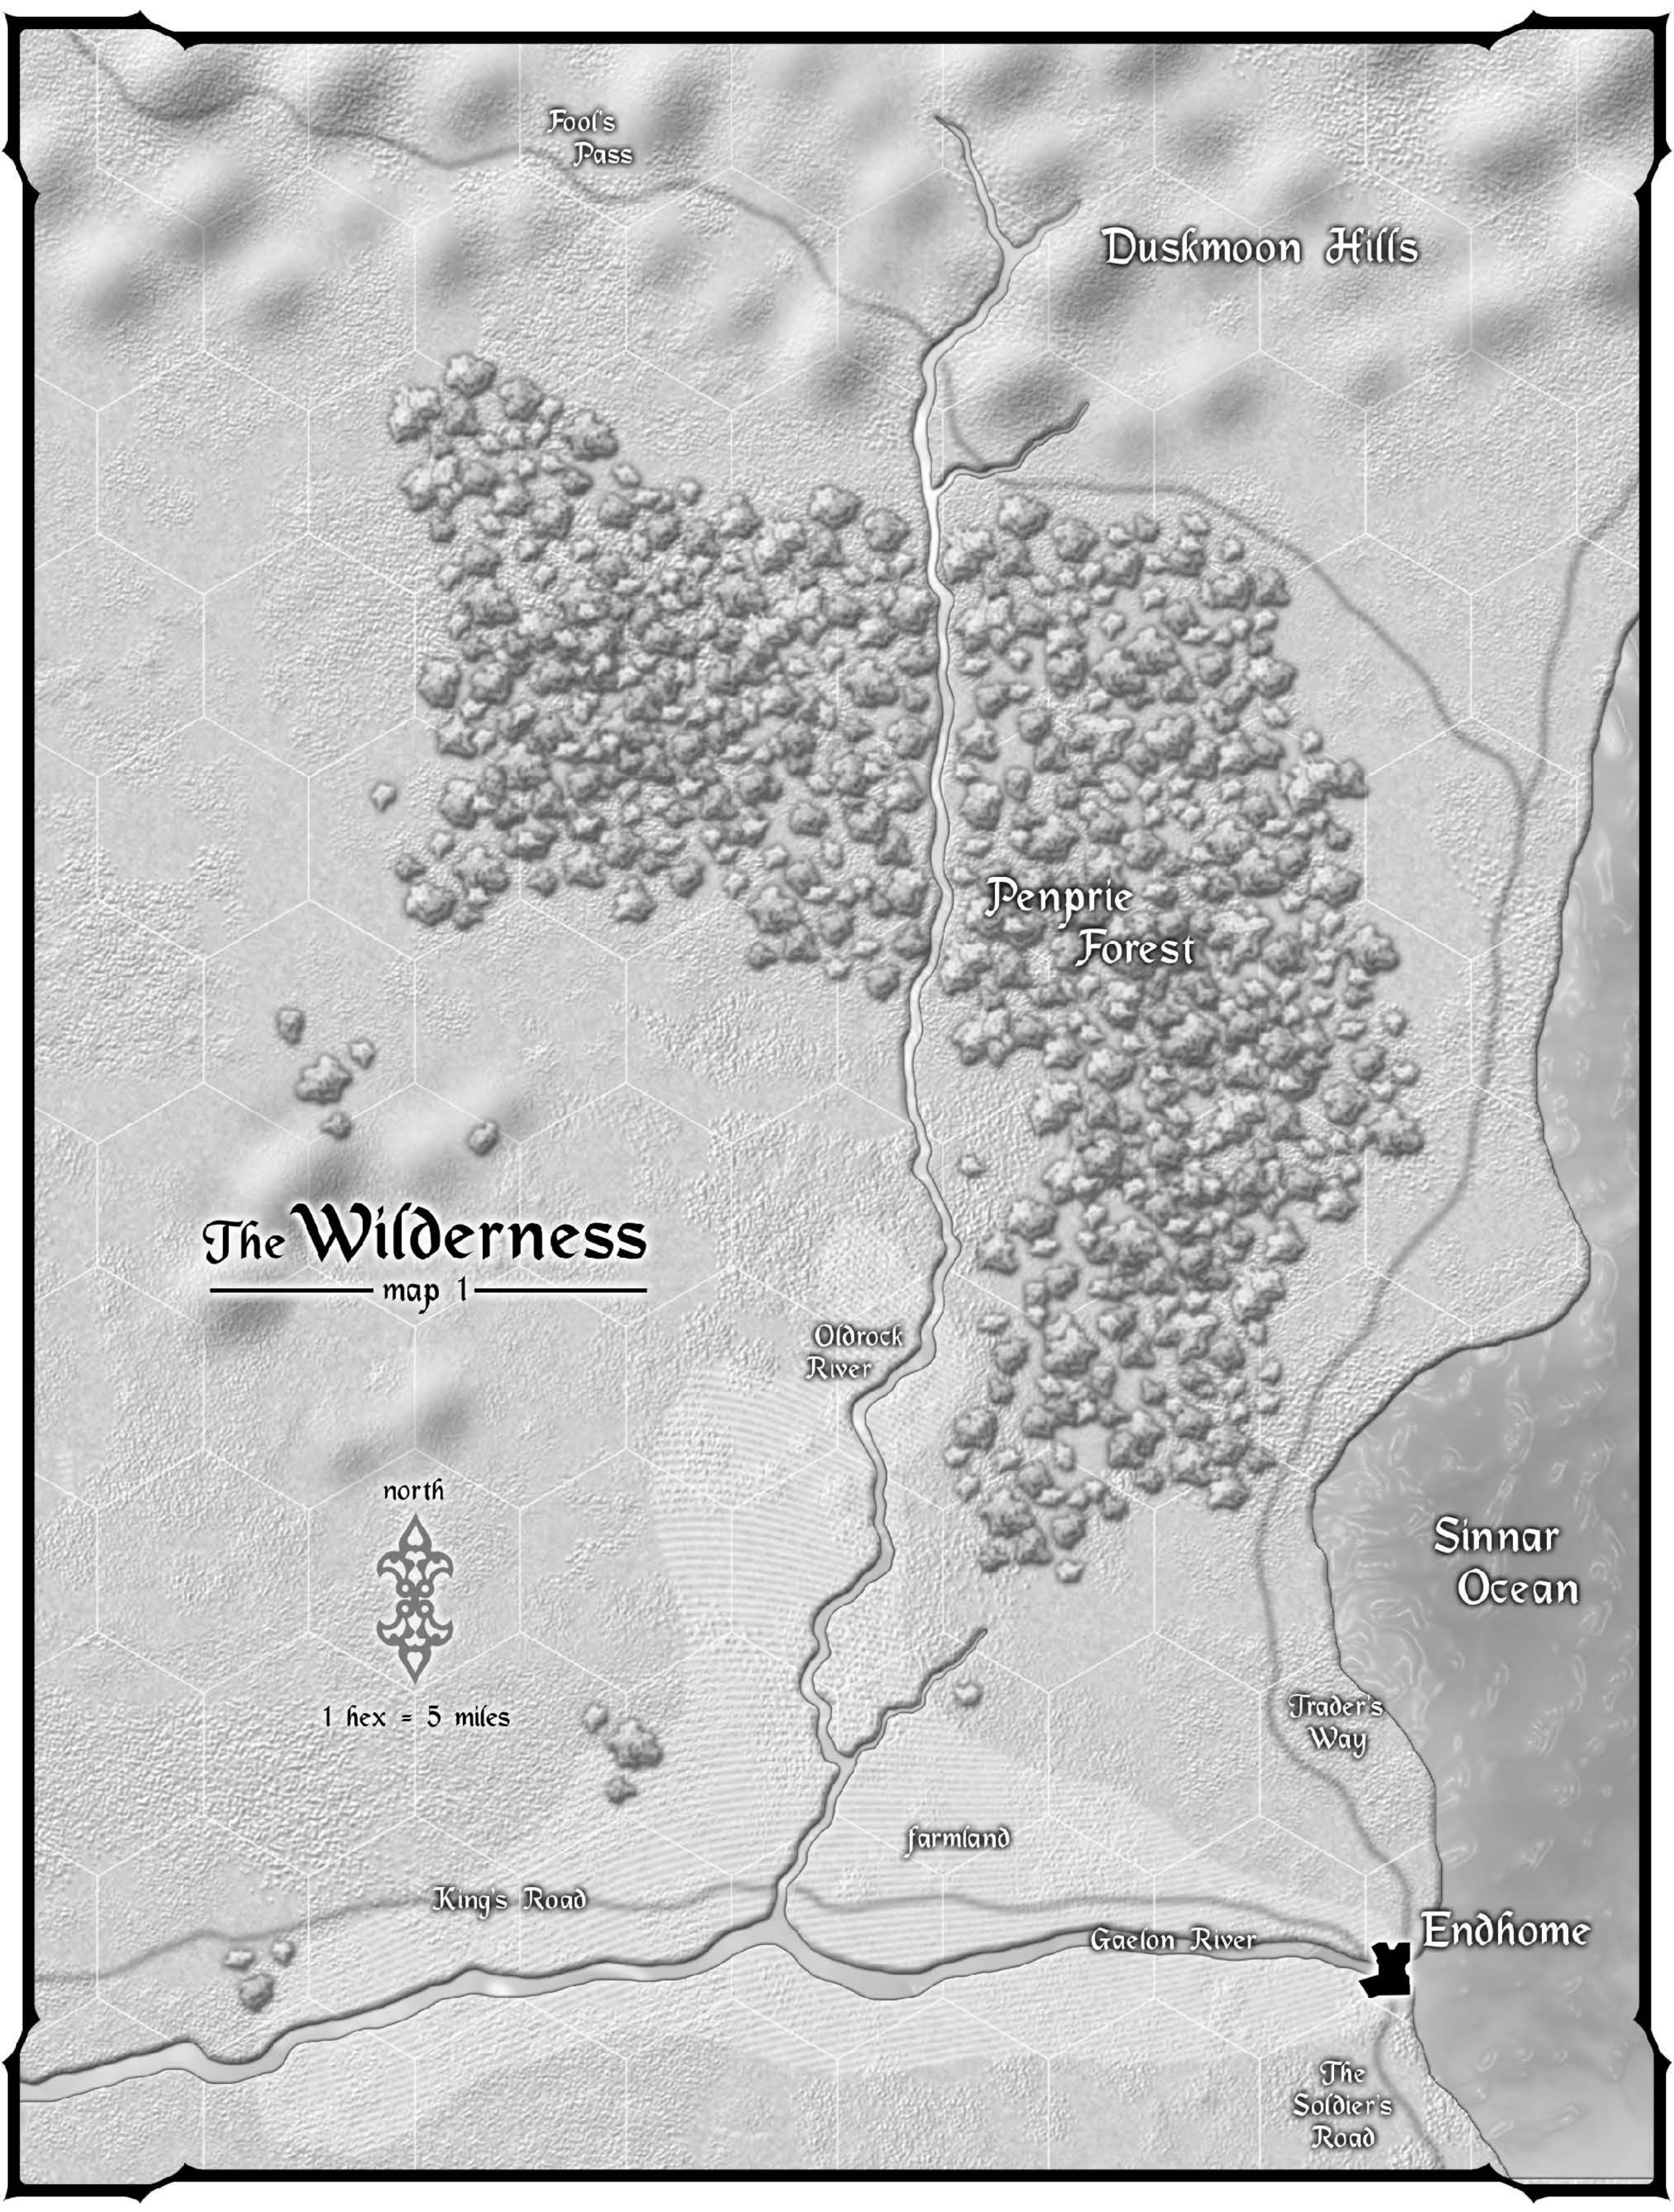

Fool's  
Pass

Duskmoon Hills

Penprie  
Forest

# The Wilderness

map 1

Oldrock  
River

north

1 hex = 5 miles

Sinnar  
Ocean

Trader's  
Way

farmland

King's Road

Gaelon River

Endhome

The  
Soldier's  
Road

# Endhome

North