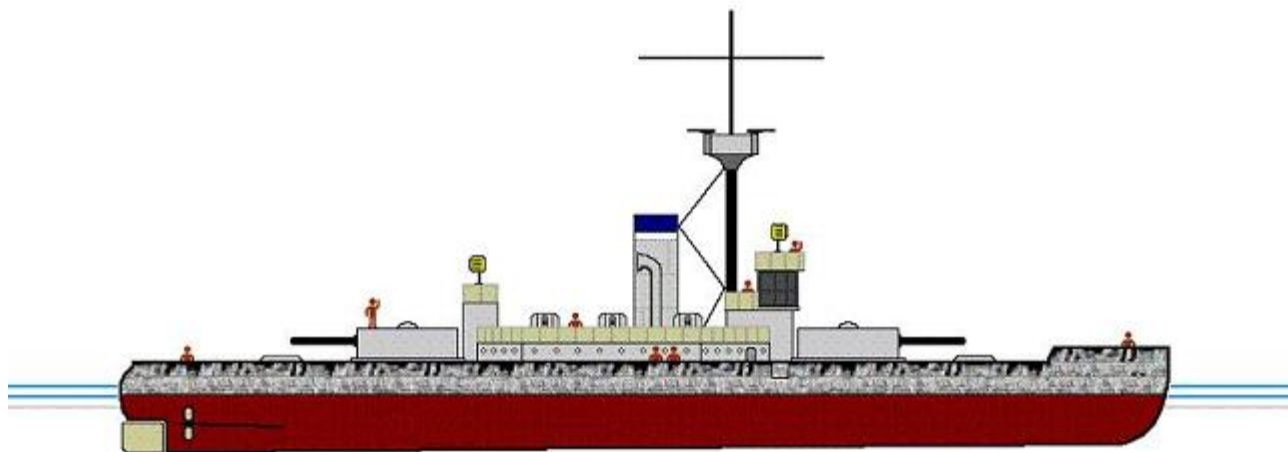

ALOISIOUS BEAUFORD

Schematics for the Carolina Confederacy's *Aloisious Beauford* class ironclads.

Game Statistics:

MAIN ARMAMENT 2 Twin Turreted 11in. Dahlgren Cannons

E-FACTOR 550 per shell

EFF. RNG. 3000m

EFFECTIVE RANGE 800m

MAGAZINE 3000 rnds per weapon

ARMORED BELT 3 inches on sides and deck

MAXIMUM SPEED 10 kts

CRUISING SPEED 6 kts

DRAFT 4 meters

RANGE 1,100 km at 6 kts, 400 km at 10 kts

CREW 14 Officers and 85 Crew + 20 person "black gang"