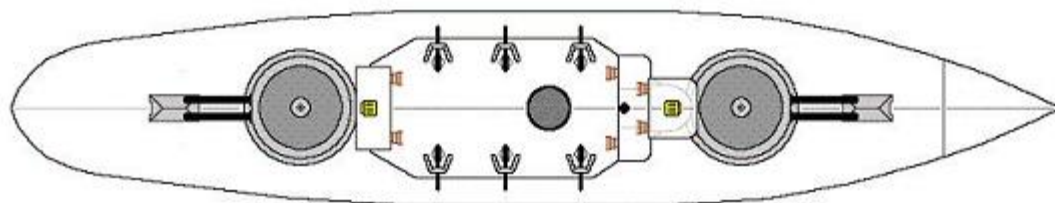

ALOISIOUS BEAUFORD

Schematics for the Carolina Confederacy's *Aloisious Beauford* class ironclads.

Game Statistics:

MAIN ARMAMENT 2 Twin Turreted 11in. Dahlgren Cannons

E-FACTOR 550 per shell

EFF. RNG. 3000m

EFFECTIVE RANGE 800m

MAGAZINE 3000 rnds per weapon

ARMORED BELT 3 inches on sides and deck

MAXIMUM SPEED 10 kts

CRUISING SPEED 6 kts

DRAFT 4 meters

RANGE 1,100 km at 6 kts, 400 km at 10 kts

CREW 14 Officers and 85 Crew + 20 person "black gang"