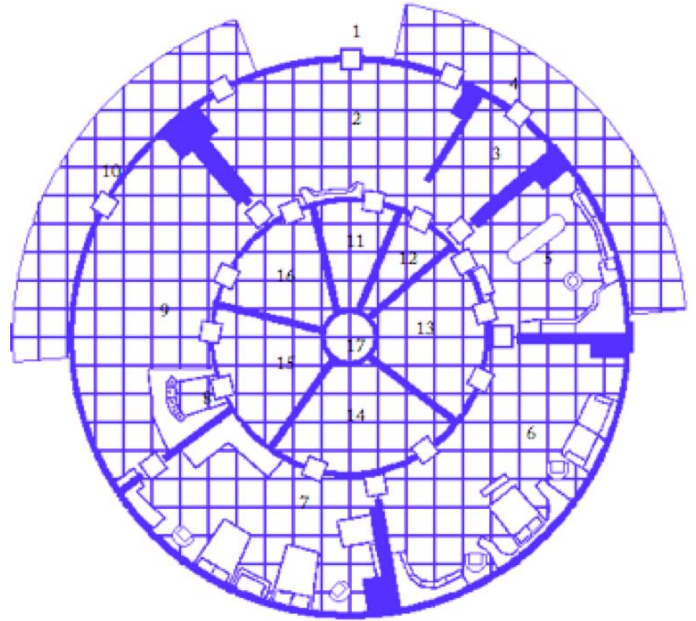

RHMDU Encounter Design Sheet

External Appearance and general condition:

Power: ☐ Yes ☐ No ☐ Intermittent

Description:

Power: ☐ Yes ☐ No ☐ Intermittent

Light Source:

Artifacts and Loot:

Encounter:

GM Notes:

Description:

Power: ☐ Yes ☐ No ☐ Intermittent

Light Source:

Artifacts and Loot:

Encounter:

GM Notes: