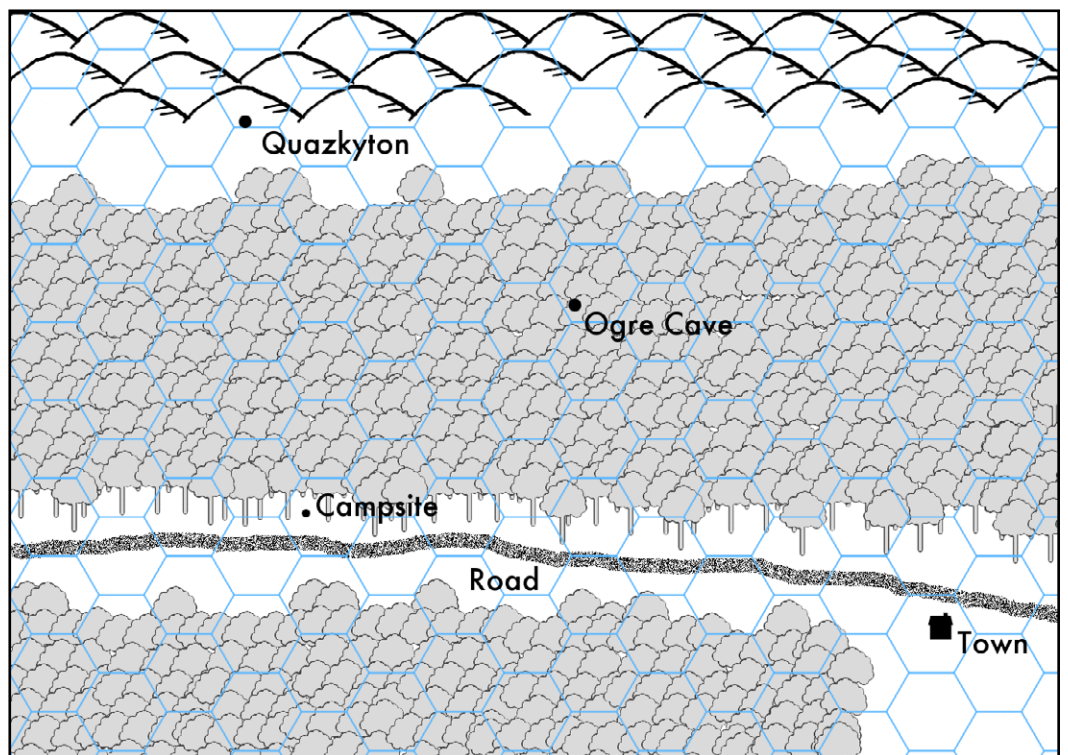

Labyrinth Lord
Compatible Product

Level 2: Caves of Quazkyton

In the Foothills

One hex = 1 mile

Town to Quazkyton:
About 11 miles

Town to Campsite:
About 8 miles

Town to Ogre Cave:
About 6.5 miles

Faster Monkey's tribute to a classic dungeon crawl gives you tons of old-school goodness—rooms and tunnels, wandering monsters, traps and treasures—in a fast-playing modern form. "The Hidden Serpent" pits low-level Labyrinth Lord™ characters against a secret complex full of varied foes, some working together and some at odds.

More than other Faster Monkey products, this dungeon emulates the humor and zaniness of modules from the hobby's golden age, hitting the party with plenty of classic risks and rewards.

"The Hidden Serpent" is a 20-page dungeon, plus two pages of maps, two color covers, and two player handouts. It's fully compatible with Labyrinth Lord™ and the Advanced Edition Companion™, and works easily with other old-edition-style games.