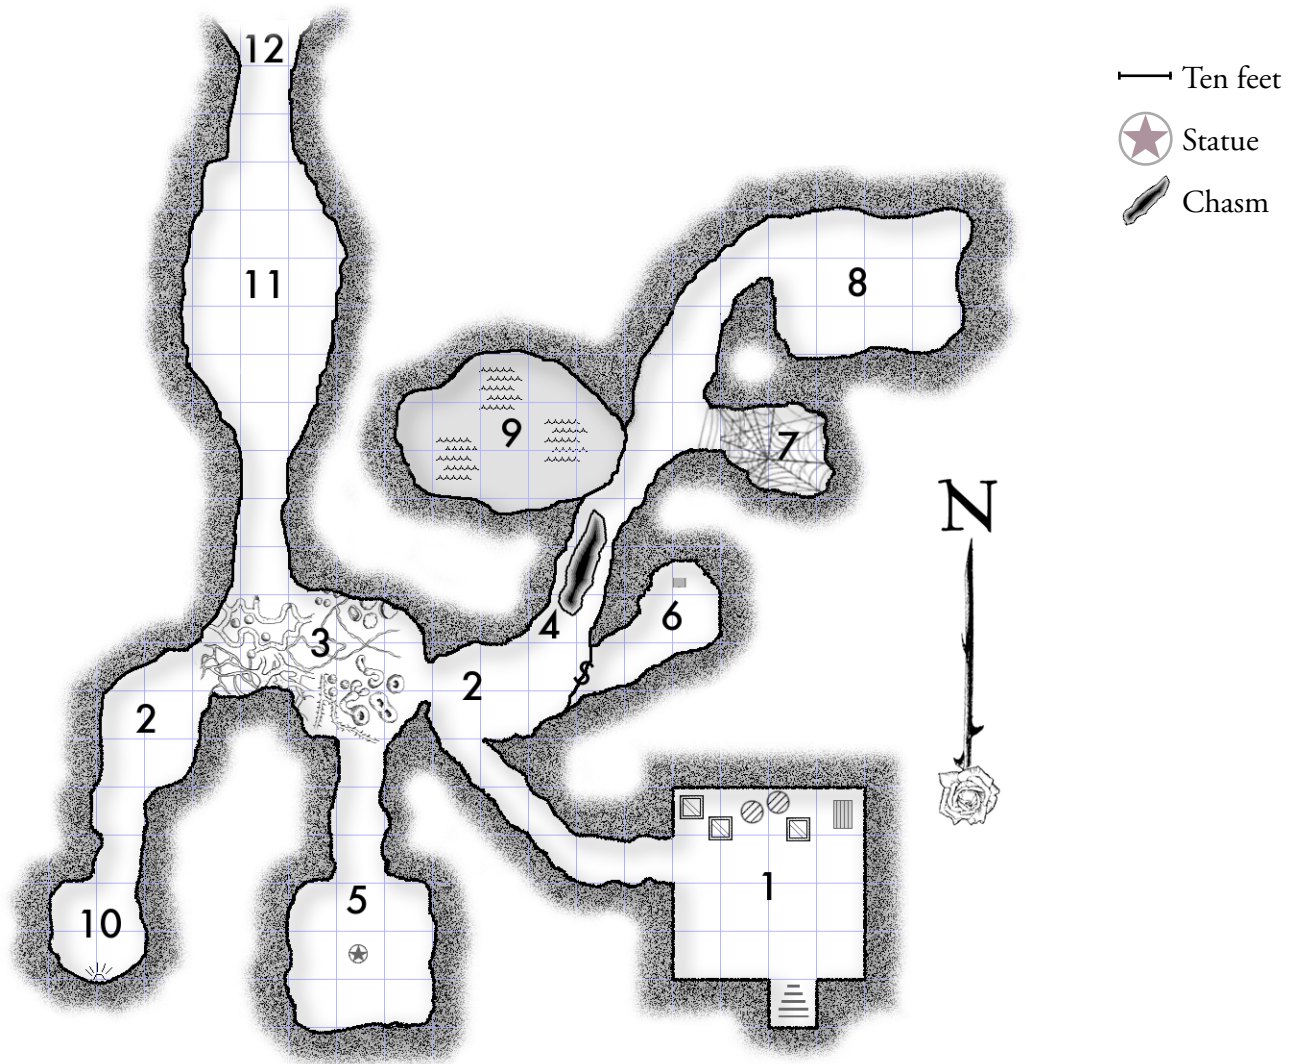

The Hidden Serpent

by Jeff "Bighara" Sparks

FM001LL

**A DUNGEON CRAWL ADVENTURE
FOR 4-6 CHARACTERS OF LEVELS 2-4
FOR USE WITH LABYRINTH LORD™ AND SIMILAR GAMES**

©2010 Jeff Sparks, Faster Monkey Games™: fastermonkeygames.com
Cover art by Joanna Barnum: joannabarnum.com

Labyrinth Lord
Compatible Product

Level 2: Caves of Quazkyton

In the Foothills

One hex = 1 mile

Town to Quazkyton:
About 11 miles

Town to Campsite:
About 8 miles

Town to Ogre Cave:
About 6.5 miles

Faster Monkey's tribute to a classic dungeon crawl gives you tons of old-school goodness—rooms and tunnels, wandering monsters, traps and treasures—in a fast-playing modern form. "The Hidden Serpent" pits low-level Labyrinth Lord™ characters against a secret complex full of varied foes, some working together and some at odds.

More than other Faster Monkey products, this dungeon emulates the humor and zaniness of modules from the hobby's golden age, hitting the party with plenty of classic risks and rewards.

"The Hidden Serpent" is a 20-page dungeon, plus two pages of maps, two color covers, and two player handouts. It's fully compatible with Labyrinth Lord™ and the Advanced Edition Companion™, and works easily with other old-edition-style games.