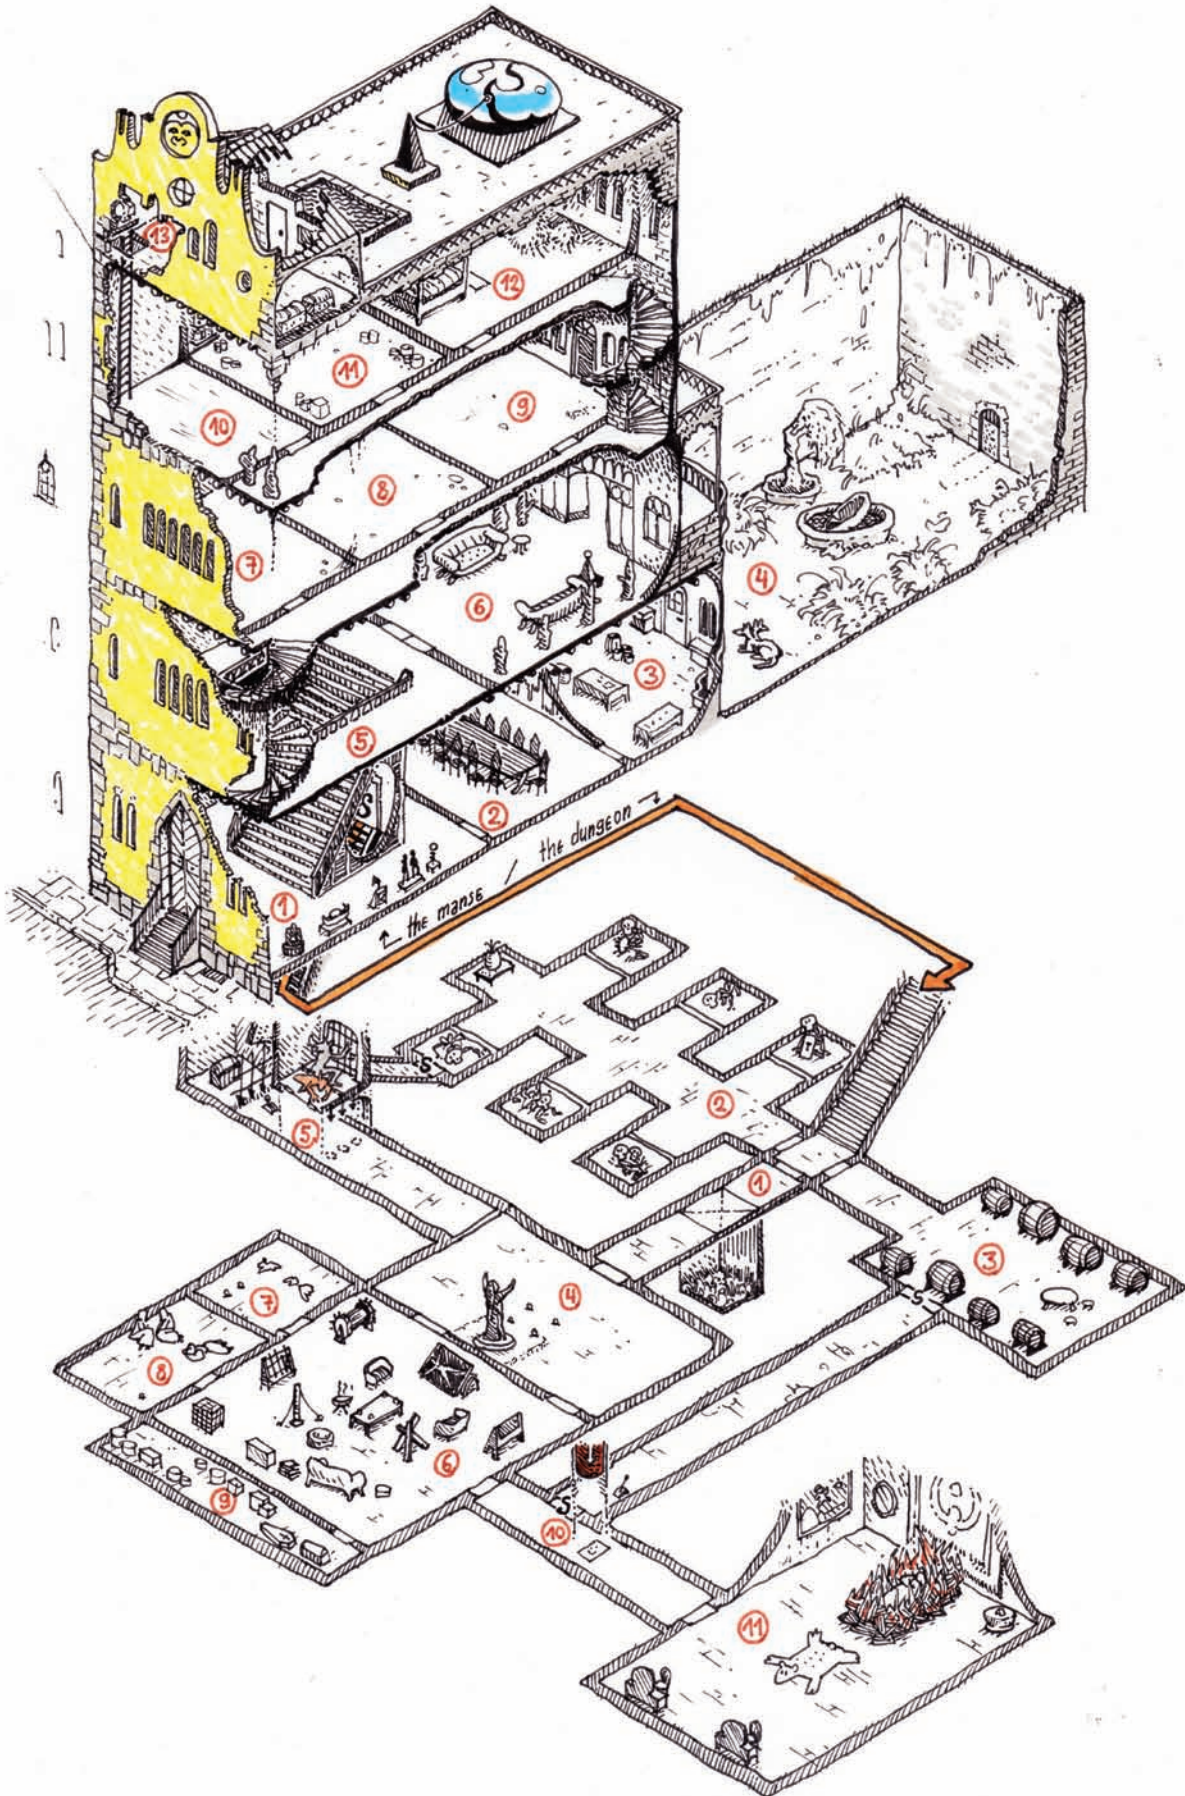

Fever-Dreaming Marlinko Maps

Fever-Dreaming Marlinko

A City Adventure Supplement for Labyrinth Lord

DESIGN AND WRITING: CHRIS KUTALIK
COVER ART: JEREMY DUNCAN
CARTOGRAPHY: LUKA REJEC

escape ladder

beyond the walls 8

7

store room

6

5

living quarters

mess

4

animal pen

3

ladder well

III in bloody I

aboveground

proper robo-dwarf
r&e unit, "lair MAII"

9

burial alcoves

2