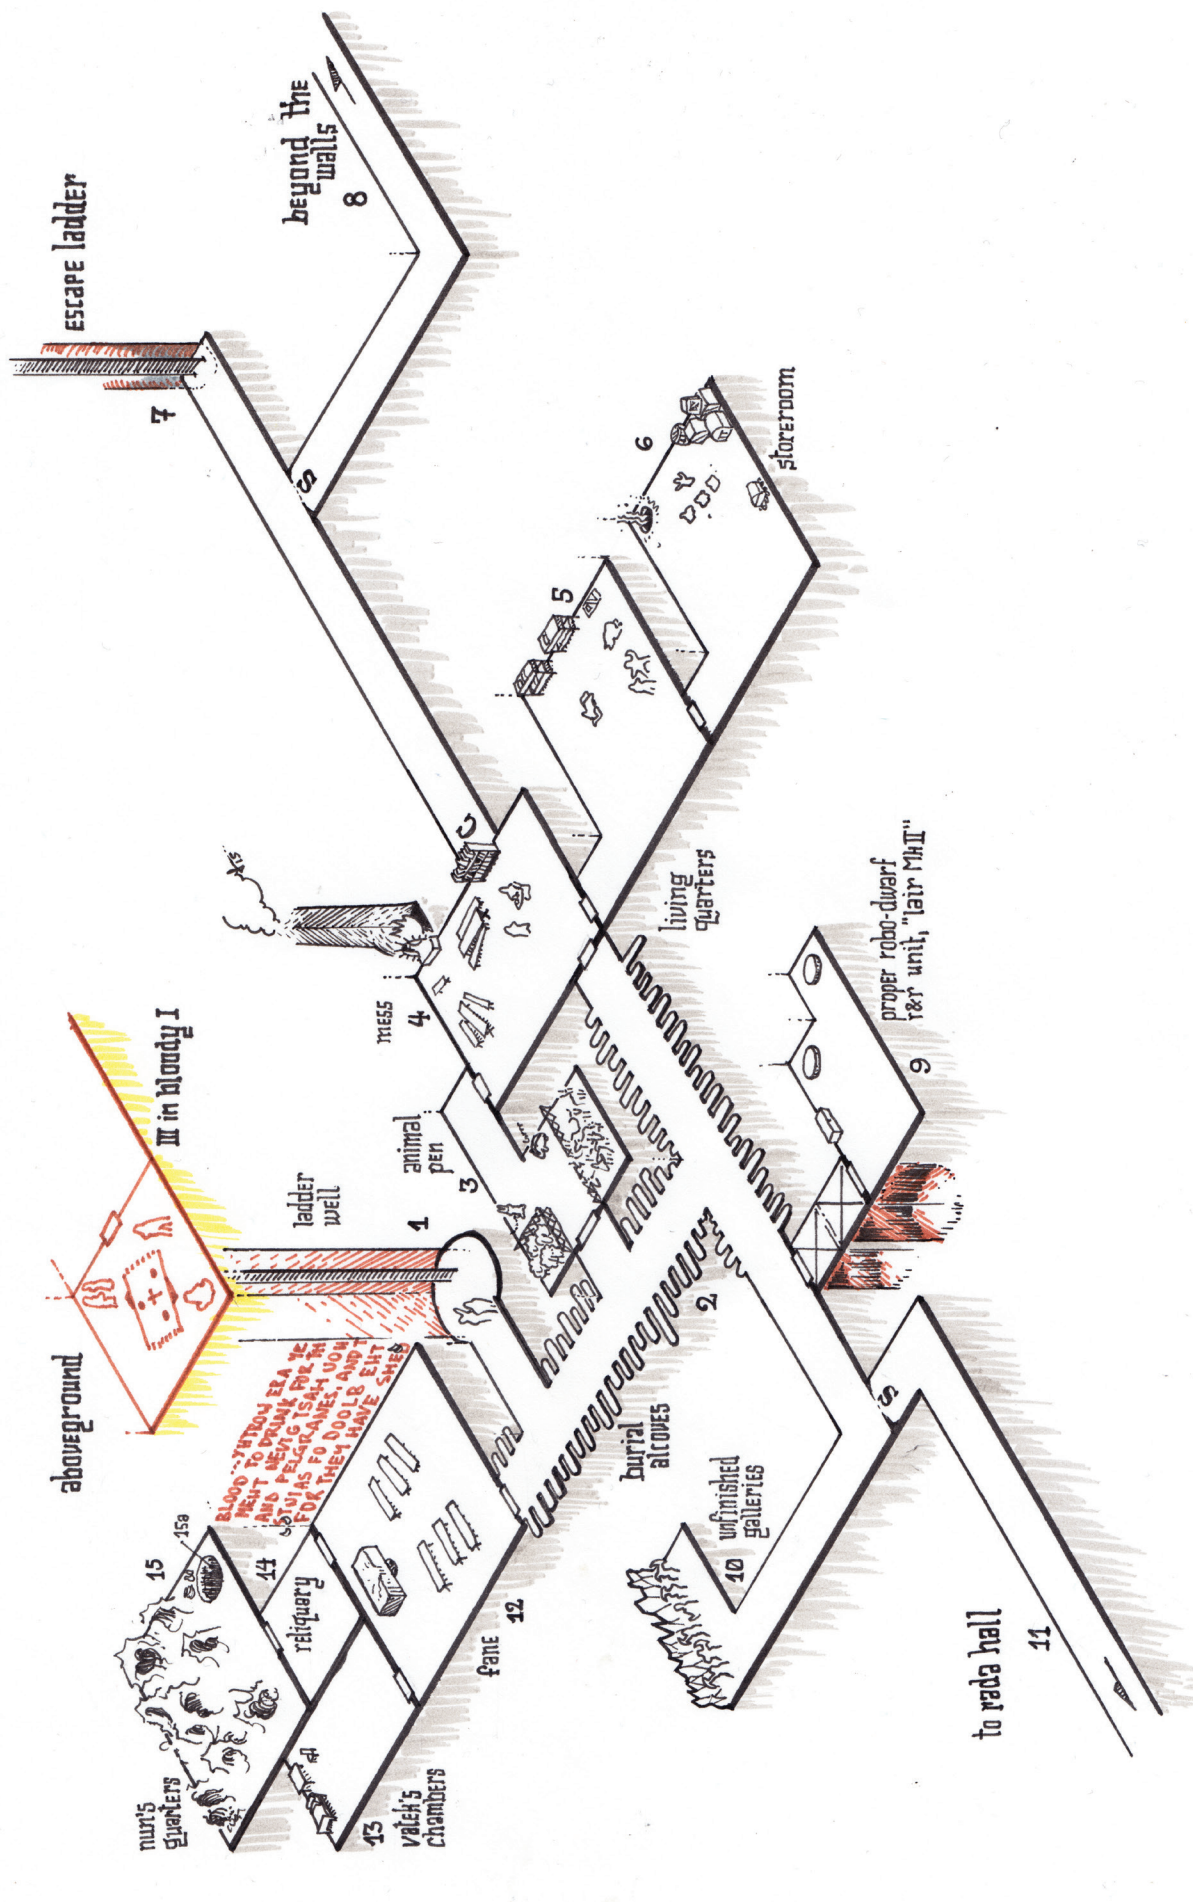

Fever-Dreaming Marlinko Maps

Fever-Dreaming Marlinko

A City Adventure Supplement for Labyrinth Lord

DESIGN AND WRITING: CHRIS KUTALIK
COVER ART: JEREMY DUNCAN
CARTOGRAPHY: LUKA REJEC

escape ladder

beyond the walls 8

7

store room

6

5

living quarters

mess

4

animal pen

3

ladder well

III in bloody I

aboveground

proper robo-dwarf
r&e unit, "lair MAII"

9

burial alcoves

2