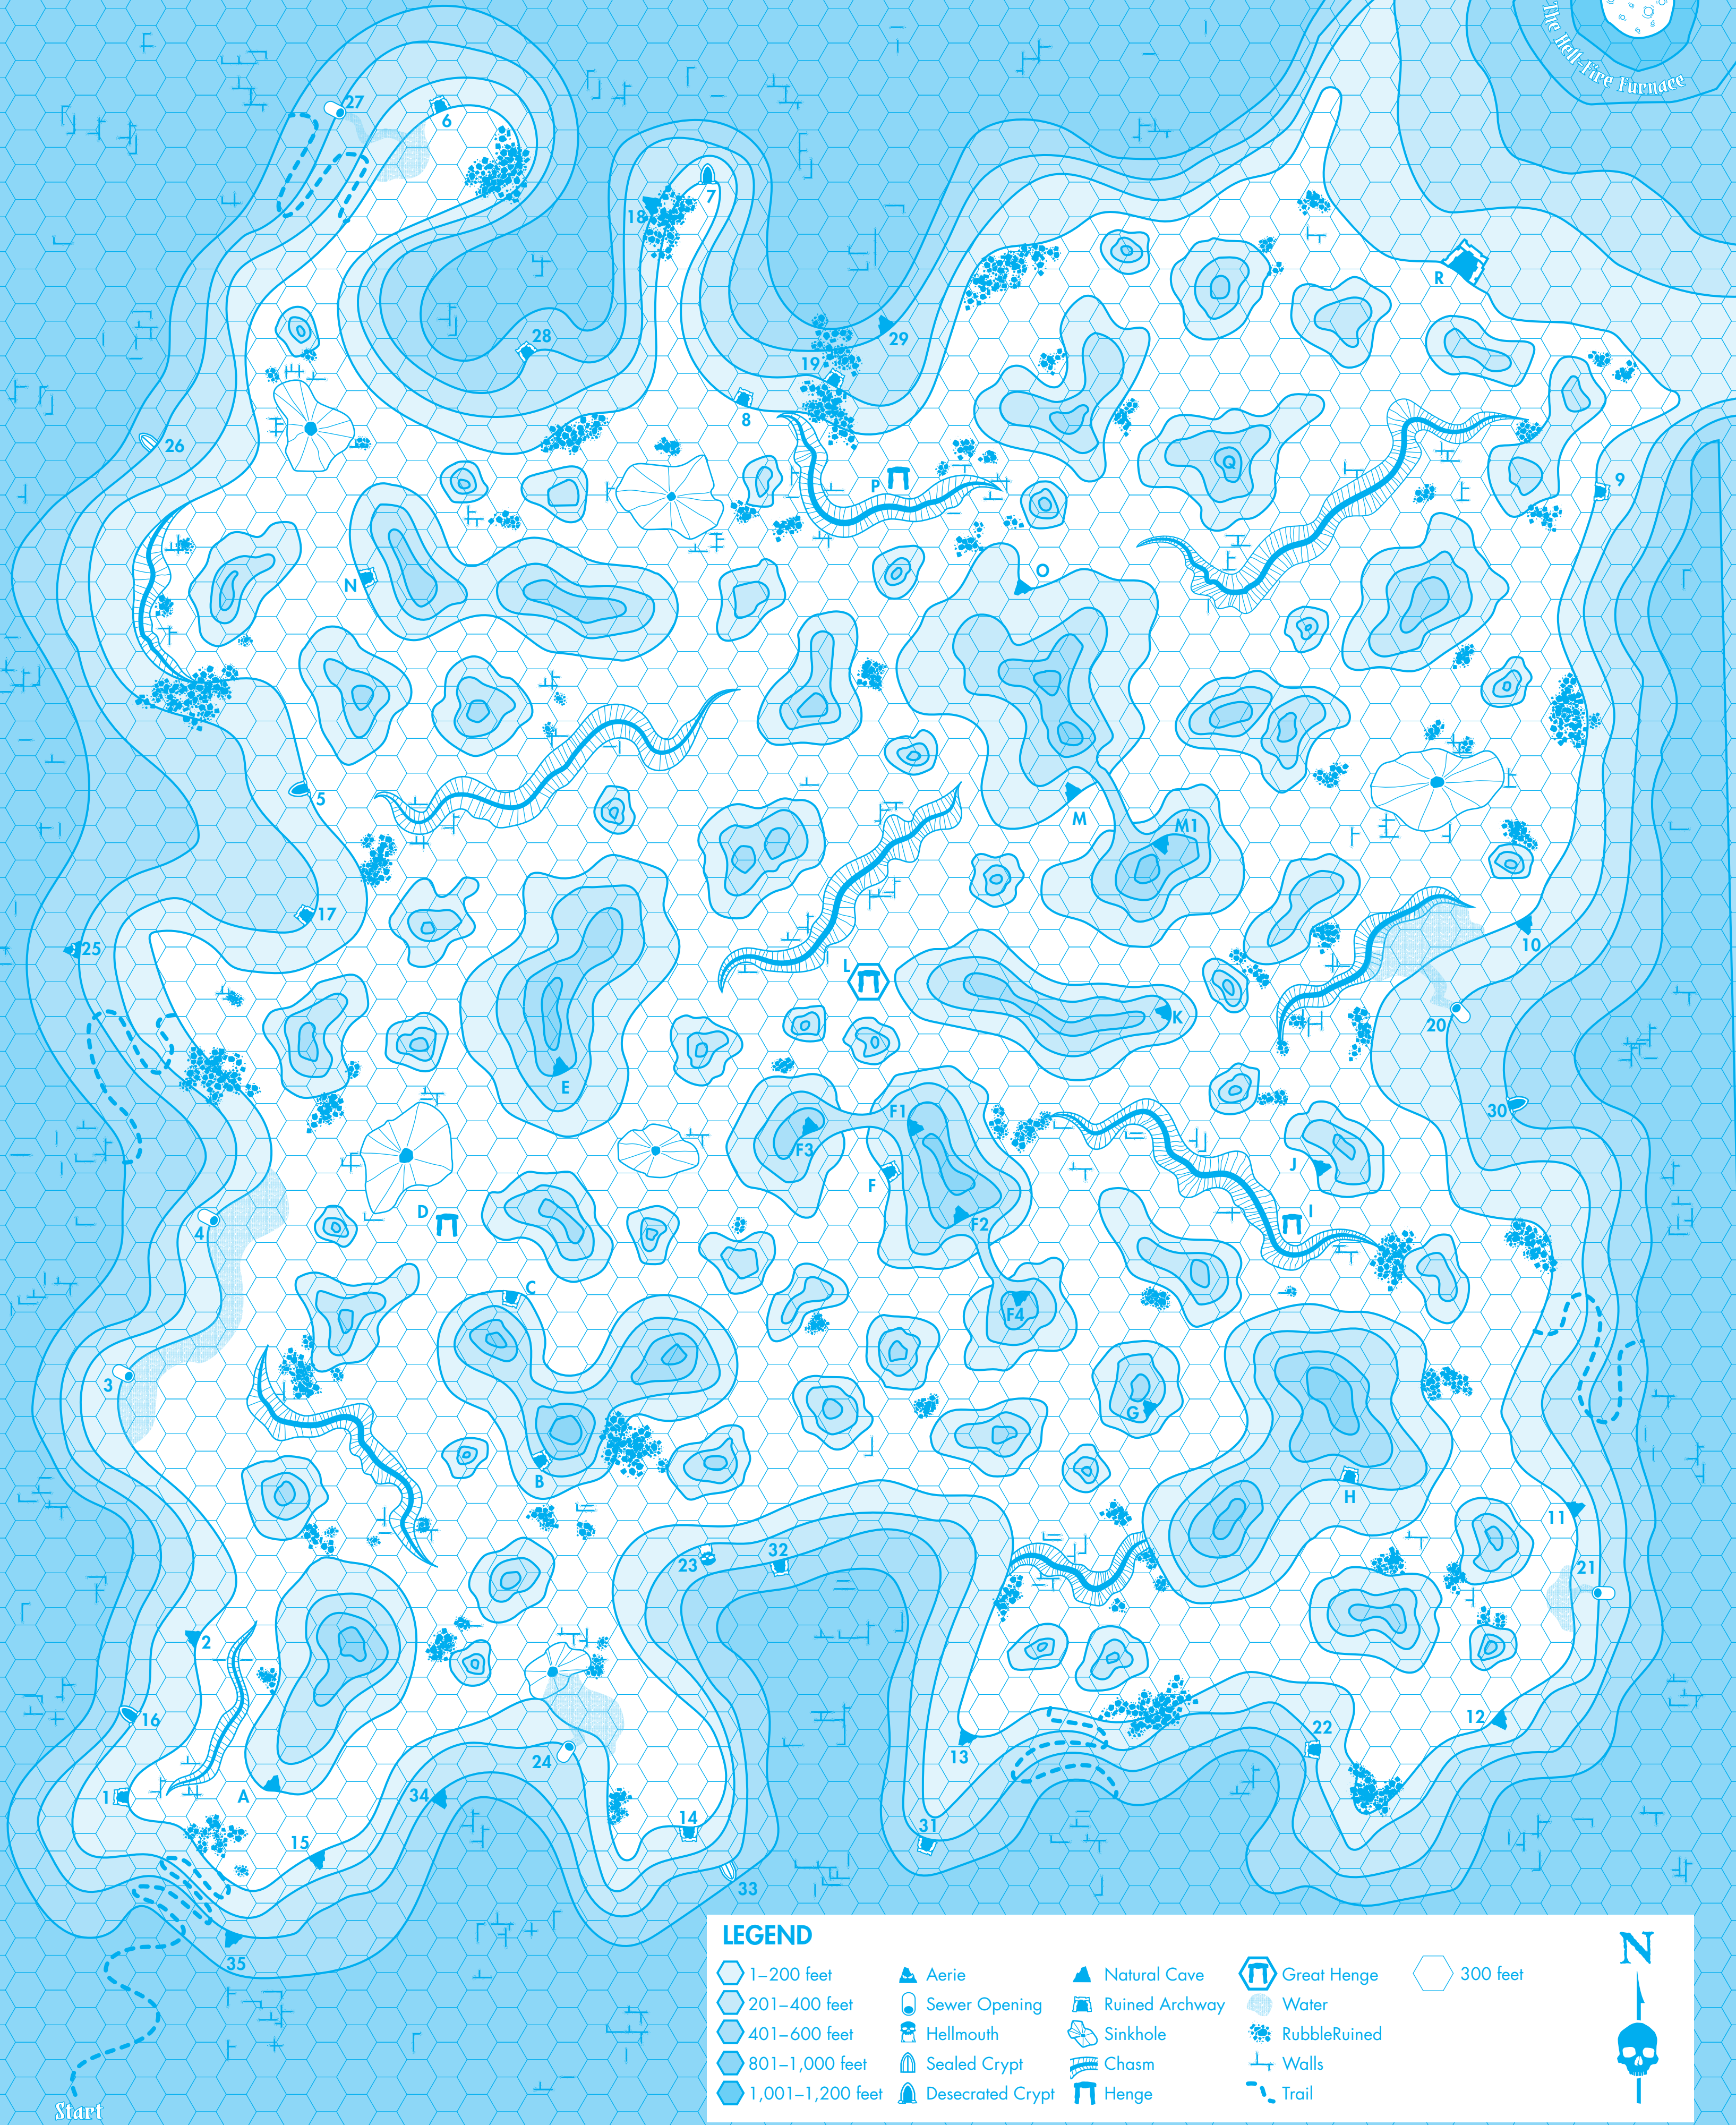

# The Forbidden Caverns of Archaia

## LEGEND

- |                  |                  |                |               |          |
|------------------|------------------|----------------|---------------|----------|
| 1-200 feet       | Aerie            | Natural Cave   | Great Henge   | 300 feet |
| 201-400 feet     | Sewer Opening    | Ruined Archway | Water         |          |
| 401-600 feet     | Hellmouth        | Sinkhole       | Rubble Ruined |          |
| 801-1,000 feet   | Sealed Crypt     | Chasm          | Walls         |          |
| 1,001-1,200 feet | Desecrated Crypt | Henge          | Trail         |          |