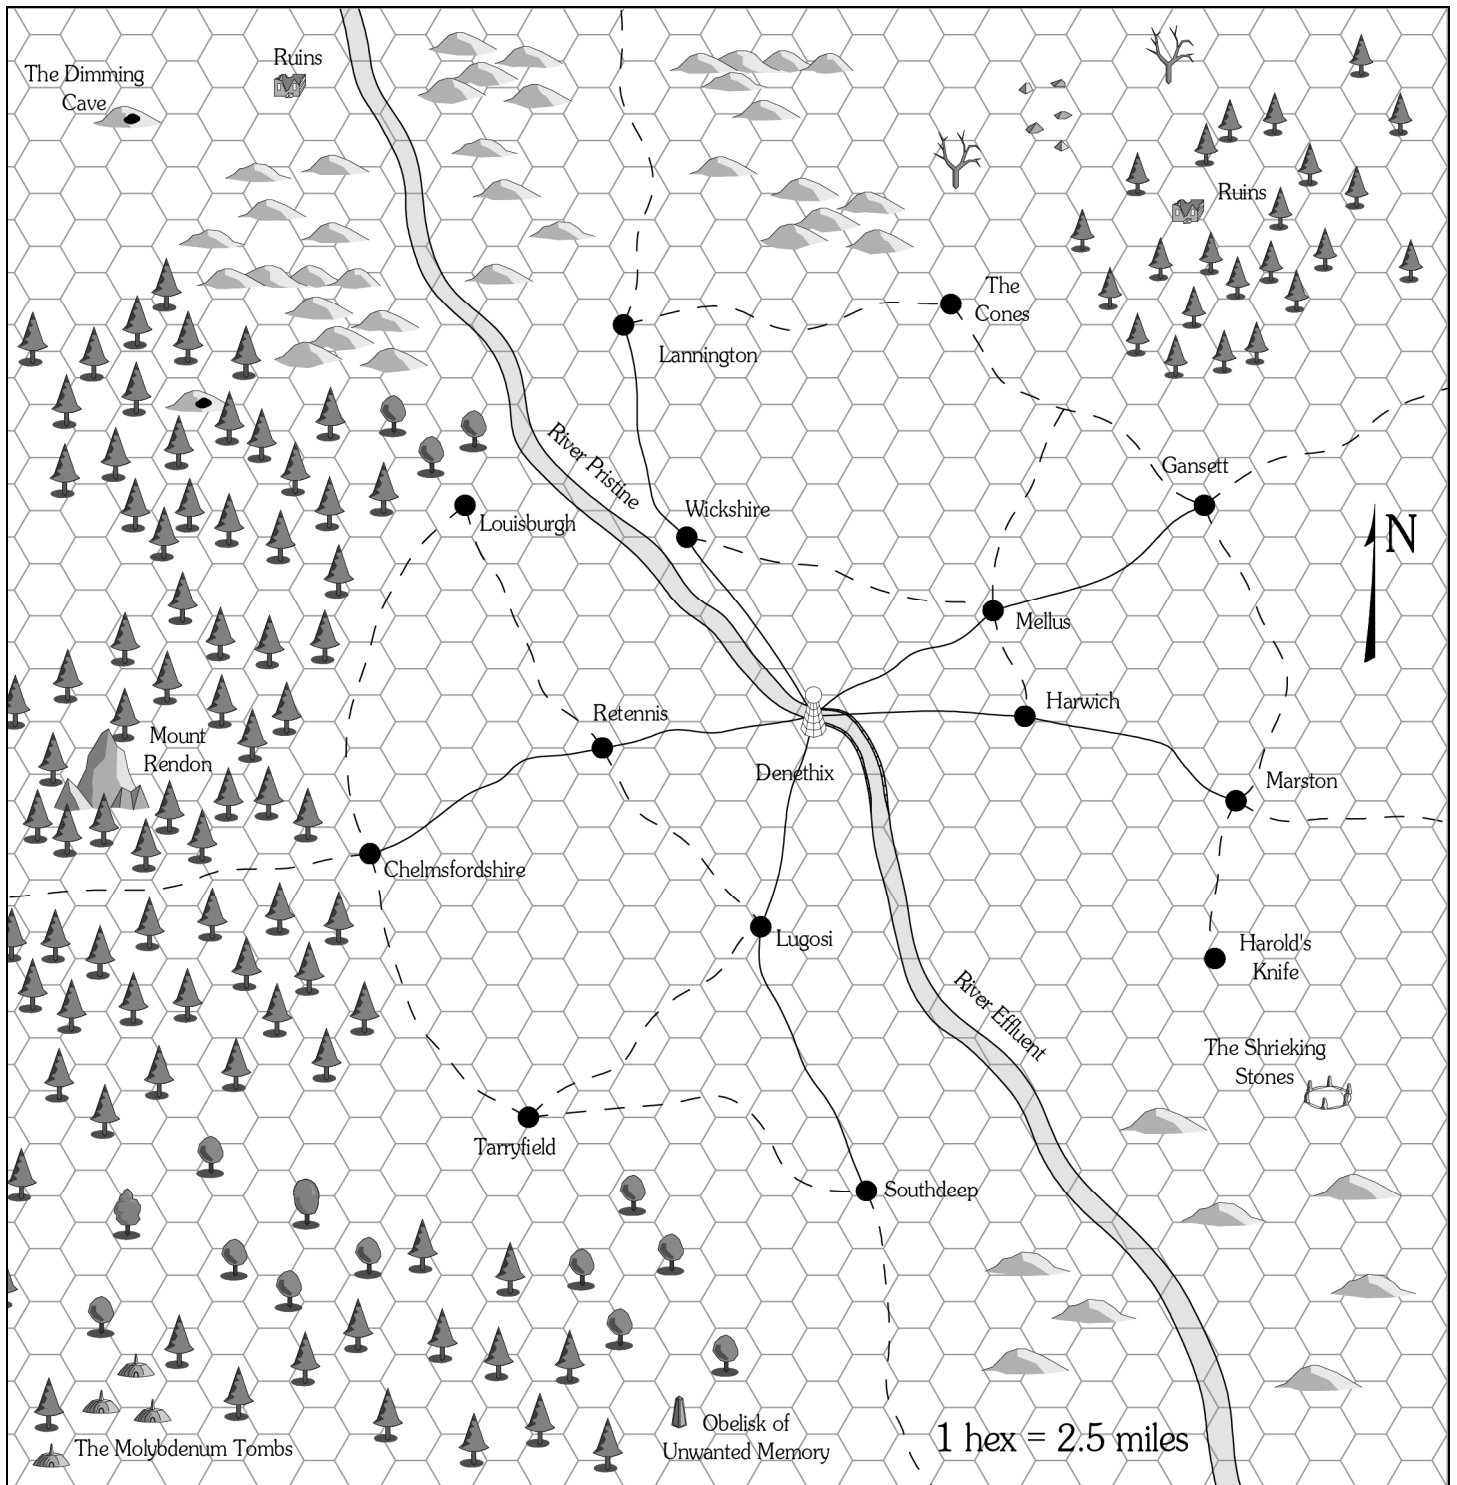

Dungeon Module ASE1

Anomalous Subsurface Environment

City of Denethix and Dungeon Level 1
by Patrick Wetmore
AN ADVENTURE FOR CHARACTER LEVELS 1-2

MAP PACK

Land of One Thousand Towers

Greater Denethix

Denethix

Moktar Lair

Gatehouse

Level 1