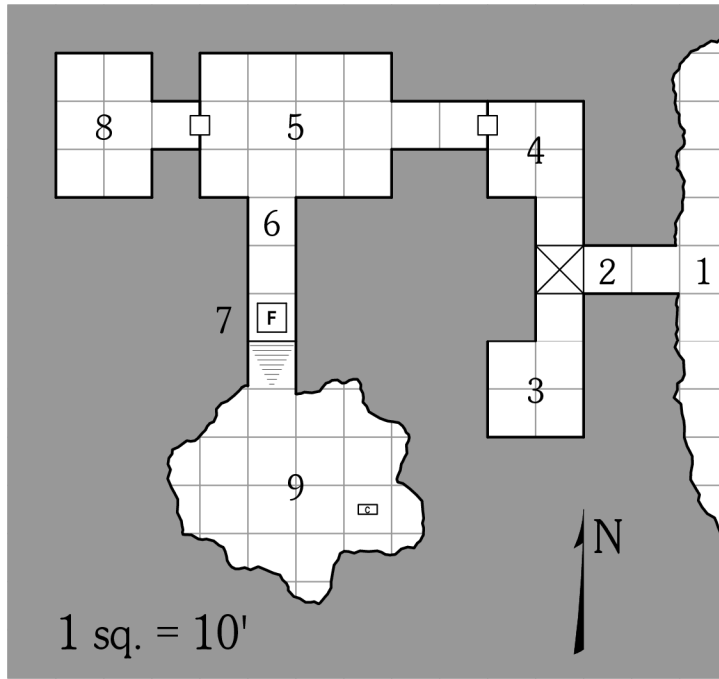

Dungeon Module ASE1

Anomalous Subsurface Environment

City of Denethix and Dungeon Level 1
by Patrick Wetmore
AN ADVENTURE FOR CHARACTER LEVELS 1-2

MAP PACK

Land of One Thousand Towers

Greater Denethix

Denethix

Moktar Lair

Gatehouse

Level 1