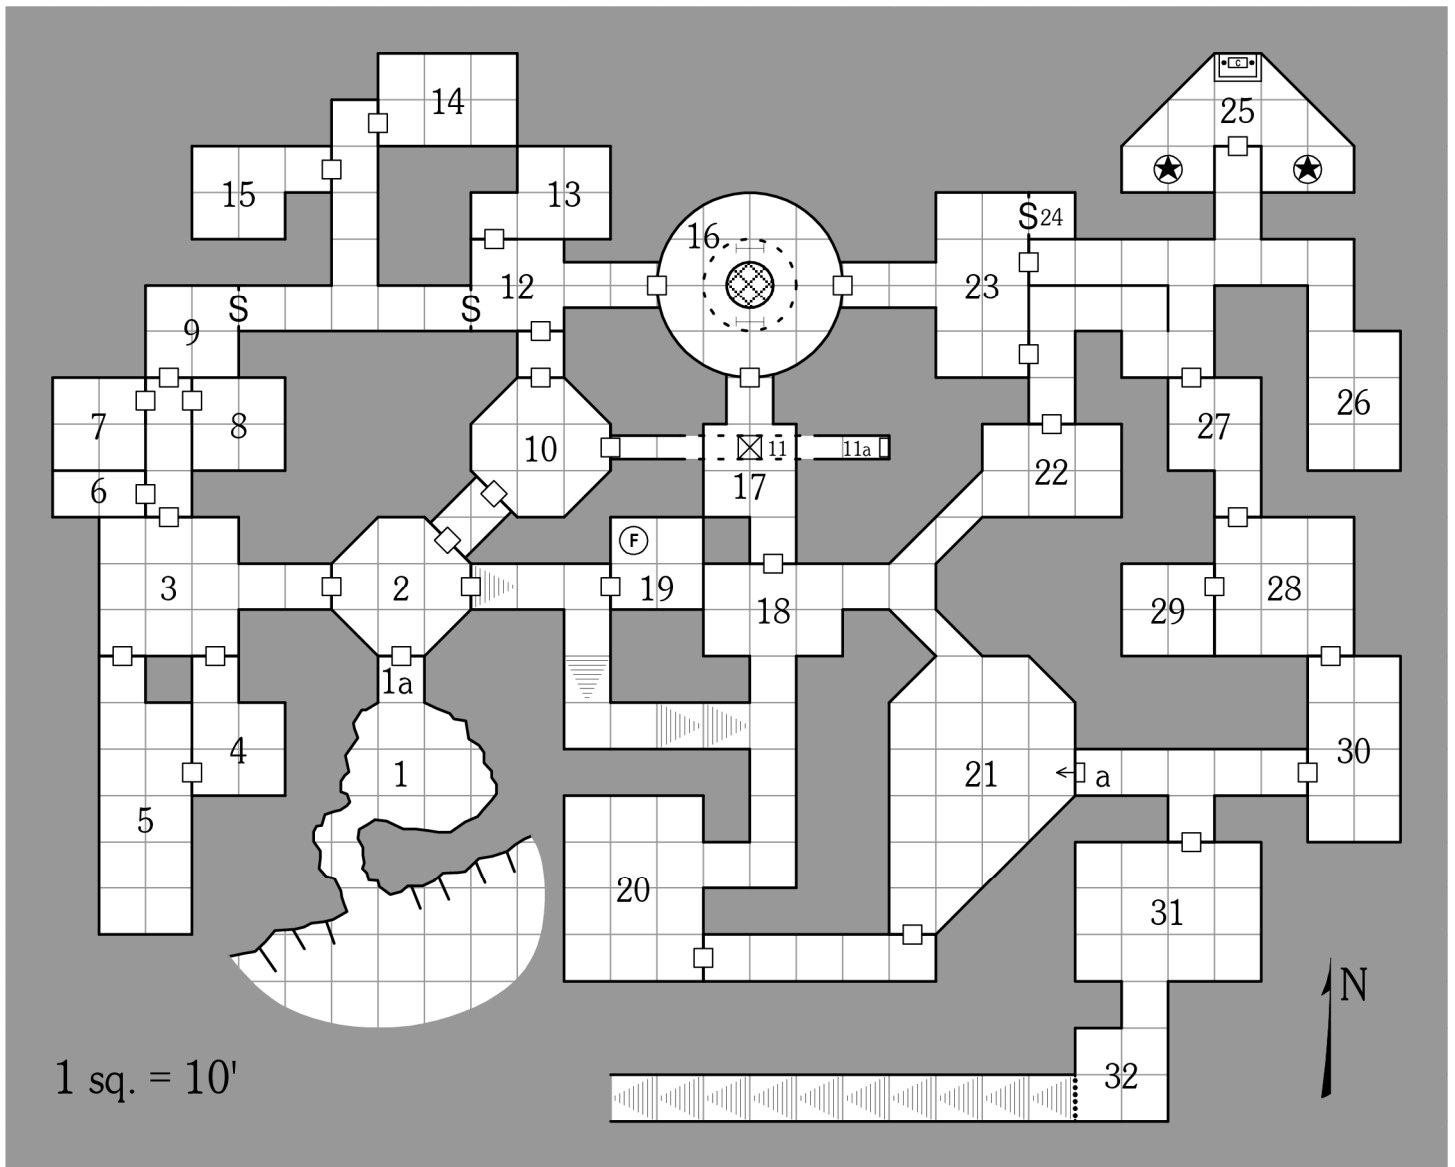

Dungeon Module ASE1

Anomalous Subsurface Environment

City of Denethix and Dungeon Level 1
by Patrick Wetmore
AN ADVENTURE FOR CHARACTER LEVELS 1-2

MAP PACK

Land of One Thousand Towers

Greater Denethix

Denethix

Moktar Lair

Gatehouse

Level 1