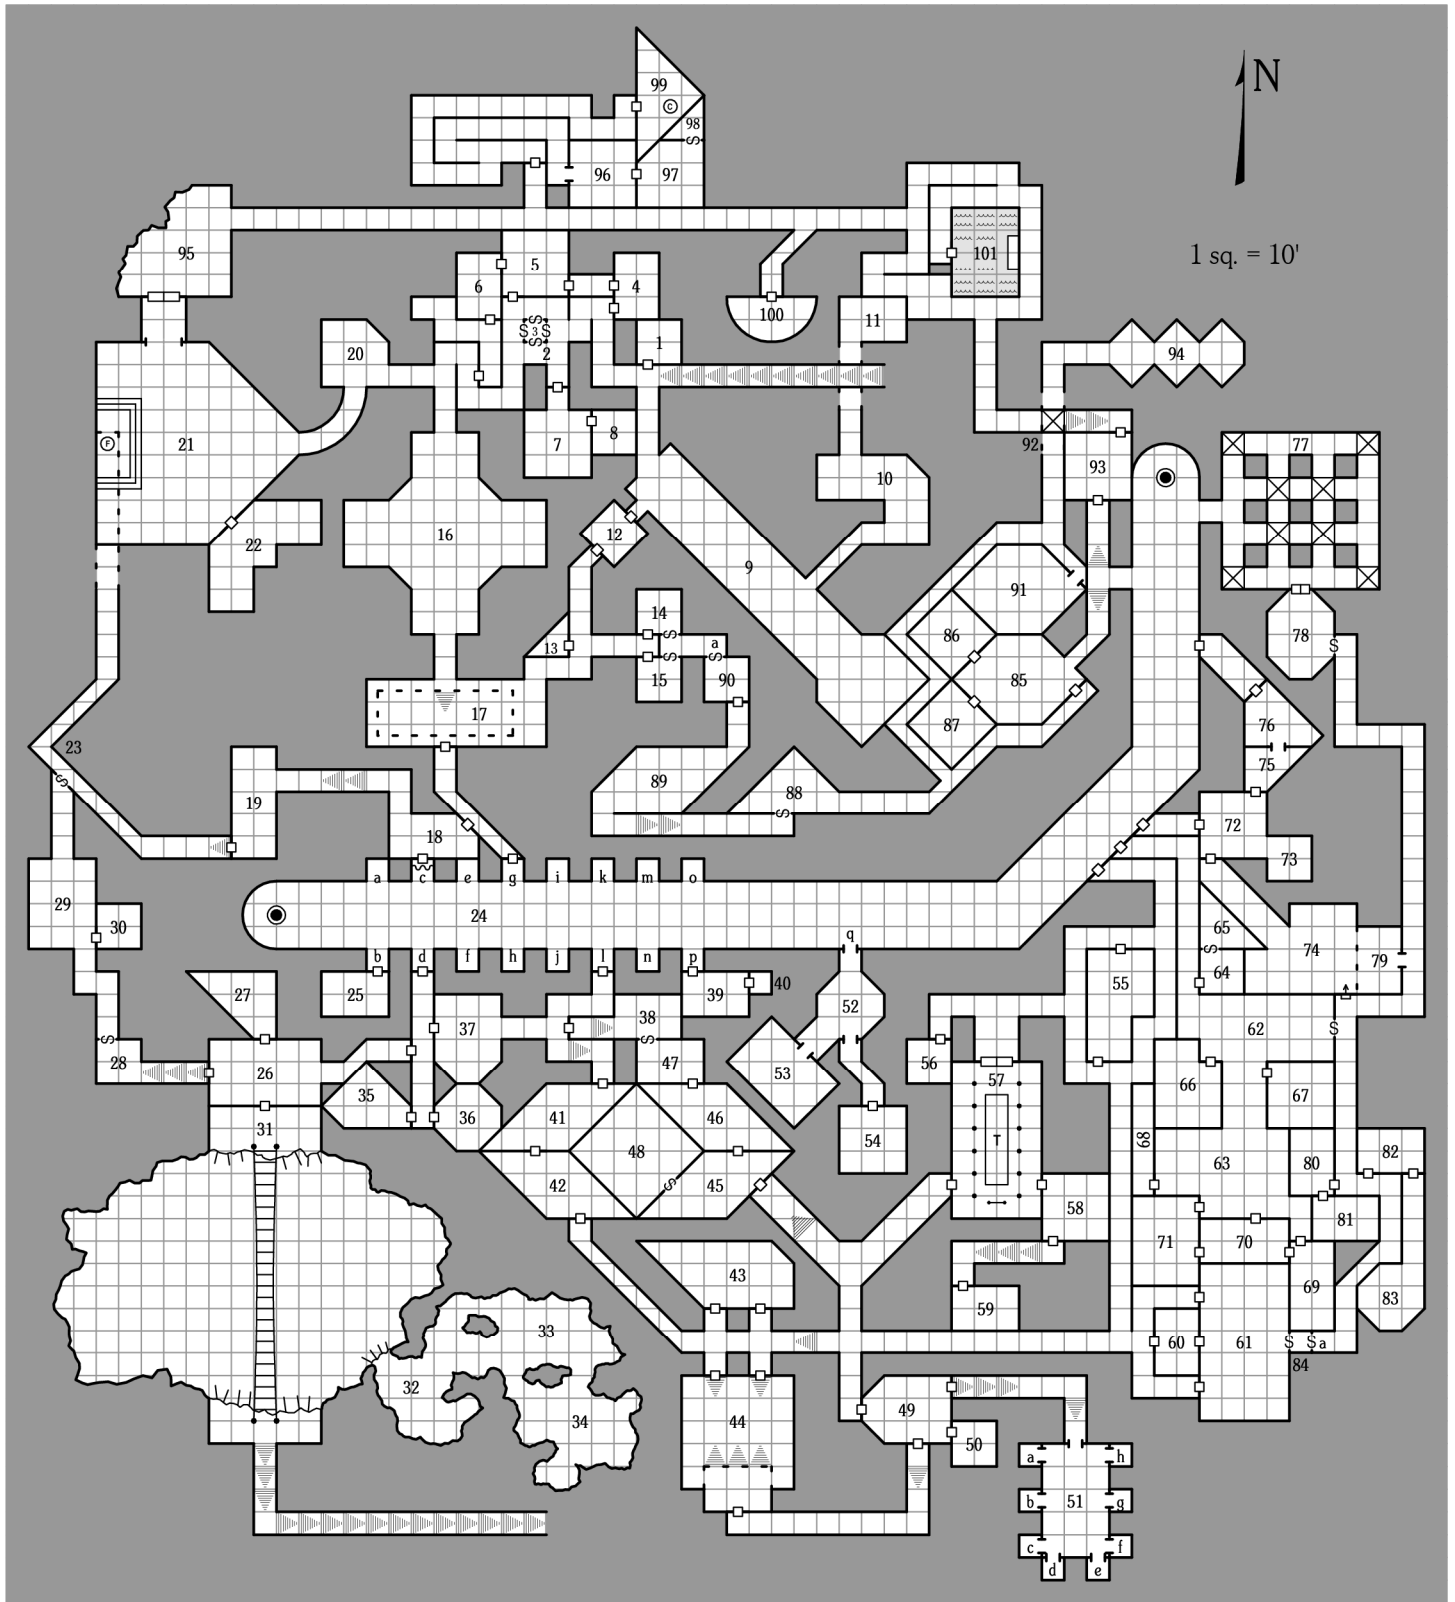

Dungeon Module ASE1

Anomalous Subsurface Environment

City of Denethix and Dungeon Level 1
by Patrick Wetmore
AN ADVENTURE FOR CHARACTER LEVELS 1-2

MAP PACK

Land of One Thousand Towers

Greater Denethix

Denethix

Moktar Lair

Gatehouse

Level 1