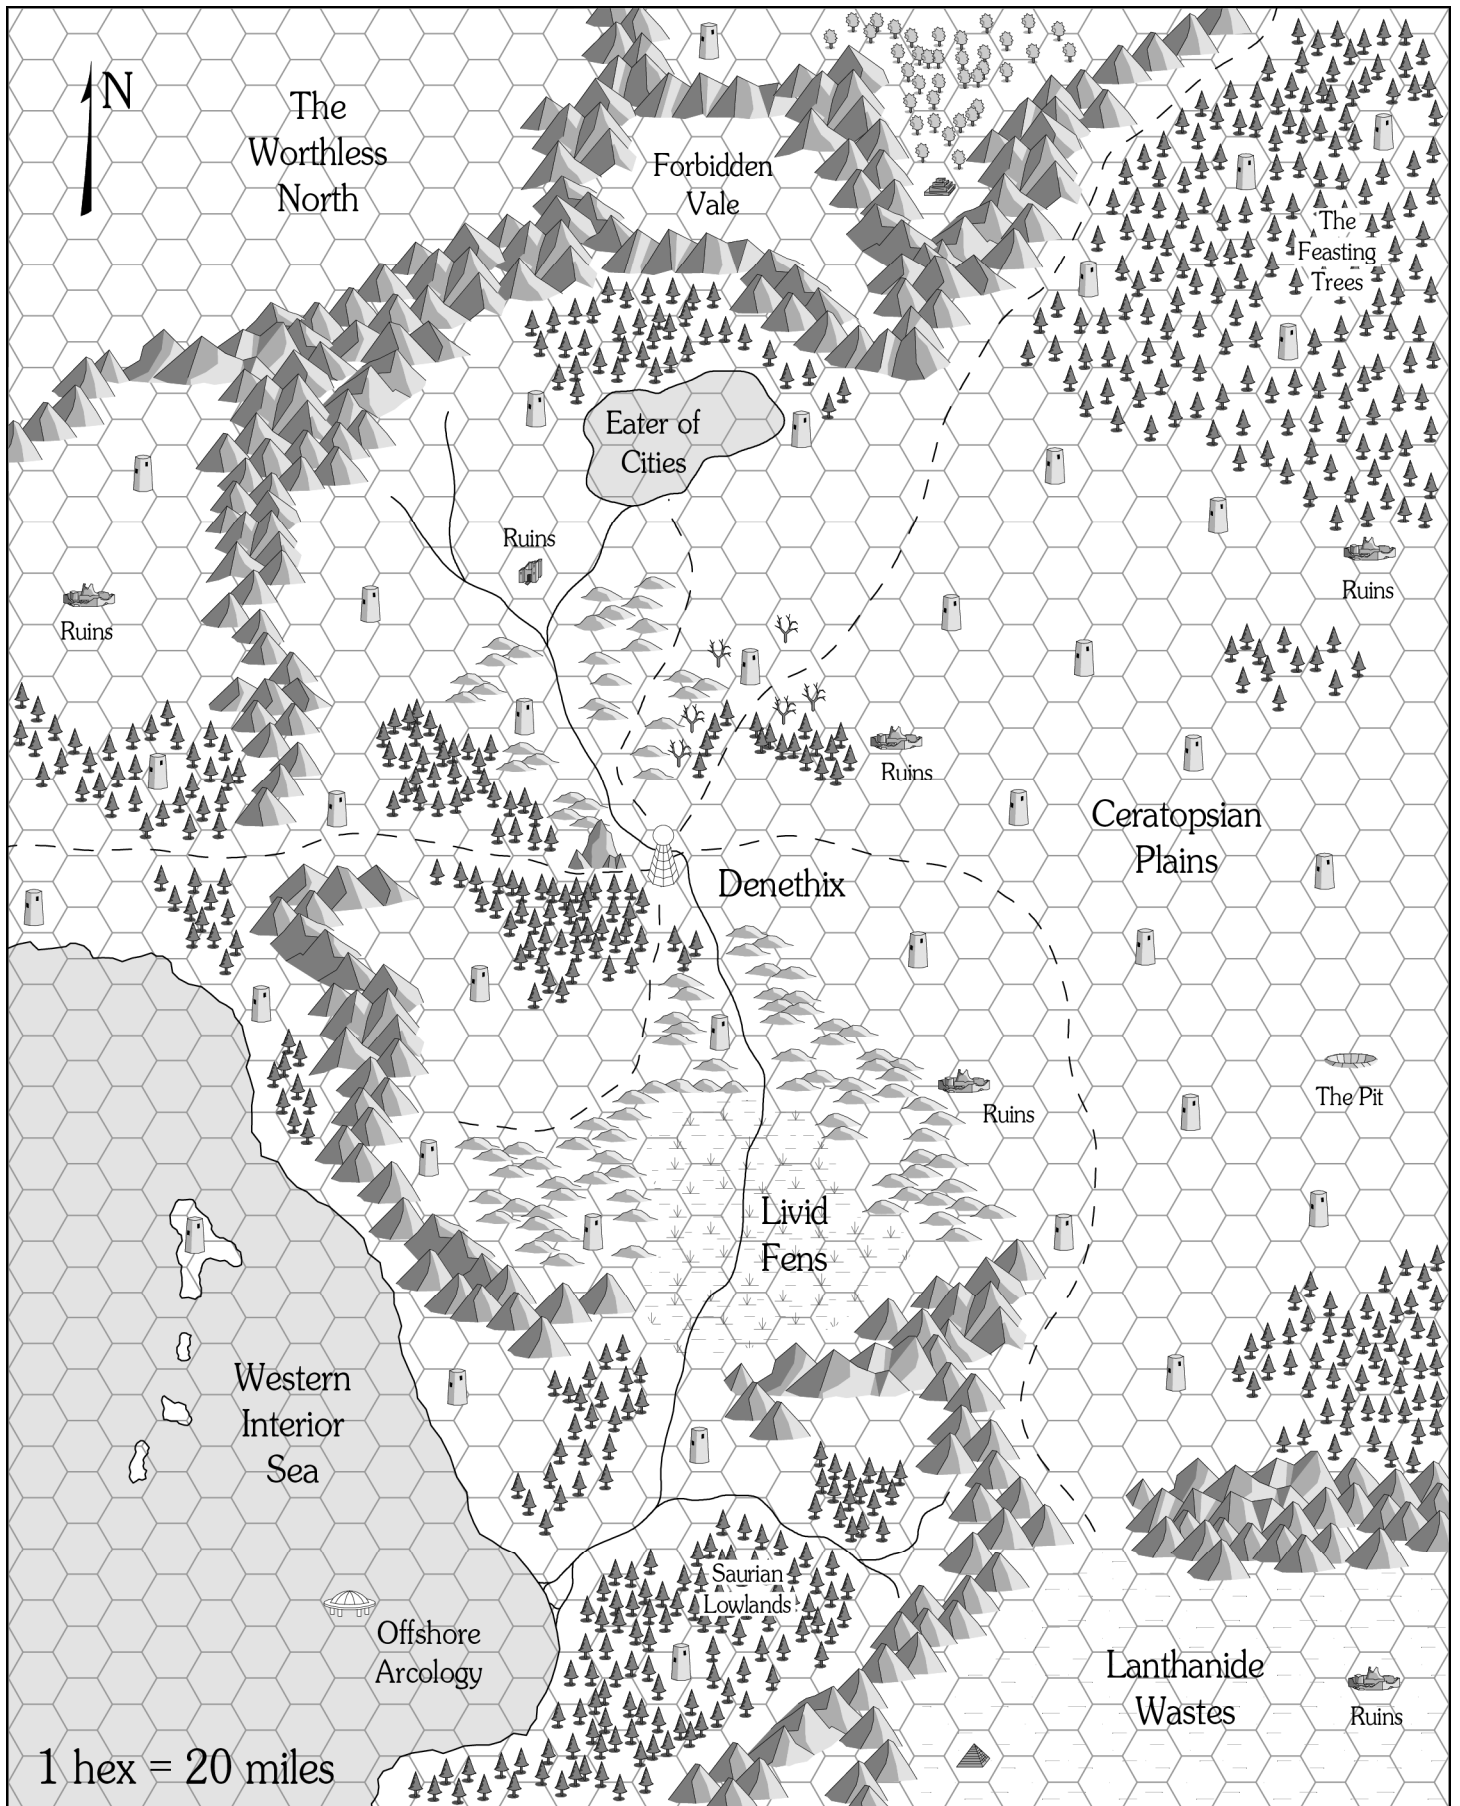

Dungeon Module ASE1

Anomalous Subsurface Environment

City of Denethix and Dungeon Level 1
by Patrick Wetmore
AN ADVENTURE FOR CHARACTER LEVELS 1-2

MAP PACK

Land of One Thousand Towers

Greater Denethix

Denethix

Moktar Lair

Gatehouse

Level 1