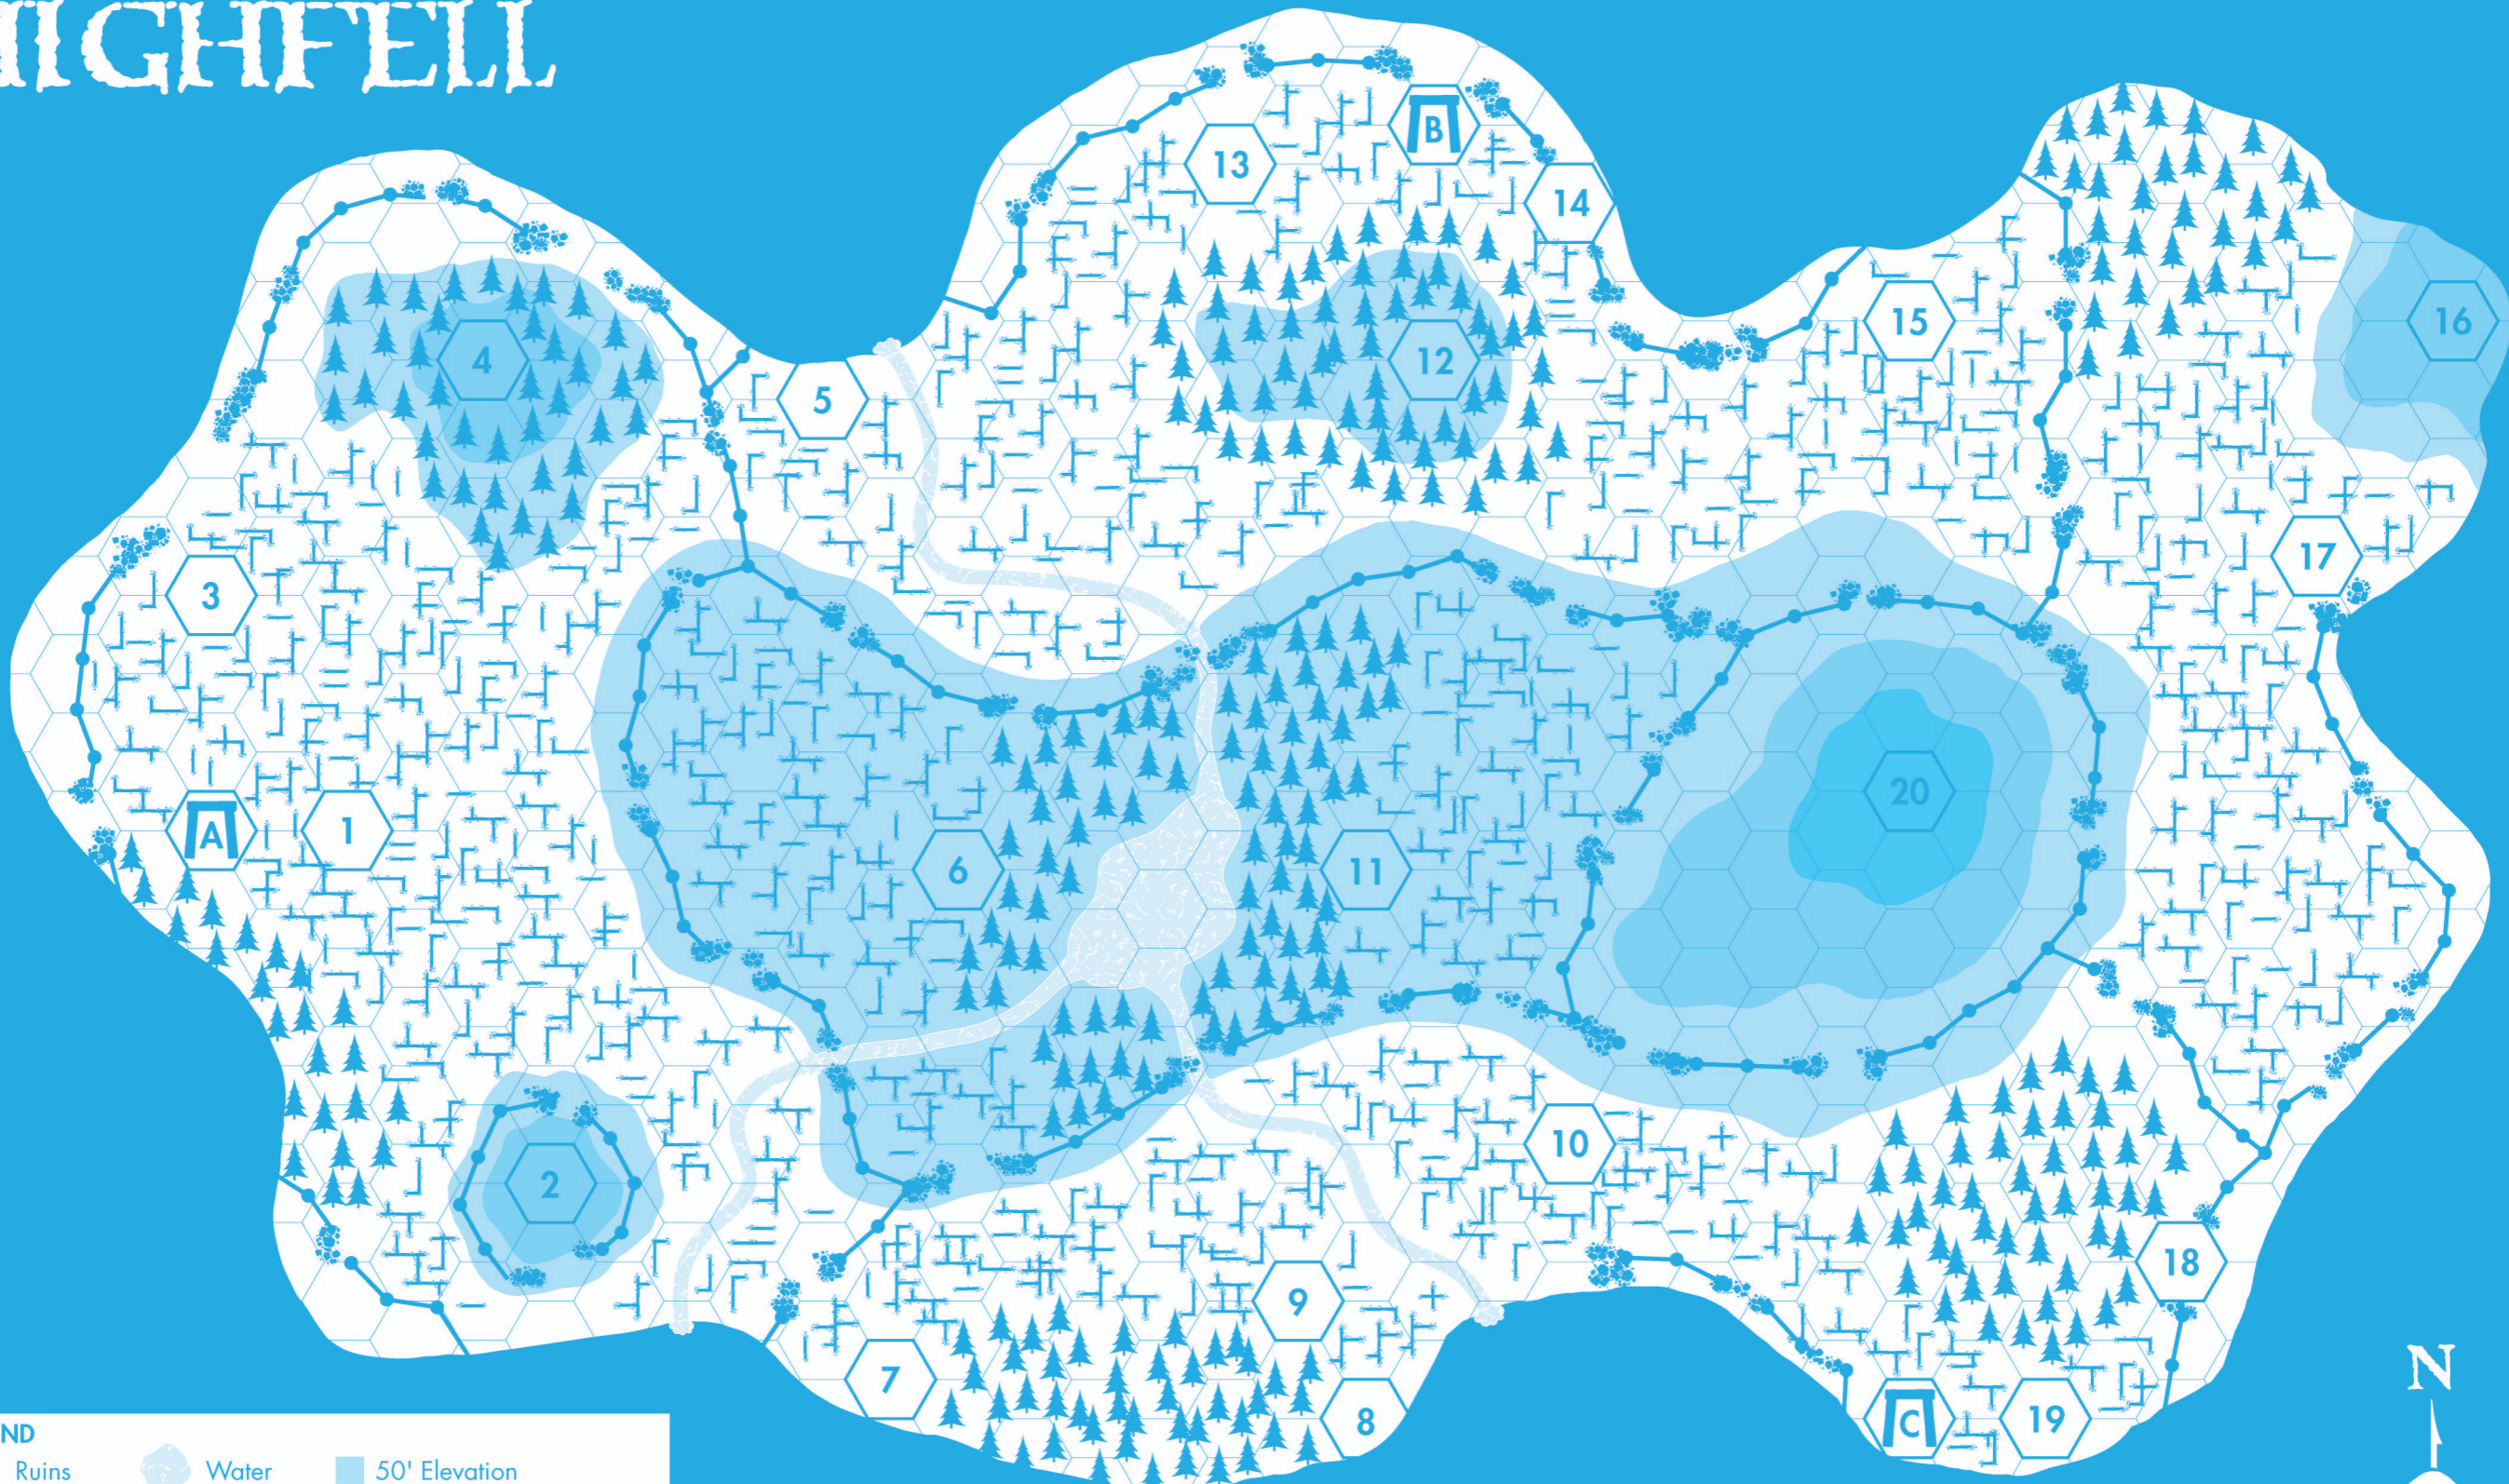

HIGHFELL

LEGEND

Ruins	Water	50' Elevation
Rubble	Forest	100' Elevation
Wall	Henge	150' Elevation

300'