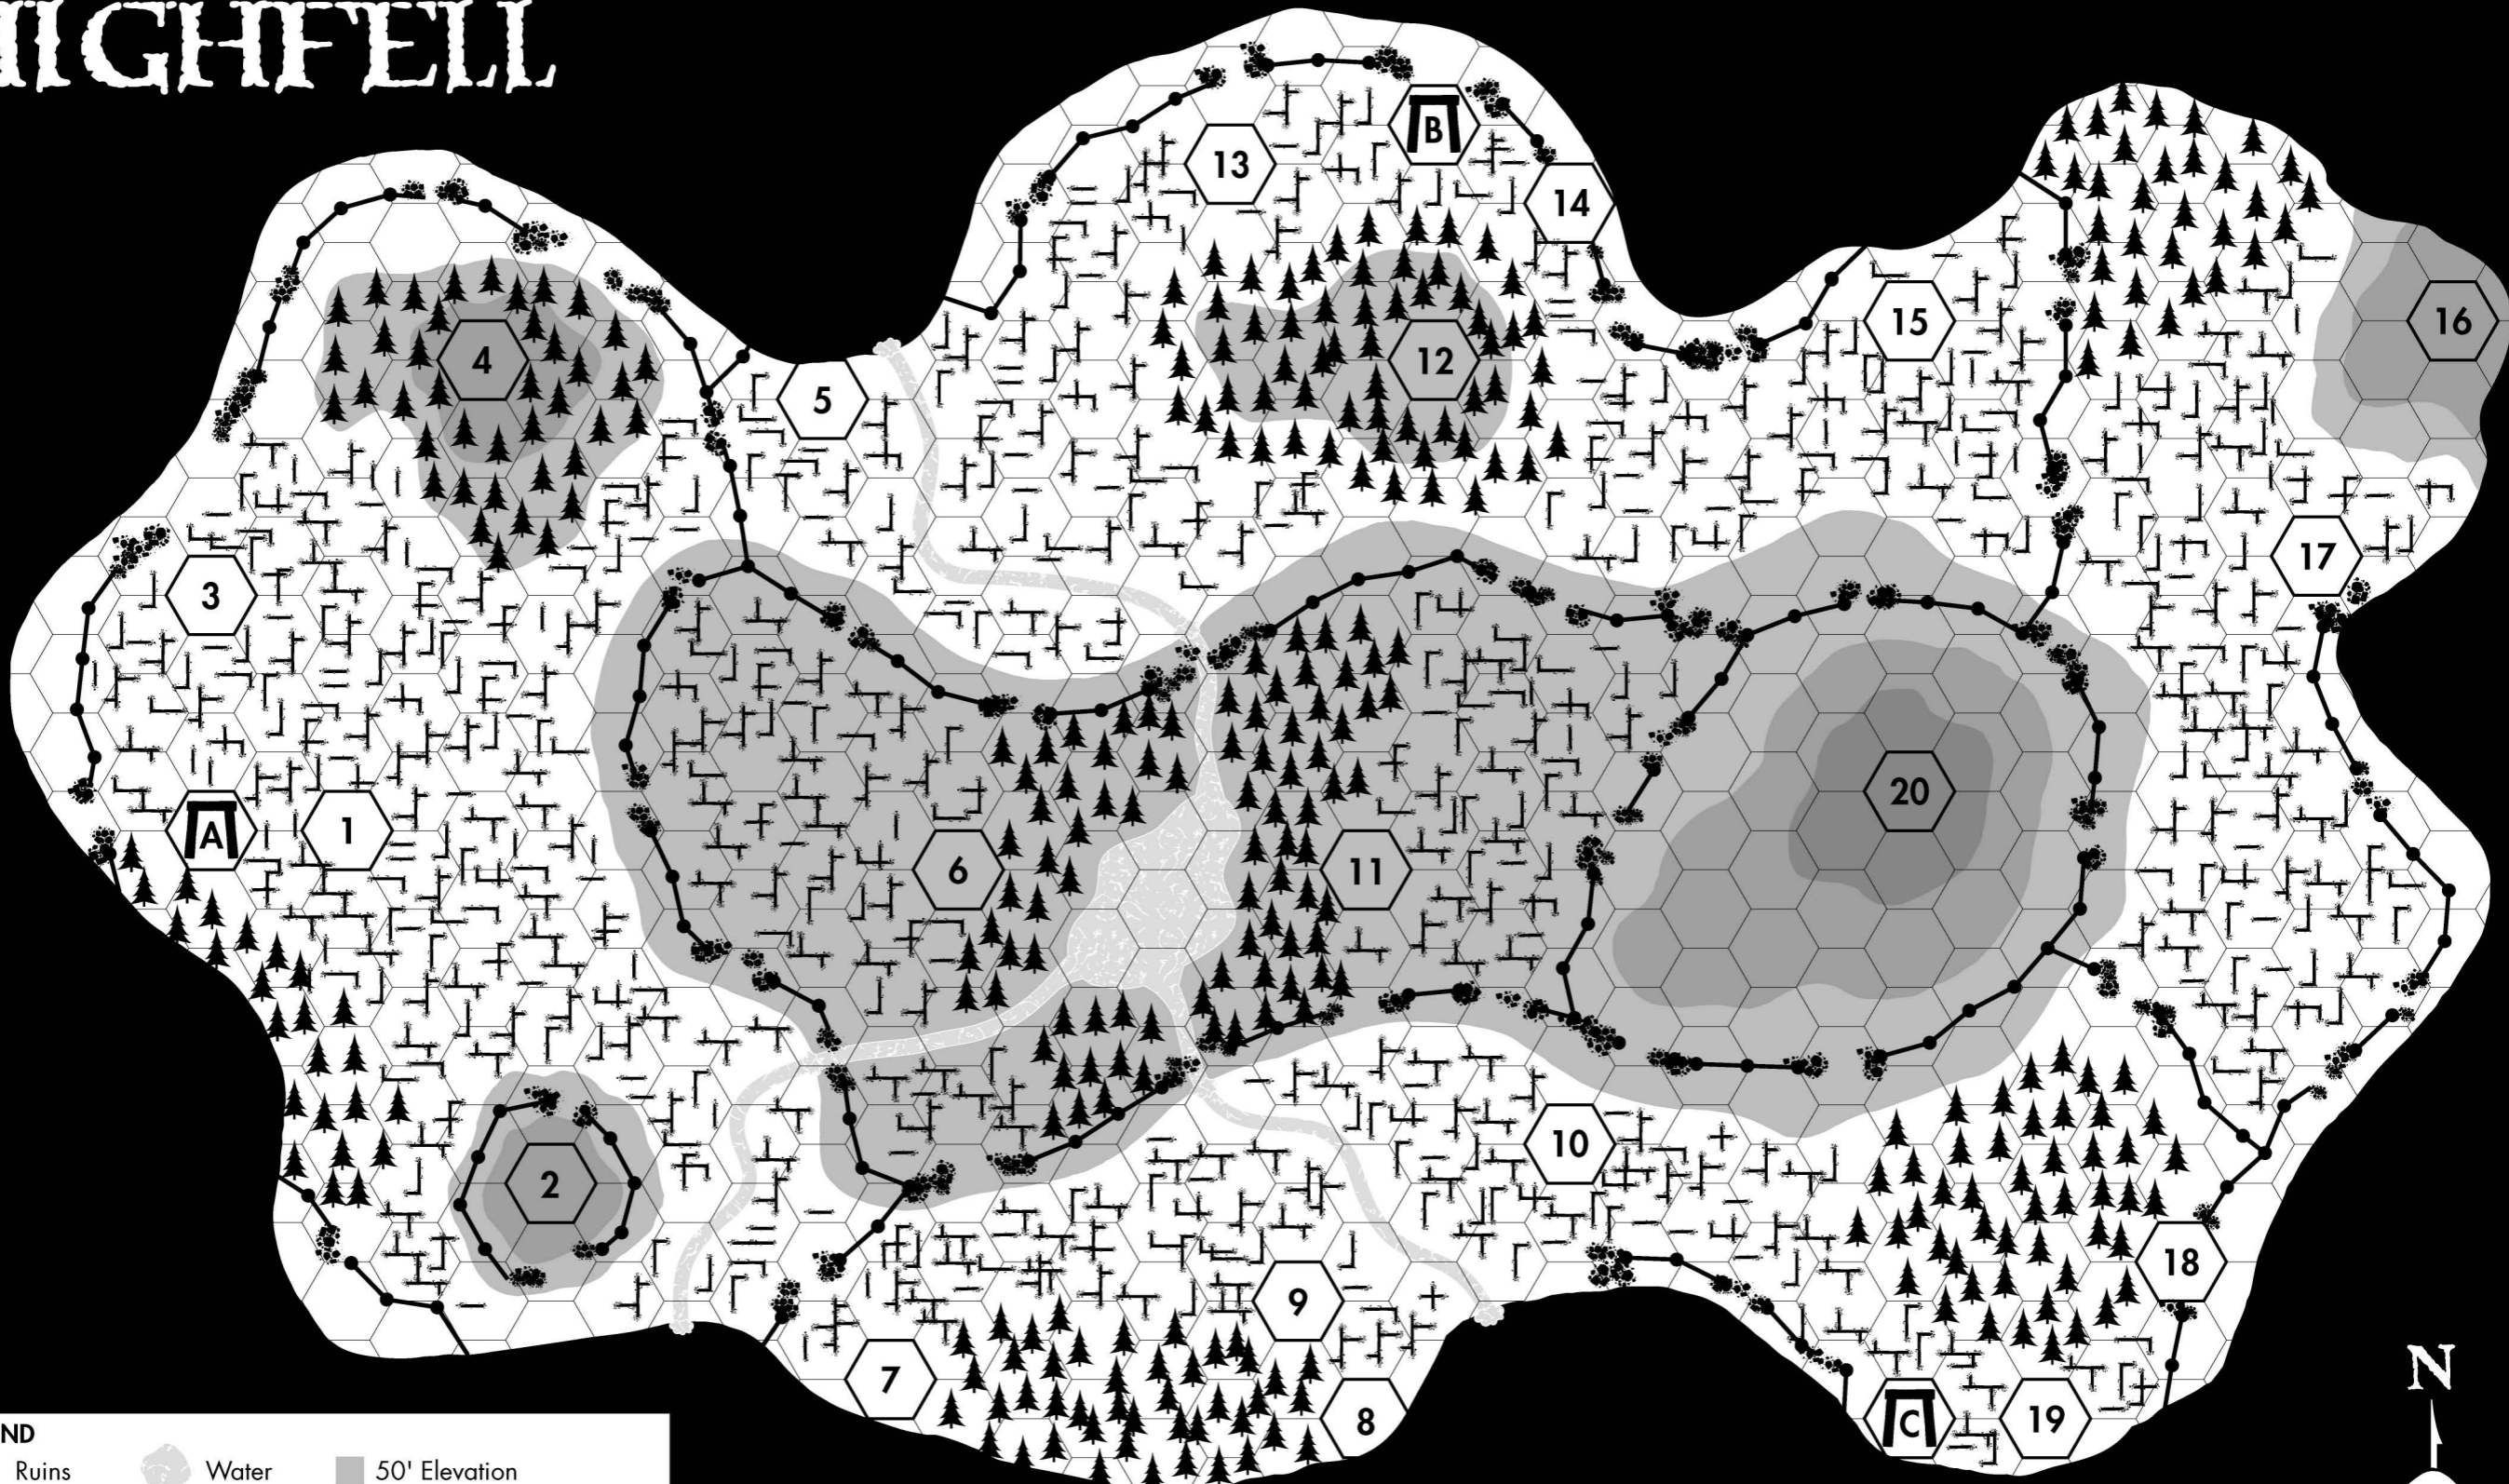

HIGHFELL

LEGEND

Ruins	Water	50' Elevation	
Rubble	Forest	100' Elevation	
Wall	Henge	150' Elevation	