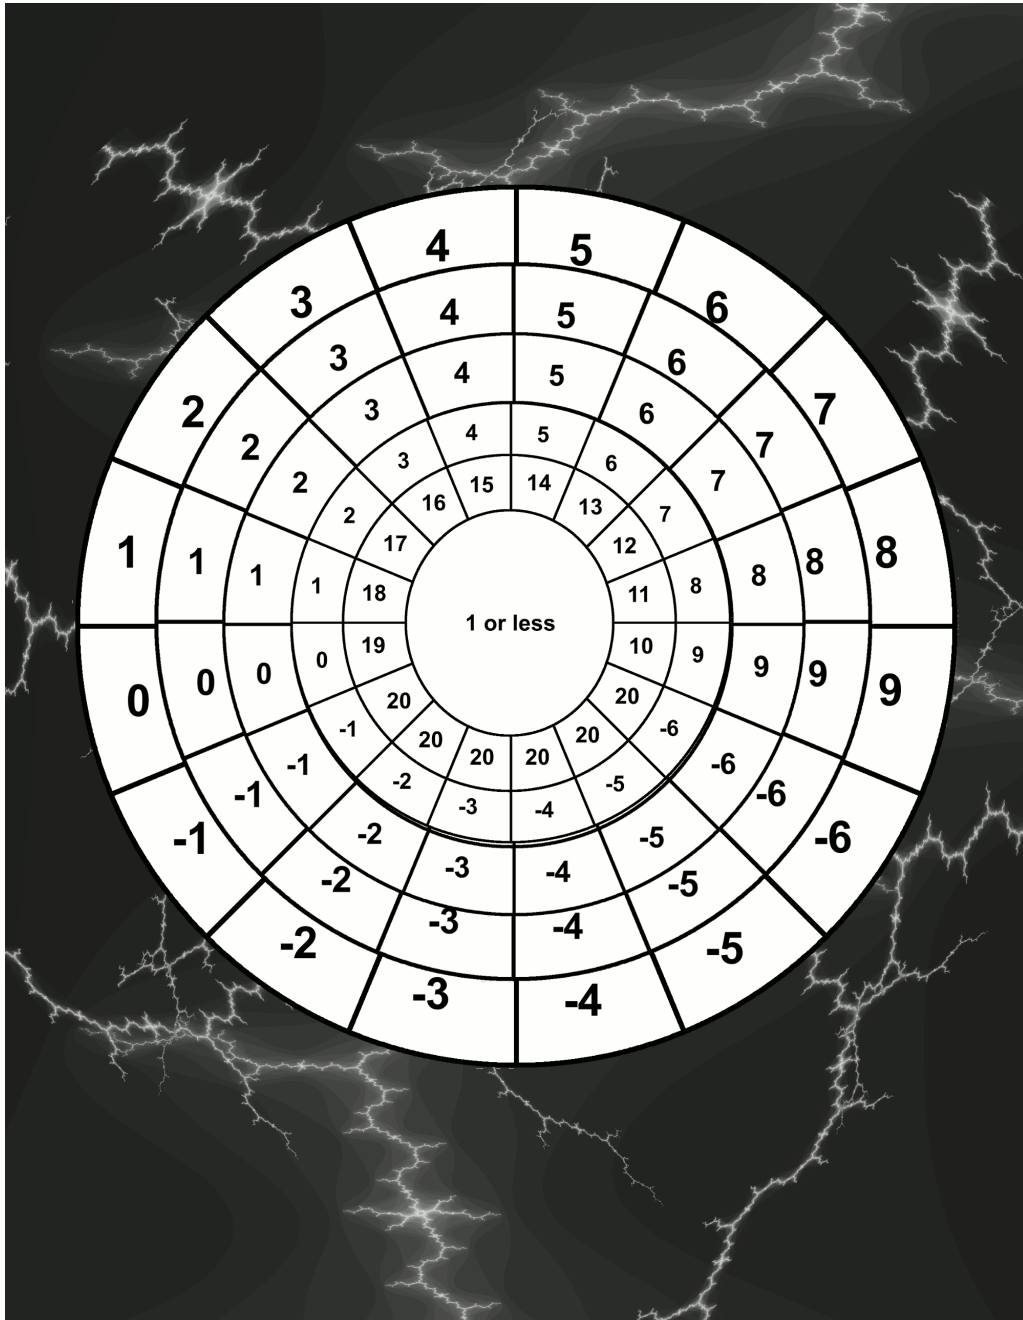

# Generic Monster Wheelies For Labyrinth Lord

**Generic Monster Wheelies  
For  
Labyrinth Lord**

**Put together by  
Unbalanced Dice Games**

**Numbers from the game  
Labyrinth Lord**

# Generic Monster Wheelies For Labyrinth Lord v.1

Wheelies are round charts that contain the following bits of information. Their to help players of the Labyrinth Lord game who want the information the Wheelies contain in front of them. These Wheelies are generic. Their for monsters without a proper Wheelie in the Labyrinth Lord game. The Wheelies are divided into many different parts:

On top of the circle: monster name

The inner circle: The HD of the monster

The outer rings:

First circle: AC

Second circle: The 20 sided dice roll to hit that AC based off of a monster's HD.

The following pages contains Genric Monster Wheelies. 1 page for each HD in the Monster Attack Table(in the Labyrinth Lord book). All the HD are based off of what's in the book.