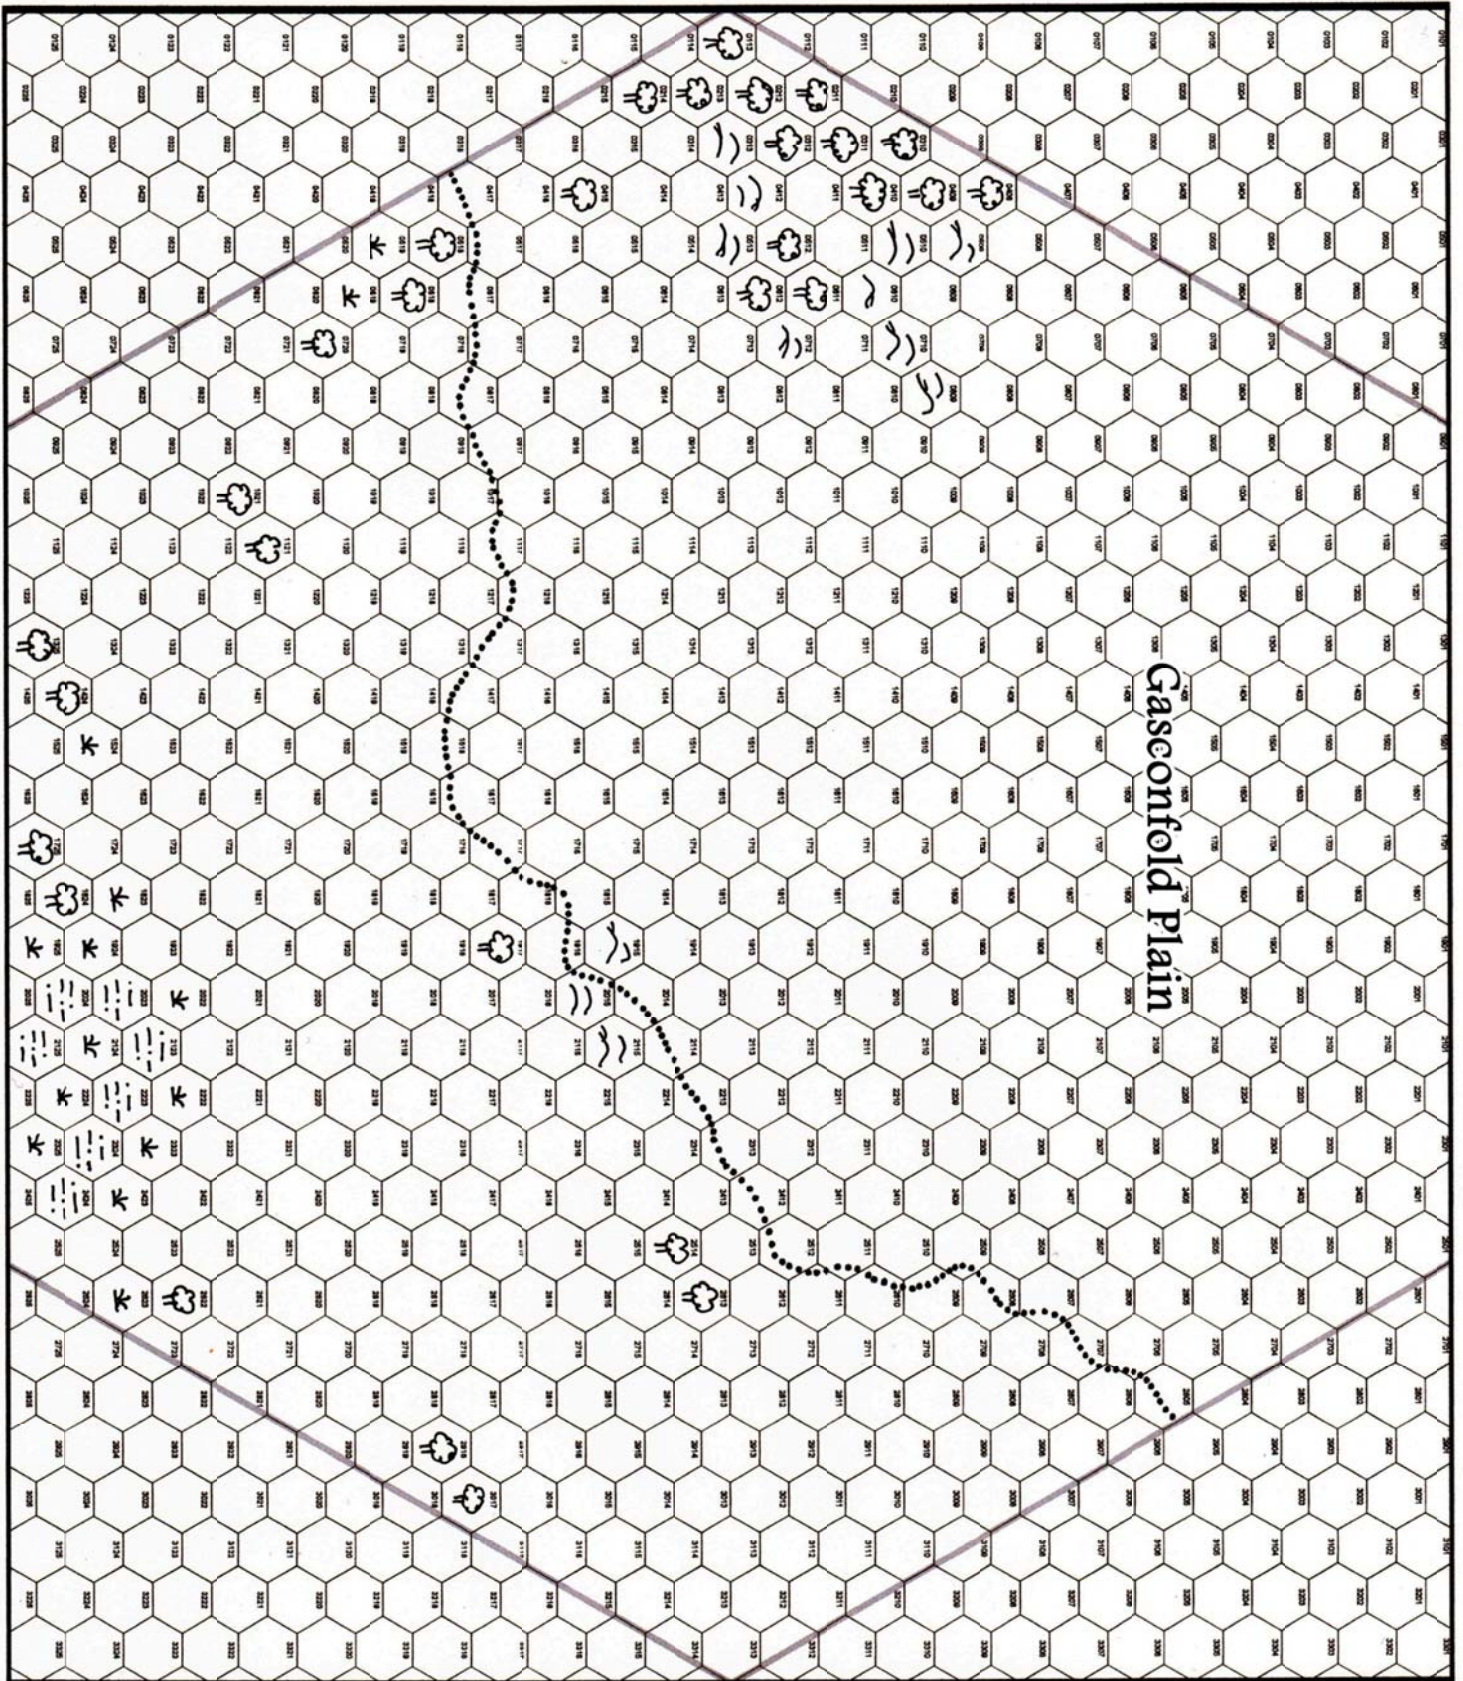

Wilderlands Campaign Hex 3615 - Roglaroon

Wilderlands Campaign Hex 3715 – Gasconfold Plains

Wilderlands Campaign Hex 3814 – Gasconfold Plains

Wilderlands Campaign Hex 3914 – Moorshead Stannary