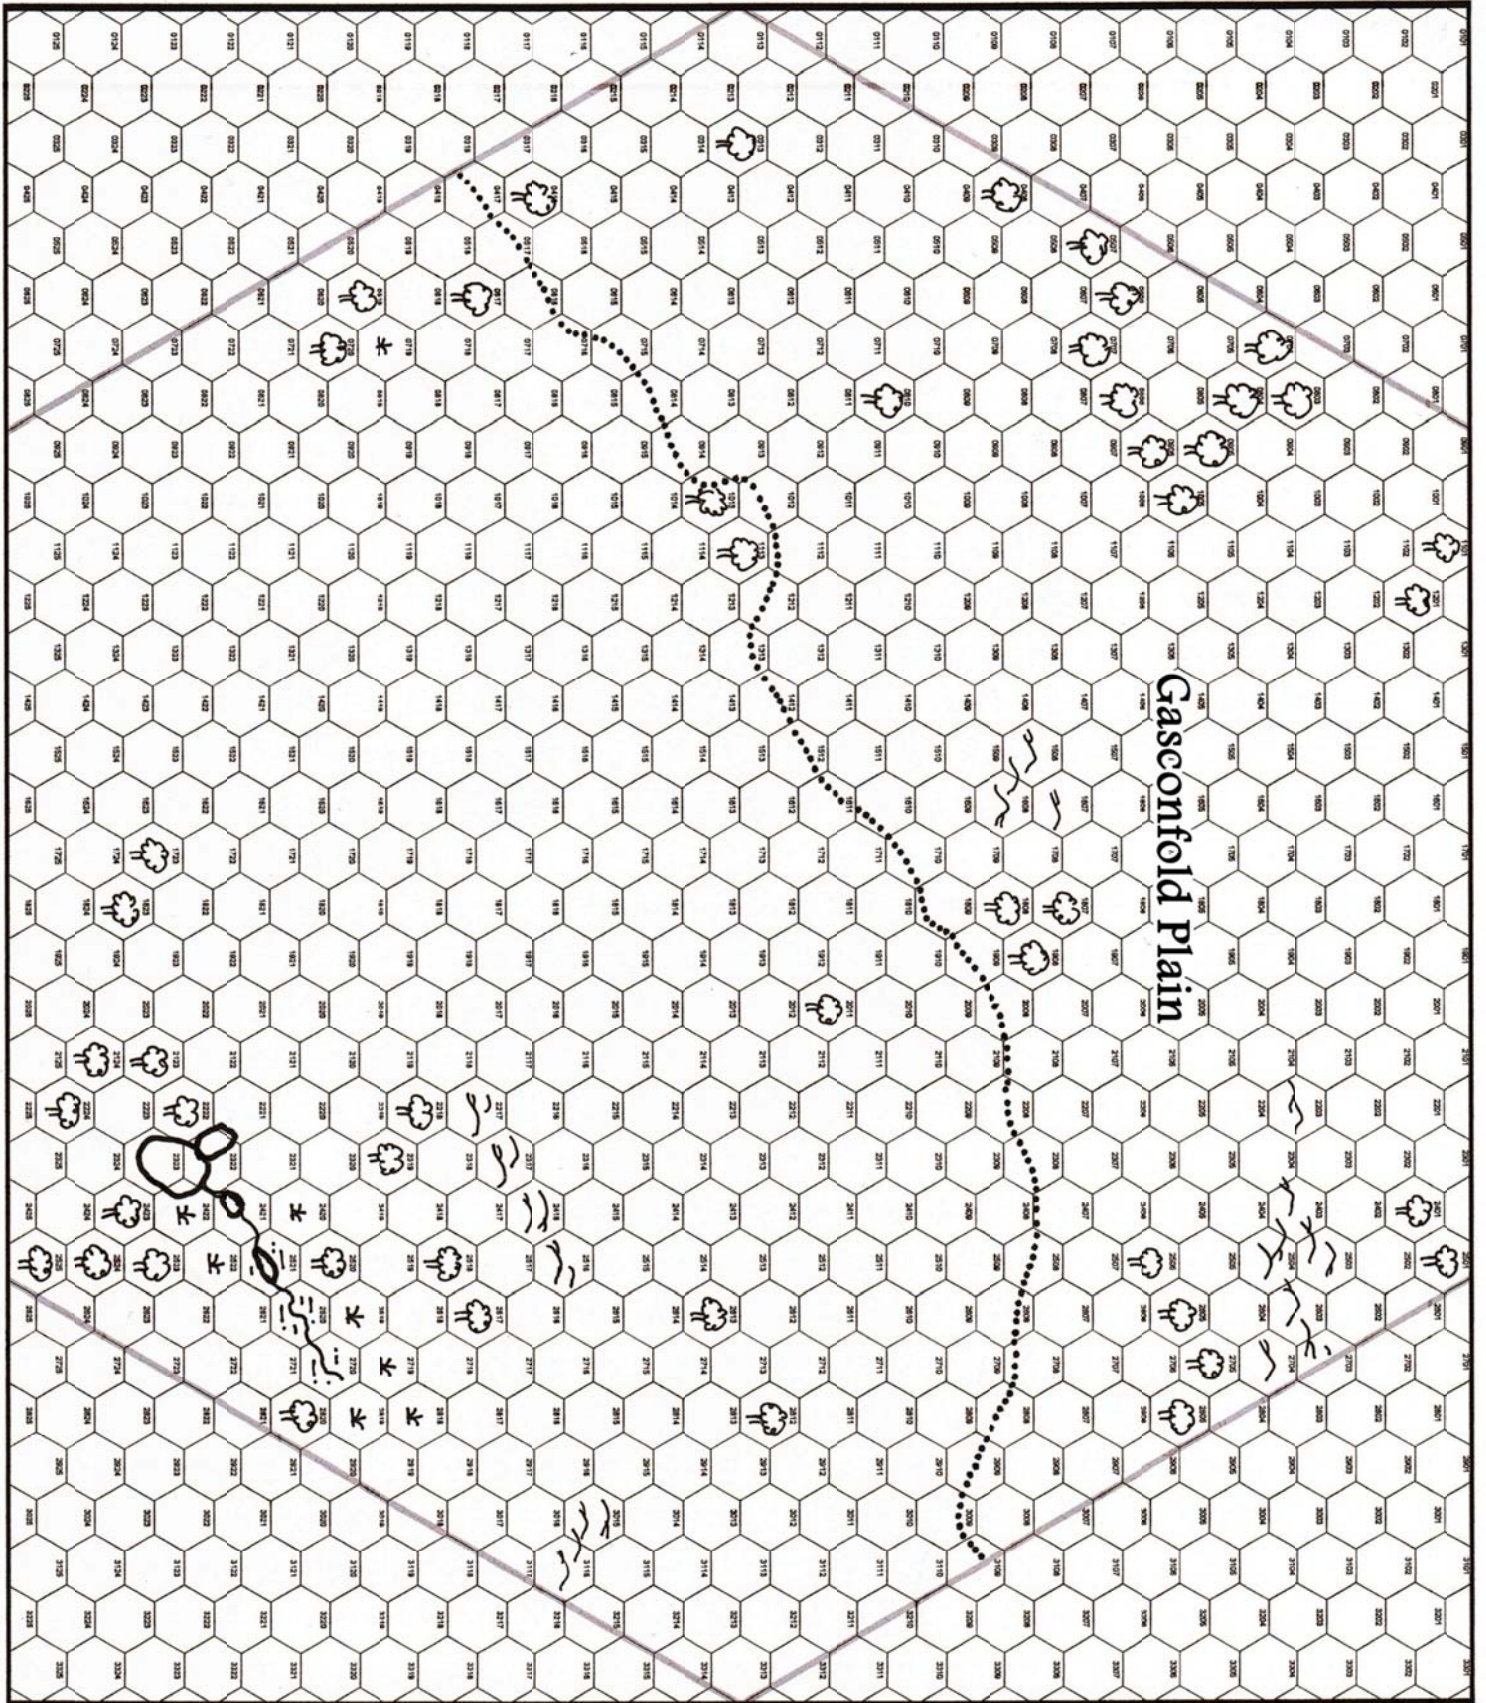

Wilderlands Campaign Hex 3615 - Roglaroon

Wilderlands Campaign Hex 3715 – Gasconfold Plains

Wilderlands Campaign Hex 3814 – Gasconfold Plains

Wilderlands Campaign Hex 3914 – Moorshead Stannary