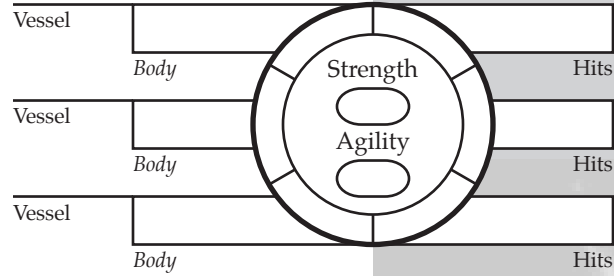

IN NOMINE

DIY CHARACTER SHEET

Name: _____
Prince: _____
Word: _____

Total XP Unspent XP

CORPOREAL

ETHEREAL

CELESTIAL

Role(s): _____